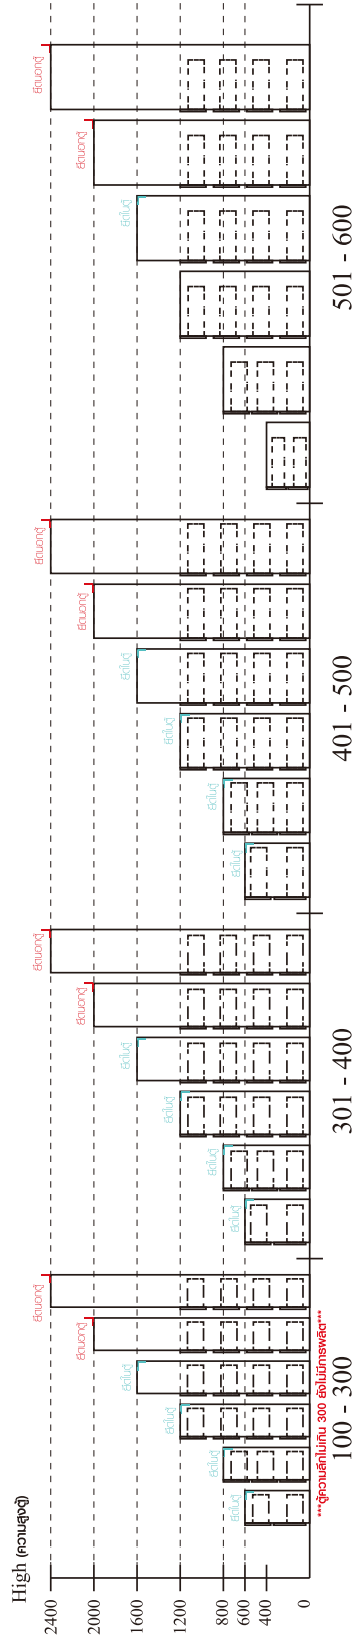

■ หมวด ตู้ลิ้นชัก / ตู้ลิ้นชัก + ช่องใส่ / ตู้ลิ้นชัก + บานเปิด / ตู้ลิ้นชัก + บานสไลด์