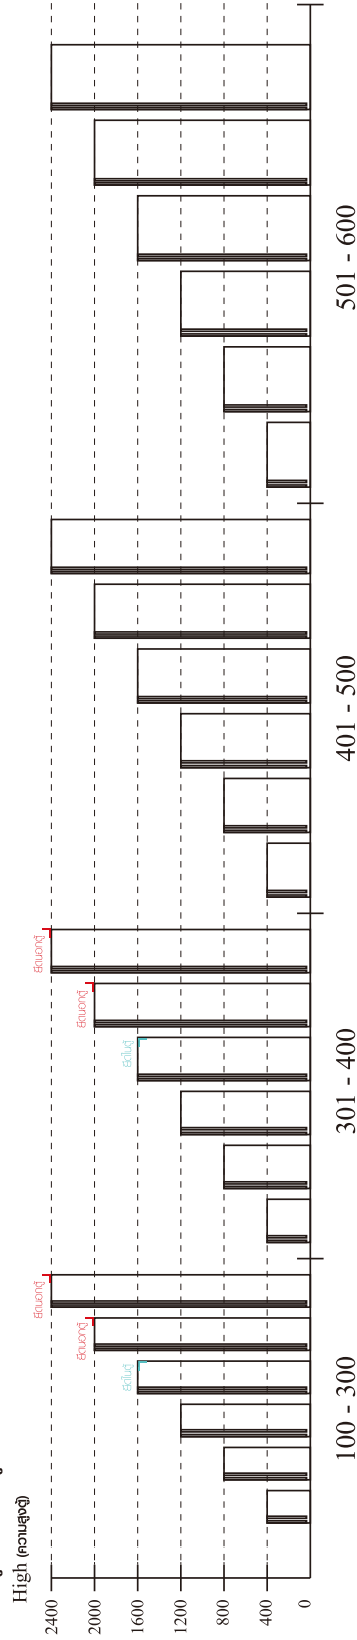

✓					✗
	↑				
	CORRECT				WRONG

M4x16mm.

i

40mm.

☹️

✗

EQ

😊

HARDWARE

-BODY SET

x 30

16mm.

x 30

#8x35

x 32

x 2

x 9

x 28

5x18 mm.

x 1

M3.5x13mm.

x 4

M4x50mm.

x 1

M4x25mm.

x 12

M4x45mm.

x 4

M4x13mm.

x 4

M4x16mm.

x 29