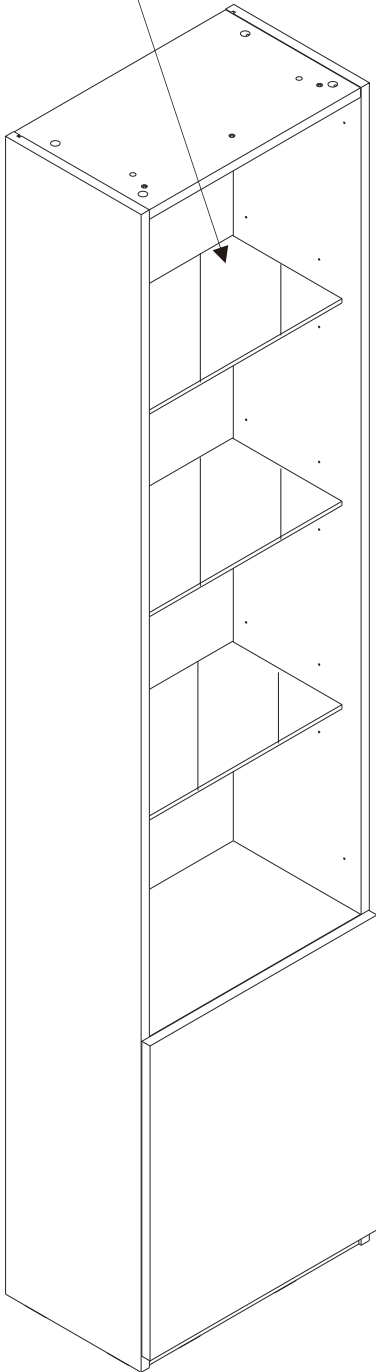

2.

TYPE:LEFT