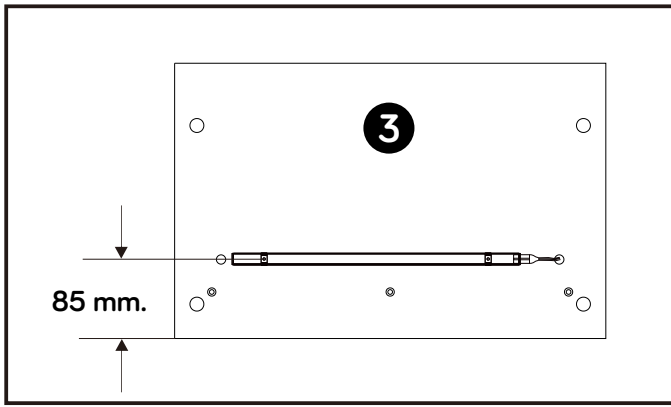

TYPE:RIGHT