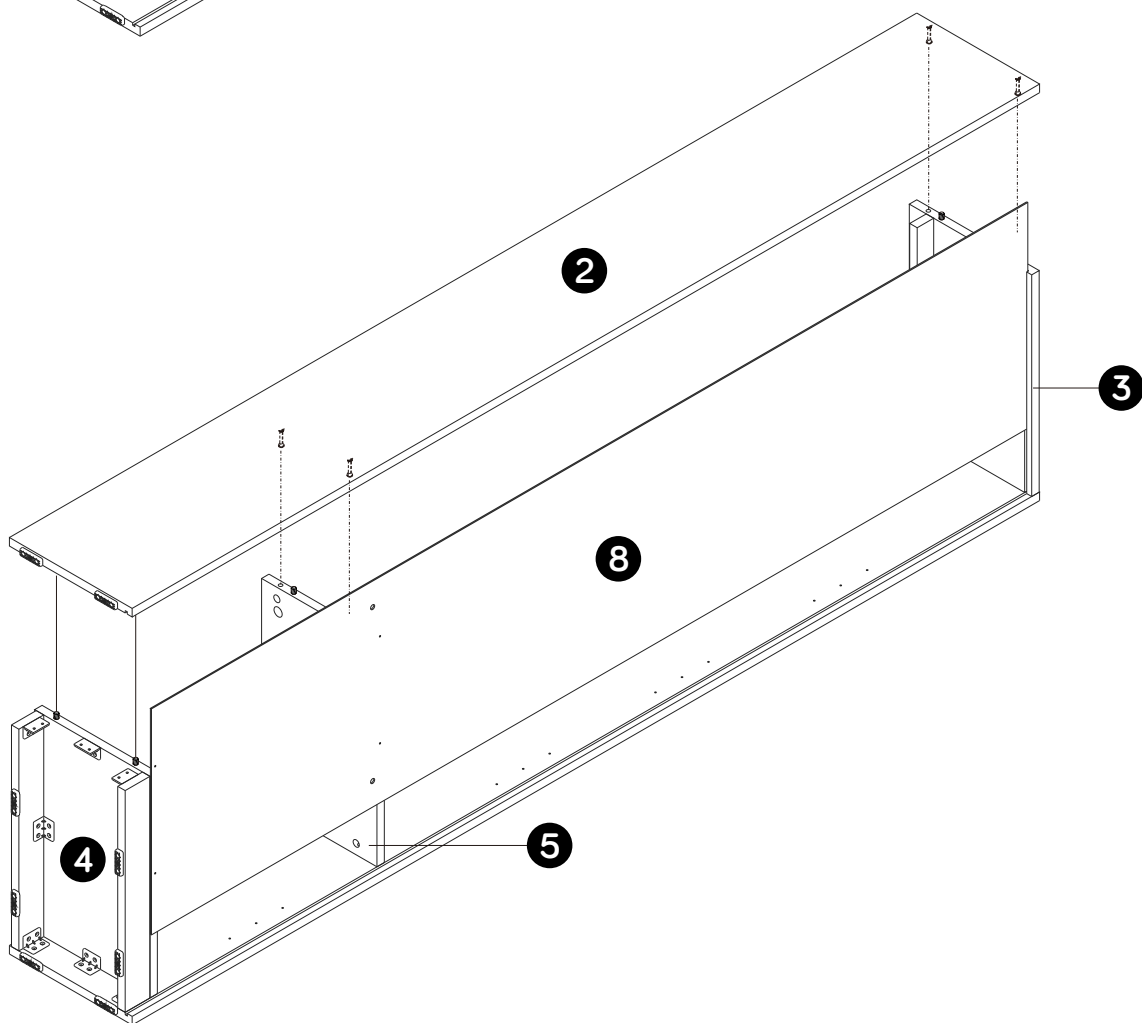

x 1

x 1

x 2

-LAMP SET

x 8/8

5x3/4" mm.

x 1

x 1

x 1

x 1

x 1

M3.5x16

x 2

x 1

ASSEMBLY

-BODY SET

1.

2.

3.

ASSEMBLY

-DOOR SET

1.

TYPE:LEFT

2.