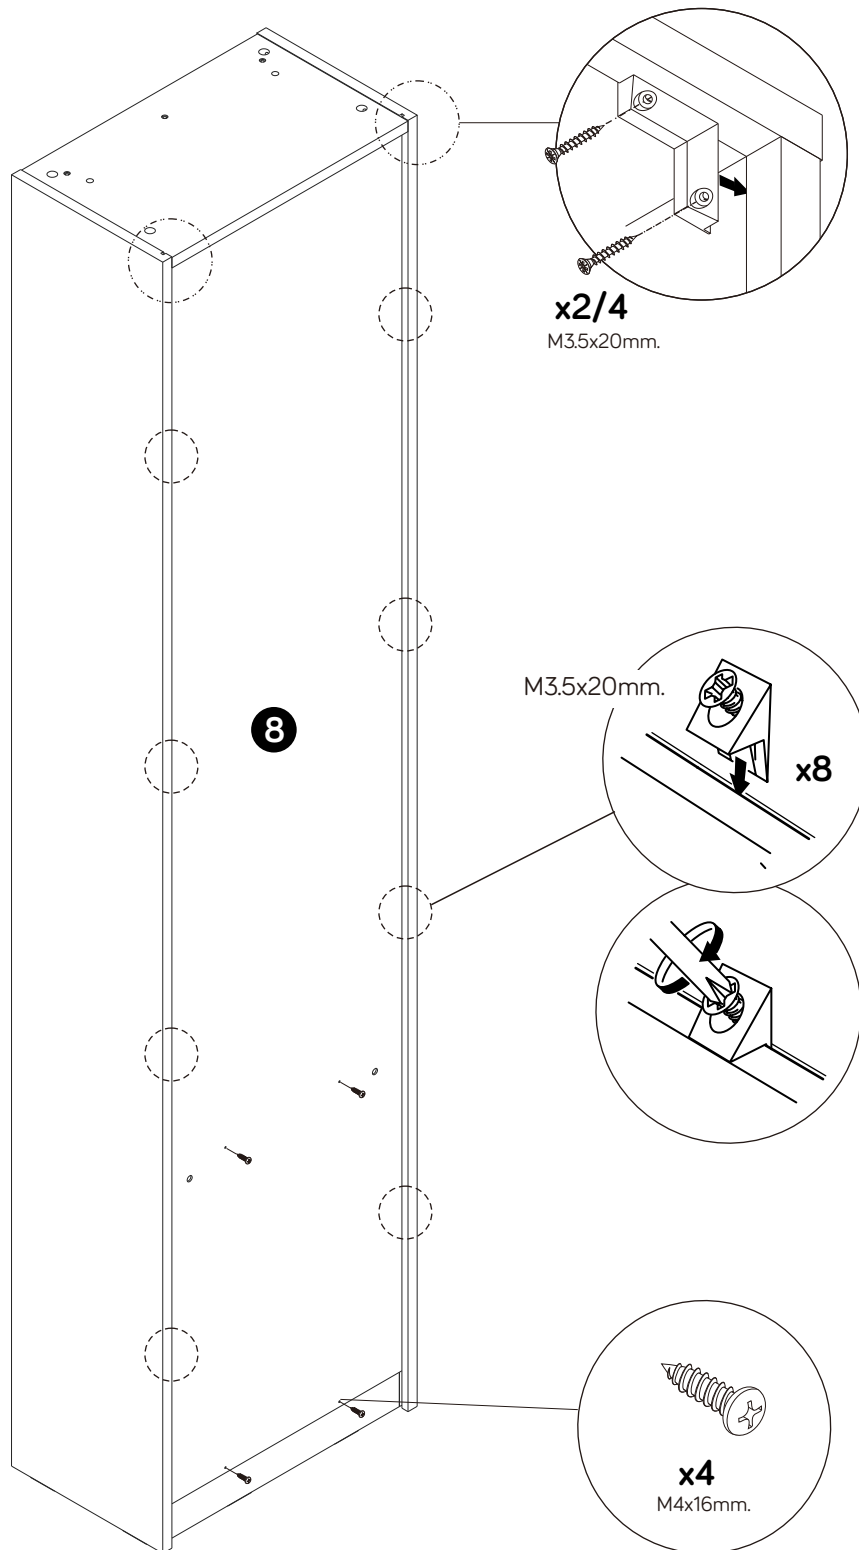

x 12

x 3

x 4

x 1

-DOOR SET

x 2

x 4/8

x 36

x 1

x 1

x 2

-LAMP SET

x 8/8

5x3/4" mm.

x 1

x 1

x 1

x 1

x 1

M3.5x16

x 2

x 1

ASSEMBLY

-BODY SET

1.

2.

3.

ASSEMBLY

-DOOR SET

1.

TYPE:LEFT

2.