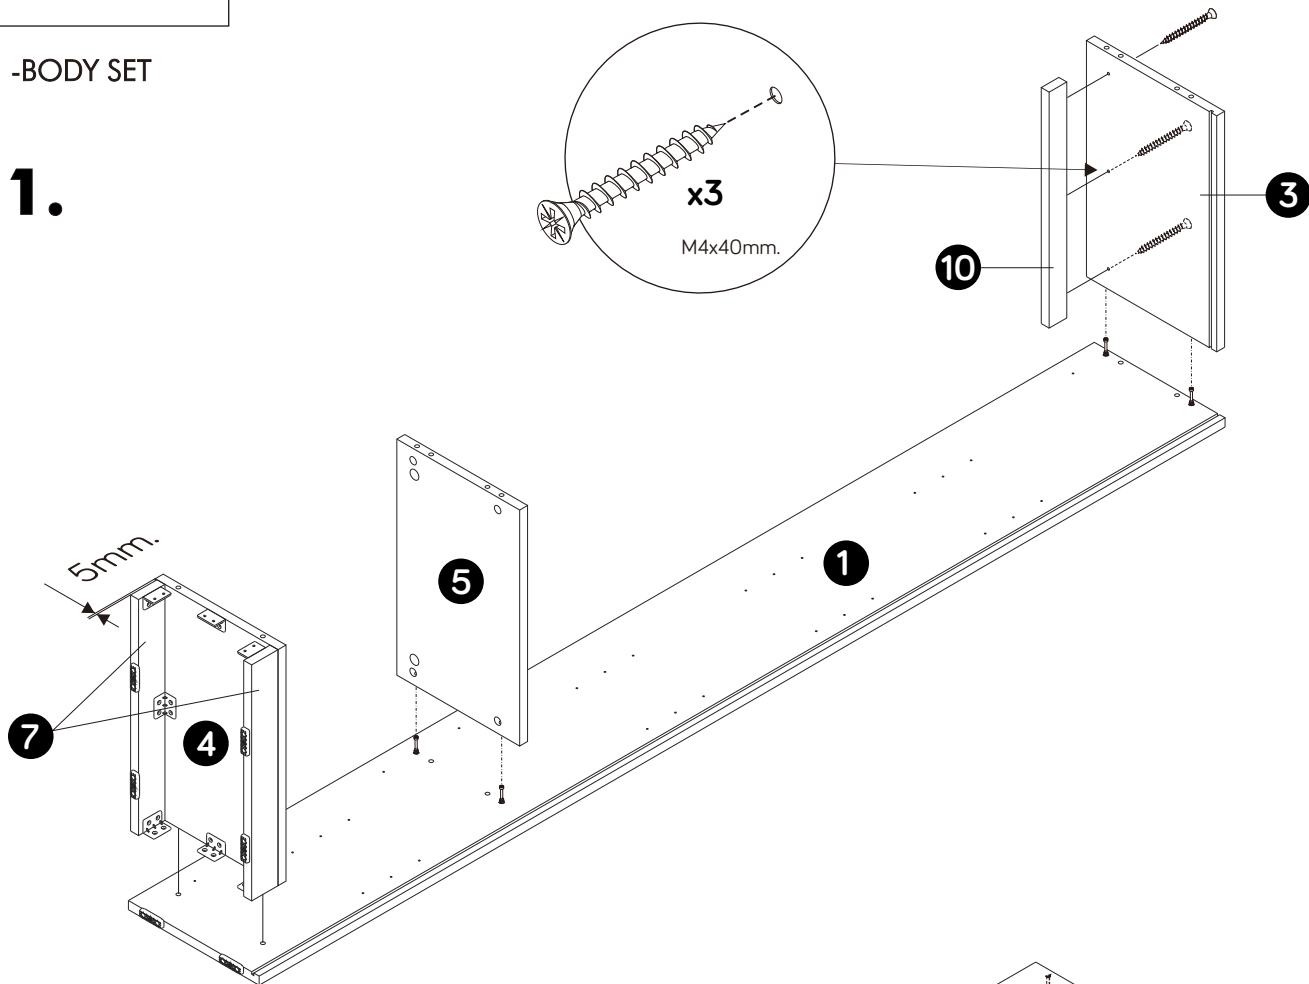

x 1

x 1

x 2

-LAMP SET

x 8/8

5x3/4" mm.

x 1

x 1

x 1

x 1

x 1

M3.5x16

x 2

x 1

ASSEMBLY

-BODY SET

1.

2.

3.

ASSEMBLY

-DOOR SET

1.

TYPE:LEFT

2.