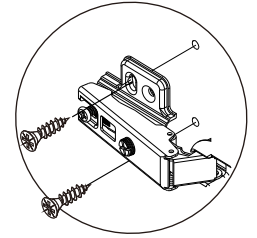

BLANC

Wall cabinet 160 cm.

CONNECT SYSTEM

1

3

2

(Connecting bolts)

WHEN FITTING CAMS
 ENSURE STARTING POSITION IS CORRECT
 BEFORE YOU INSERT CONNECTING BOLT
 TURN CLOCKWISE UNTIL SECURE

✓				✗
	CORRECT	WRONG		

M4x16mm.

M3.5x20mm.

M4x16mm.

M4x16mm.

M5x70mm.

HARDWARE

-BODY SET

x 12

x 12

x 28

x 2

x 8

x 8

11mm.

x 4

x 2

M4x16mm.

x 36

x 6

ASSEMBLY

-BODY SET

1.

2.