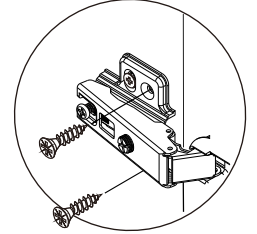

BLANC

Wall cabinet 160 cm.

CONNECT SYSTEM

1

3

2

(Connecting bolts)

WHEN FITTING CAMS
 ENSURE STARTING POSITION IS CORRECT
 BEFORE YOU INSERT CONNECTING BOLT
 TURN CLOCKWISE UNTIL SECURE

✓				✗
	CORRECT	WRONG		

M4x16mm.

M3.5x20mm.

M4x16mm.

M4x16mm.

M5x70mm.

HARDWARE

-BODY SET

x 12

x 12

x 28

x 2

x 8

x 8

11mm.

x 4

x 2

M4x16mm.

x 36

x 6

ASSEMBLY

-BODY SET

1.

2.