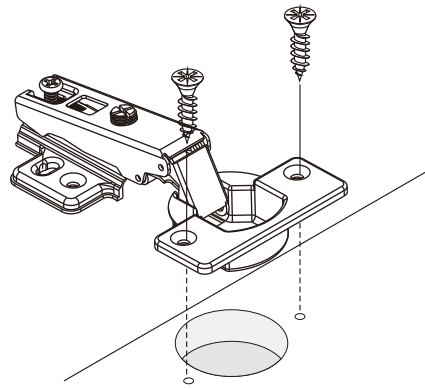

BLANC

Wall cabinet 160 cm.

CONNECT SYSTEM

1

3

2

(Connecting bolts)

WHEN FITTING CAMS
 ENSURE STARTING POSITION IS CORRECT
 BEFORE YOU INSERT CONNECTING BOLT
 TURN CLOCKWISE UNTIL SECURE

✓				✗
	CORRECT	WRONG		

M4x16mm.

M3.5x20mm.

M4x16mm.

M4x16mm.

M5x70mm.

HARDWARE

-BODY SET

x 12

x 12

x 28

x 2

x 8

x 8

11mm.

x 4

x 2

M4x16mm.

x 36

x 6

ASSEMBLY

-BODY SET

1.

2.