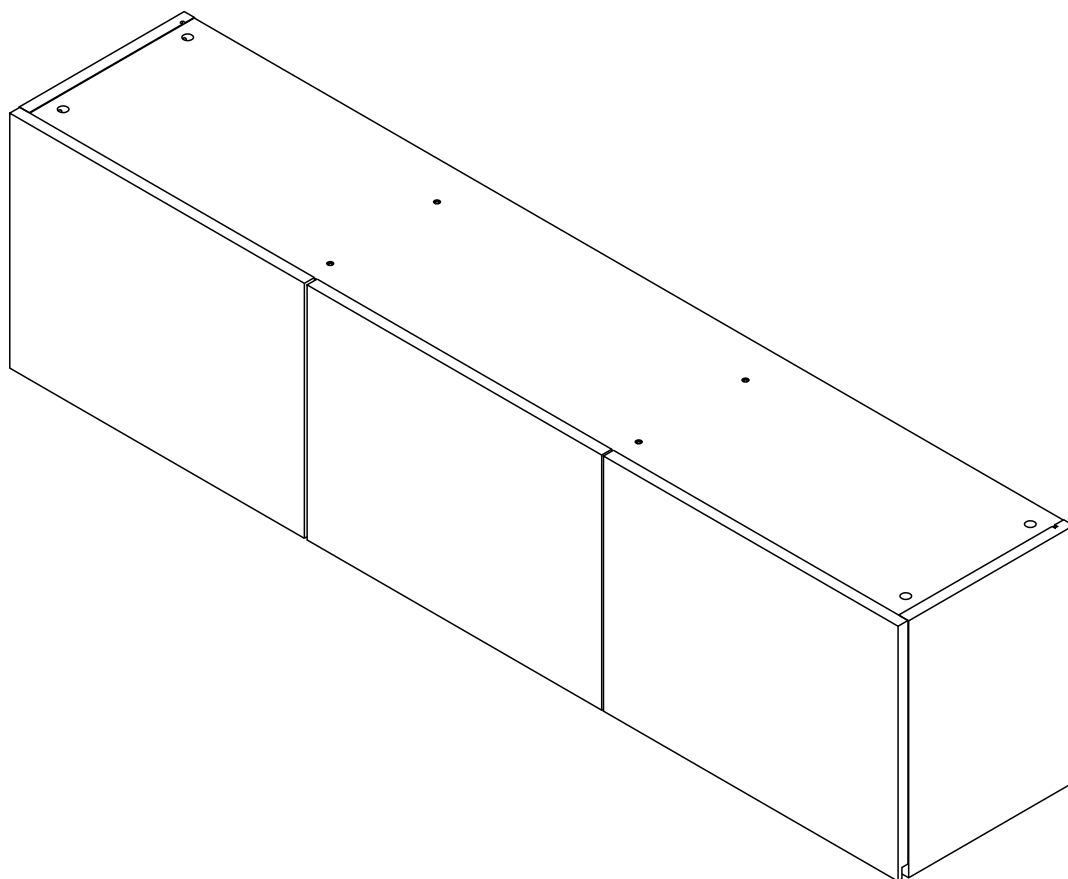

BLANC

Wall cabinet 160 cm.

CONNECT SYSTEM

1

3

2

(Connecting bolts)

WHEN FITTING CAMS
 ENSURE STARTING POSITION IS CORRECT
 BEFORE YOU INSERT CONNECTING BOLT
 TURN CLOCKWISE UNTIL SECURE

✓				✗
	CORRECT	WRONG		

M4x16mm.

M3.5x20mm.

M4x16mm.

M4x16mm.

M5x70mm.

HARDWARE

-BODY SET

x 12

x 12

x 28

x 2

x 8

x 8

11mm.

x 4

x 2

M4x16mm.

x 36

x 6

ASSEMBLY

-BODY SET

1.

2.