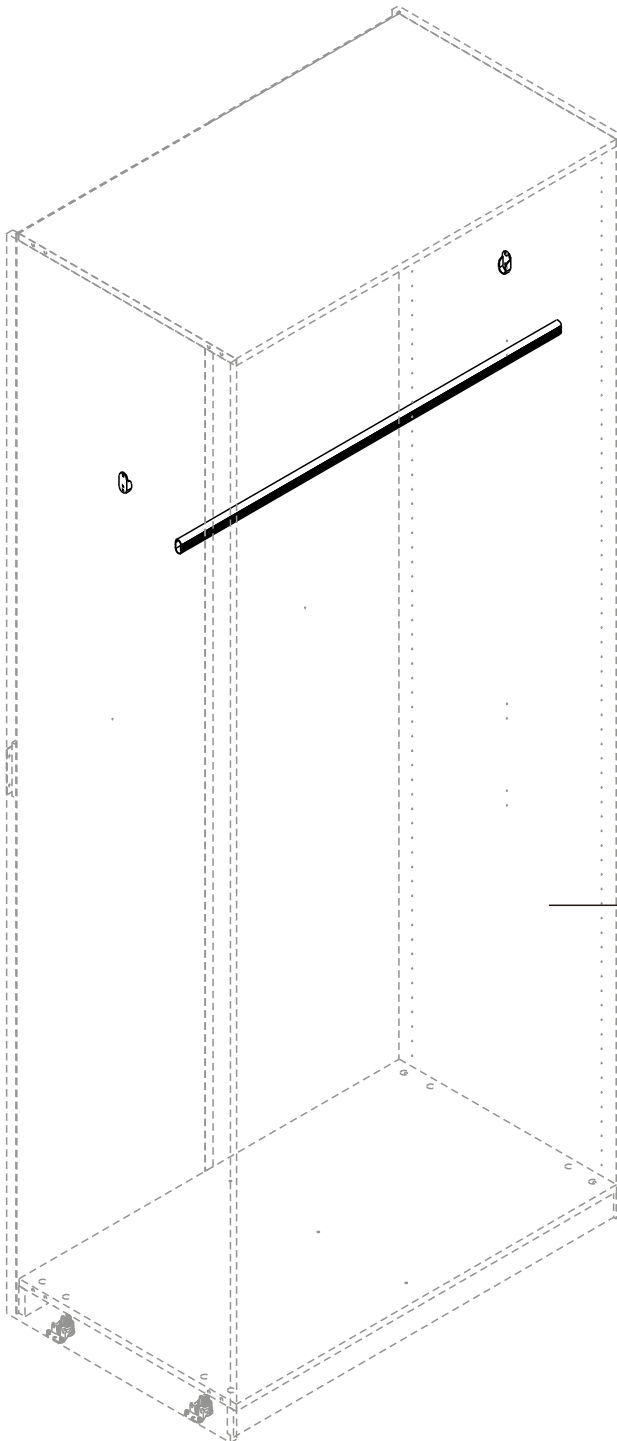

Hanging Rail 100 cm.

ITAL-STANDARD

HARDWARE

-BODY SET

x 2

M3.5x13mm.

x 4

1.

VERTICAL WARDROBE FRAME 100