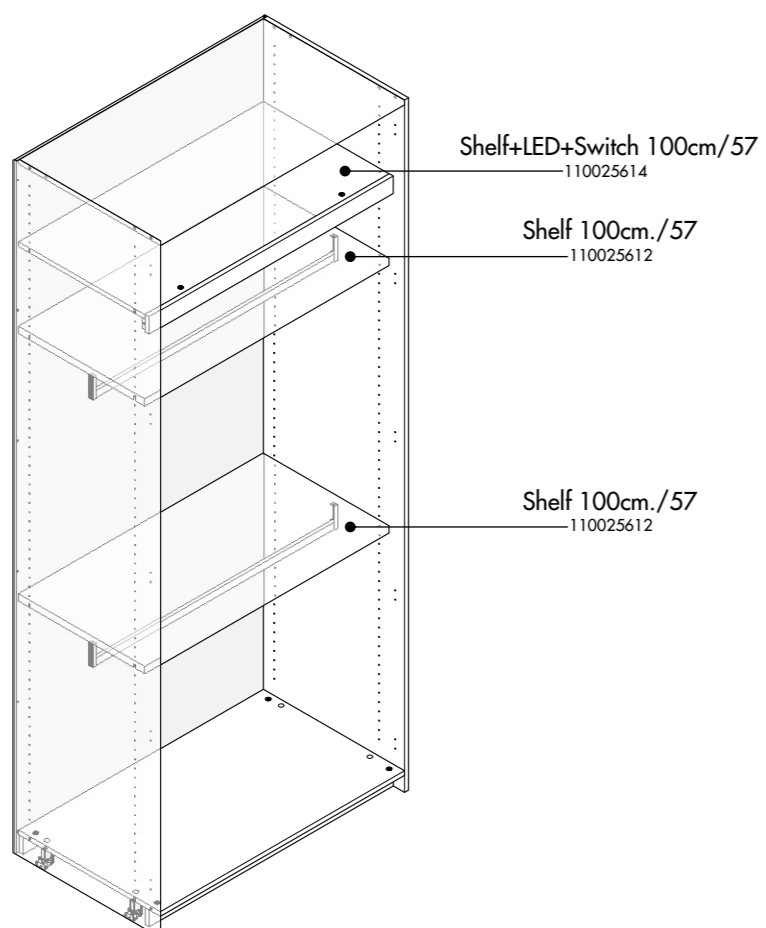

Cloth rack 100cm

ITAL-SMART

HARDWARE

A x 6

B x 2

PART

1.

Top & Bottom panel 100cm/57
110025628

Side panel-L-57
110025623

Side panel-R-57
110025623

Shelf+LED+Switch 100cm/57
110025614