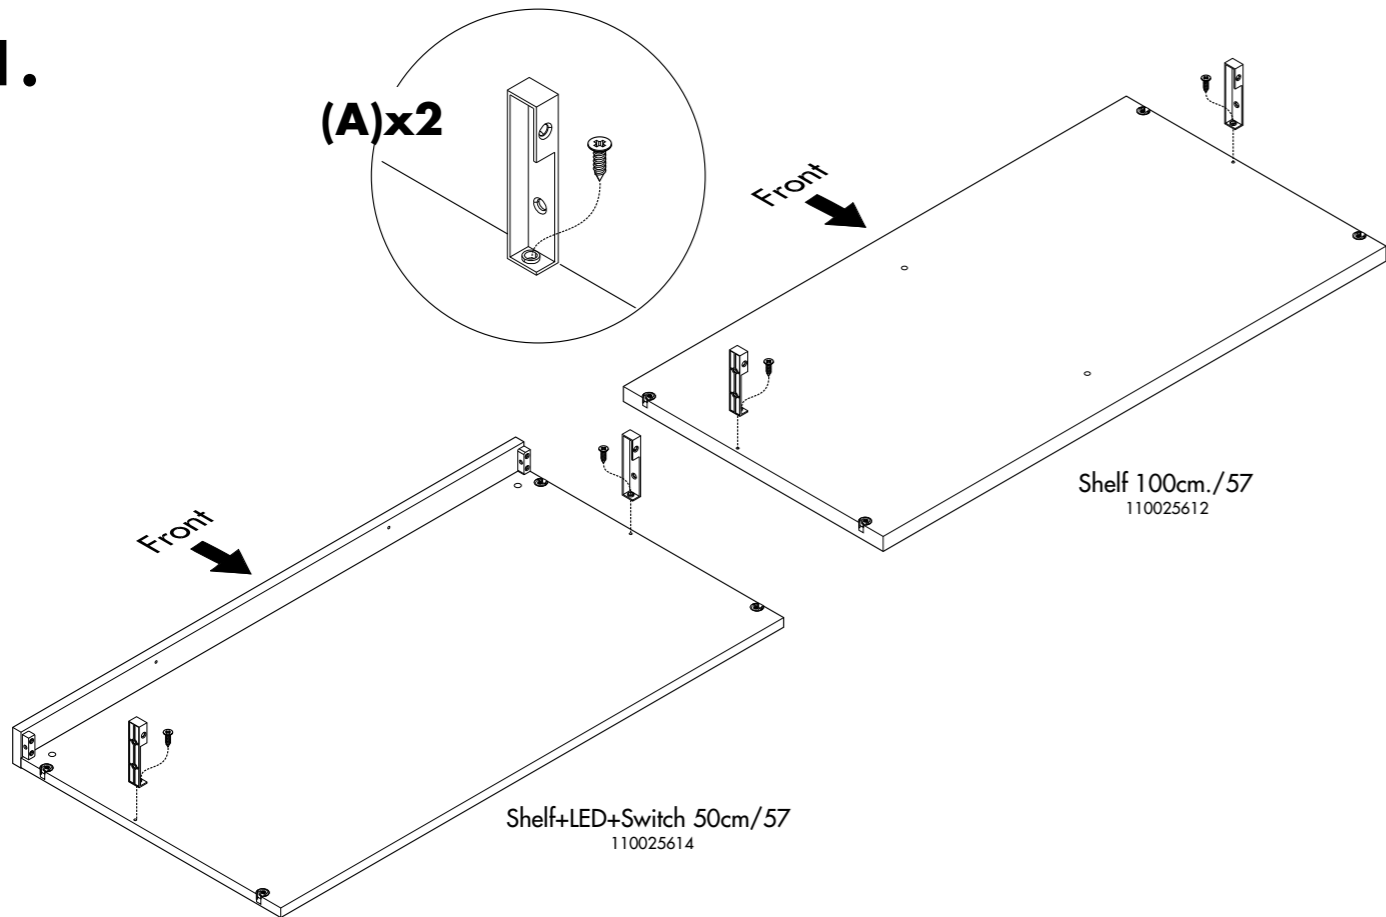

Cloth rack 100cm

ITAL-SMART

HARDWARE

A x 6

B x 2

PART

1.

Top & Bottom panel 100cm/57
110025628

Side panel-L-57
110025623

Side panel-R-57
110025623

Shelf+LED+Switch 100cm/57
110025614