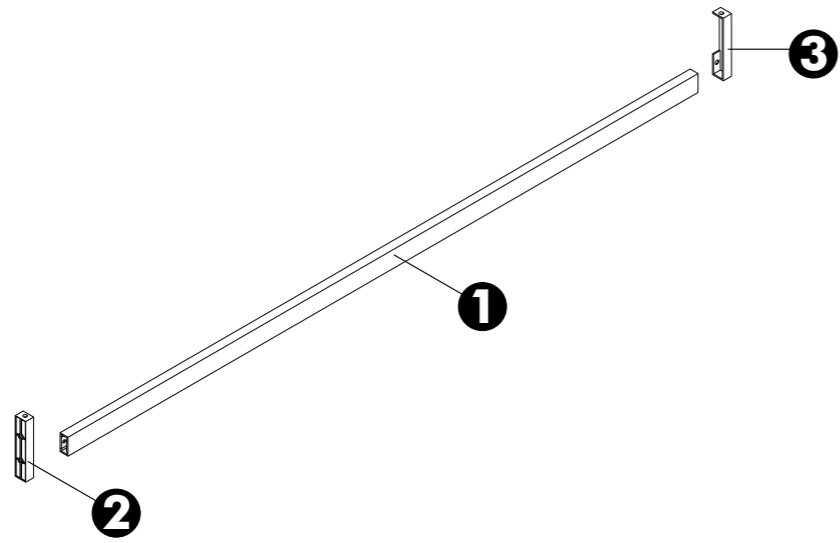

Cloth rack 100cm

ITAL-SMART

HARDWARE

A x 6

B x 2

PART

1.

Top & Bottom panel 100cm/57
110025628

Side panel-L-57
110025623

Side panel-R-57
110025623

Shelf+LED+Switch 100cm/57
110025614