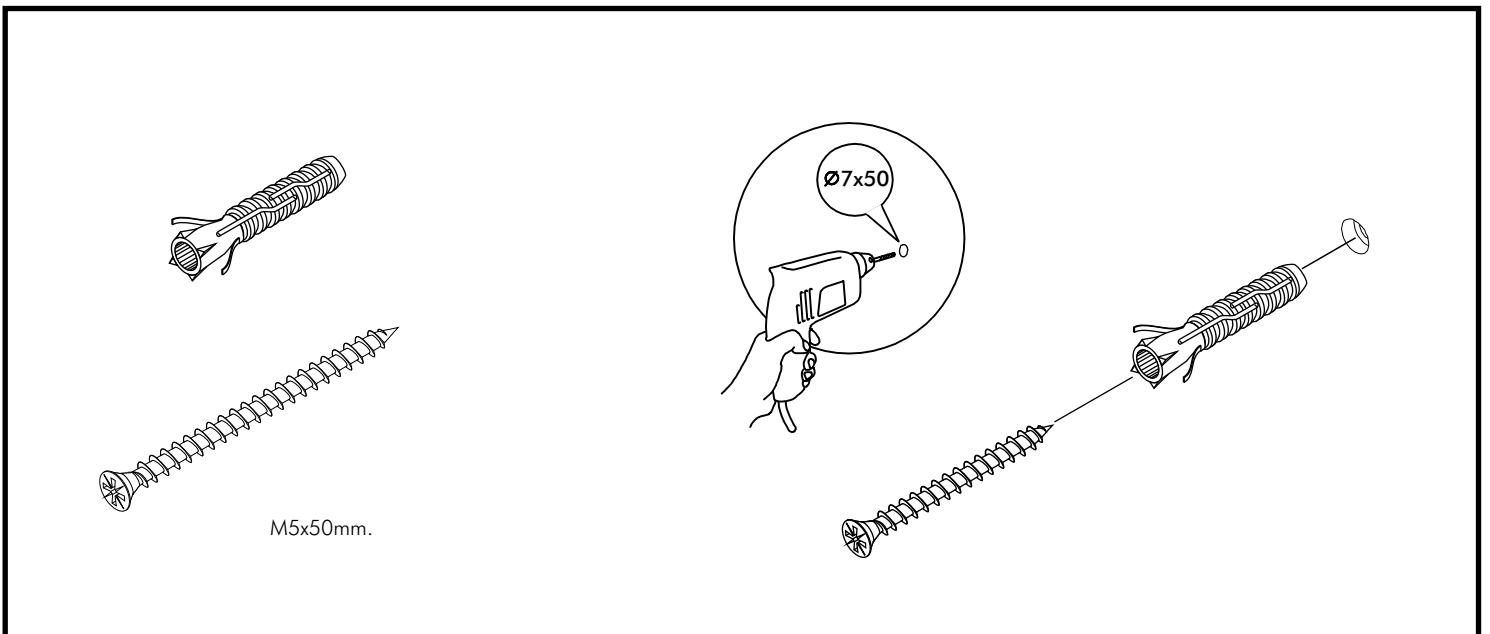

SMART KIT

Wall Cabinet W40xH45

CONNECT SYSTEM

HARDWARE

-BODY SET

x 8

16mm.

x 8

#8x35

x 8

x 4

x 4

x 4

M4x30mm.

x 8

M5x50mm.

x 4

x 1

ASSEMBLY

-BODY SET

1.

2.

3.