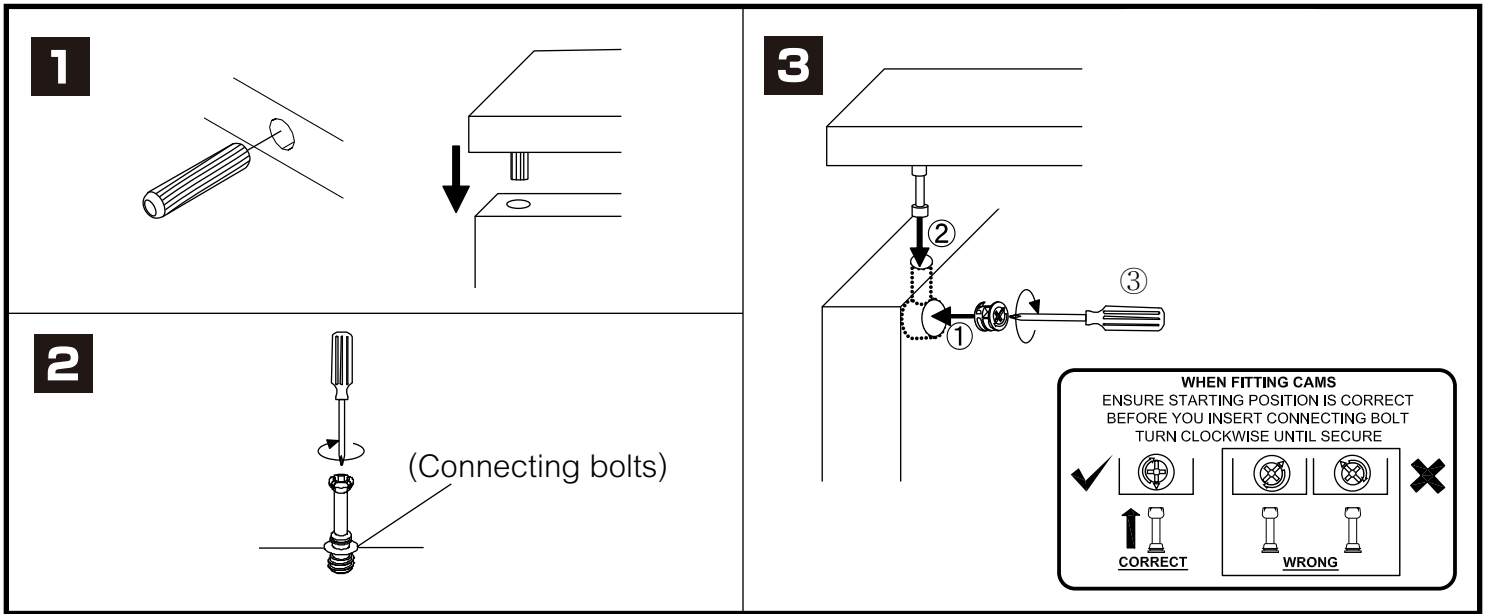

SMART KIT

Wall Cabinet W40xH45

CONNECT SYSTEM

HARDWARE

-BODY SET

x 8

16mm.

x 8

#8x35

x 8

x 4

x 4

x 4

M4x30mm.

x 8

M5x50mm.

x 4

x 1

ASSEMBLY

-BODY SET

1.

2.

3.