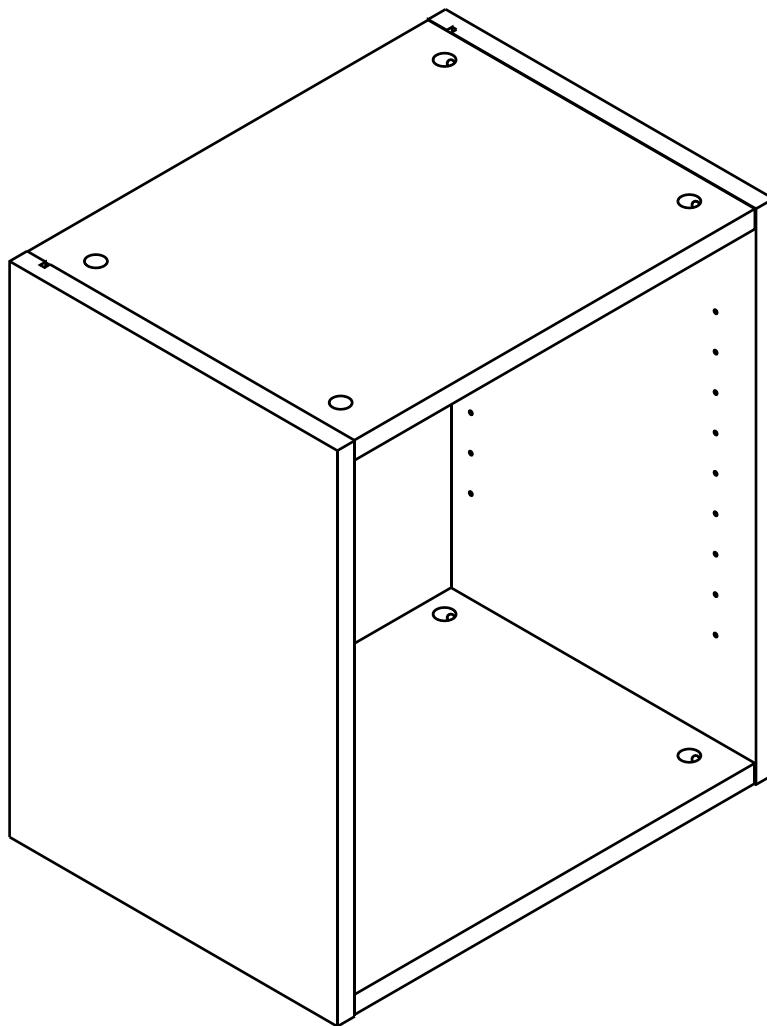

SMART KIT

Wall Cabinet W40xH45

CONNECT SYSTEM

HARDWARE

-BODY SET

x 8

16mm.

x 8

#8x35

x 8

x 4

x 4

x 4

M4x30mm.

x 8

M5x50mm.

x 4

x 1

ASSEMBLY

-BODY SET

1.

2.

3.