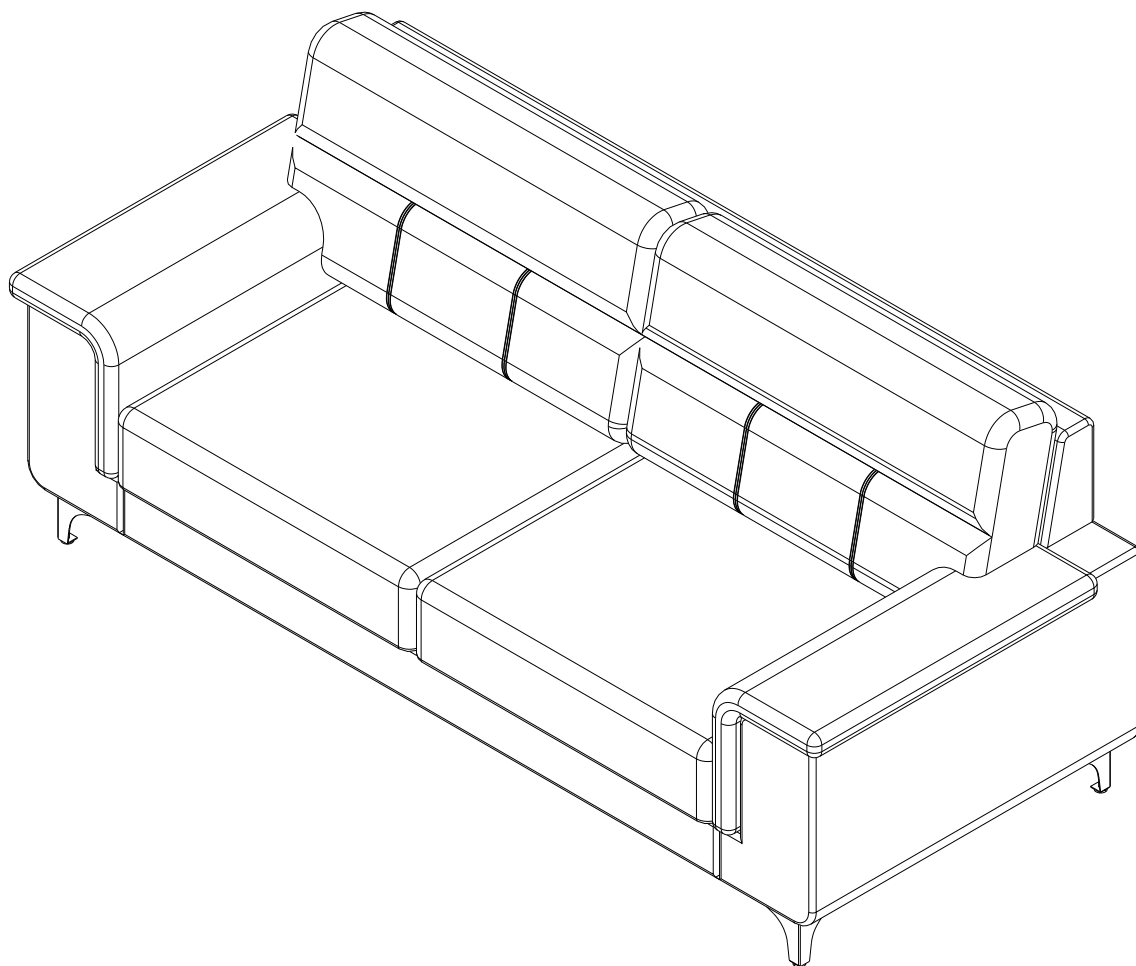

# BRONCO

**Sofa 3 S**

# HARDWARE

-BODY SET

**x 4**

**x 1**

M4x35mm.

**x 20**

# ASSEMBLY

-BODY SET

**1.**