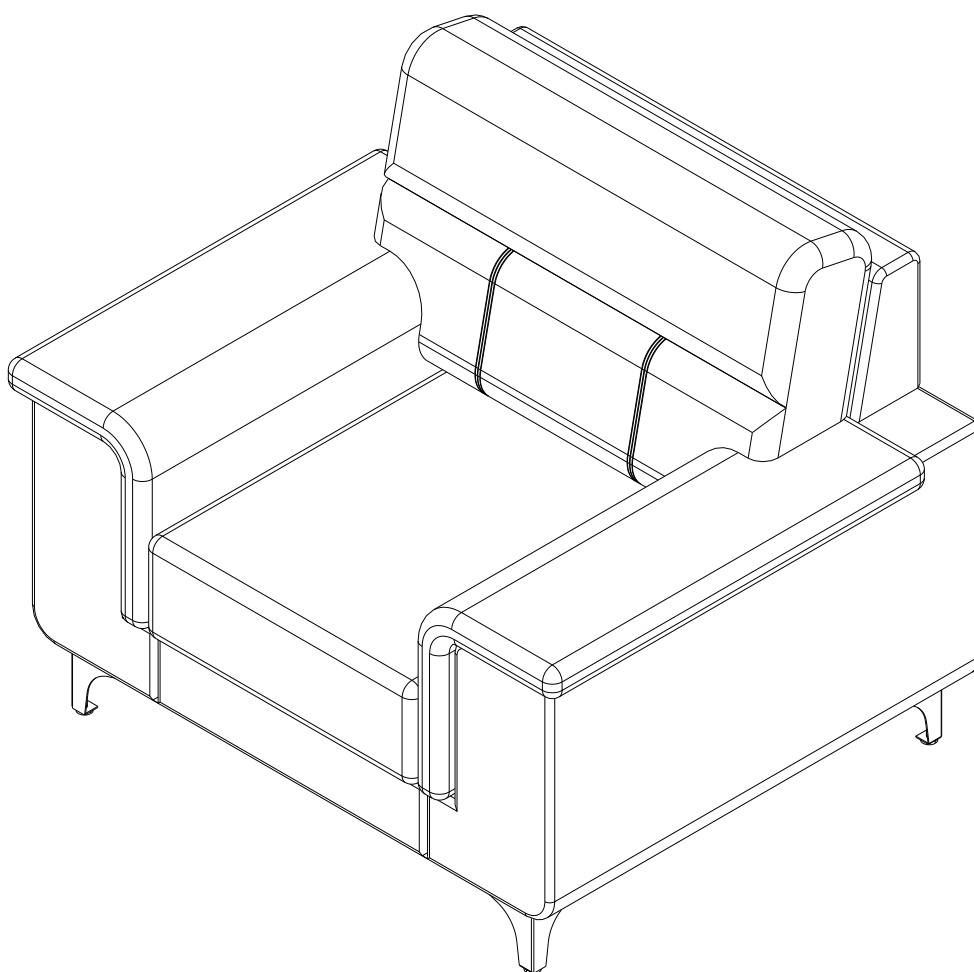

BRONCO

Sofa 1 S

HARDWARE

-BODY SET

x 4

M4x35mm.

x 16

ASSEMBLY

-BODY SET

1.