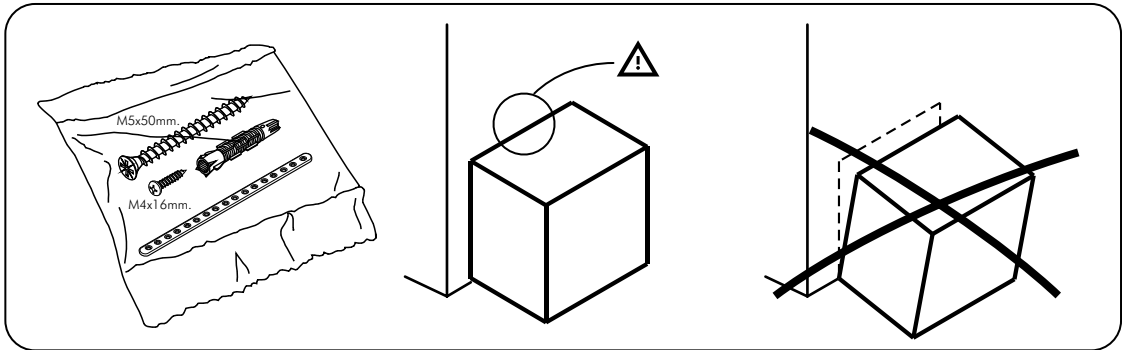

EXTREME

Living high shelf 20 cm.

CONNECT SYSTEM

HARDWARE

-BODY SET

X 8

X 8

#8x35

X 12

#F+M4x16

X 16

#63x63mm.

X 2

#F+M3.5x20

X 11

#P+M4x16

X 16

X 4

#F+M4x50

X 4

1.

ASSEMBLY

-BODY SET

2.