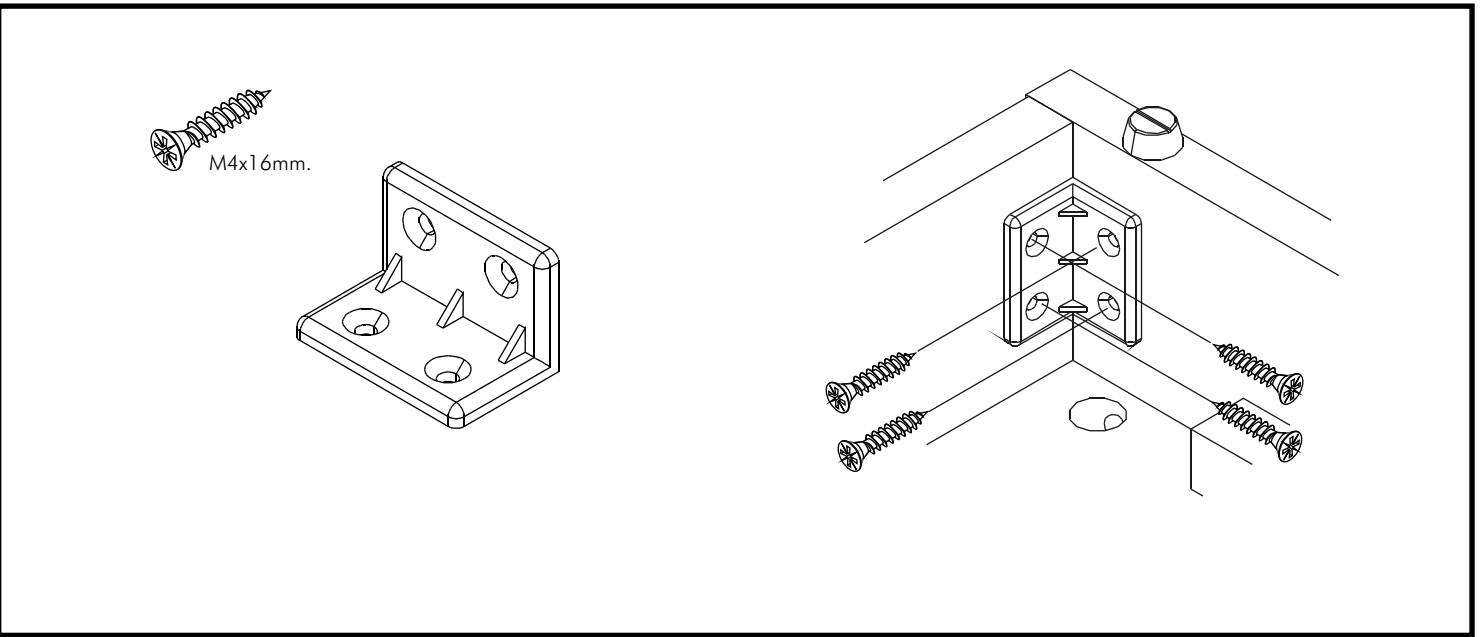

EXTREME

Living high shelf 20 cm.

CONNECT SYSTEM

HARDWARE

-BODY SET

X 8

X 8

#8x35

X 12

#F+M4x16

X 16

#63x63mm.

X 2

#F+M3.5x20

X 11

#P+M4x16

X 16

X 4

#F+M4x50

X 4

1.

ASSEMBLY

-BODY SET

2.