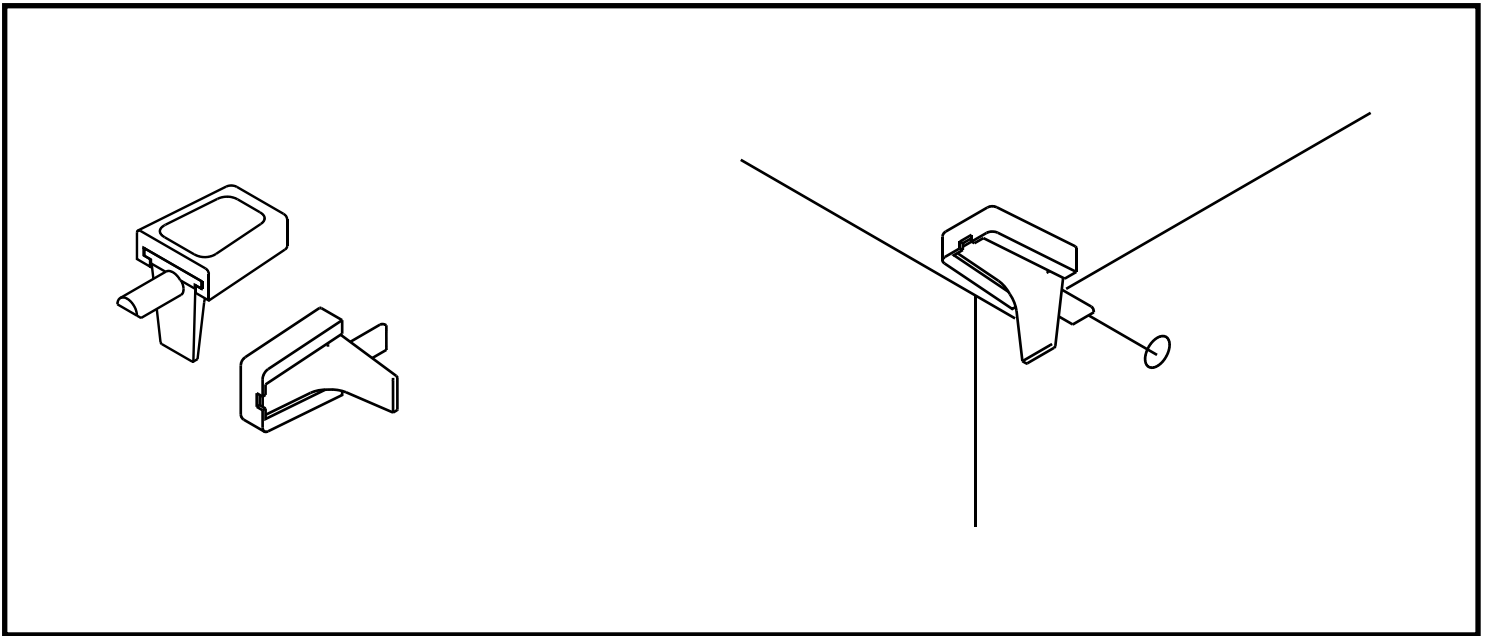

EXTREME

Living high shelf 20 cm.

CONNECT SYSTEM

HARDWARE

-BODY SET

X 8

X 8

#8x35

X 12

#F+M4x16

X 16

#63x63mm.

X 2

#F+M3.5x20

X 11

#P+M4x16