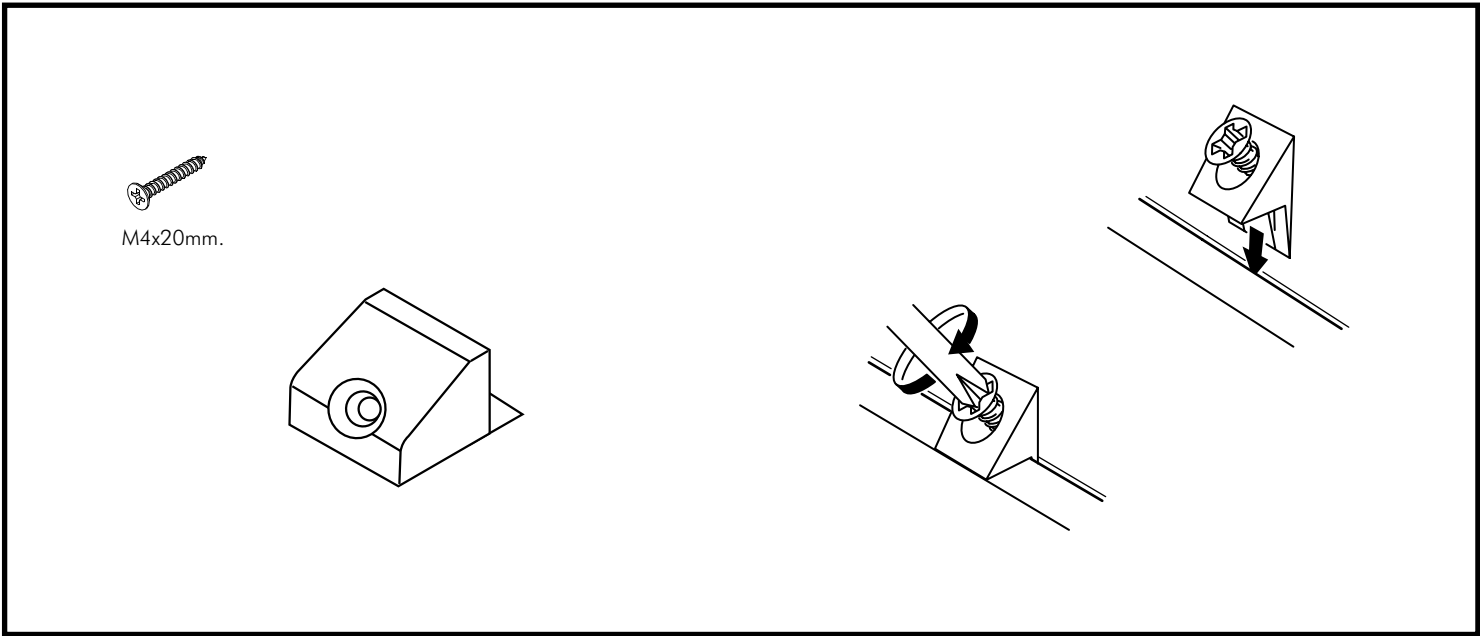

EXTREME

Living high shelf 20 cm.

CONNECT SYSTEM

HARDWARE

-BODY SET

X 8

X 8

#8x35