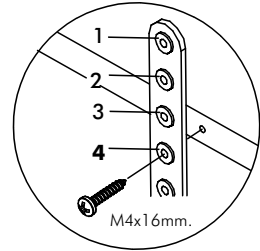

EXTREME

Living high shelf 20 cm.

CONNECT SYSTEM

HARDWARE

-BODY SET

X 8

X 8

#8x35

X 12

#F+M4x16

X 16

#63x63mm.

X 2

#F+M3.5x20

X 11

#P+M4x16

X 16

X 4

#F+M4x50

X 4

1.

ASSEMBLY

-BODY SET

2.