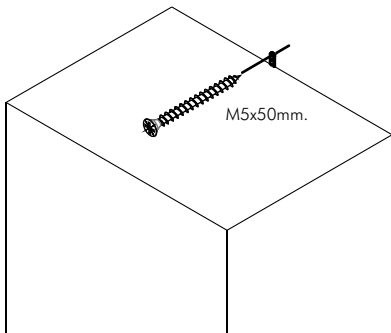

EXTREME

Living high shelf 20 cm.

CONNECT SYSTEM

HARDWARE

-BODY SET

X 8

X 8

#8x35

X 12

#F+M4x16

X 16

#63x63mm.

X 2

#F+M3.5x20

X 11

#P+M4x16

X 3

X 1

#F+M5x50

X 1

#UP-745

X 1

X 7

X 4

X 16

X 4

#F+M4x50

X 4

1.

ASSEMBLY

-BODY SET

2.