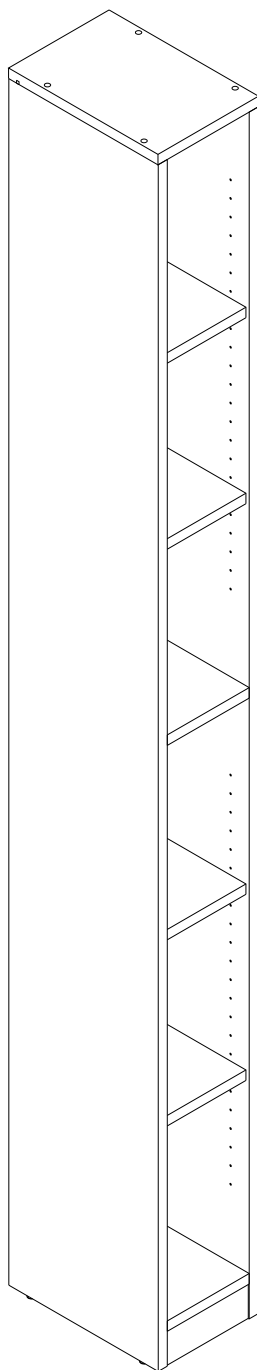

EXTREME

Living high shelf 20 cm.

CONNECT SYSTEM

HARDWARE

-BODY SET

X 8

X 8

#8x35

X 12

#F+M4x16

X 16

#63x63mm.

X 2

#F+M3.5x20

X 11

#P+M4x16

X 3

X 1

#F+M5x50

X 1

#UP-745

X 1

X 7

X 4

X 16

X 4

#F+M4x50

X 4

1.

ASSEMBLY

-BODY SET

2.