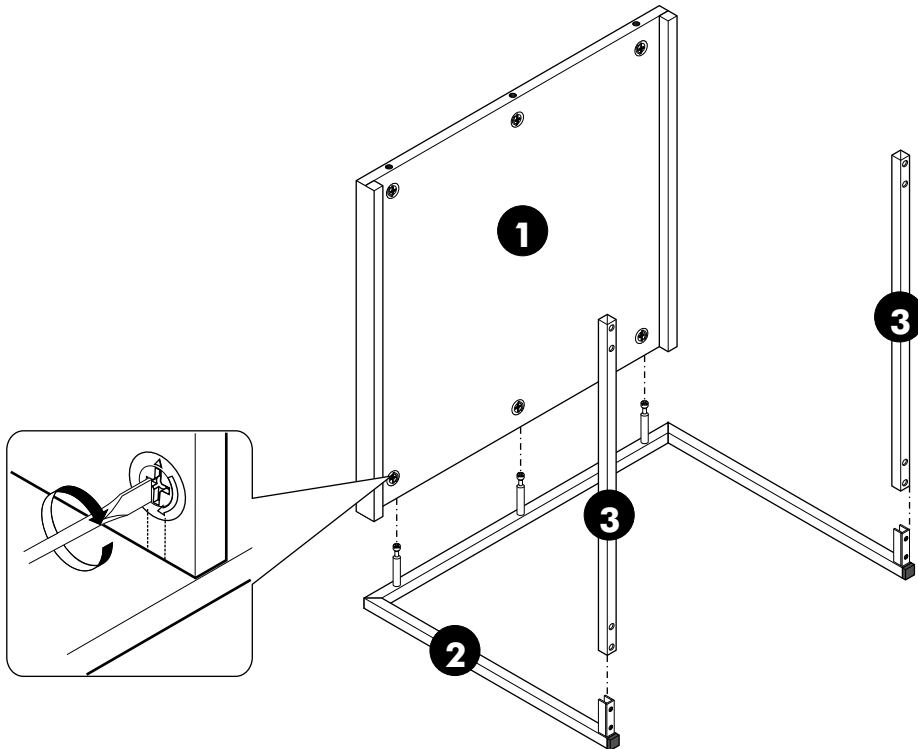

BEN

Coffee table 45cm.

CONNECT SYSTEM

HARDWARE

x 6

x 6

(TFL4 + M6x10)

x 8

#M4

x 1

1.

2.

3.

4.