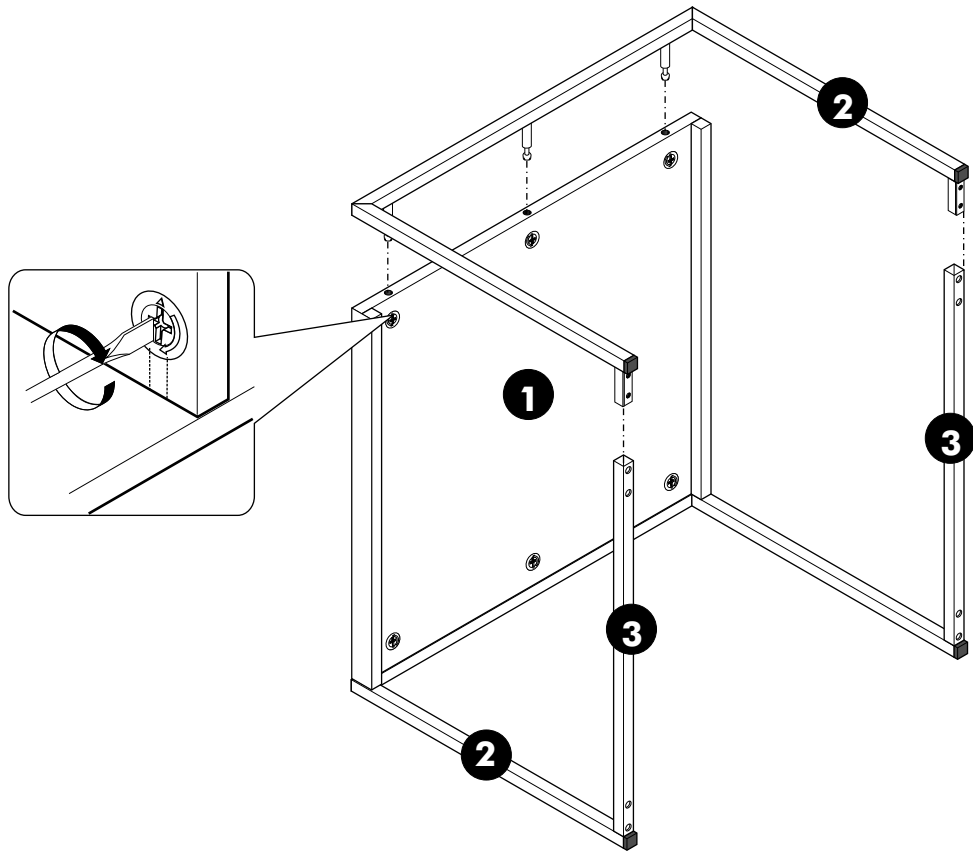

BEN

Coffee table 45cm.

CONNECT SYSTEM

HARDWARE

x 6

x 6

(TFL4 + M6x10)

x 8

#M4

x 1

1.

2.

3.

4.