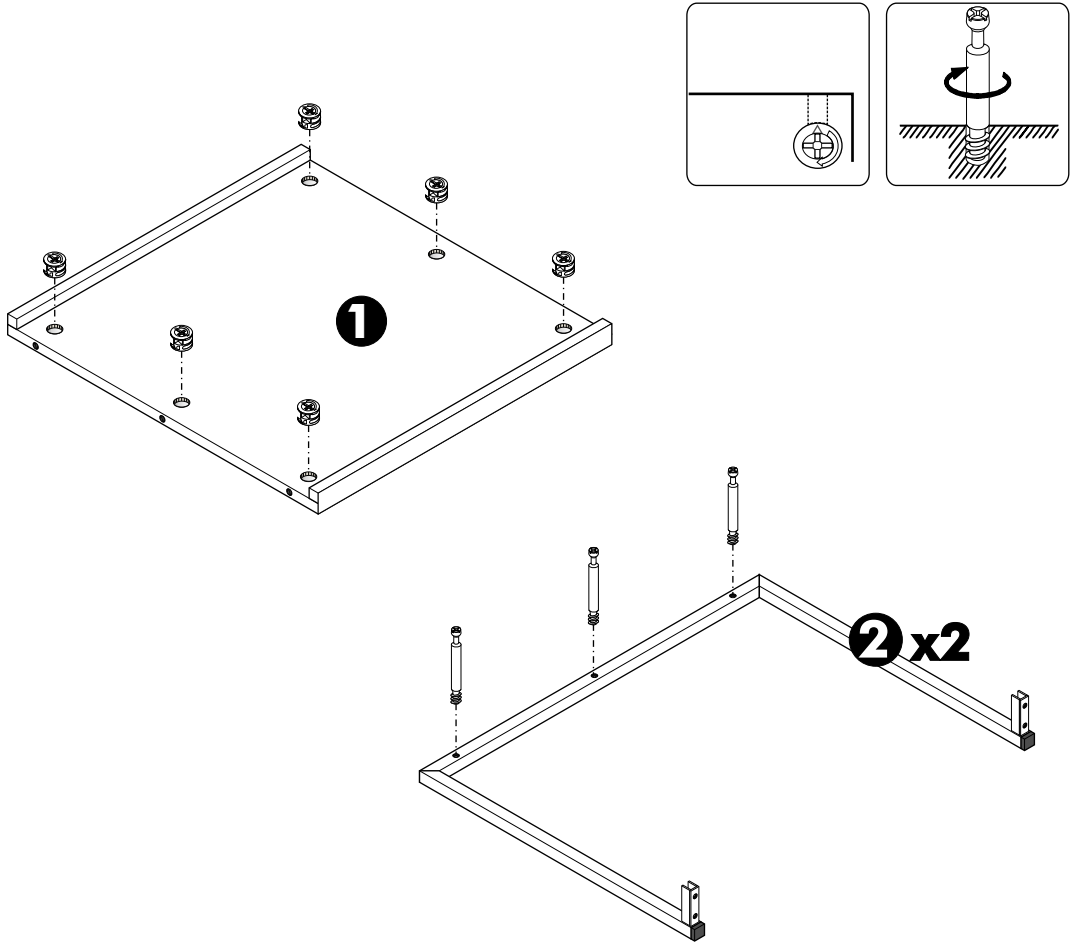

BEN

Coffee table 45cm.

CONNECT SYSTEM

HARDWARE

x 6

x 6

(TFL4 + M6x10)

x 8

#M4

x 1

1.

2.

3.

4.