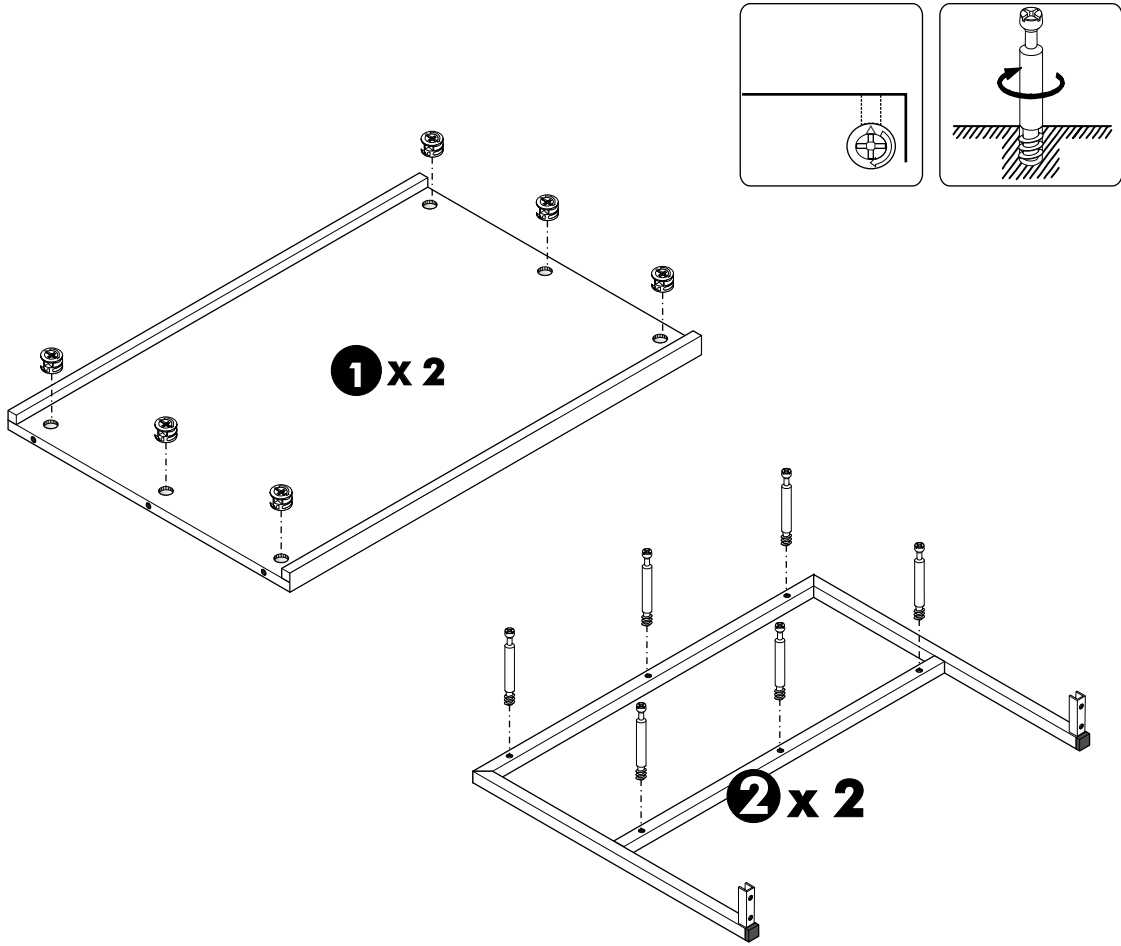

BEN

Coffee table 80cm.

CONNECT SYSTEM

HARDWARE

x 12

x 12

(TFL4 + M6x10)

x 8

#M4

x 1

1.

2.

3.

4.