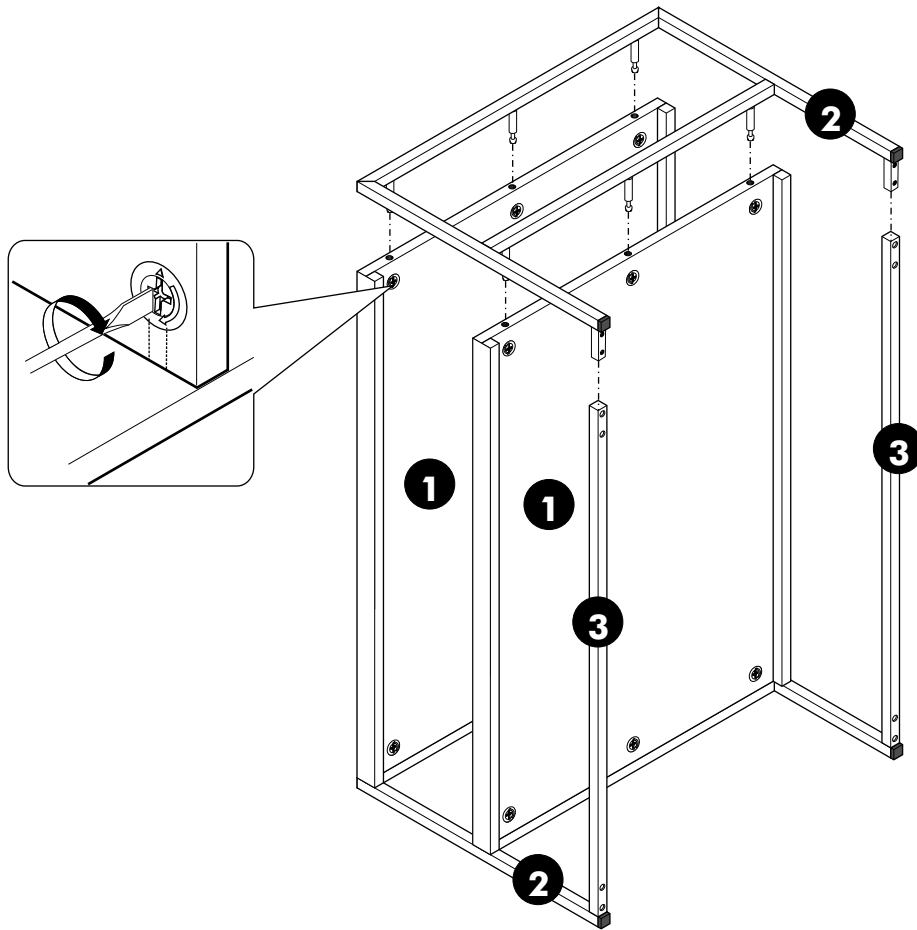

BEN

Coffee table 80cm.

CONNECT SYSTEM

HARDWARE

x 12

x 12

(TFL4 + M6x10)

x 8

#M4

x 1

1.

2.

3.

4.