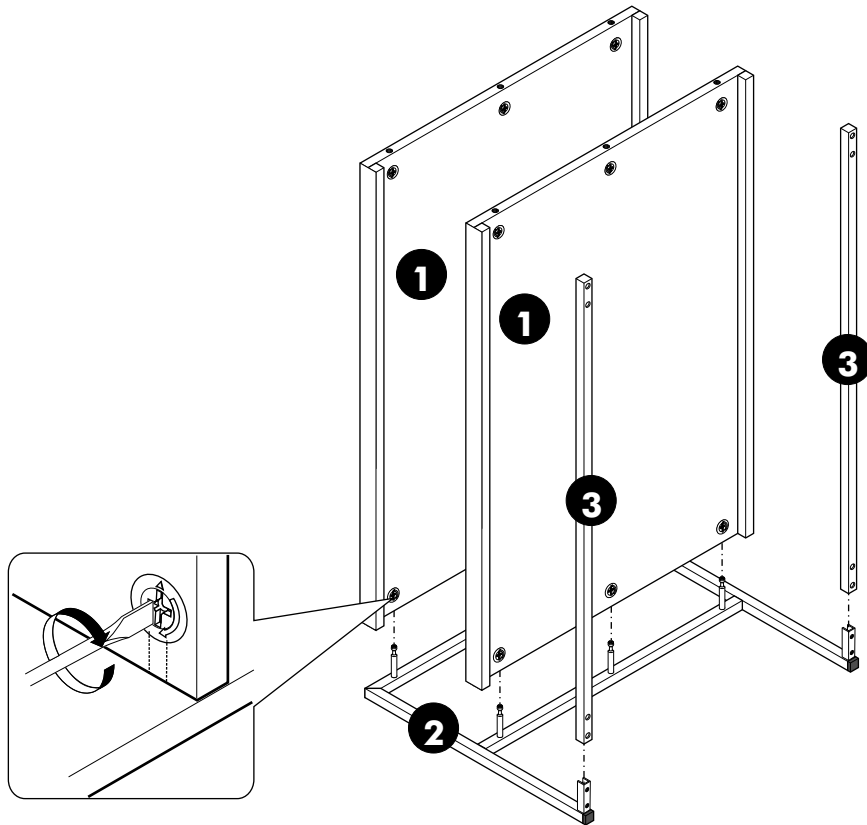

BEN

Coffee table 80cm.

CONNECT SYSTEM

HARDWARE

x 12

x 12

(TFL4 + M6x10)

x 8

#M4

x 1

1.

2.

3.

4.