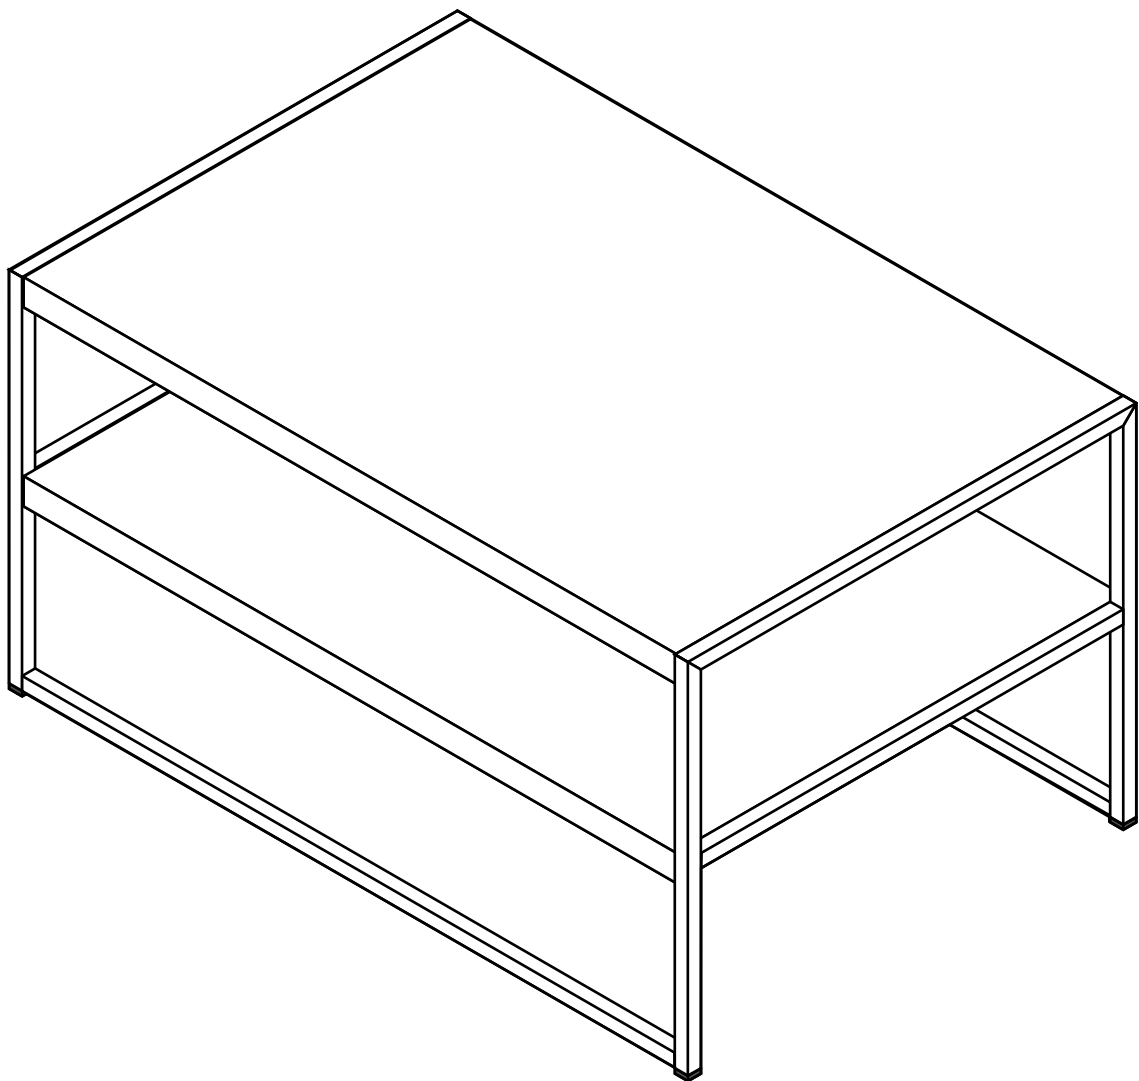

BEN

Coffee table 80cm.

CONNECT SYSTEM

HARDWARE

x 12

x 12

(TFL4 + M6x10)

x 8

#M4

x 1

1.

2.

3.

4.