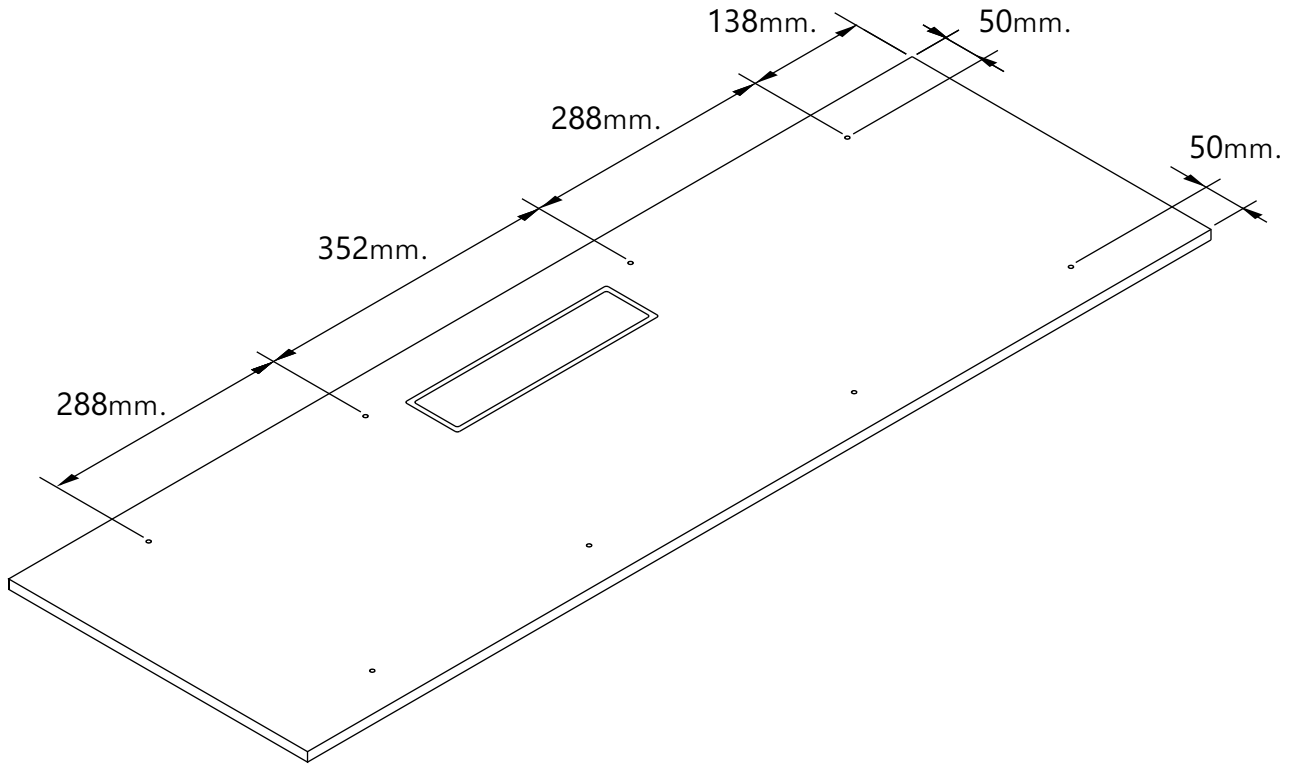

ITALIVING

Top panel TV cabinet 120

HARDWARE

M4x30mm.

x 8

1.

2. FOR Tv cabinet 120

2. FOR Tv wall cabinet 120