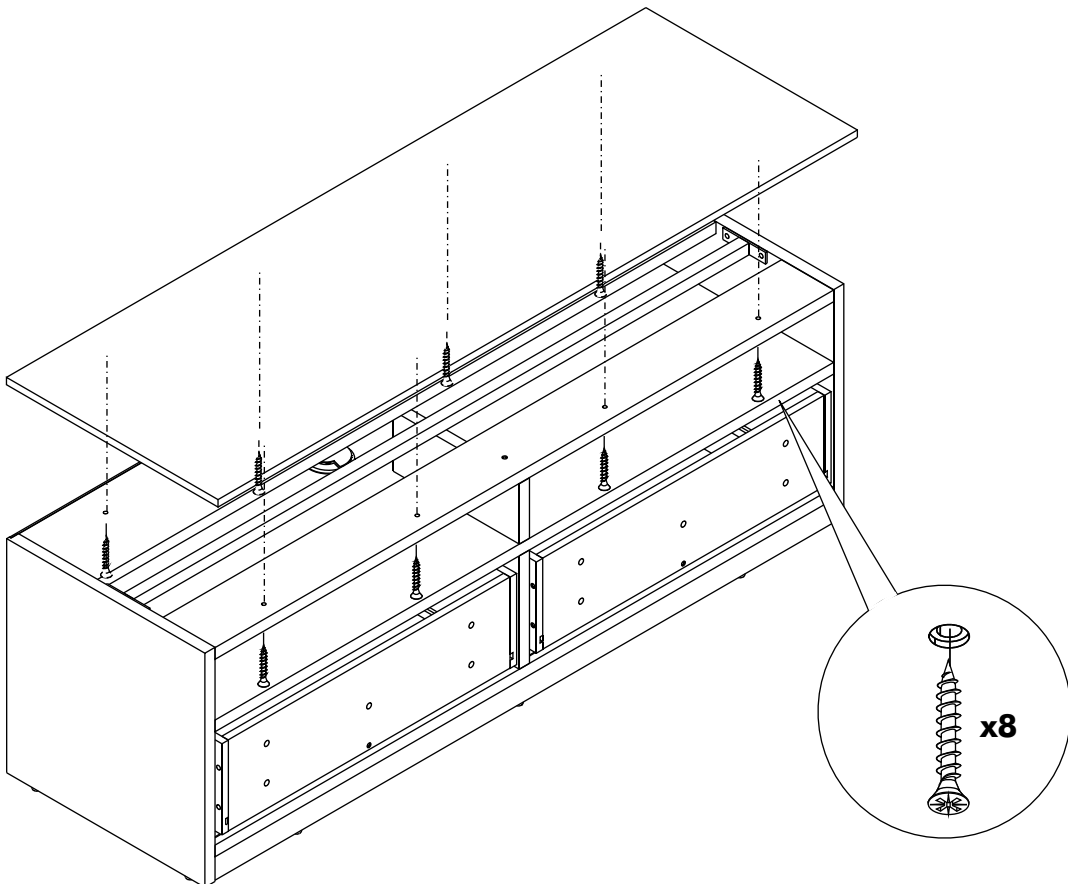

ITALIVING

Top panel TV cabinet 120

HARDWARE

M4x30mm.

x 8

1.

2. FOR Tv cabinet 120

2. FOR Tv wall cabinet 120