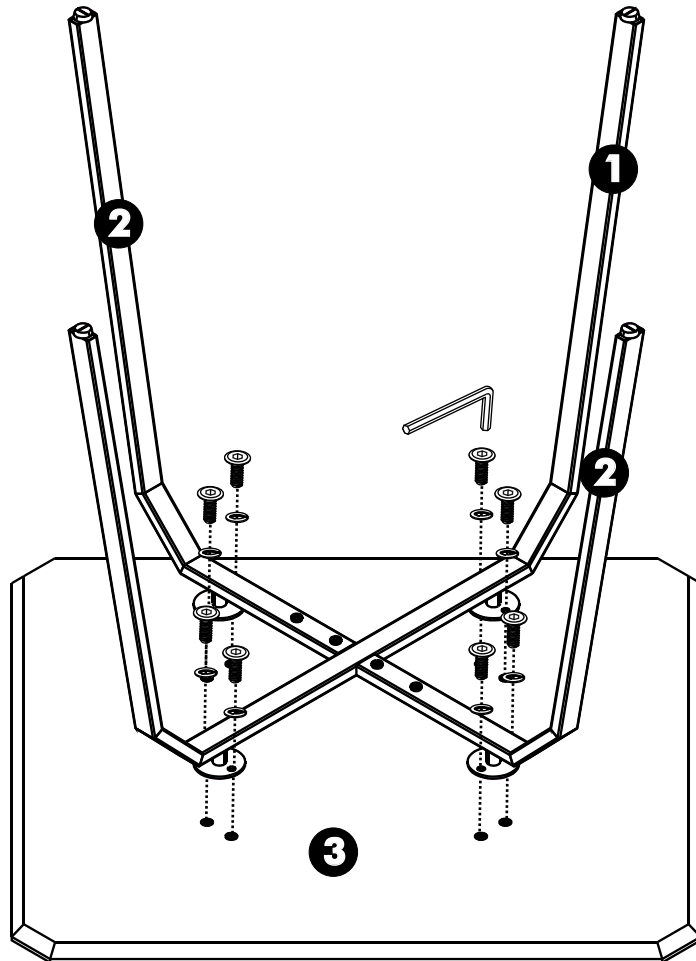

NERO

Dining table-75

HARDWARE

-BODY SET

#M6x15 cm.

x 12

#1/4"

x 12

M 4

x 1

1.

 #M6x15 cm. x4	 #1/4" x4	 M 4 x1
---	--	--

2.

 #M6x15 cm. x8
 #1/4" x8