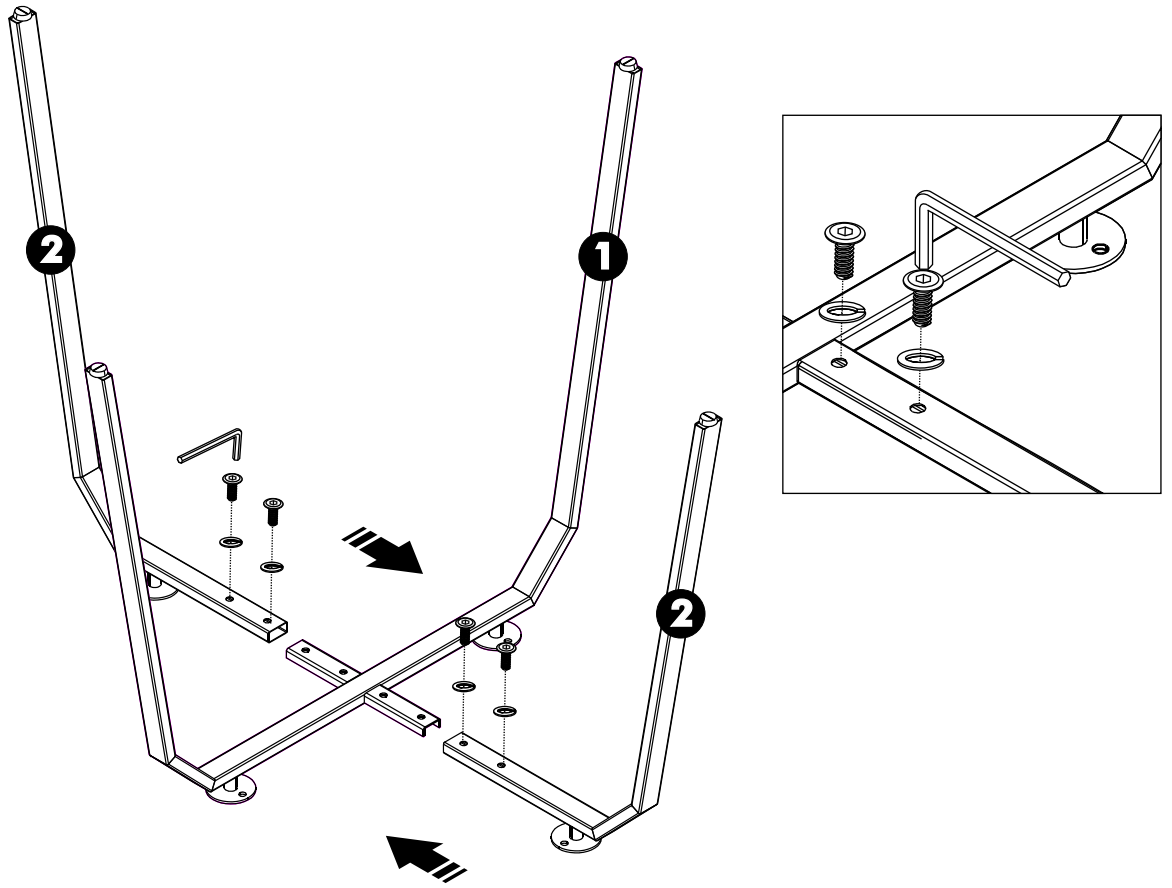

NERO

Dining table-75

HARDWARE

-BODY SET

#M6x15 cm.

x 12

#1/4"

x 12

M 4

x 1

1.

 #M6x15 cm. x4	 #1/4" x4	 M 4 x1
---	--	--

2.

 #M6x15 cm. x8
 #1/4" x8