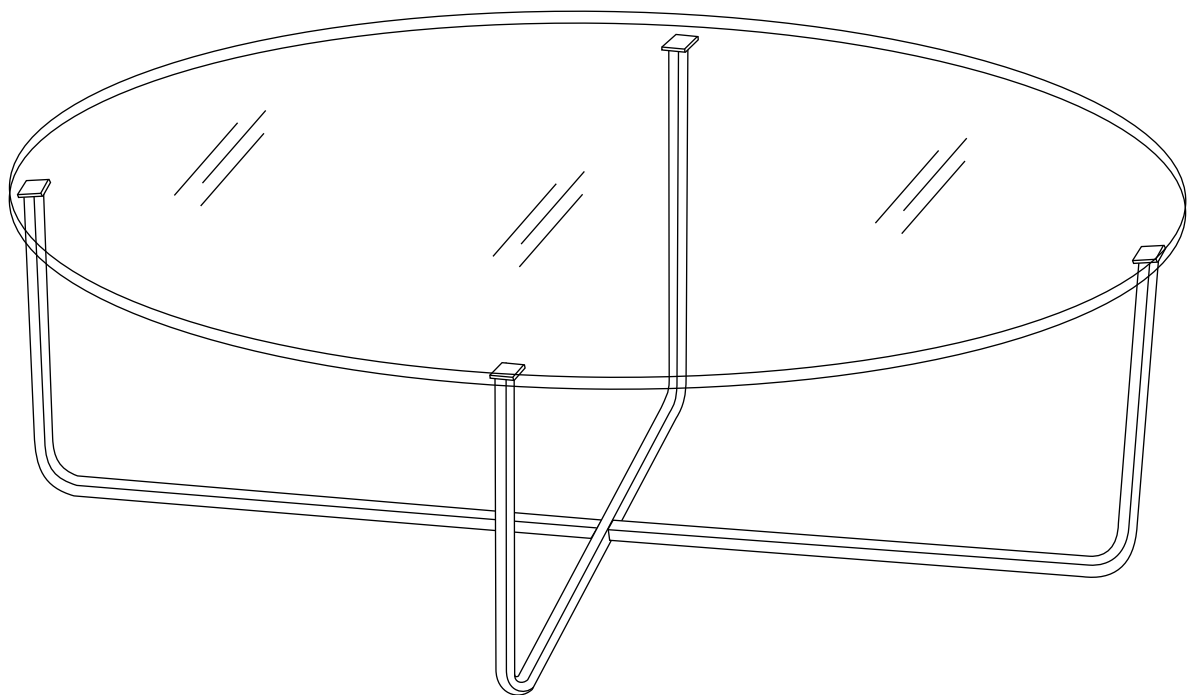

MORROW

LOW TABLE

HARDWARE

-BODY SET

x4

x4

x4

x1