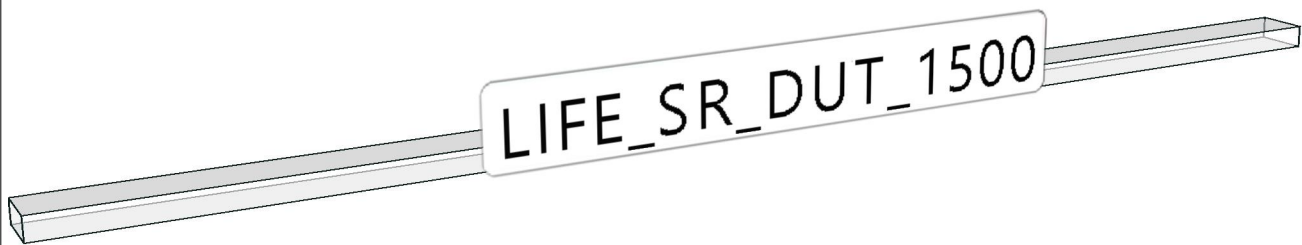

Model	LIFE_SR_DUT_1500		
Creator	YUTHAPONG	.BCP Name	INDEX_C3D_KITCHEN2
Reviewer		Order	F000736
Approves		Date	08/03/2021

LIFE_SR_DUT_1500-1500X60X25

Colour

20.07=ML AE9V (MATT)

Edge

01.47=1MM WHITE

R&D REVIEW	
<input type="checkbox"/>	DWG.Customer
<input type="checkbox"/>	Work Report
<input type="checkbox"/>	Function
<input type="checkbox"/>	สินค้าตรงตัวอย่าง
ผู้ทบทวน _____	

Model	LIFE_SR_DUT_1500		
Creator	YUTHAPONG	.BCP Name	INDEX_C3D_KITCHEN2
Reviewer		Order	F000736
Approves		Date	08/03/2021

No.	Article No.	Description	Mat	Dimension	Cutting Size	Typepology	Skin
0	LIFE_SR_DUT_1500			1500x25x60			
	LIFE_SR_DUT_1500-0-100	UNDER TOP	PB-ST	25x60x1500	25X58X1500;L2:W0	623000 _STR=20.07 _EDG=WHITE-1	2

FITTING LIST

Qty per 1 set

No	New	Article fitting	List	Connect	Qty/Pcs					Sum Cost
					Spray	Ass	Pack	Sum	Cost / Qty	
0		LIFE_SR_DUT_1500		1500x25x60						

No	Date	REVISION RECORD	REMARK	Create	YUTHAPONG	date:08/03/2021	Product name : -
4				Revivewer		date:	Article: TYPE:
3				Approves		date:	
2				Design			Customer: Indexlivingmall
1	08/03/2021	First departure		Name&Art			No:
<p>INTERFURN INDEX INTERFURN CO.LTD Document control FR-RD-004 : REV#00:24/04/60</p>							