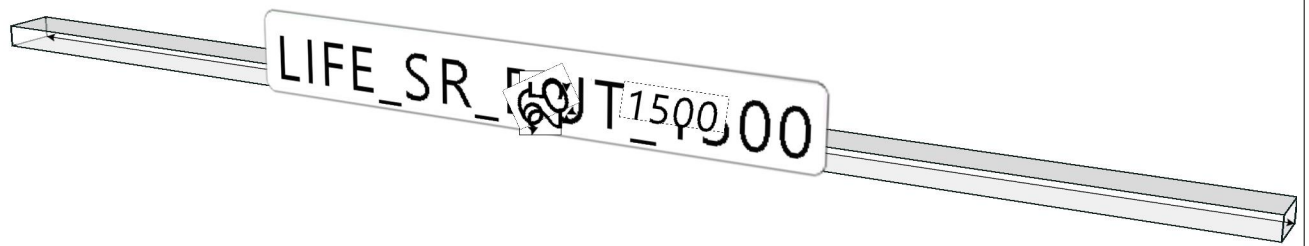

Model	LIFE_SR_DUT_1500		
Creator	YUTHAPONG	.BCP Name	INDEX_C3D_KITCHEN2
Reviewer		Order	F000736
Approves		Date	08/03/2021

LIFE_SR_DUT_1500-1500X60X25

Colour

20.07=ML AE9V (MATT)

Edge

01.47=1MM WHITE

R&D REVIEW	
<input type="checkbox"/>	DWG.Customer
<input type="checkbox"/>	Work Report
<input type="checkbox"/>	Function
<input type="checkbox"/>	สินค้าตรงตัวอย่าง
ผู้ทบทวน _____	

Model	LIFE_SR_DUT_1500		
Creator	YUTHAPONG	.BCP Name	INDEX_C3D_KITCHEN2
Reviewer		Order	F000736
Approves		Date	08/03/2021

No.	Article No.	Description	Mat	Dimension	Cutting Size	Typepology	Skin
0	LIFE_SR_DUT_1500			1500x25x60			
	LIFE_SR_DUT_1500-0-100	UNDER TOP	PB-ST	25x60x1500	25X58X1500;L2:W0	623000 _STR=20.07 _EDG=WHITE-1	2

FITTING LIST

Qty per 1 set

No	New	Article fitting	List	Connect	Qty/Pcs					Sum Cost
					Spray	Ass	Pack	Sum	Cost / Qty	
0		LIFE_SR_DUT_1500		1500x25x60						

No	Date	REVISION RECORD	REMARK	Create	YUTHAPONG	date:08/03/2021	Product name : -
4				Revivewer		date:	Article: TYPE:
3				Approves		date:	
2				Design			Customer: Indexlivingmall
1	08/03/2021	First departure		Name&Art			No:
<p>INTERFURN INDEX INTERFURN CO.LTD Document control FR-RD-004 : REV#00:24/04/60</p>							