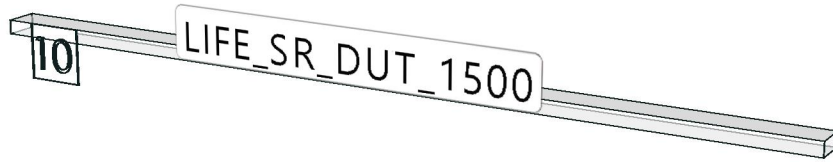

Model	LIFE_SR_DUT_1500		
Creator	YUTHAPONG	.BCP Name	INDEX_C3D_KITCHEN2
Reviewer		Order	F000736
Approves		Date	08/03/2021

LIFE_SR_DUT_1500-1500X60X25

Colour

20.07=ML AE9V (MATT)

Edge

01.47=1MM WHITE

R&D REVIEW	
<input type="checkbox"/>	DWG.Customer
<input type="checkbox"/>	Work Report
<input type="checkbox"/>	Function
<input type="checkbox"/>	สินค้าตรงตัวอย่าง
ผู้ทบทวน _____	

Model	LIFE_SR_DUT_1500		
Creator	YUTHAPONG	.BCP Name	INDEX_C3D_KITCHEN2
Reviewer		Order	F000736
Approves		Date	08/03/2021

No.	Article No.	Description	Mat	Dimension	Cutting Size	Typepology	Skin
0	LIFE_SR_DUT_1500			1500x25x60			
	LIFE_SR_DUT_1500-0-100	UNDER TOP	PB-ST	25x60x1500	25X58X1500;L2:W0	623000 _STR=20.07 _EDG=WHITE-1	2

FITTING LIST

Qty per 1 set

No	New	Article fitting	List	Connect	Qty/Pcs					Sum Cost
					Spray	Ass	Pack	Sum	Cost / Qty	
0		LIFE_SR_DUT_1500		1500x25x60						

No	Date	REVISION RECORD	REMARK	Create	YUTHAPONG	date:08/03/2021	Product name : -
4				Revivewer		date:	Article: TYPE:
3				Approves		date:	
2				Design			Customer: Indexlivingmall
1	08/03/2021	First departure		Name&Art			No:
<p>INTERFURN INDEX INTERFURN CO.LTD Document control FR-RD-004 : REV#00:24/04/60</p>							