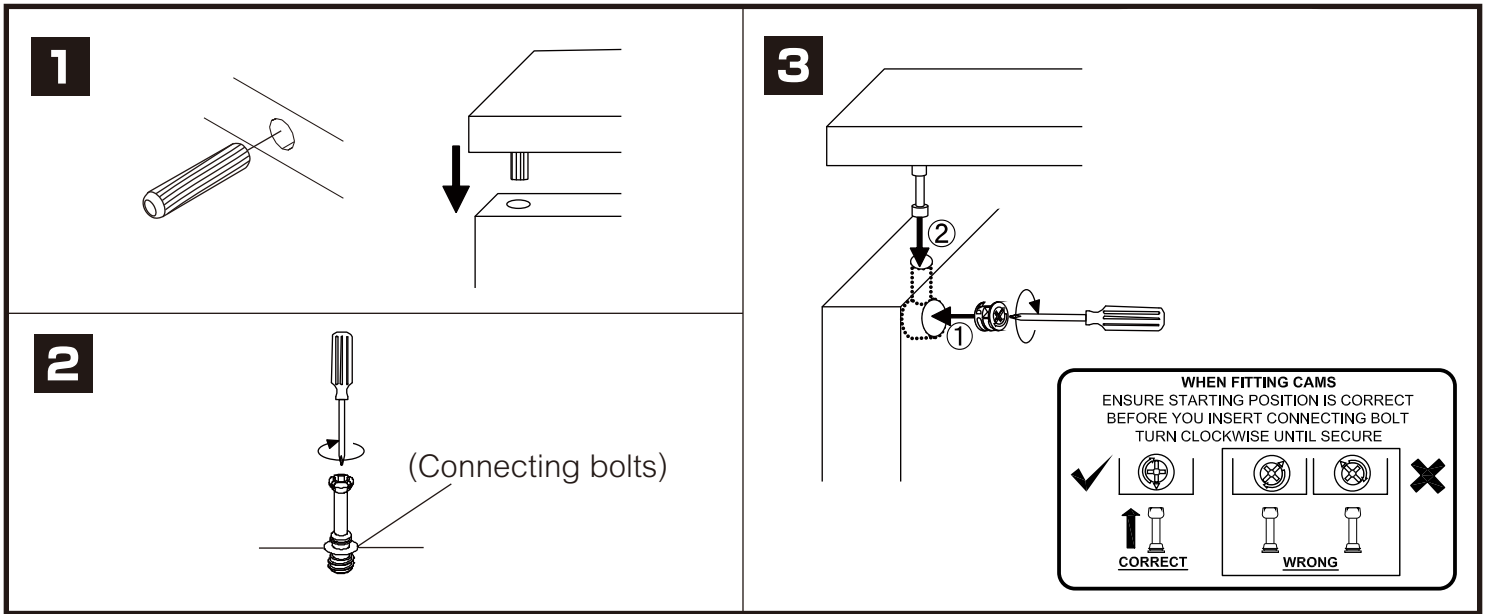

CHAMP M01-A

Kitchen 1.8M

CONNECT SYSTEM

M4x16mm.

HARDWARE

-BODY SET

-DOOR SET

ASSEMBLY

-BODY SET

1.

DB60R

2.

3.

4.

DBS60L

5.