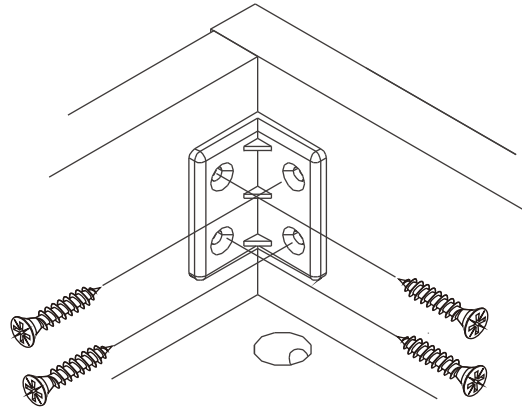

CHAMP M01-A

Kitchen 1.8M

CONNECT SYSTEM

M4x16mm.

HARDWARE

-BODY SET

-DOOR SET

ASSEMBLY

-BODY SET

1.

DB60R

2.

3.

4.

DBS60L

5.