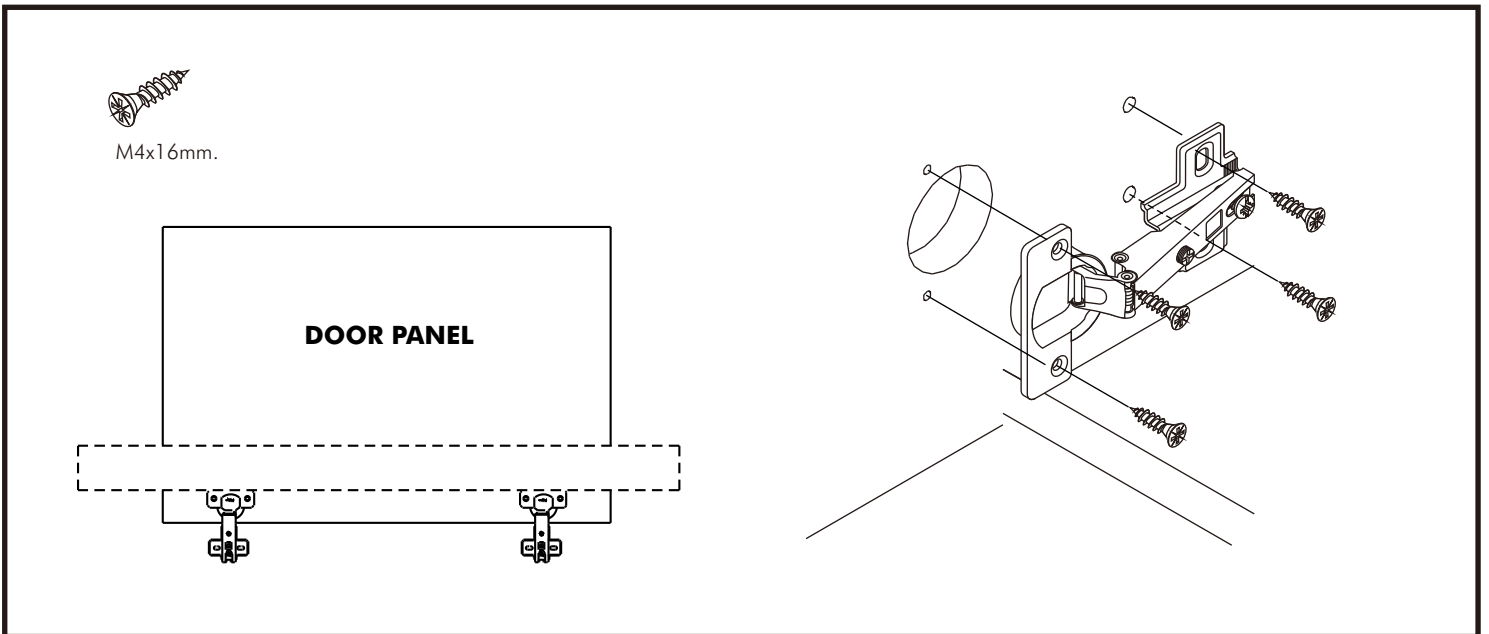

CHAMP M01-A

Kitchen 1.8M

CONNECT SYSTEM

M4x16mm.

HARDWARE

-BODY SET

-DOOR SET

ASSEMBLY

-BODY SET

1.

DB60R

2.

3.

4.

DBS60L

5.