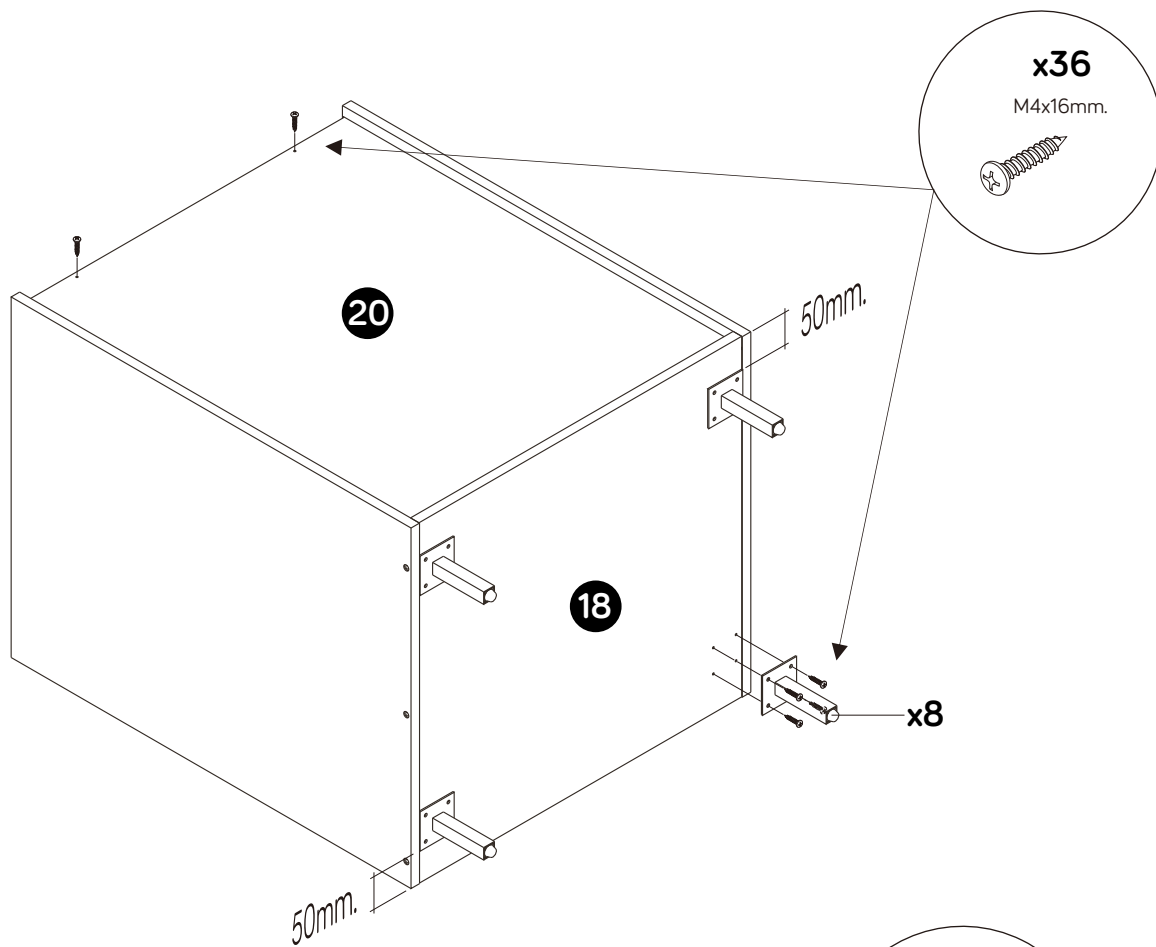

CHAMP M01-A

Kitchen 1.8M

CONNECT SYSTEM

M4x16mm.

HARDWARE

-BODY SET

-DOOR SET

ASSEMBLY

-BODY SET

1.

DB60R

2.

3.

4.

DBS60L

5.