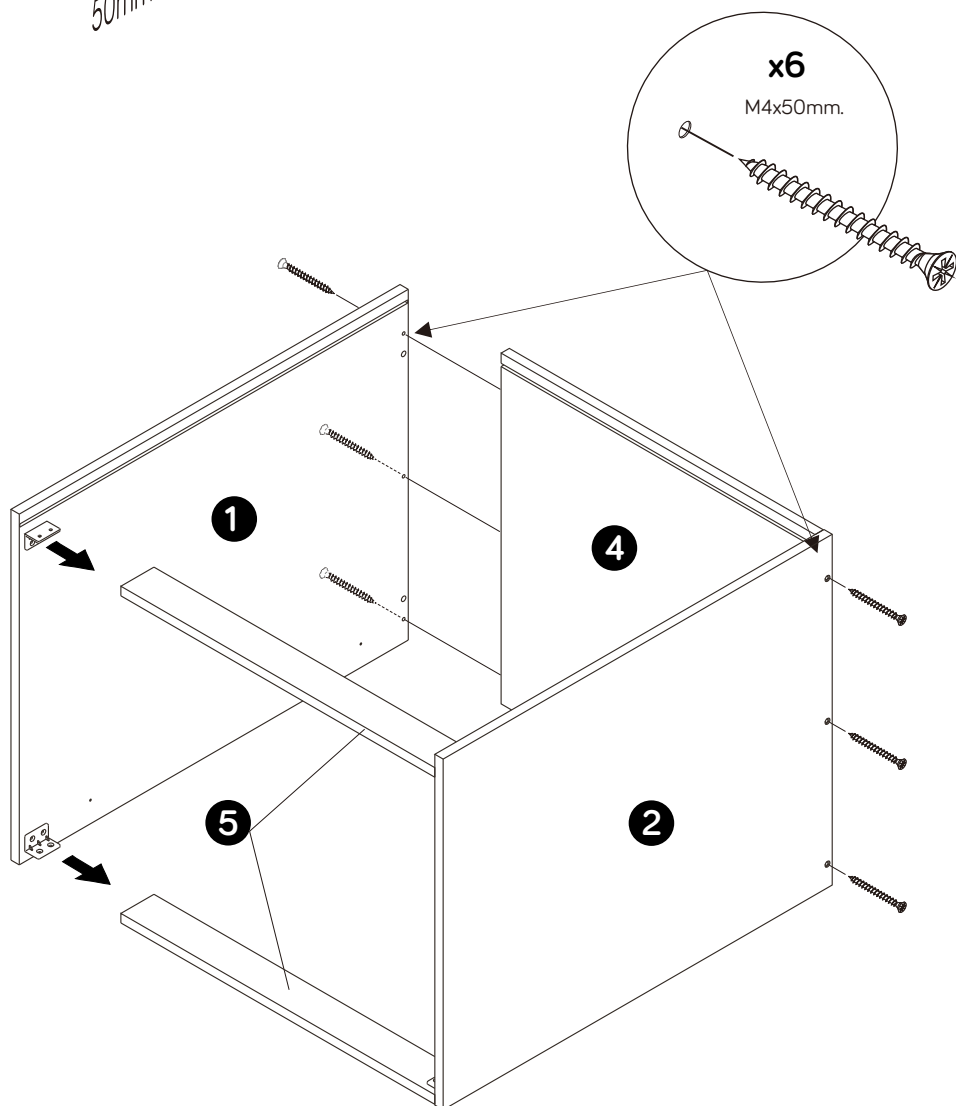

CHAMP M01-A

Kitchen 1.8M

CONNECT SYSTEM

M4x16mm.

HARDWARE

-BODY SET

-DOOR SET

ASSEMBLY

-BODY SET

1.

DB60R

2.

3.

4.

DBS60L

5.