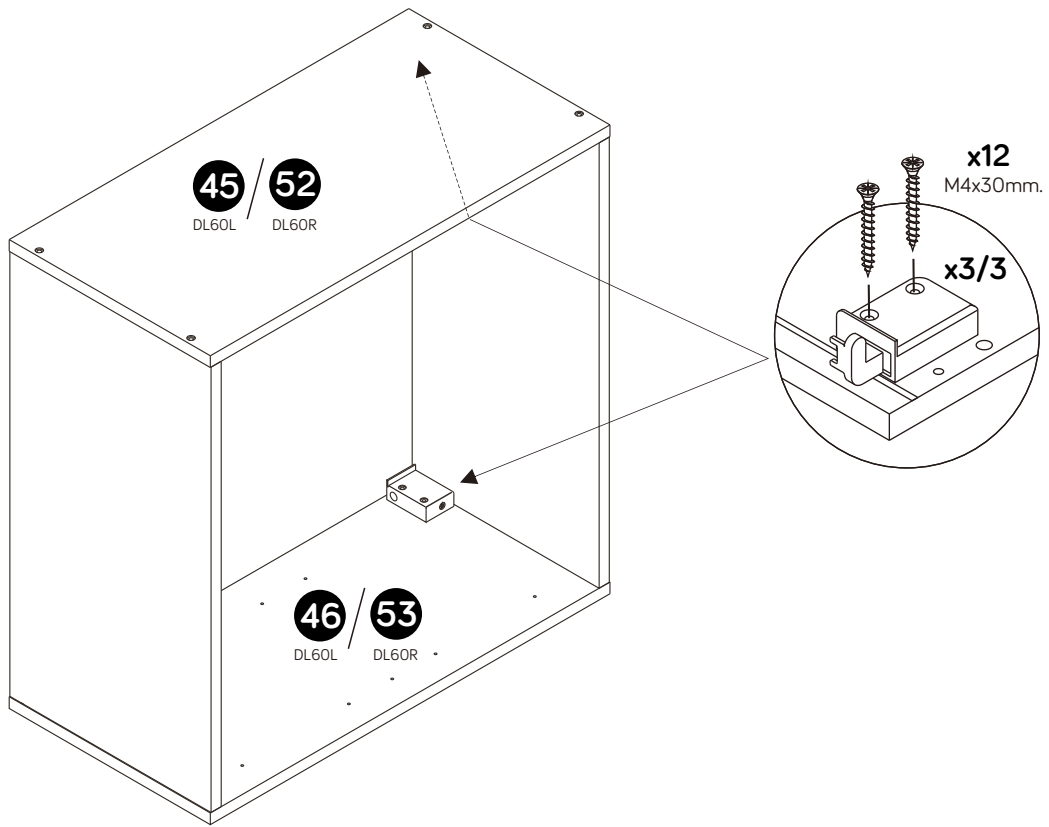

CHAMP M01-A

Kitchen 1.8M

CONNECT SYSTEM

M4x16mm.

HARDWARE

-BODY SET

-DOOR SET

ASSEMBLY

6.

7.

8.

9.

10.

11.

12.

13.