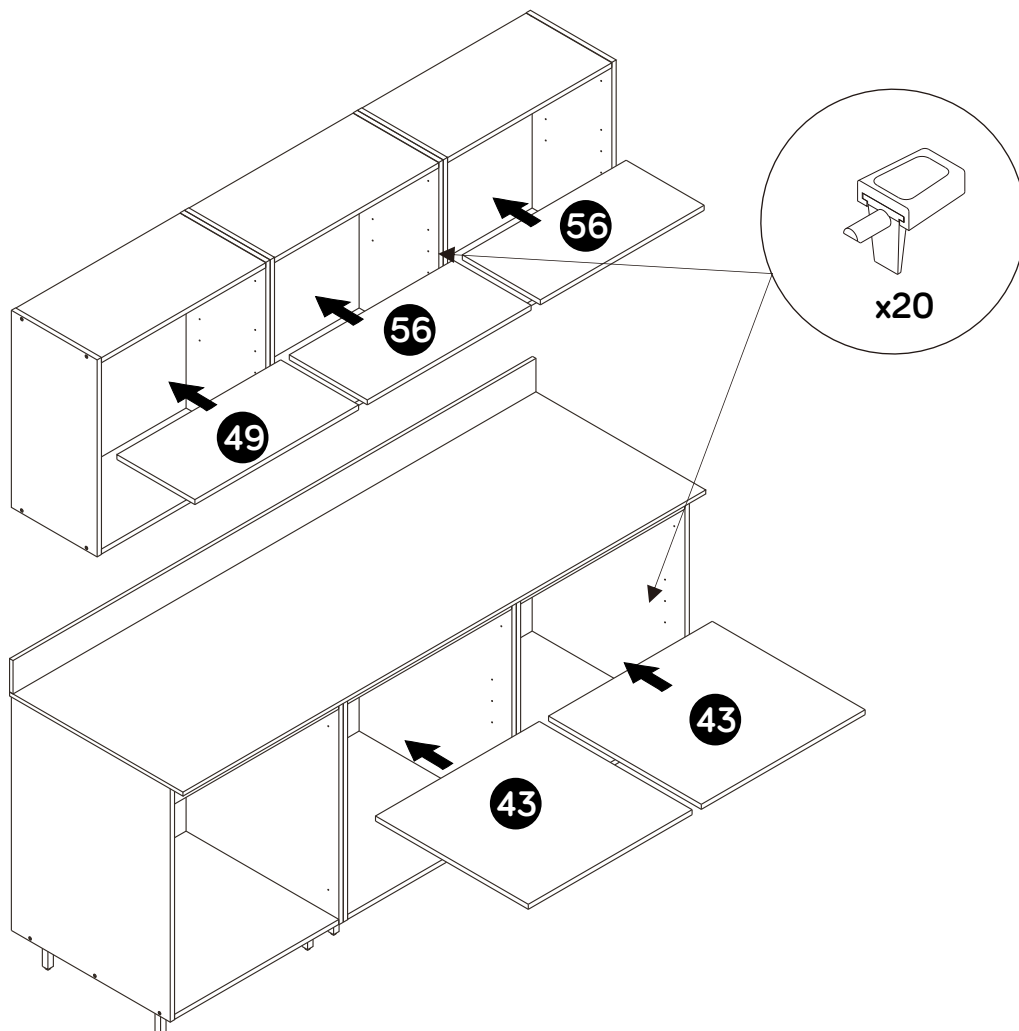

CHAMP M01-A

Kitchen 1.8M

CONNECT SYSTEM

M4x16mm.

HARDWARE

-BODY SET

-DOOR SET

ASSEMBLY

6.

7.

8.

9.

10.

11.

12.

13.