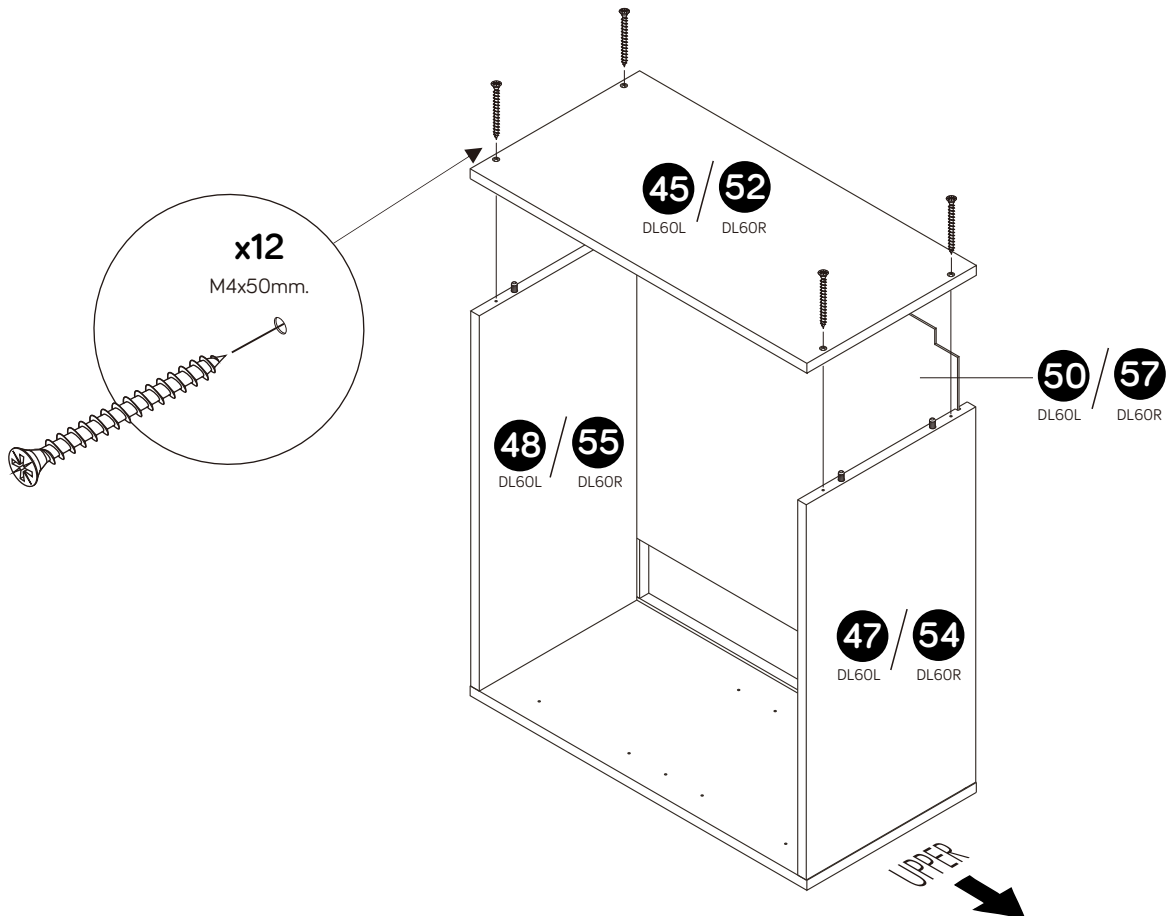

CHAMP M01-A

Kitchen 1.8M

CONNECT SYSTEM

M4x16mm.

HARDWARE

-BODY SET

-DOOR SET

ASSEMBLY

-BODY SET

1.

DB60R

2.

3.

4.

DBS60L

5.

6.

7.

8.

9.

10.

11.

12.

13.