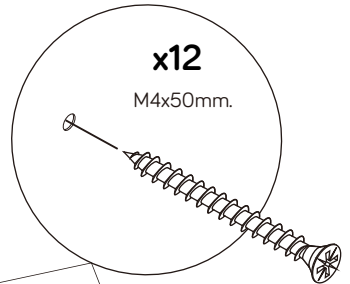

CHAMP M01-A

Kitchen 1.8M

CONNECT SYSTEM

M4x16mm.

HARDWARE

-BODY SET

-DOOR SET

ASSEMBLY

-BODY SET

1.

DB60R

2.

3.

4.

DBS60L

5.