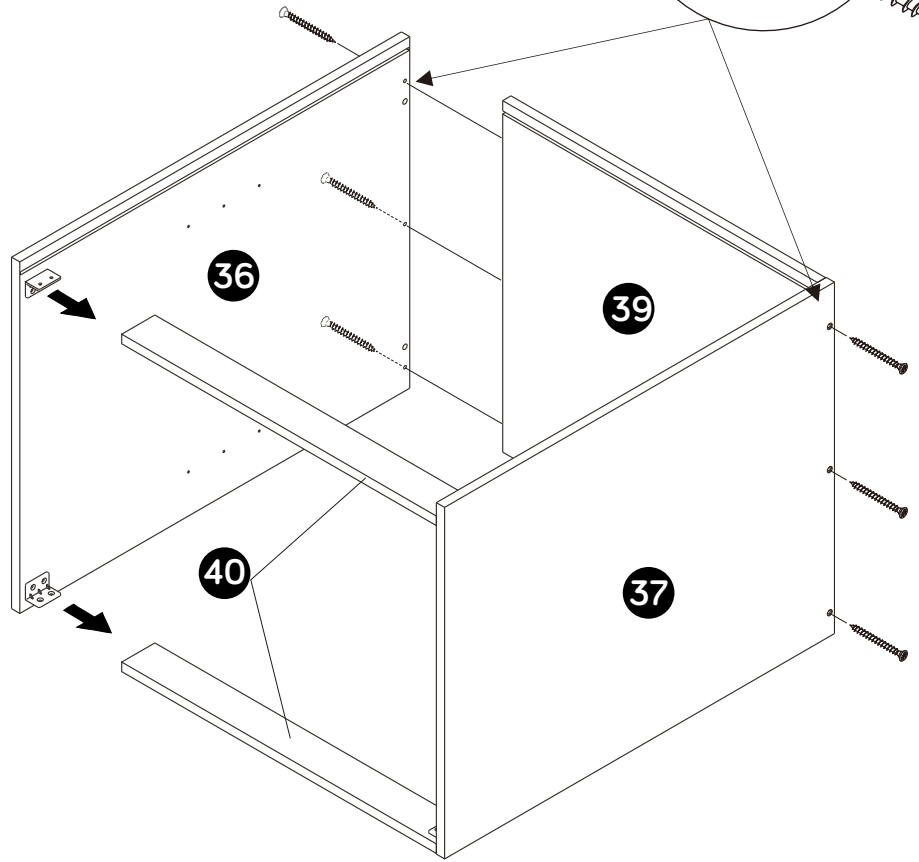

CHAMP M01-A

Kitchen 1.8M

CONNECT SYSTEM

M4x16mm.

HARDWARE

-BODY SET

-DOOR SET

ASSEMBLY

-BODY SET

1.

DB60R

2.

3.

4.

DBS60L

5.