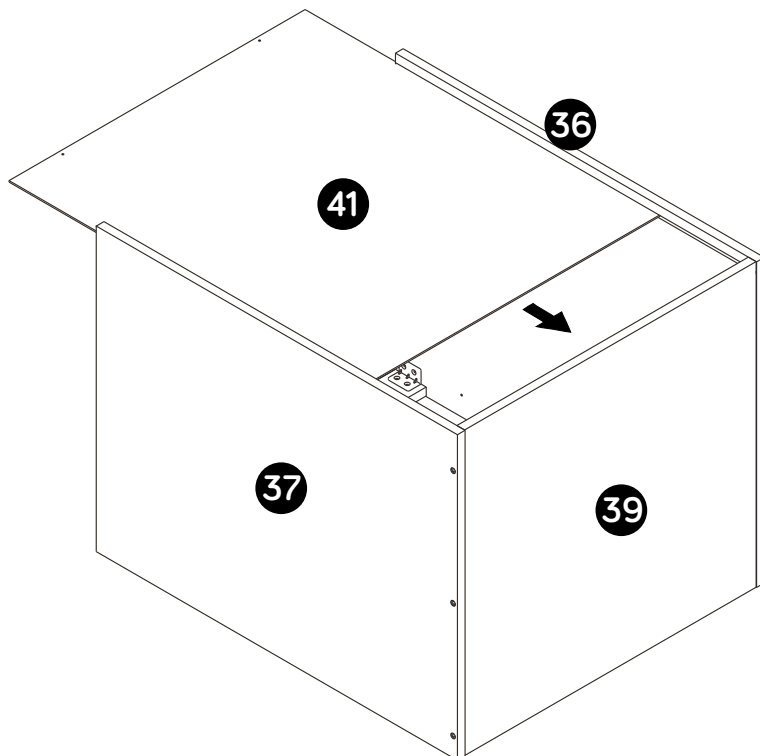

CHAMP M01-A

Kitchen 1.8M

CONNECT SYSTEM

M4x16mm.

HARDWARE

-BODY SET

-DOOR SET

ASSEMBLY

-BODY SET

1.

DB60R

2.

3.

4.

DBS60L

5.