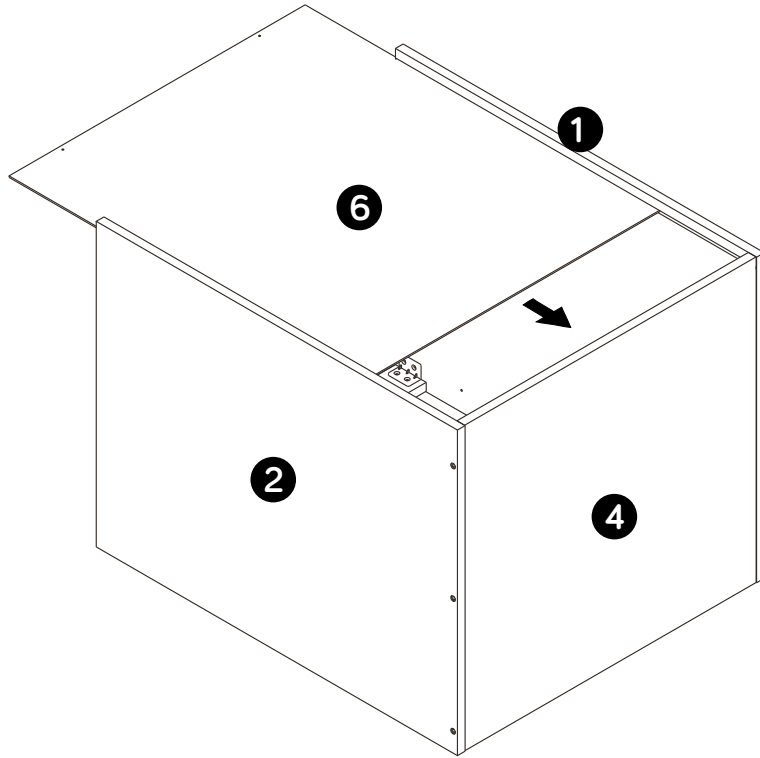

CHAMP M01-A

Kitchen 1.8M

CONNECT SYSTEM

M4x16mm.

HARDWARE

-BODY SET

-DOOR SET

ASSEMBLY

-BODY SET

1.

DB60R

2.

3.

4.

DBS60L

5.