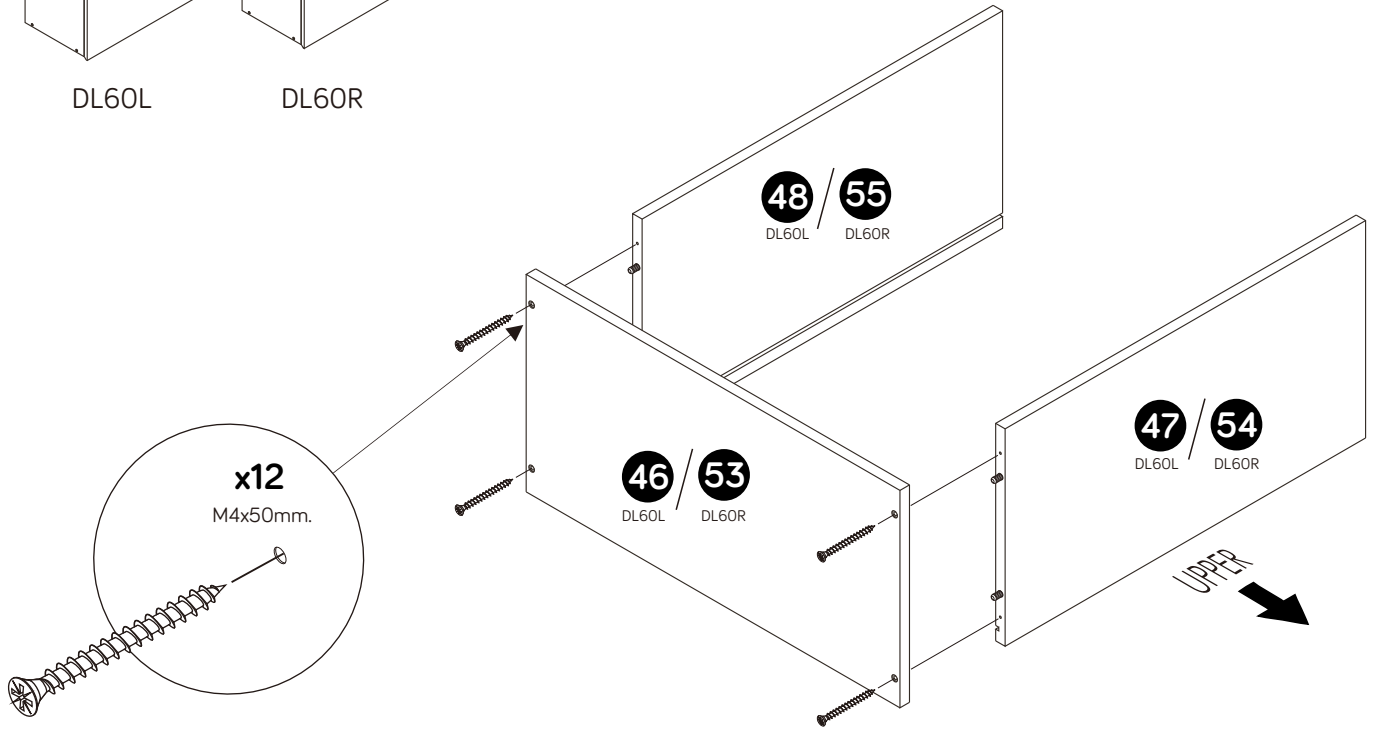

CHAMP M01-A

Kitchen 1.8M

CONNECT SYSTEM

M4x16mm.

HARDWARE

-BODY SET

-DOOR SET

ASSEMBLY

-BODY SET

1.

DB60R

2.

3.

4.

DBS60L

5.

6.

7.

8.

9.

10.

11.

12.

13.