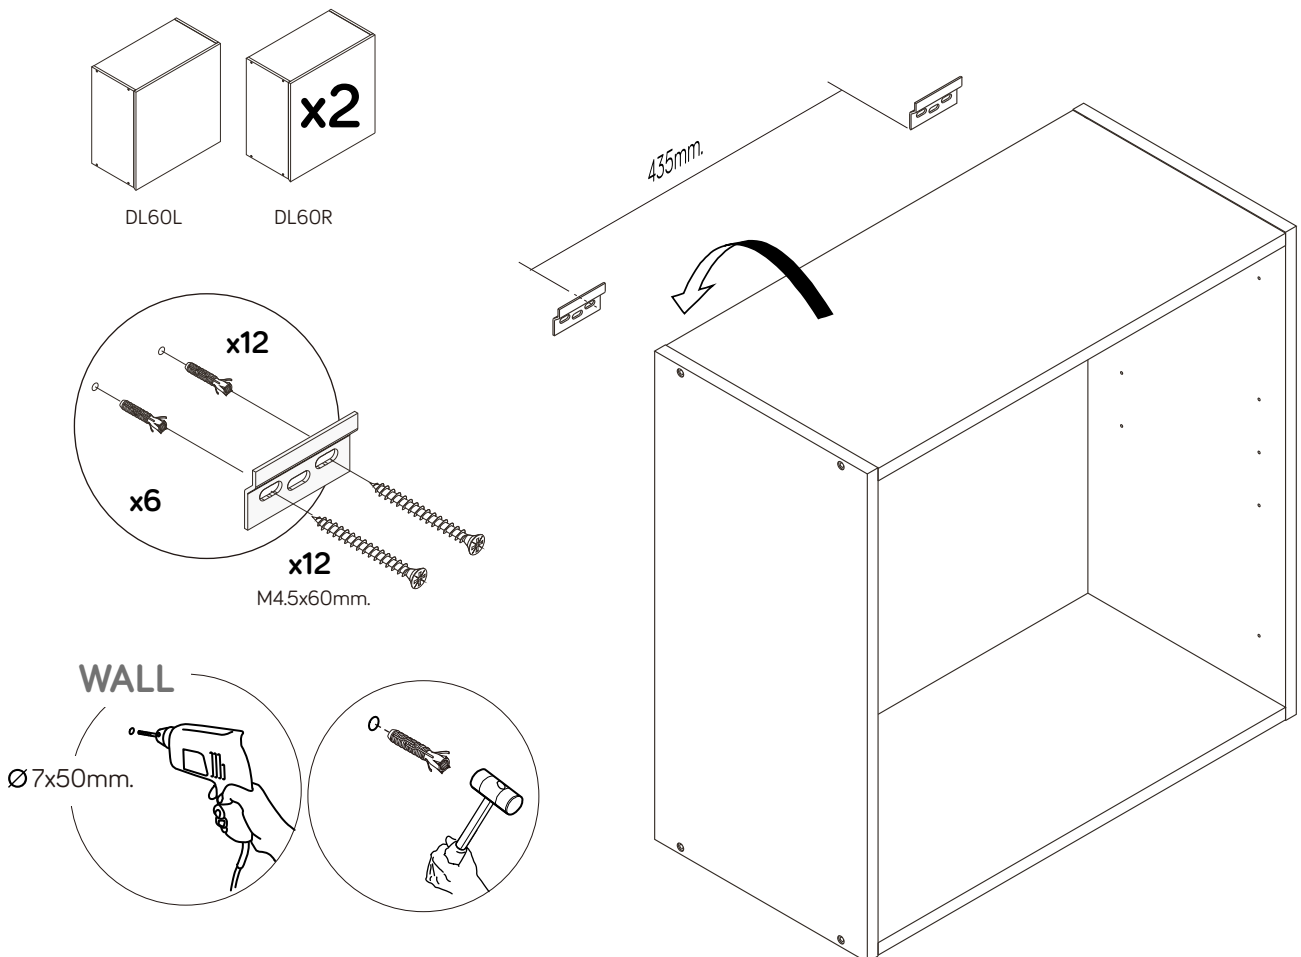

CHAMP M01-A

Kitchen 1.8M

CONNECT SYSTEM

M4x16mm.

HARDWARE

-BODY SET

-DOOR SET

ASSEMBLY

6.

7.

8.

9.

10.

11.

12.

13.