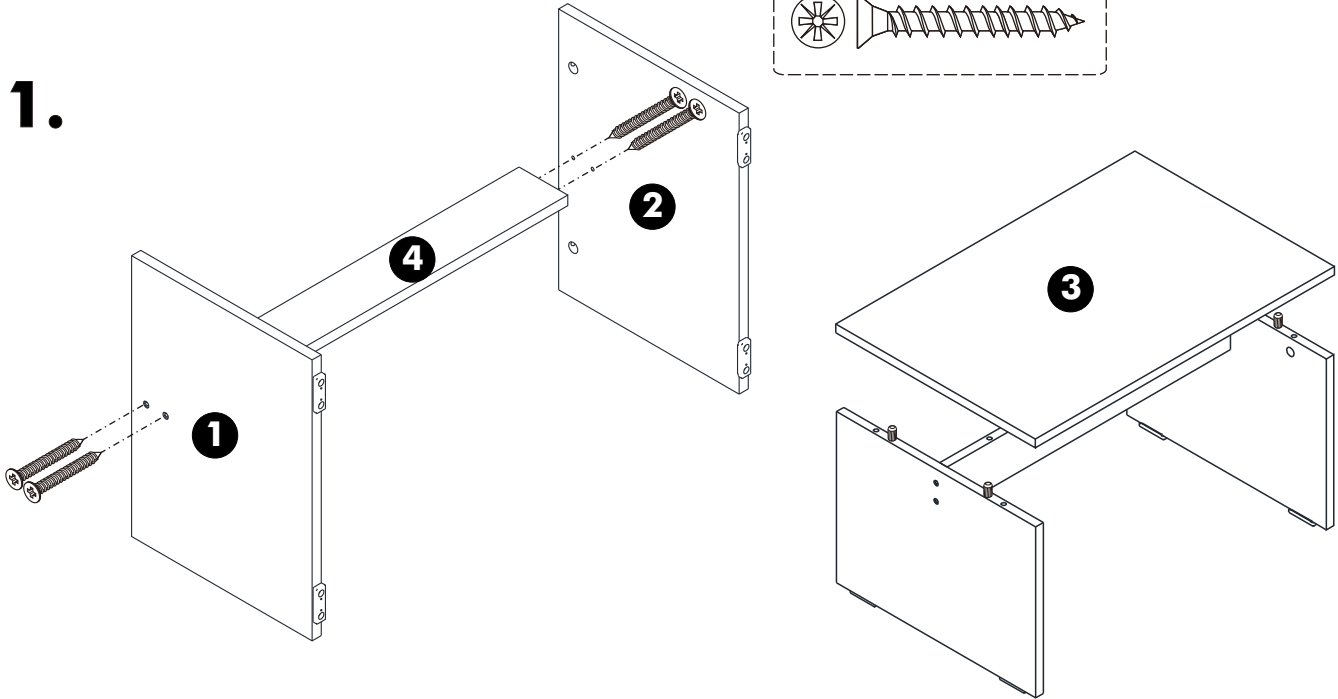

CHAMP

Champ M01 coffee table 60 cm.

CONNECT SYSTEM

HARDWARE

-BODY SET

x 6

x 4

x 5

M4x50mm.

x 4

M4x16mm.

x 8

16mm.

x 5

ASSEMBLY

-BODY SET

M4x50mm. **x 4**

1.

2.