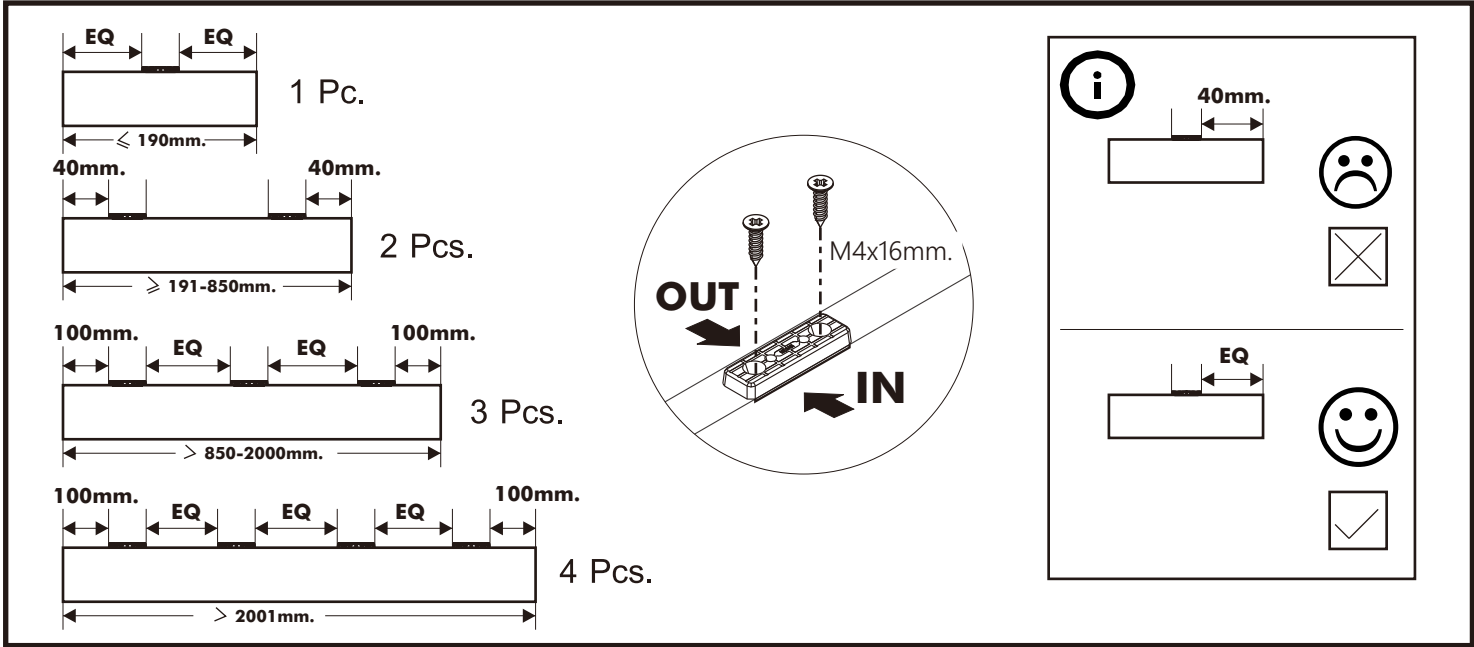

CHAMP

Champ M01 coffee table 60 cm.

CONNECT SYSTEM

HARDWARE

-BODY SET

x 6

x 4

x 5

M4x50mm.

x 4

M4x16mm.

x 8

16mm.

x 5

ASSEMBLY

-BODY SET

M4x50mm. **x 4**

1.

2.