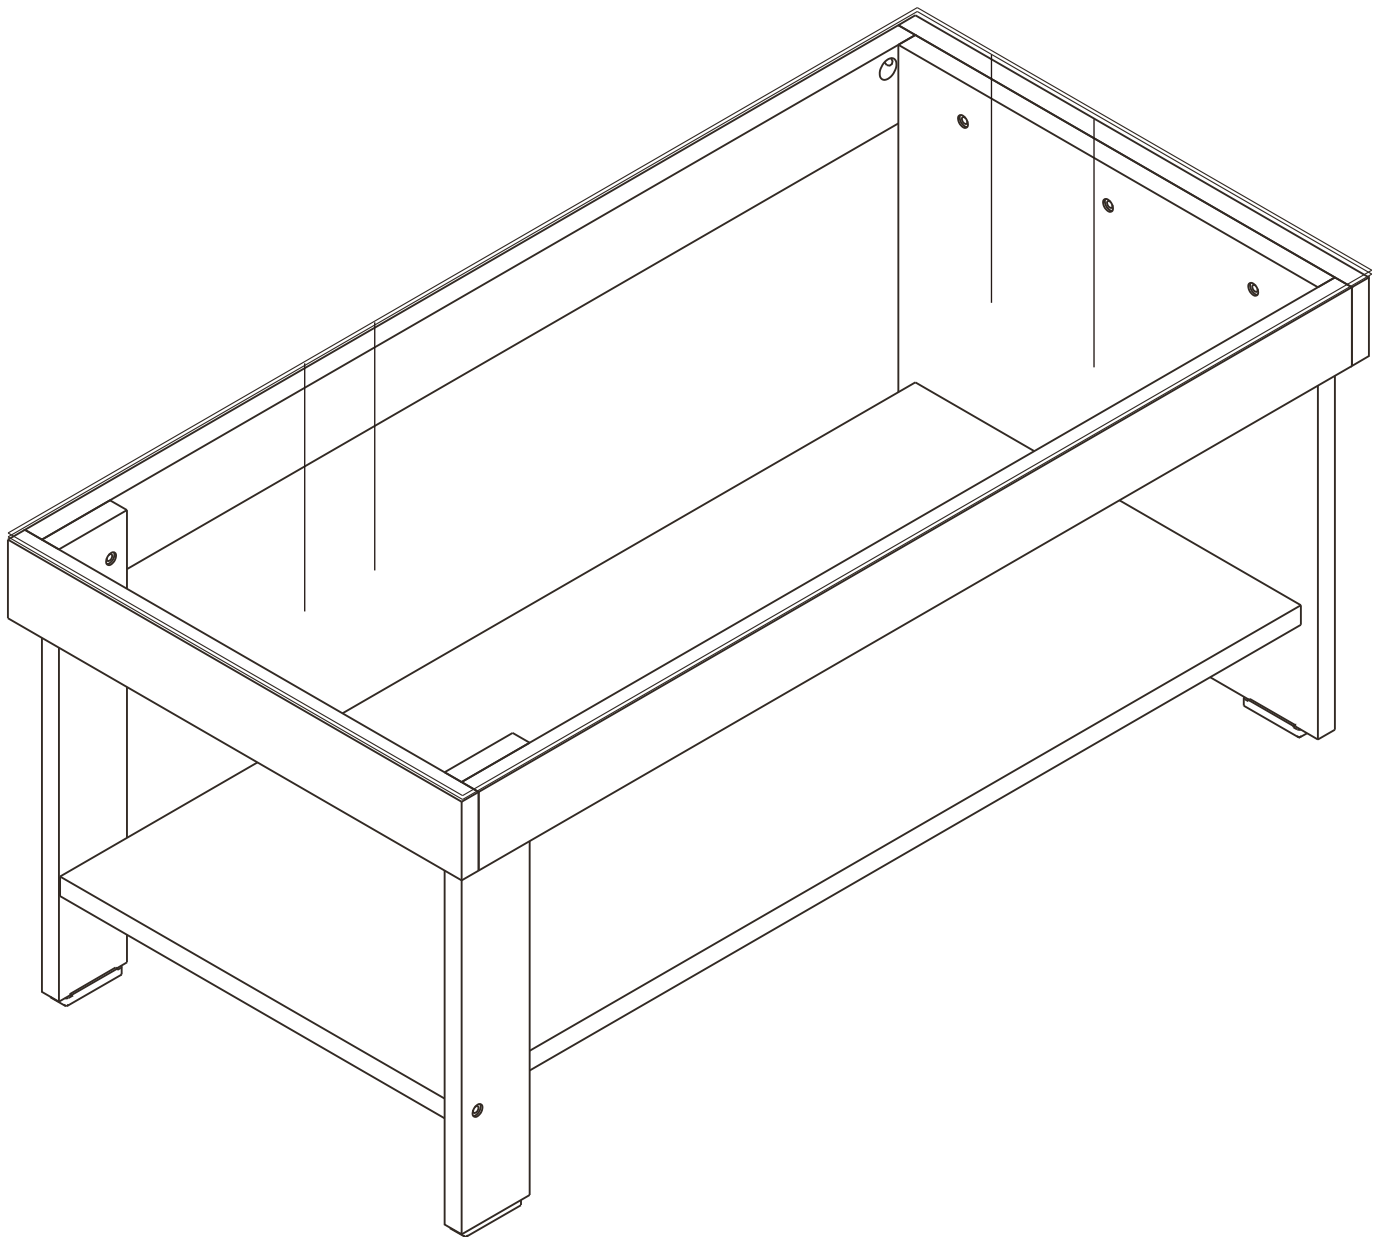

CHAMP M01

Coffee table 80CM.

CONNECT SYSTEM

HARDWARE

-BODY SET

x 4

16mm.

x 4

#8x35

x 8

x 4

M4x16mm.

x 8

M4x25mm.

x 7

M4x50mm.

x 4

x 8

ASSEMBLY

1.

2.

3.

4.

5.