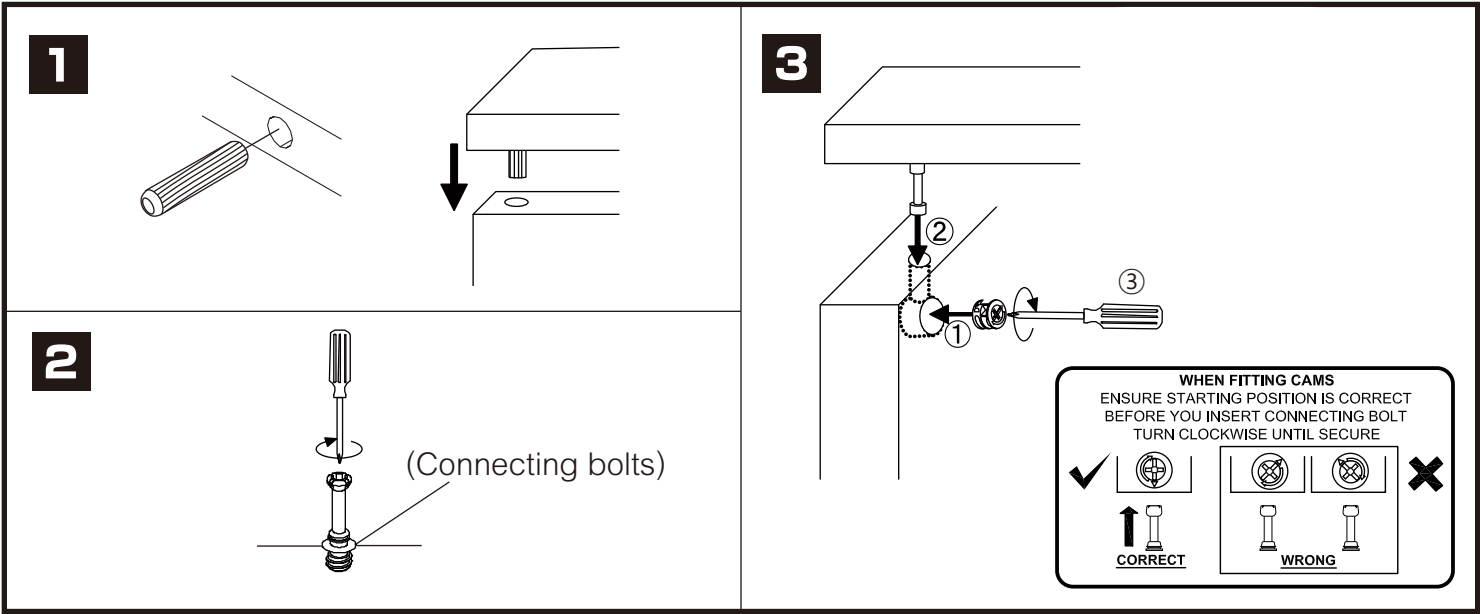

CHAMP M01

Coffee table 80CM.

CONNECT SYSTEM

HARDWARE

-BODY SET

x 4

16mm.

x 4

#8x35

x 8

x 4

M4x16mm.

x 8

M4x25mm.

x 7

M4x50mm.