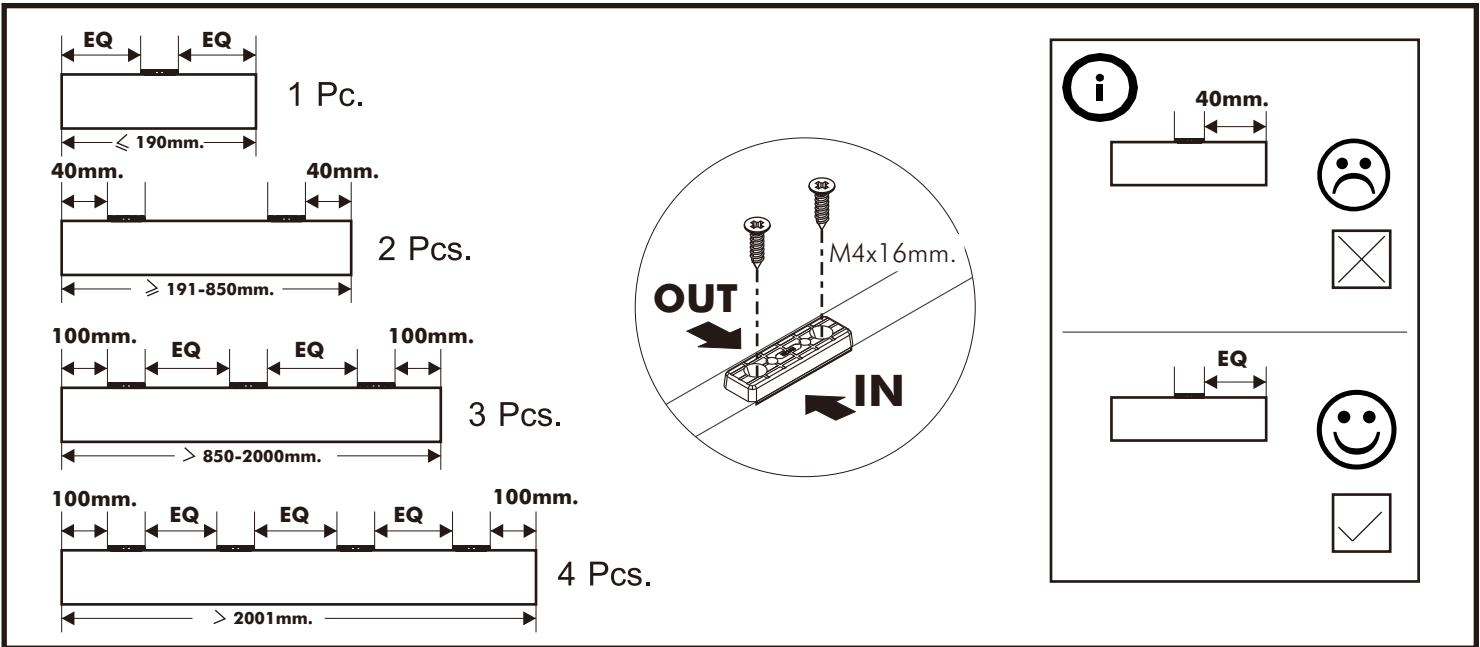

CHAMP M01

Coffee table 80CM.

CONNECT SYSTEM

HARDWARE

-BODY SET

x 4

16mm.

x 4

#8x35

x 8

x 4

M4x16mm.

x 8

M4x25mm.

x 7

M4x50mm.

x 4

x 8

ASSEMBLY

1.

2.

3.

4.

5.