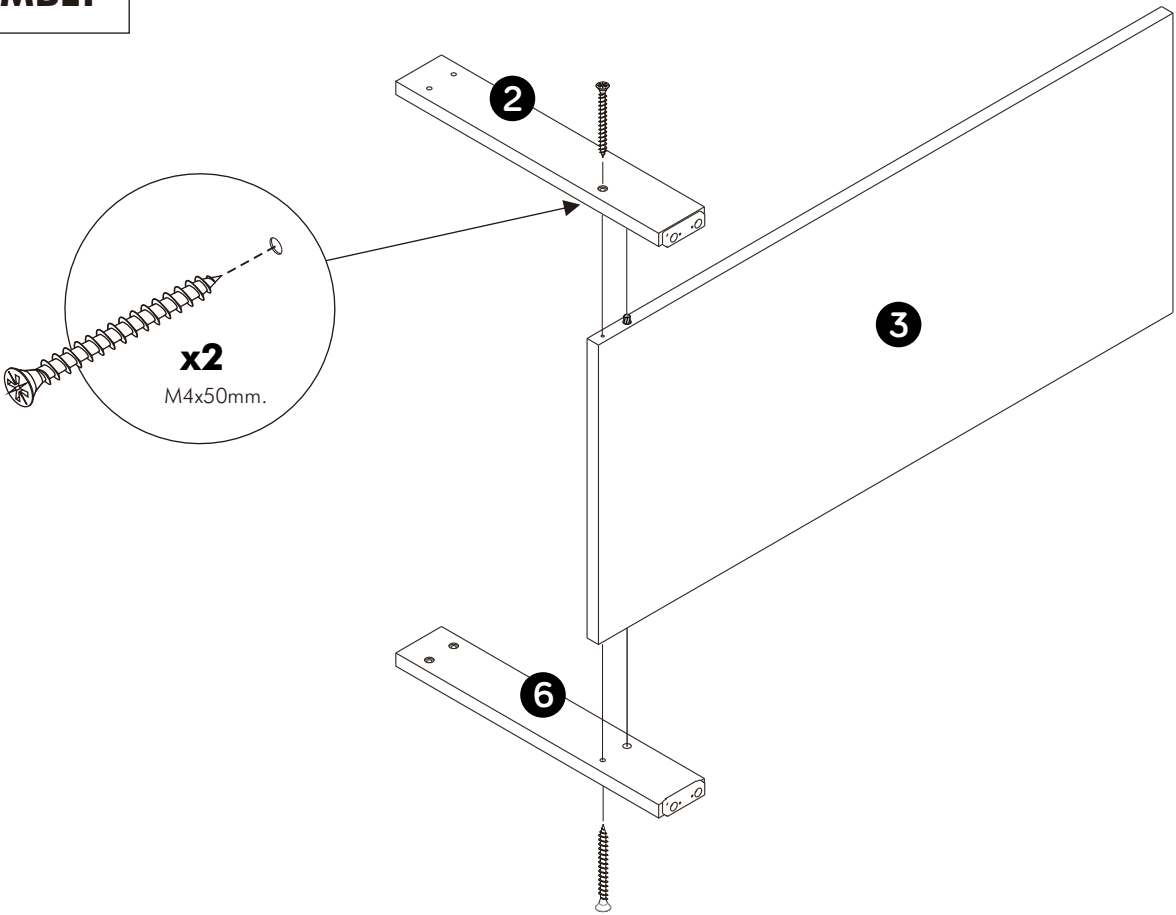

CHAMP M01

Coffee table 80CM.

CONNECT SYSTEM

HARDWARE

-BODY SET

x 4

16mm.

x 4

#8x35

x 8

x 4

M4x16mm.

x 8

M4x25mm.

x 7

M4x50mm.

x 4

x 8

ASSEMBLY

1.

2.

3.

4.

5.