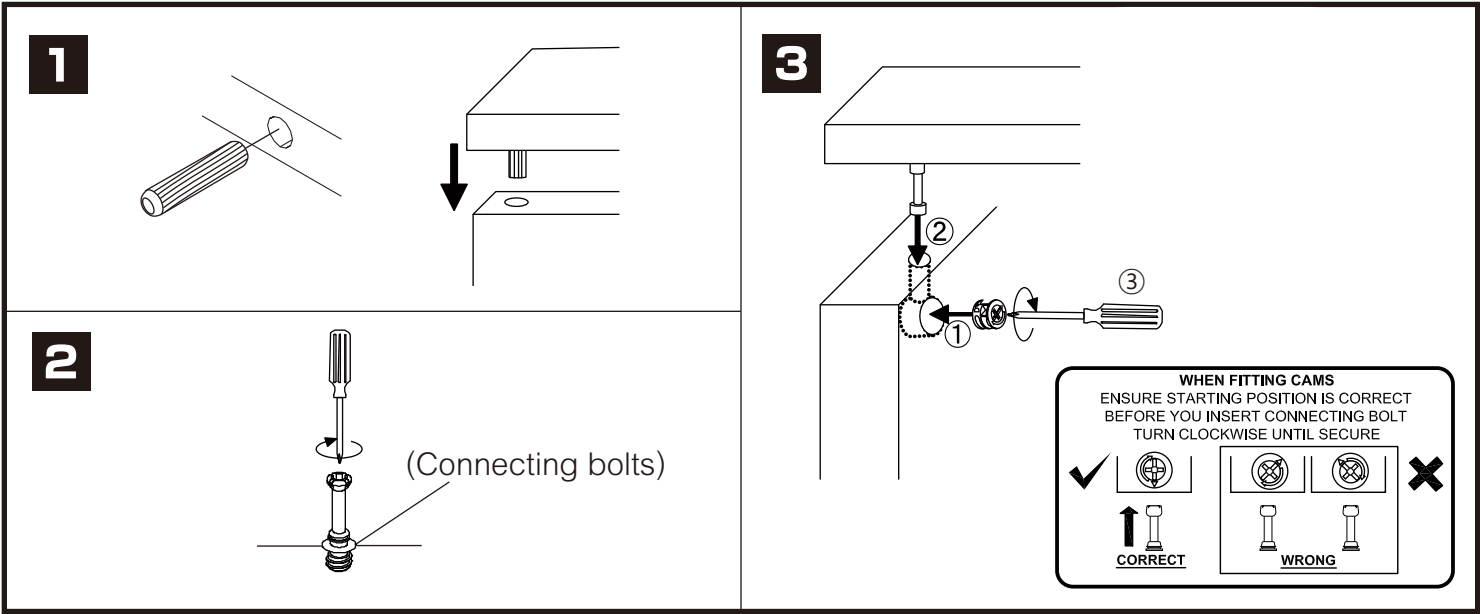

CHAMP M01

Side table 40CM.

CONNECT SYSTEM

HARDWARE

-BODY SET

x 4

16mm.

x 4

#8x35

x 12

x 4

M4x16mm.

x 8

M4x25mm.

x 7

M4x50mm.