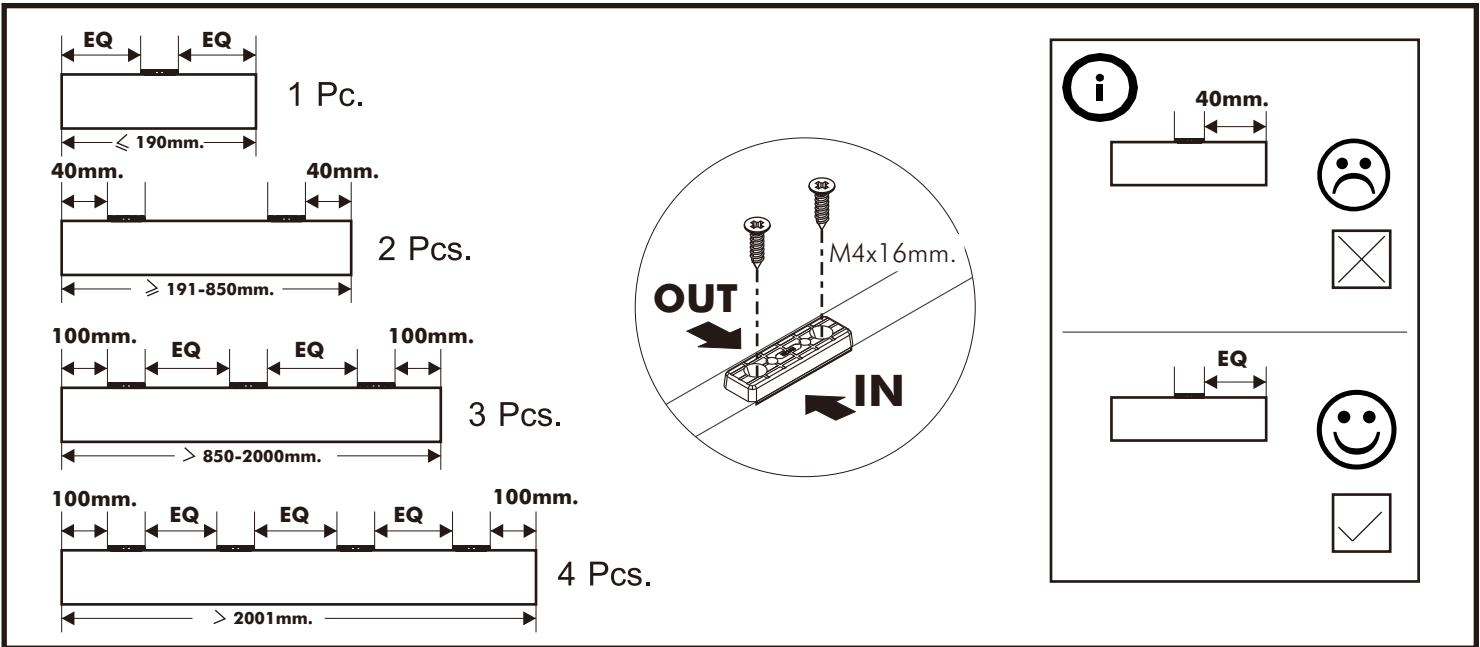

CHAMP M01

Side table 40CM.

CONNECT SYSTEM

HARDWARE

-BODY SET

x 4

16mm.

x 4

#8x35

x 12

x 4

M4x16mm.

x 8

M4x25mm.

x 7

M4x50mm.

x 8

x 8

ASSEMBLY

1.

2.

3.

4.

5.