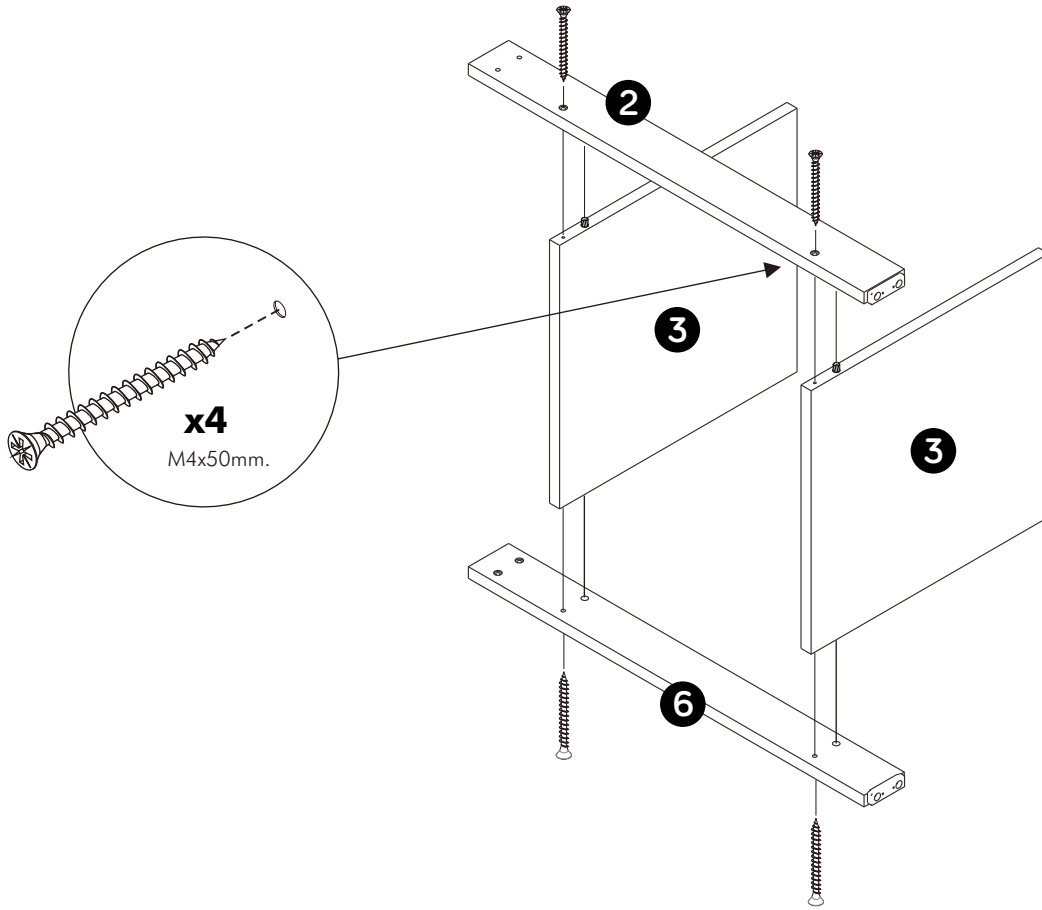

CHAMP M01

Side table 40CM.

CONNECT SYSTEM

HARDWARE

-BODY SET

x 4

16mm.

x 4

#8x35

x 12

x 4

M4x16mm.

x 8

M4x25mm.

x 7

M4x50mm.

x 8

x 8

ASSEMBLY

1.

2.

3.

4.

5.