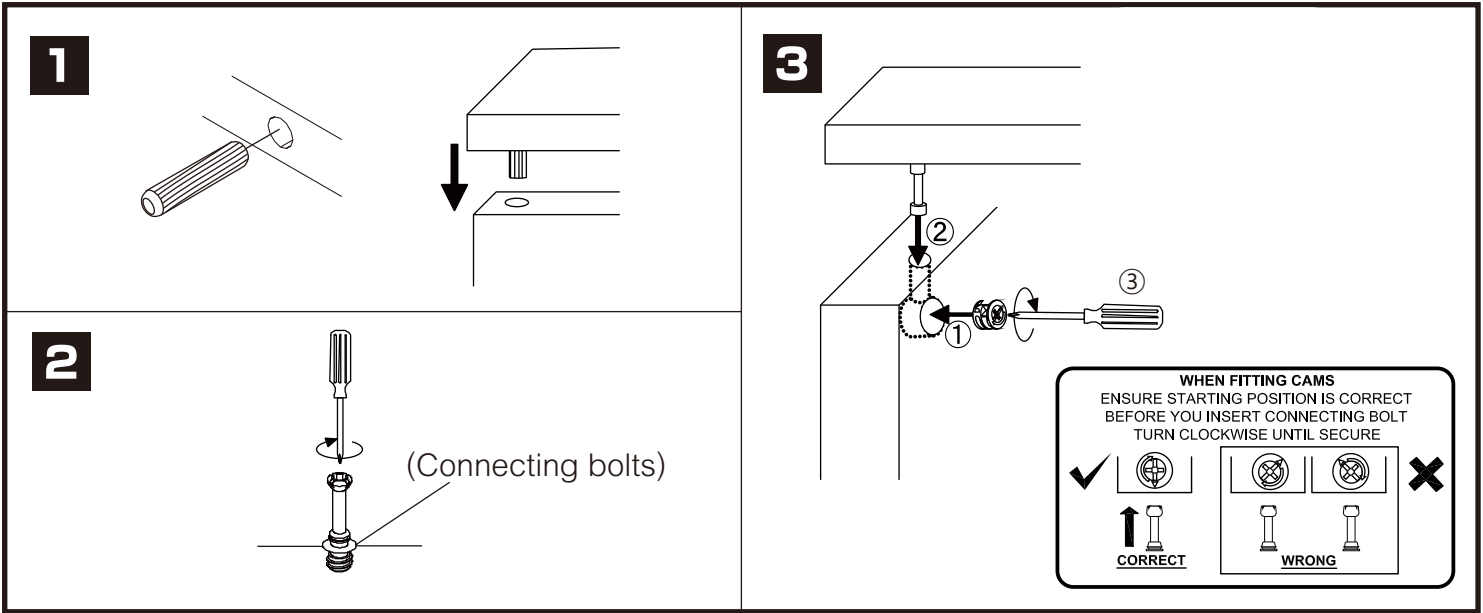

CHAMP G01

BED 6 ft.

CONNECT SYSTEM

HARDWARE

-BODY SET

x 6

16mm.

x 6

x 30

M4x16mm.

x 3

M4x30mm.

x 30

M4x13mm.

x 32

M4x30mm.