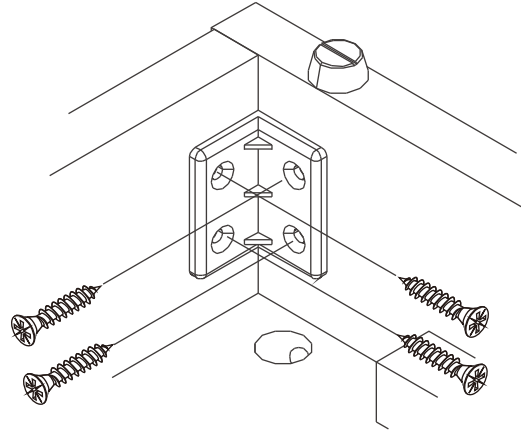

CHAMP G01

BED 6 ft.

CONNECT SYSTEM

HARDWARE

-BODY SET

x 6

16mm.

x 6

#8x35

x 34

M4x16mm.

x 174

x 27

x 8

No.1

x 3

x 30

M4x16mm.

x 3

M4x30mm.

x 30

M4x13mm.

x 32

M4x30mm.