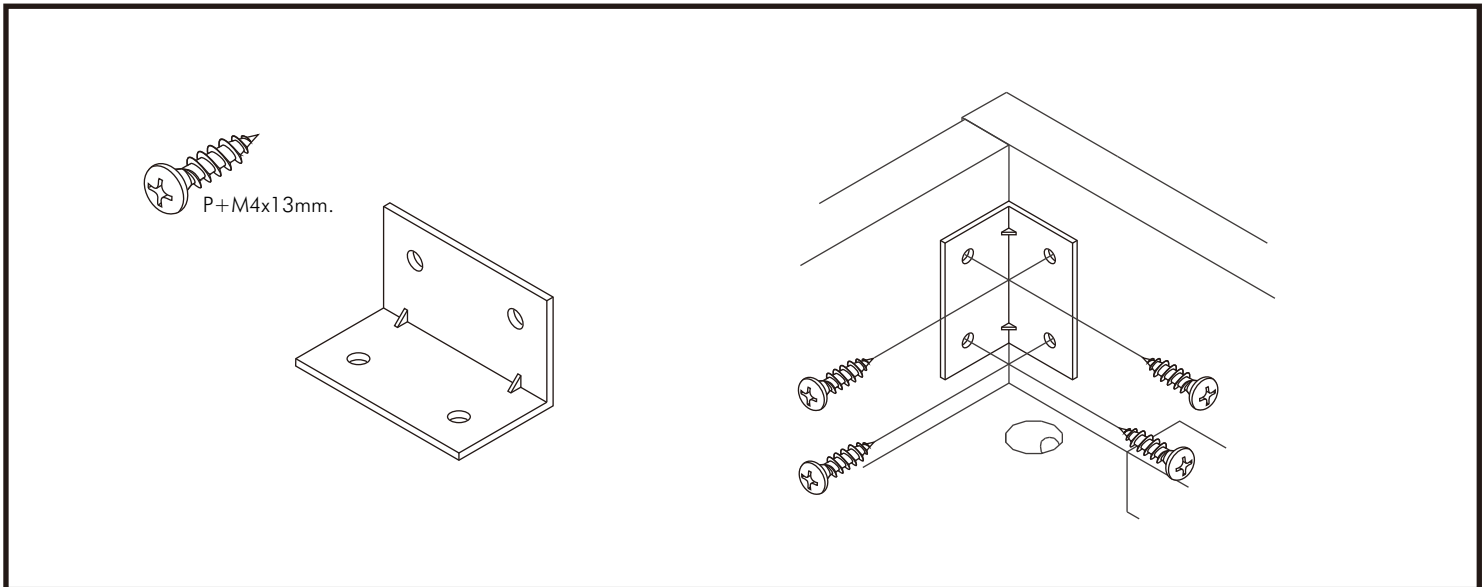

CHAMP G01

BED 6 ft.

CONNECT SYSTEM

HARDWARE

-BODY SET

x 6

16mm.

x 6

#8x35

x 34

M4x16mm.

x 174

x 27

x 8

No.1

x 3

x 30

M4x16mm.

x 3

M4x30mm.

x 30

M4x13mm.

x 32

M4x30mm.