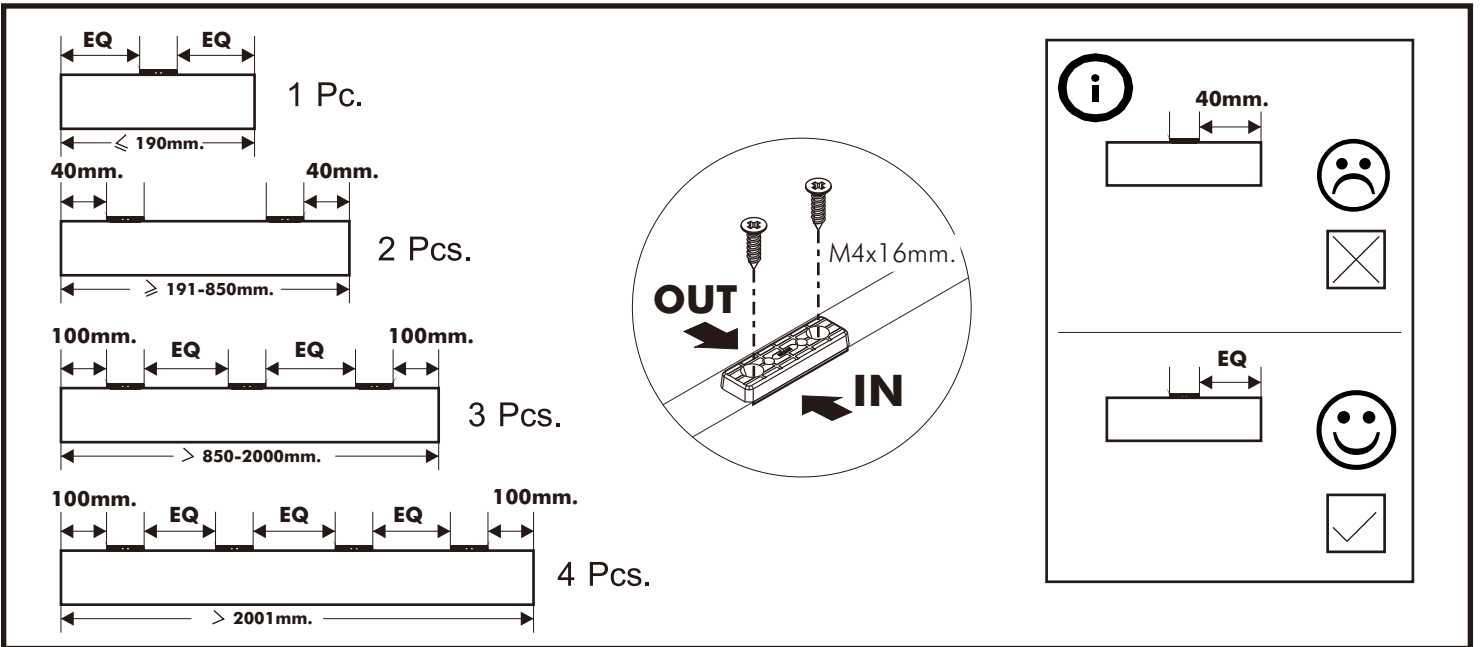

CHAMP G01

BED 6 ft.

CONNECT SYSTEM

HARDWARE

-BODY SET

x 6

16mm.

x 6

#8x35

x 34

M4x16mm.

x 174

x 27

x 8

No.1

x 3

x 30

M4x16mm.

x 3

M4x30mm.

x 30

M4x13mm.

x 32

M4x30mm.

x 44

JCB+M6x60

x 4

x 11

ASSEMBLY

-BODY SET

1.

2.