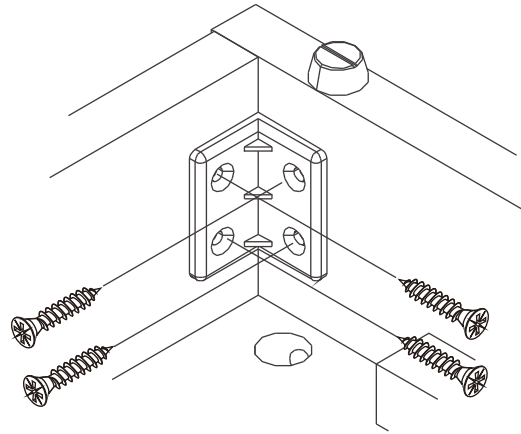

CHAMP M02

BED 5 ft.

CONNECT SYSTEM

HARDWARE

-BODY SET

x 4

16mm.

x 4

#8x35

x 30

#8x50

x 3

x 26

x 8

No.1

x 3

x 23

x 4

M4x30mm.

x 30

M4x50mm.

x 8

M4x30mm.

x 20