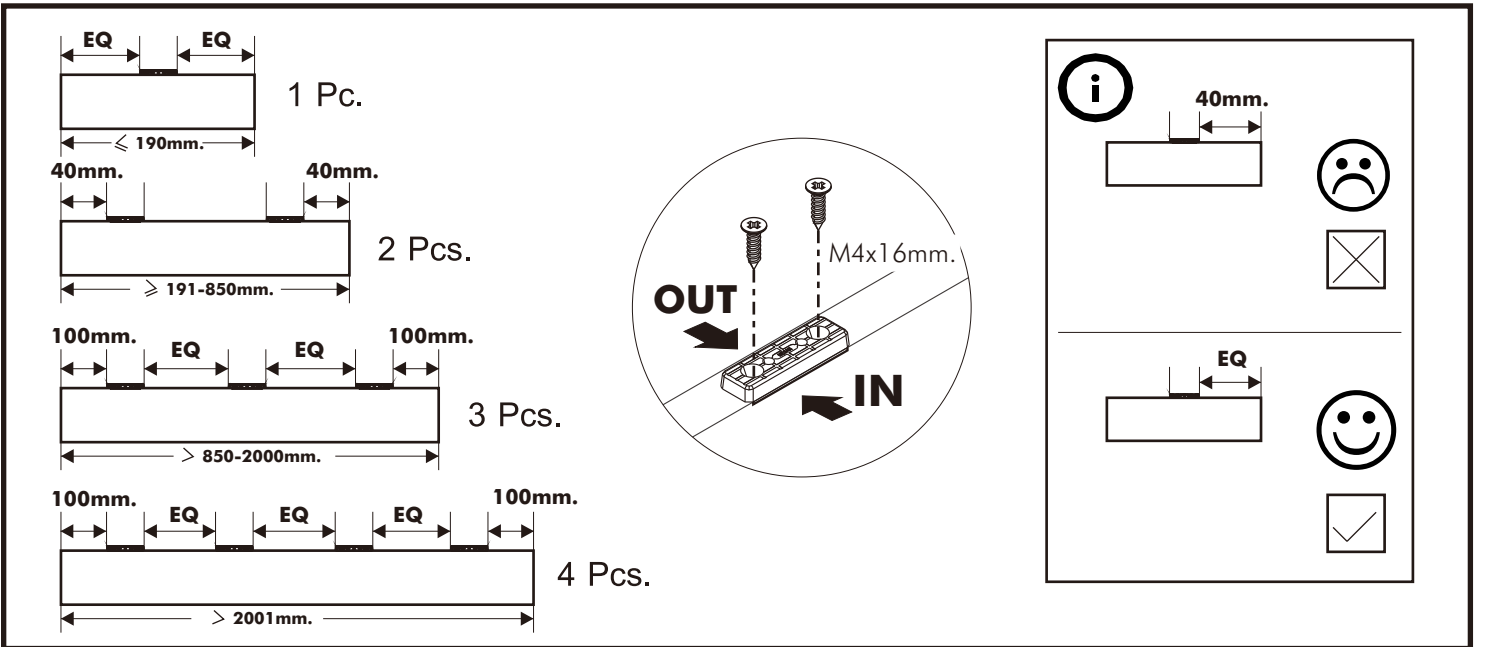

CHAMP M02

BED 5 ft.

CONNECT SYSTEM

HARDWARE

-BODY SET

x 4

16mm.

x 4

#8x35

x 30

#8x50

x 3

x 26

x 8

No.1

x 3

x 23

x 4

M4x30mm.

x 30

M4x50mm.

x 8

M4x30mm.

x 20

JCB+M6x60

x 4

M4x13mm.

x 32

M4x16mm.

x 3

M4x16mm.

x 160