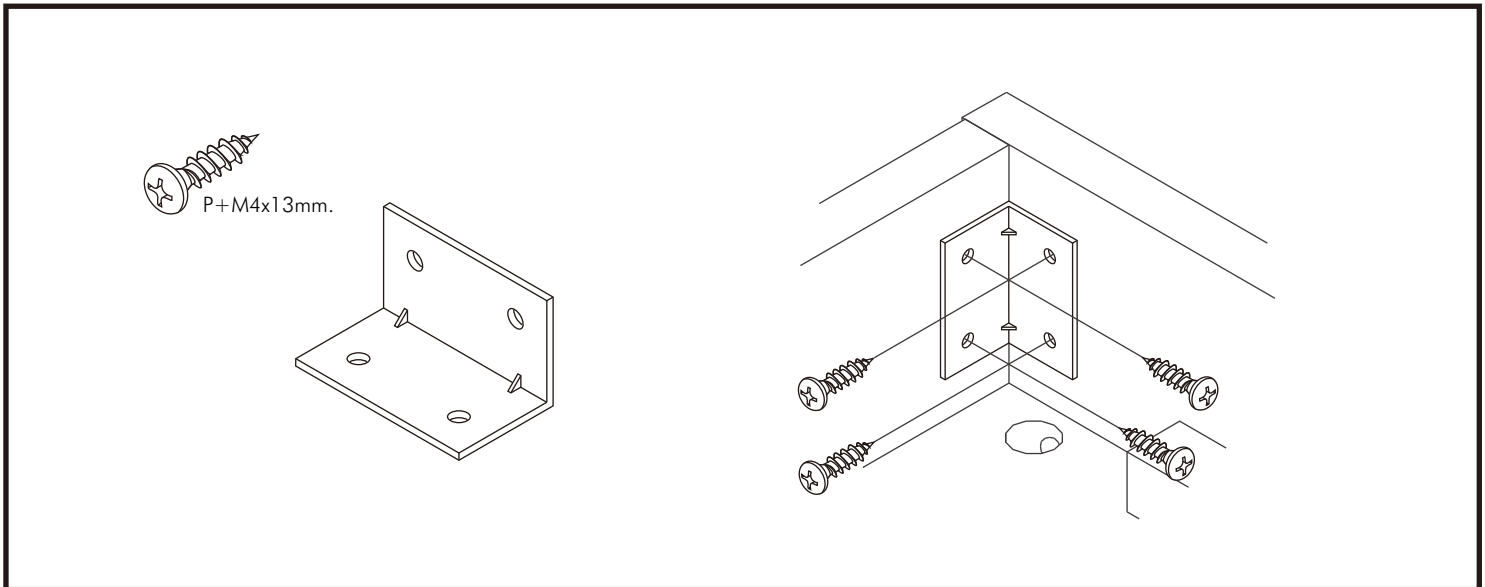

CHAMP M02

BED 5 ft.

CONNECT SYSTEM

HARDWARE

-BODY SET

x 4

16mm.

x 4

#8x35

x 30

#8x50

x 3

x 26

x 8

No.1

x 3

x 23

x 4

M4x30mm.

x 30

M4x50mm.

x 8

M4x30mm.

x 20