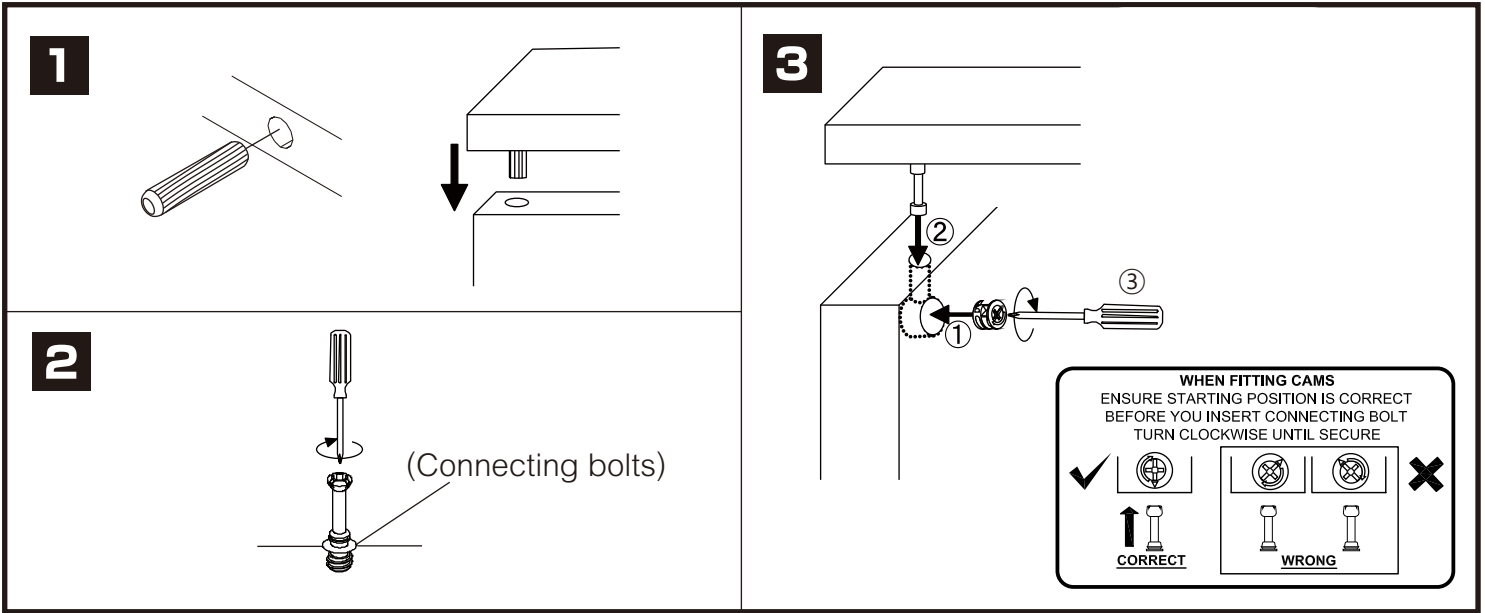

CHAMP M02

BED 5 ft.

CONNECT SYSTEM

HARDWARE

-BODY SET

x 4

16mm.

x 4