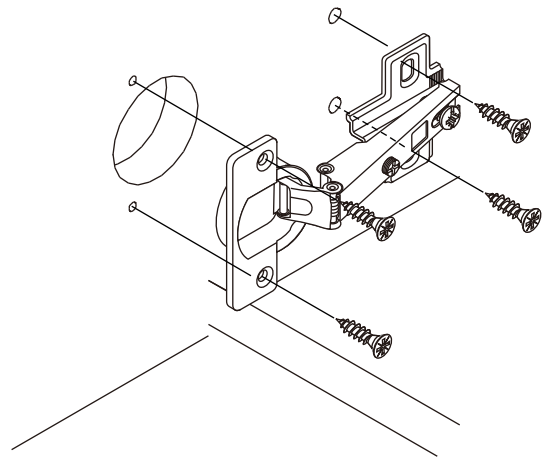

CHAMP M02

TOP BOX 2 DOOR SET A2

CONNECT SYSTEM

M3.5x20mm.

M4x16mm.

HARDWARE

-BODY SET

x 1

x 2

x 4

x 4

M4x16mm.

x 16

M3.5x20mm.

x 4

M4x13mm.

x 2

M4x25mm.

x 4

M4x50mm.

x 12

M4x16mm.

x 3

ASSEMBLY

-BODY SET

1.

2.

3.

4.