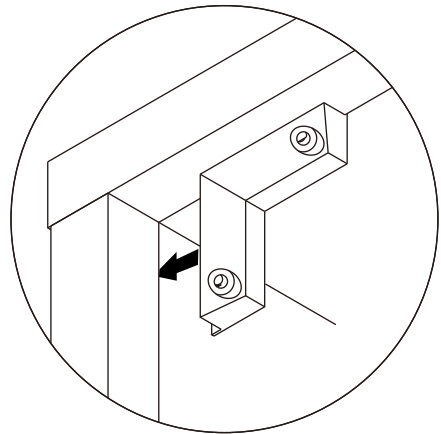

CHAMP M02

TOP BOX 2 DOOR SET A2

CONNECT SYSTEM

M3.5x20mm.

M4x16mm.

HARDWARE

-BODY SET

x 1

x 2

x 4

x 4

M4x16mm.

x 16

M3.5x20mm.

x 4

M4x13mm.

x 2

M4x25mm.

x 4

M4x50mm.

x 12

M4x16mm.

x 3

ASSEMBLY