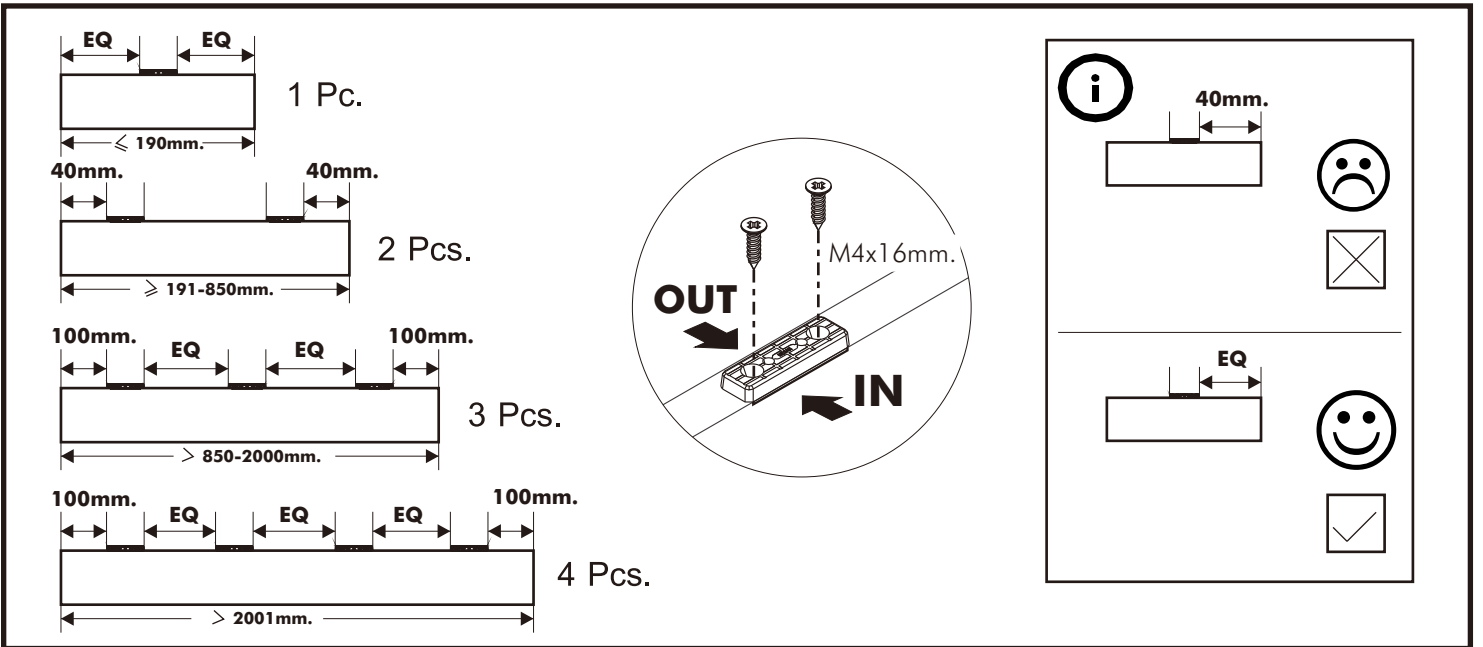

CHAMP M01

BED 5 ft.

CONNECT SYSTEM

HARDWARE

-BODY SET

x 4

16mm.

x 4

#8x35

x 24

M4x16mm.

x 3

x 26

x 8

No.1

x 3

x 36

M4x16mm.

x 196

M4x30mm.

x 30

M4x50mm.

x 9

M4x30mm.

x 20

JCB+M6x60

x 4

M4x13mm.

x 32

x 5

ASSEMBLY

-BODY SET