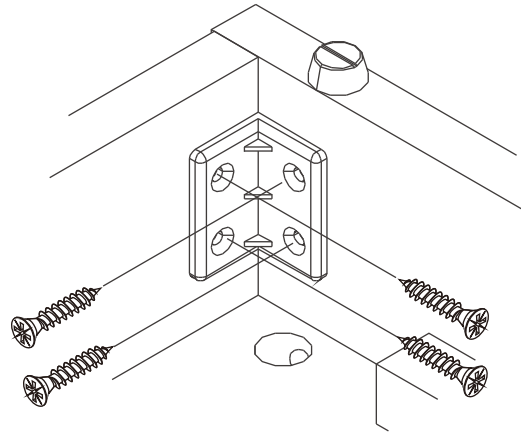

CHAMP M01

BED 5 ft.

CONNECT SYSTEM

HARDWARE

-BODY SET

x 4

16mm.

x 4

#8x35

x 24

M4x16mm.

x 3

x 26

x 8

No.1

x 3

x 36

M4x16mm.

x 196

M4x30mm.

x 30

M4x50mm.

x 9

M4x30mm.

x 20

JCB+M6x60

x 4

M4x13mm.

x 32

x 5

ASSEMBLY

-BODY SET