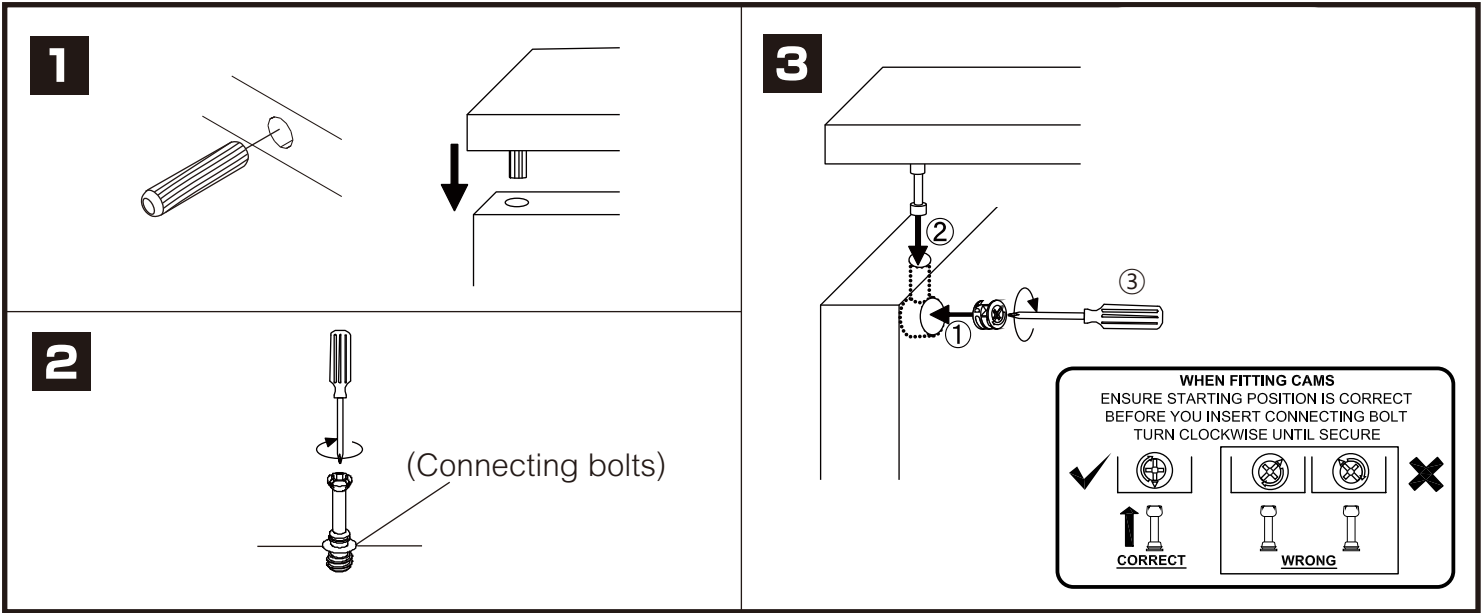

CHAMP M01

BED 5 ft.

CONNECT SYSTEM

HARDWARE

-BODY SET

x 4

16mm.

x 4