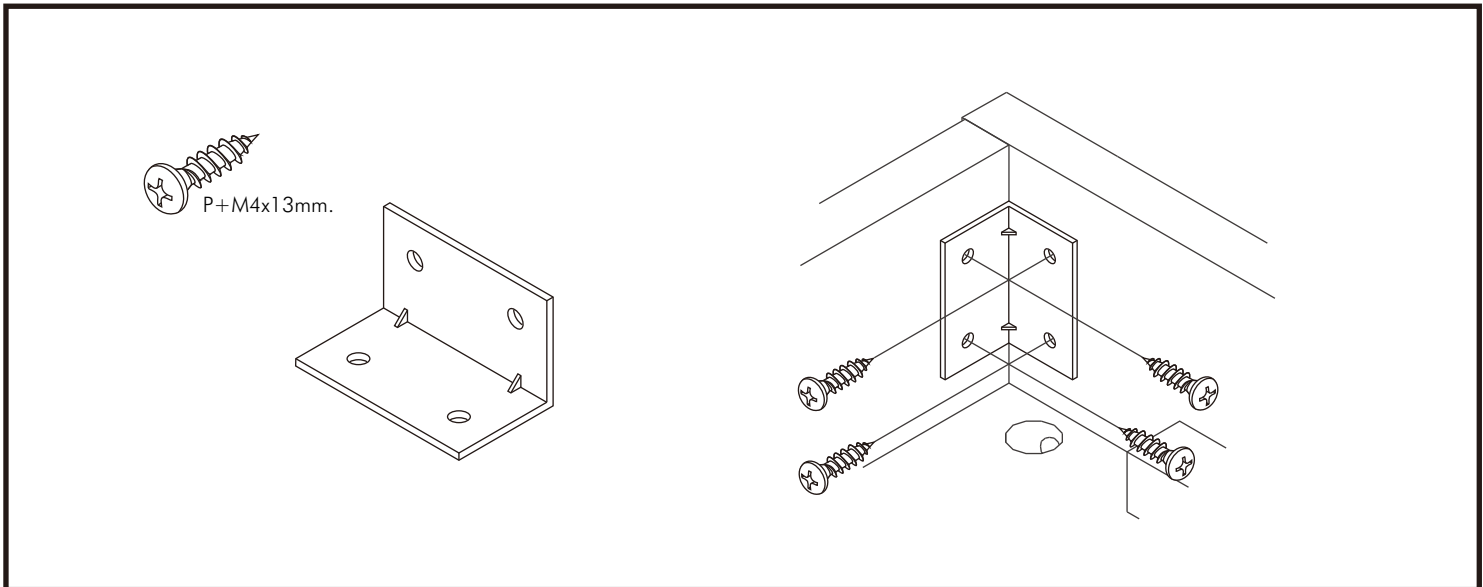

CHAMP M01

BED 5 ft.

CONNECT SYSTEM

HARDWARE

-BODY SET

x 4

16mm.

x 4

#8x35

x 24

M4x16mm.

x 3

x 26

x 8

No.1

x 3

x 36

M4x16mm.

x 196

M4x30mm.

x 30

M4x50mm.

x 9

M4x30mm.