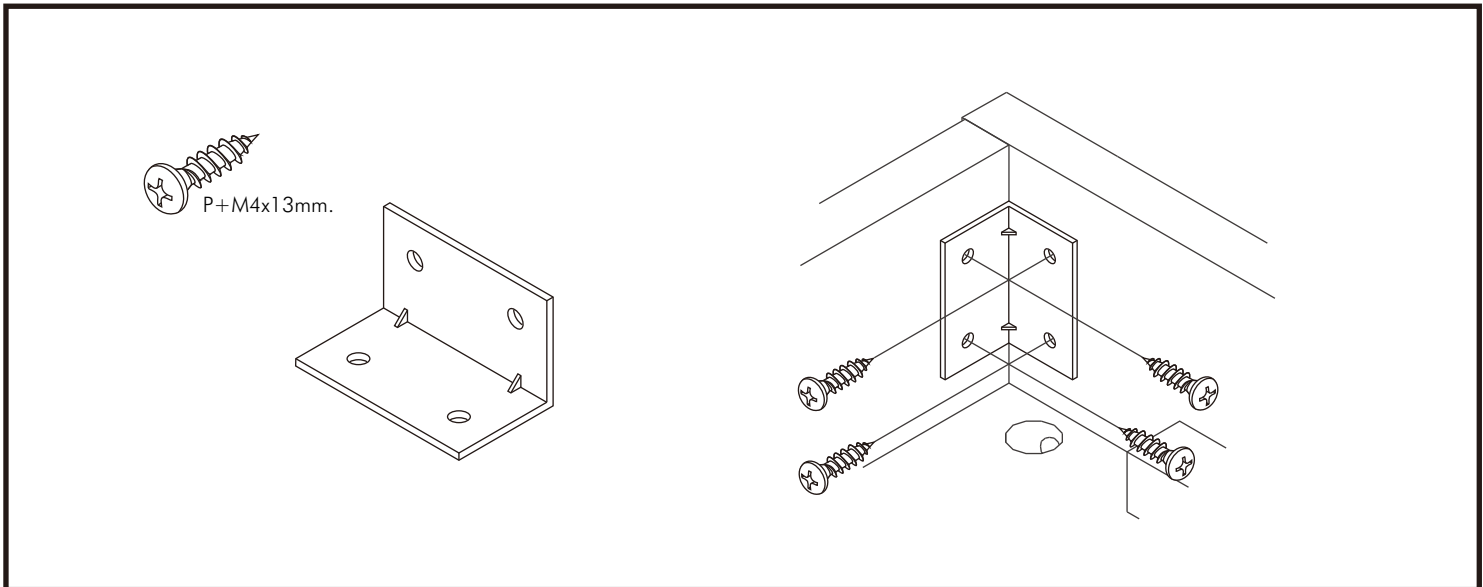

CHAMP M01

BED 3.5 ft.

CONNECT SYSTEM

HARDWARE

-BODY SET

x 4

16mm.

x 4

#8x35

x 24

M4x16mm.

x 2

x 20

x 8

No.1

x 2

x 19

M4x16mm.

x 116

M4x30mm.

x 30

M4x50mm.

x 6

M4x30mm.