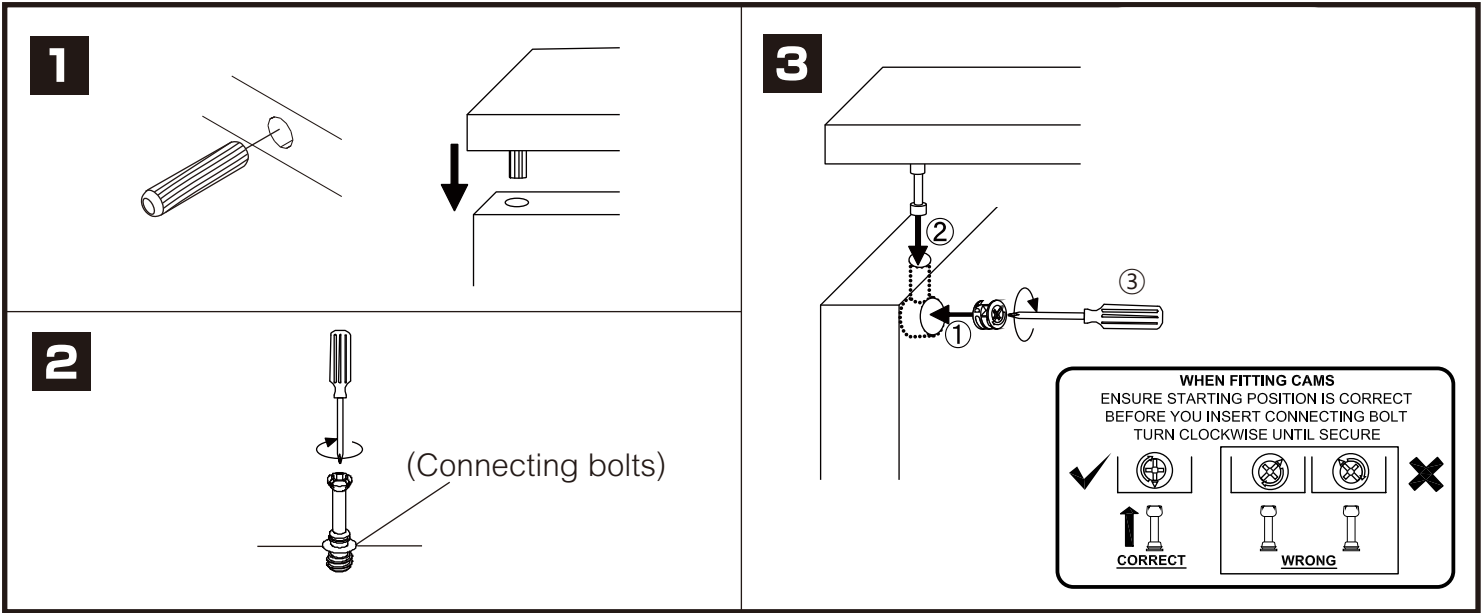

CHAMP M01

BED 3.5 ft.

CONNECT SYSTEM

HARDWARE

-BODY SET

x 4

16mm.

x 4