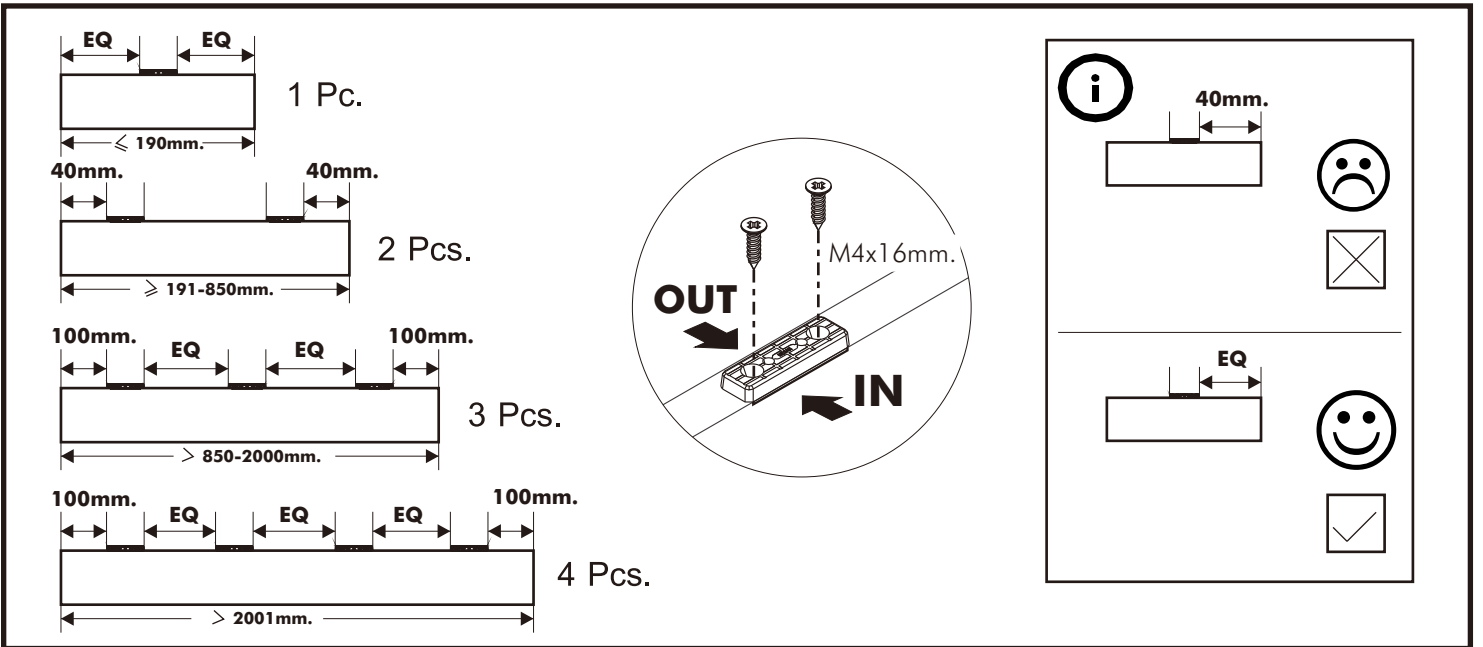

CHAMP M01

BED 3.5 ft.

CONNECT SYSTEM

HARDWARE

-BODY SET

x 4

16mm.

x 4

#8x35

x 24

M4x16mm.

x 2

x 20

x 8

No.1

x 2

x 19

M4x16mm.

x 116

M4x30mm.

x 30

M4x50mm.

x 6

M4x30mm.

x 8

JCB+M6x60

x 4

M4x13mm.

x 32

x 2

ASSEMBLY

-BODY SET