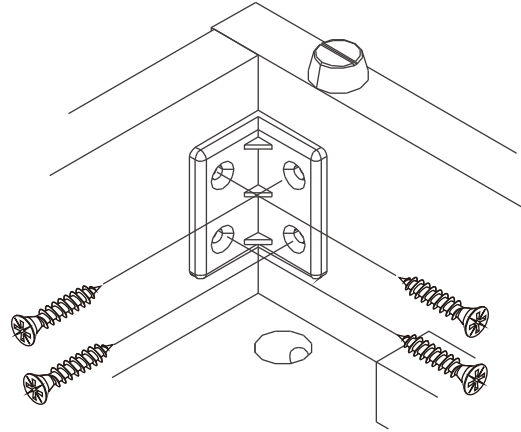

CHAMP M01

BED 3.5 ft.

CONNECT SYSTEM

HARDWARE

-BODY SET

x 4

16mm.

x 4

#8x35

x 24

M4x16mm.

x 2

x 20

x 8

No.1

x 2

x 19

M4x16mm.

x 116

M4x30mm.

x 30

M4x50mm.

x 6

M4x30mm.