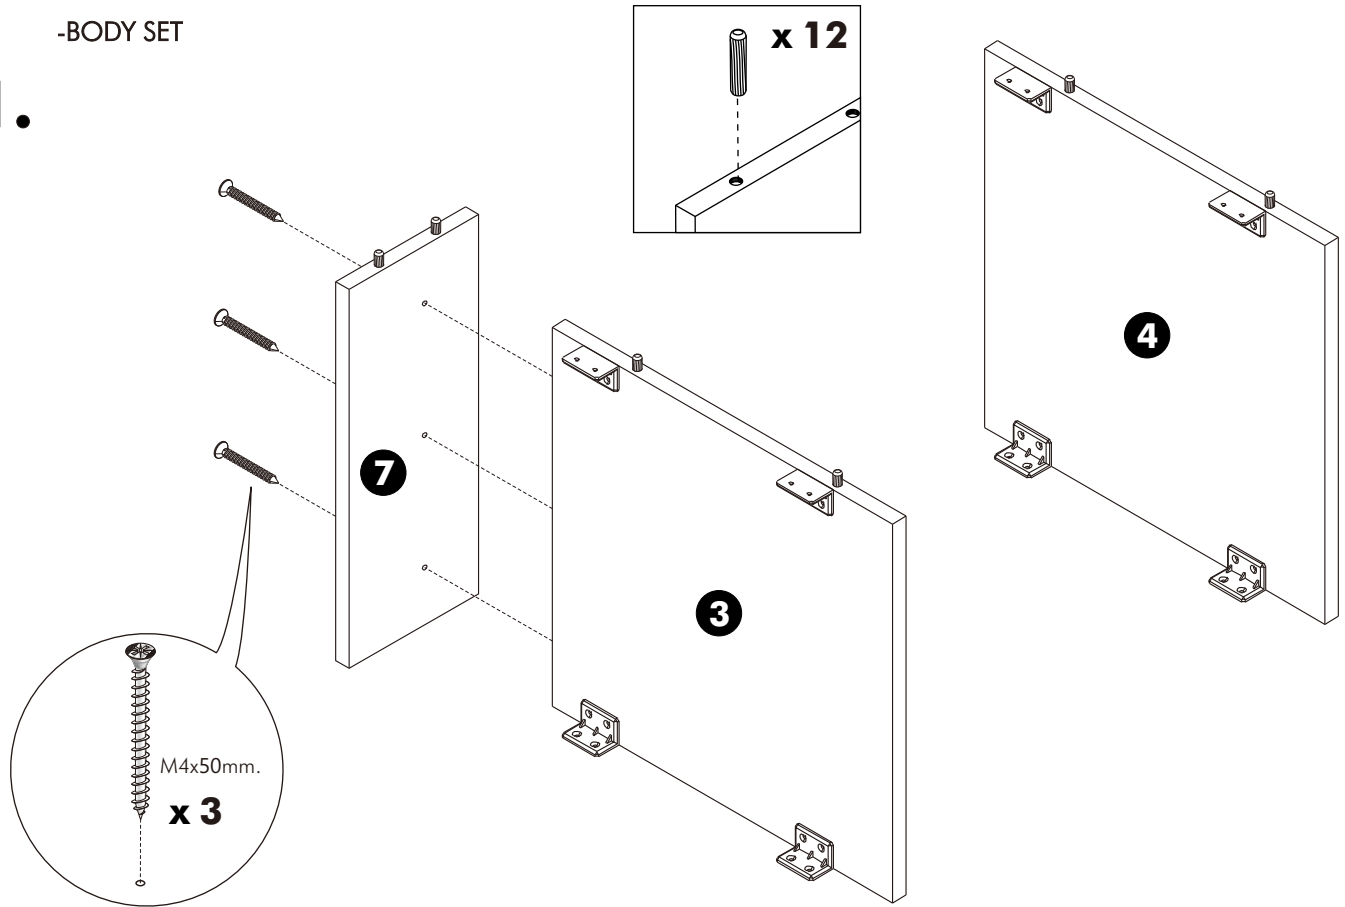

40mm.

EQ

☹

☺

☒

☑

M4x16mm.

HARDWARE

-BODY SET

#8x35

x 12

x 8

x 17

M4x16mm.

x 84

M4x50mm.

x 3

ASSEMBLY

-BODY SET

1.

2.