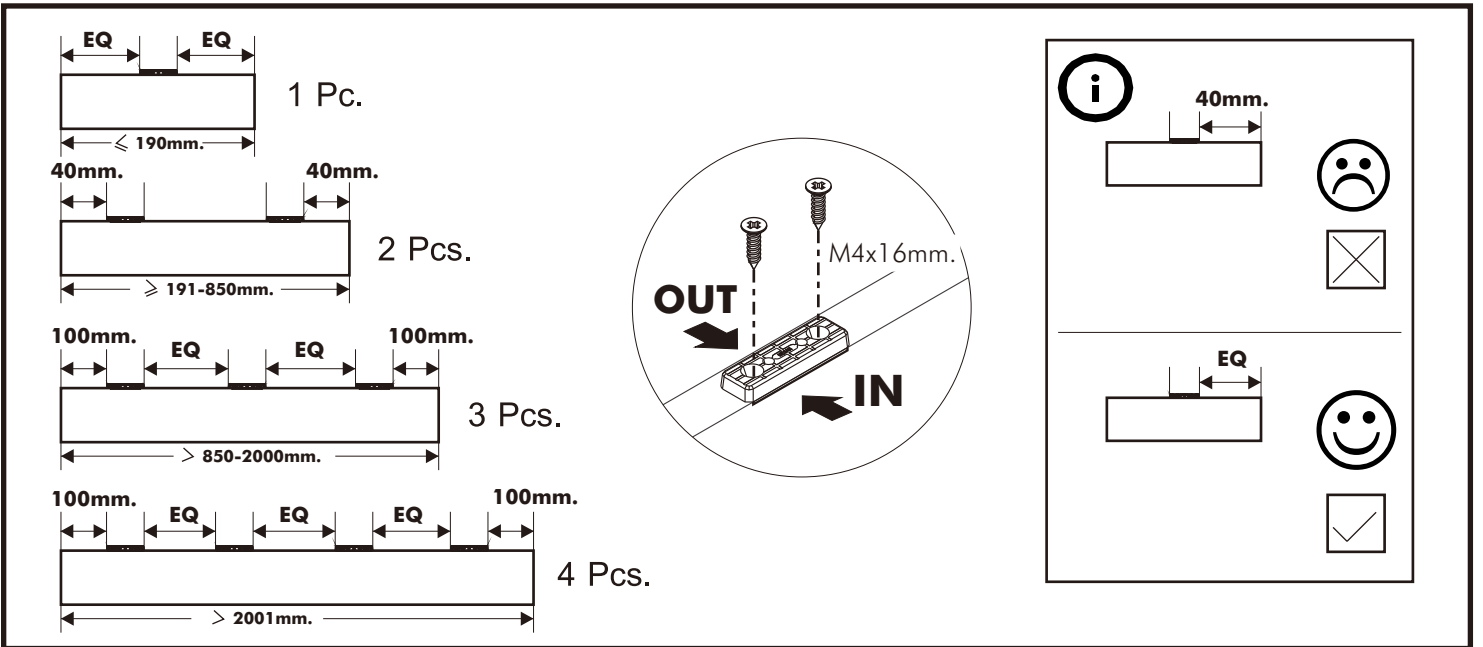

CHAMP M01

BED 6 ft.

CONNECT SYSTEM

HARDWARE

-BODY SET

x 4

16mm.

x 4

#8x35

x 26

M4x16mm.

x 3

x 27

x 8

No.1

x 3

x 37

M4x16mm.

x 202

M4x30mm.

x 30

M4x50mm.

x 9

M4x30mm.

x 24

JCB+M6x60

x 4

M4x13mm.

x 32

x 6

ASSEMBLY

-BODY SET