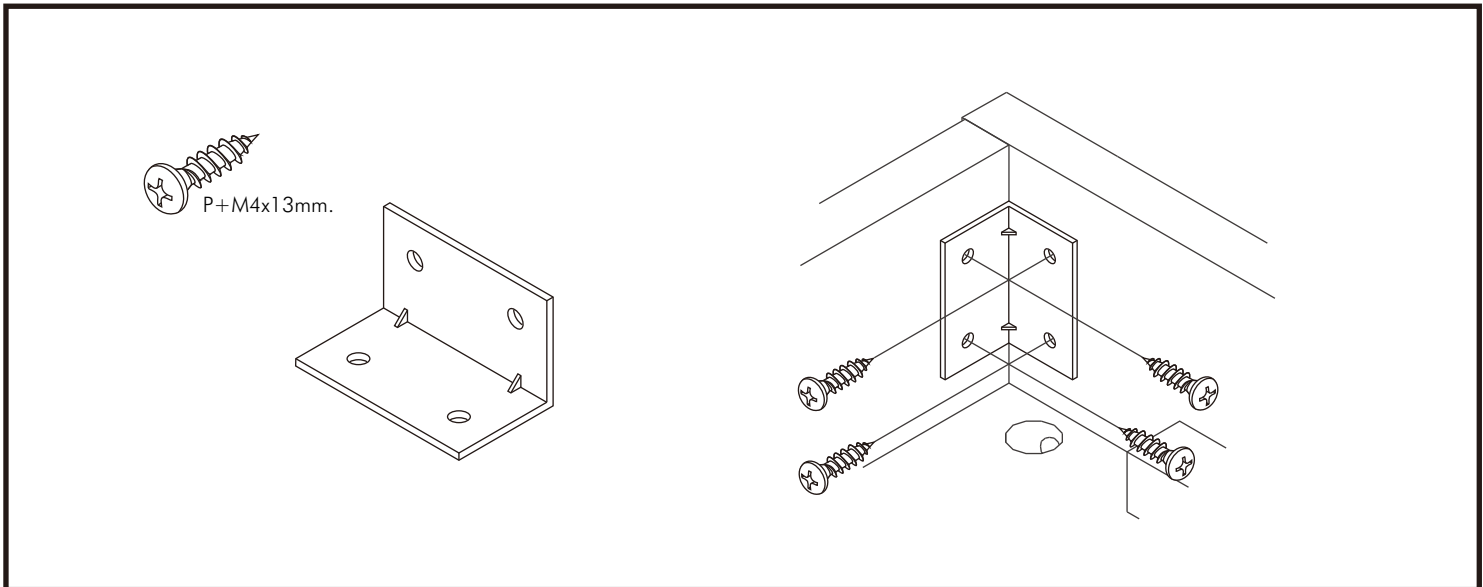

CHAMP M01

BED 6 ft.

CONNECT SYSTEM

HARDWARE

-BODY SET

x 4

16mm.

x 4

#8x35

x 26

M4x16mm.

x 3

x 27

x 8

No.1

x 3

x 37

M4x16mm.

x 202

M4x30mm.

x 30

M4x50mm.

x 9

M4x30mm.