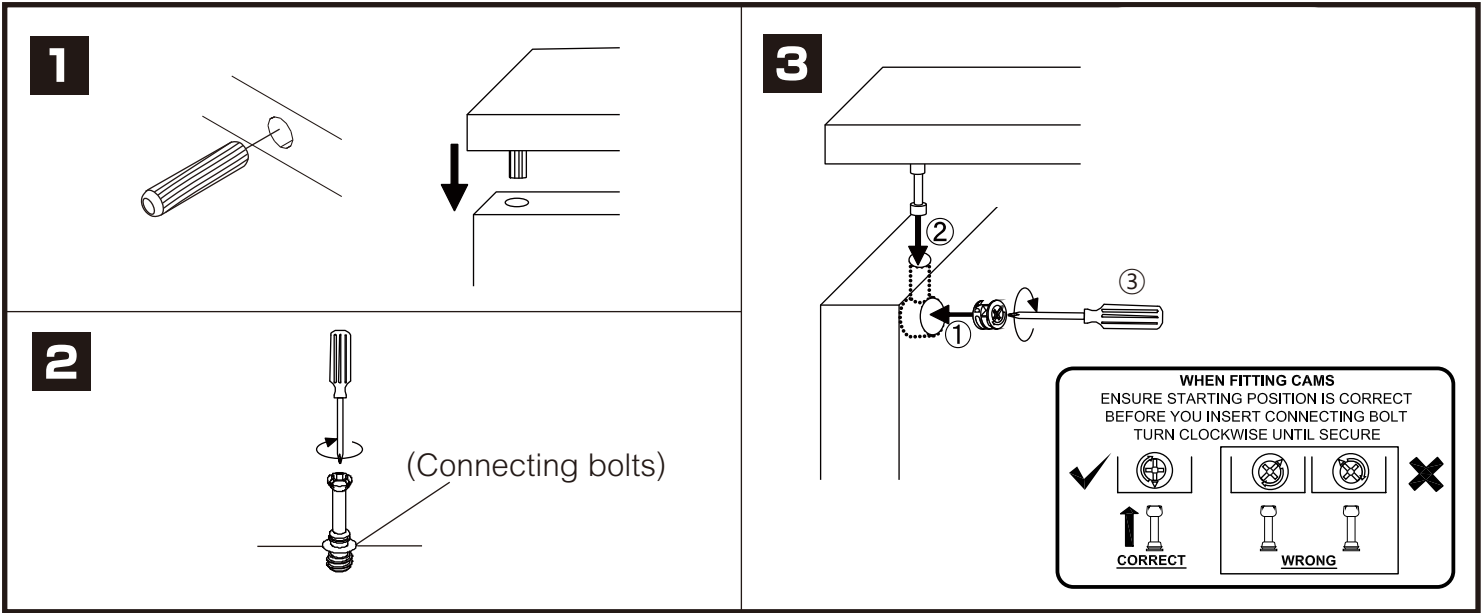

CHAMP M01

BED 6 ft.

CONNECT SYSTEM

HARDWARE

-BODY SET

x 4

16mm.

x 4