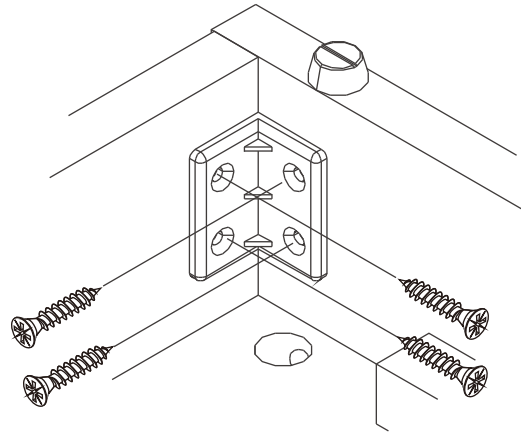

CHAMP M01

BED 6 ft.

CONNECT SYSTEM

HARDWARE

-BODY SET

x 4

16mm.

x 4

#8x35

x 26

M4x16mm.

x 3

x 27

x 8

No.1

x 3

x 37

M4x16mm.

x 202

M4x30mm.

x 30

M4x50mm.

x 9

M4x30mm.

x 24

JCB+M6x60

x 4

M4x13mm.

x 32

x 6

ASSEMBLY

-BODY SET