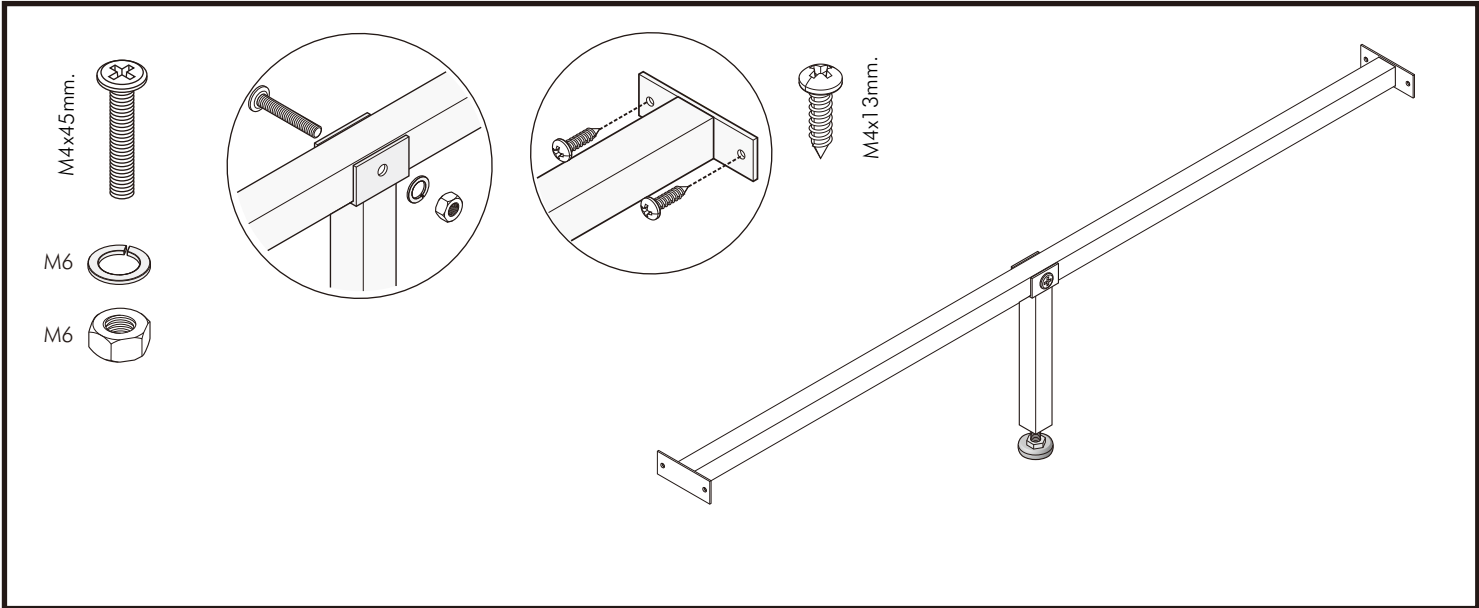

SHERRIN

Bed 3.5 ft

CONNECT SYSTEM

1

3

2

(Connecting bolts)

WHEN FITTING CAMS
 ENSURE STARTING POSITION IS CORRECT
 BEFORE YOU INSERT CONNECTING BOLT
 TURN CLOCKWISE UNTIL SECURE

✓				✗
	CORRECT	WRONG		

M4x16mm.

M4x16mm.

i

40mm.

☹️

☒

EQ

😊

☑️

JBC-L4 M6x60+CROSS

HARDWARE

-BODY SET

x 4

x 4

x 8

M4x30mm.

x 38

M4x16mm.

x 2

ASSEMBLY

-BODY SET

1.

2.