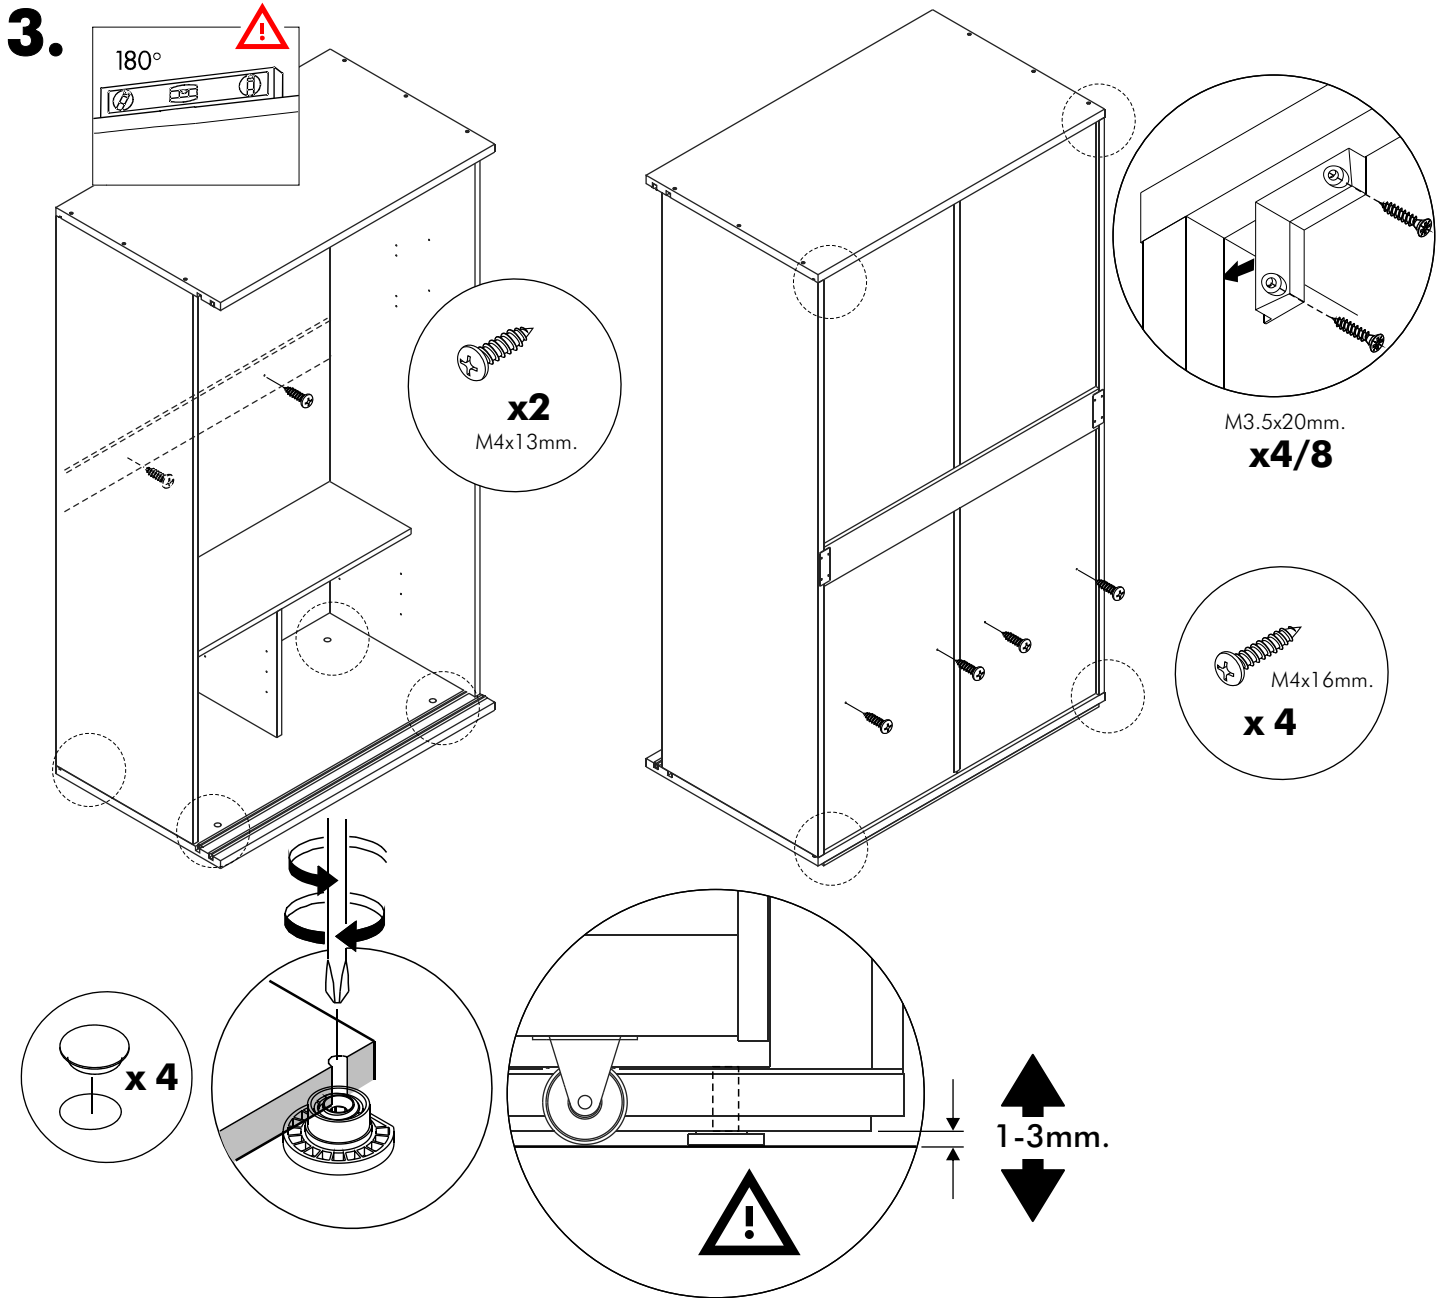

ASSEMBLY

-BODY SET

1.

2.

ASSEMBLY

-DOOR SET

1.

M3.5x16mm.
x 10/20