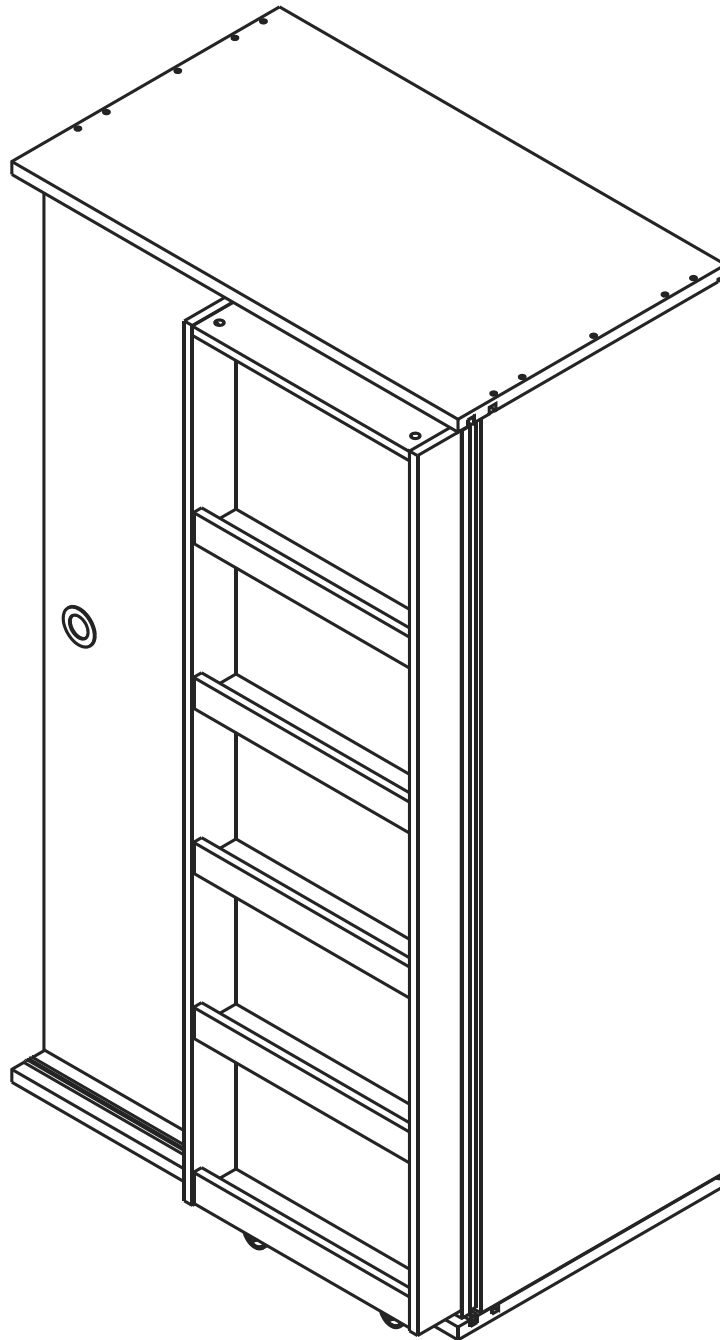

ANISTA

Wardrobe slide W100cm

CONNECT SYSTEM

1

2

(Connecting bolts)

3

WHEN FITTING CAMS
ENSURE STARTING POSITION IS CORRECT
BEFORE YOU INSERT CONNECTING BOLT
TURN CLOCKWISE UNTIL SECURE

✓				✗
↑				
CORRECT		WRONG		

M4x16mm.

HARDWARE

-BODY SET

x 8

19mm.

x 8

#8x35