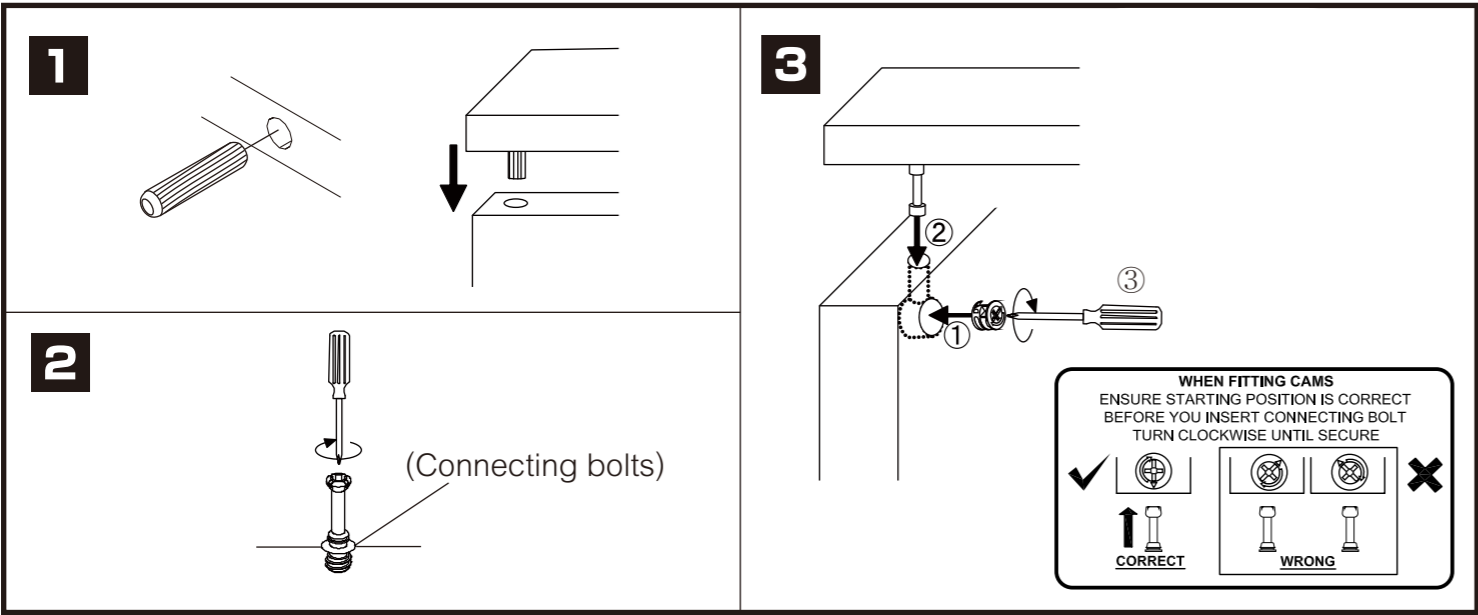

CONNECT SYSTEM

Conference (PTA12)

4.

Walailak University

HARDWARE

-BODY SET

x 66

x 38

x 84

x 28

x 28

x 70

1.

2.

3.