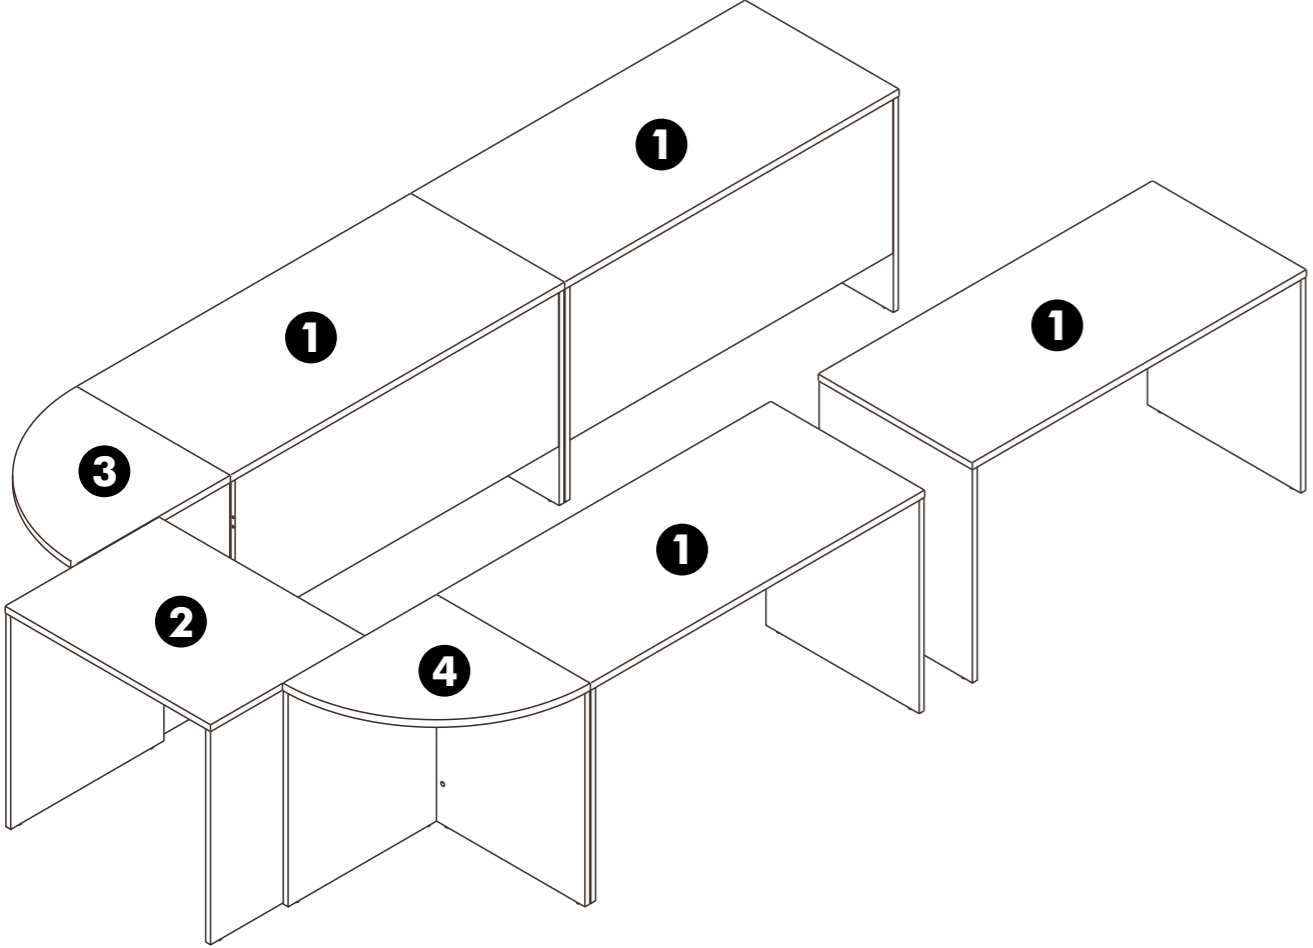

CONNECT SYSTEM

Conference (PTA12)

4.

Walailak University

HARDWARE

-BODY SET

x 66

x 38

x 84

x 28

x 28

x 70

1.

2.

3.