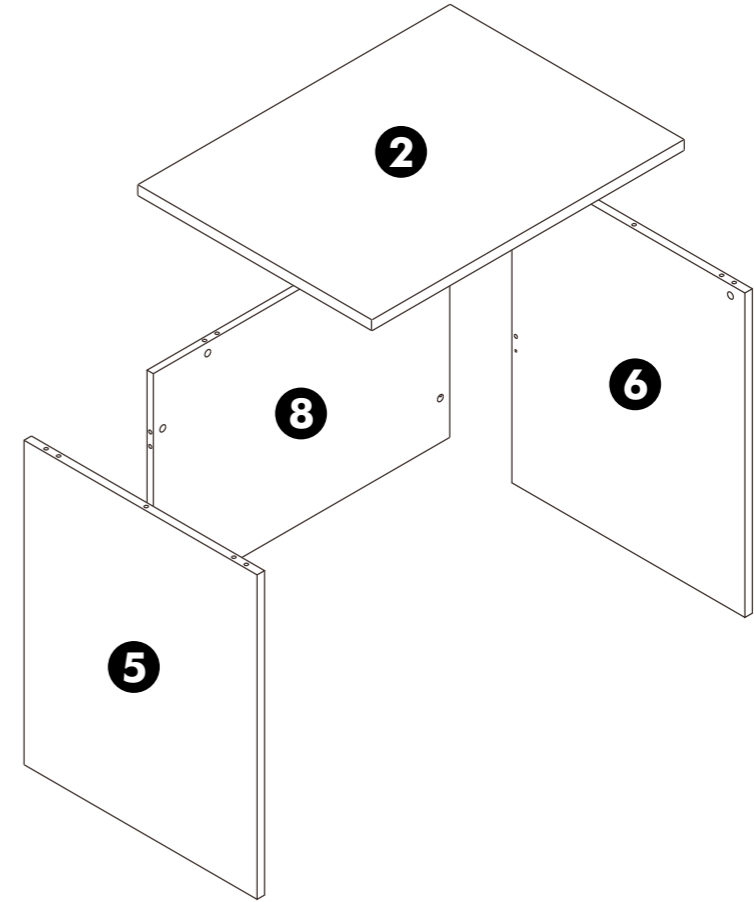

CONNECT SYSTEM

Conference (PTA12)

4.

Walailak University

HARDWARE

-BODY SET

x 66

x 38

x 84

x 28

x 28

x 70

1.

2.

3.