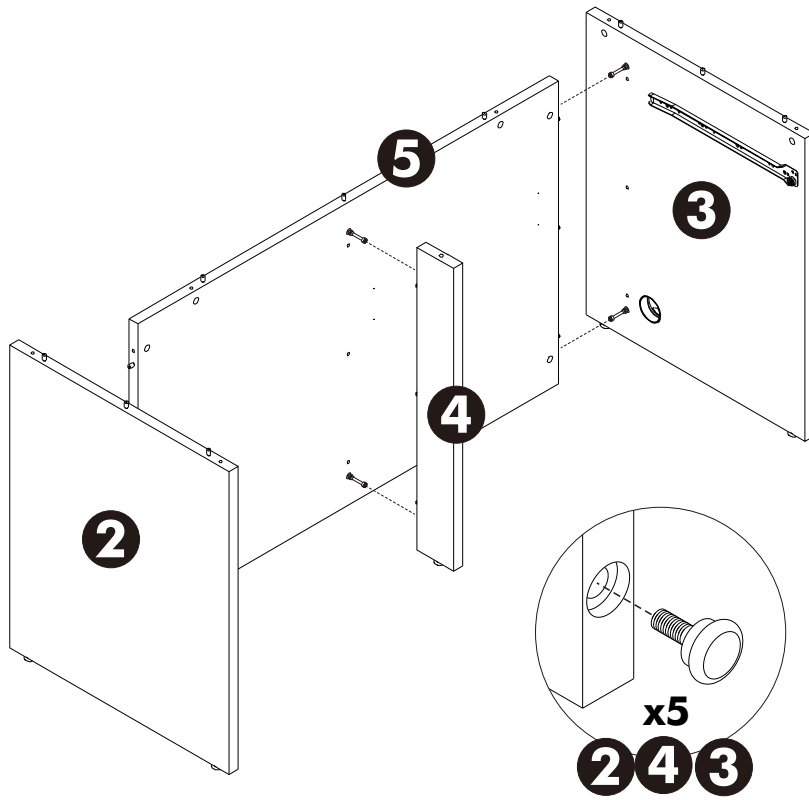

SHOPEE EXPRESS

SHOPEE (N32)Counter 120x60x110 cm.

CONNECT SYSTEM

HARDWARE

- BODY SET

x 22

x 22

x 34

x 2

x 2

x 1

ASSEMBLY

1.

2.

ASSEMBLY

3.

9

10.

40mm.
120mm.
1
80mm.

150mm.
Shopee Xpress

275mm.
74mm.