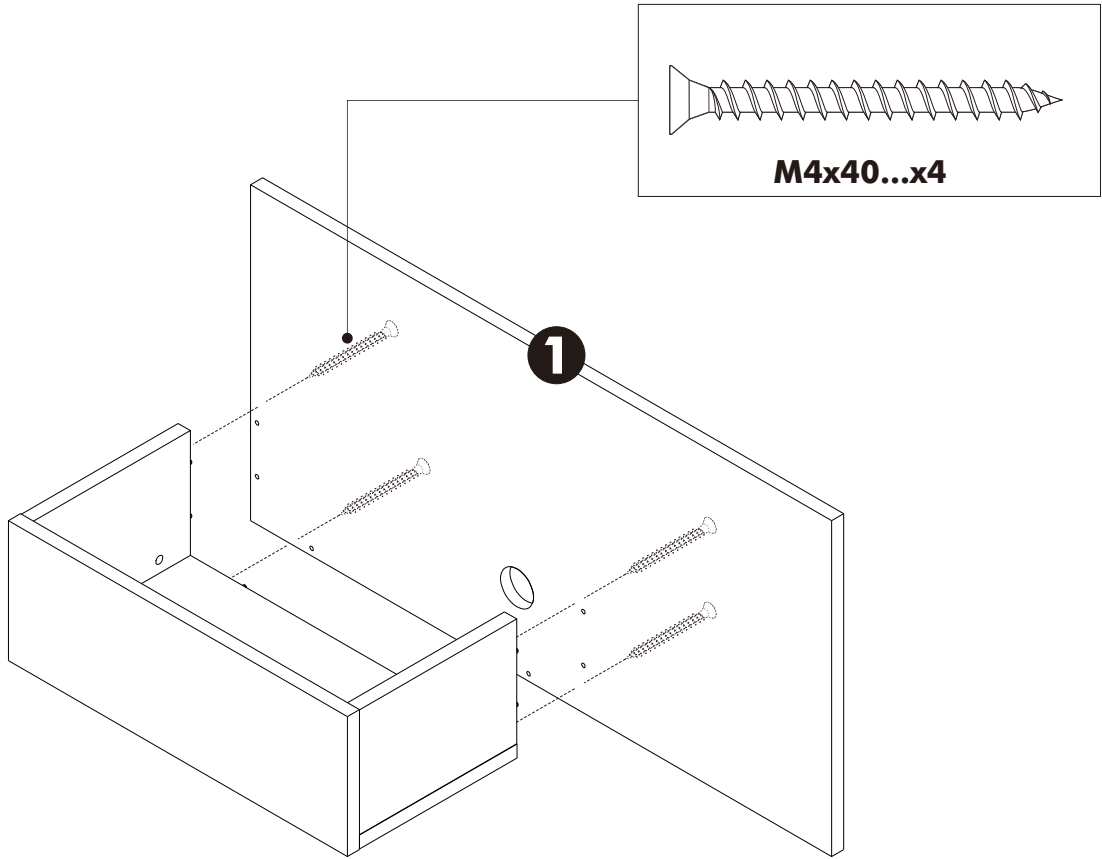

SHOPEE EXPRESS

SHOPEE (N32)Counter 120x60x110 cm.

CONNECT SYSTEM

HARDWARE

- BODY SET

x 22

x 22

x 34

x 2

x 2

x 1

ASSEMBLY

1.

2.

ASSEMBLY

3.

9

10.

40mm.
120mm.
1
80mm.

150mm.
Shopee Xpress

275mm.
74mm.