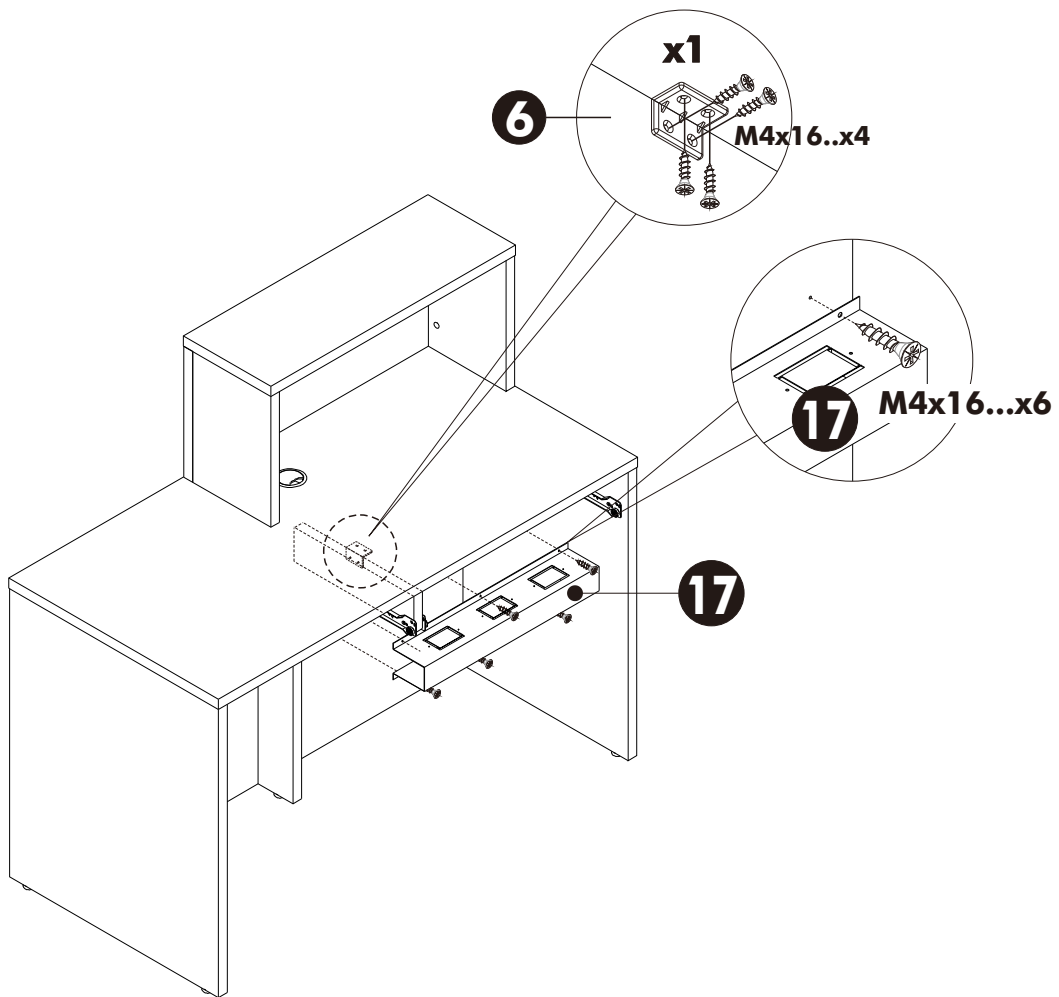

SHOPEE EXPRESS

SHOPEE (N32)Counter 120x60x110 cm.

CONNECT SYSTEM

HARDWARE

- BODY SET

x 22

x 22

x 34

4.

ASSEMBLY

5.

6.

ASSEMBLY

7.

8.

ASSEMBLY

9

10.

40mm.
120mm.
1
80mm.

150mm.
Shopee Xpress

275mm.
74mm.