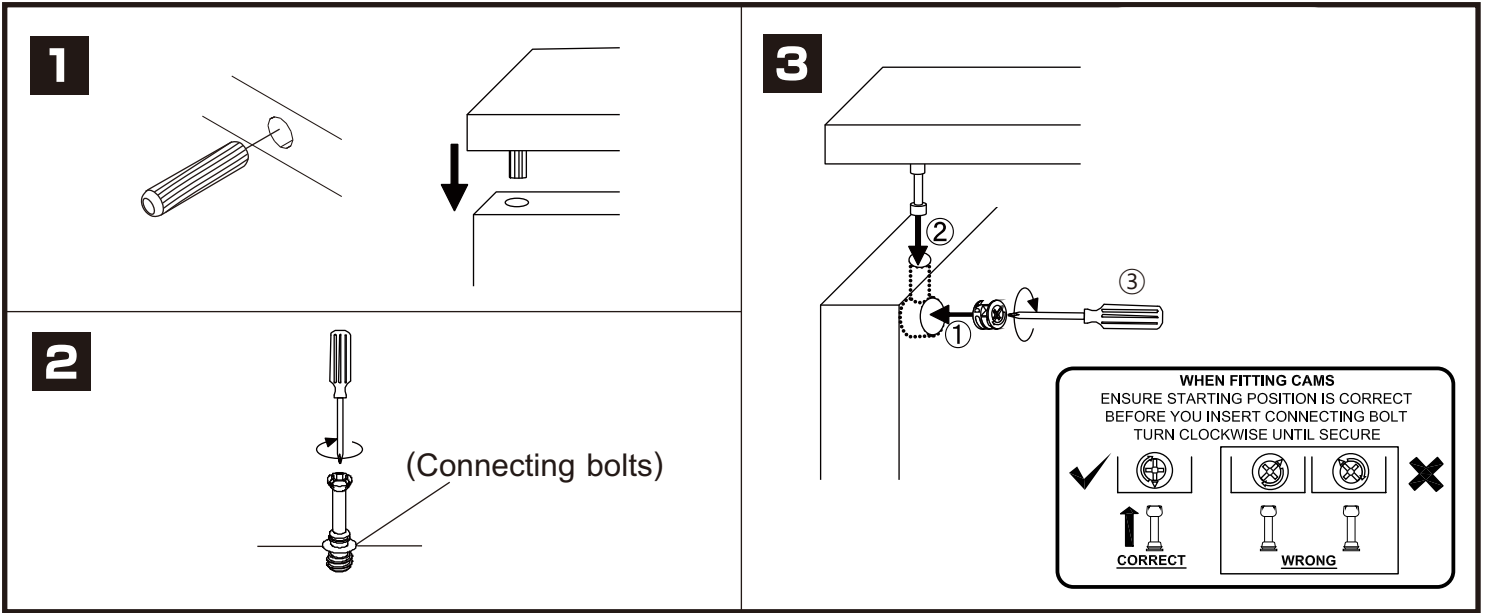

SHOPEE EXPRESS

SHOPEE (N32)Counter 120x60x110 cm.

CONNECT SYSTEM

HARDWARE

- BODY SET

x 22

x 22

x 34