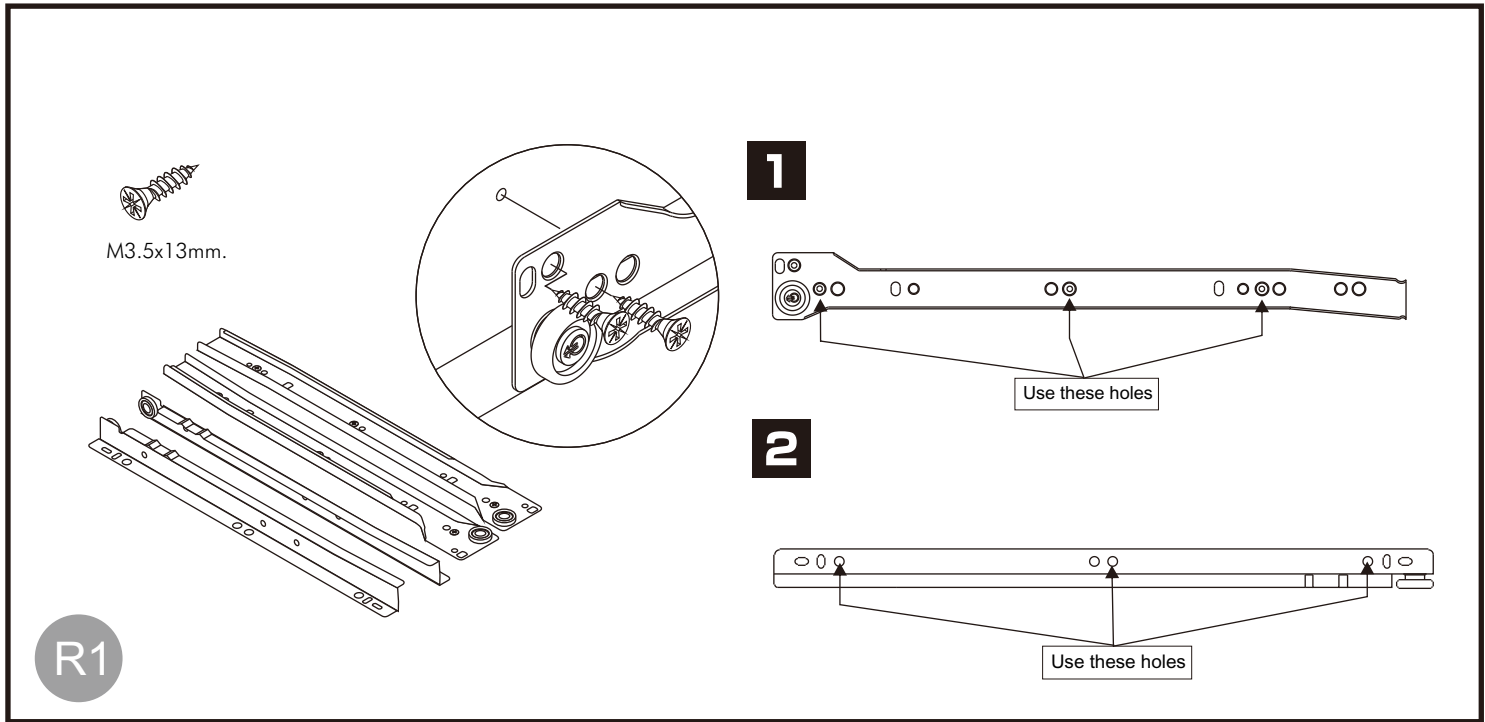

SHOPEE EXPRESS

SHOPEE (N32)Counter 120x60x110 cm.

CONNECT SYSTEM

HARDWARE

- BODY SET

x 22

x 22

x 34

x 13

x 5

x 24

x 18

x 6

x 2

x 32

x 2

9

10.

40mm.
120mm.
1
80mm.

150mm.
Shopee Xpress

275mm.
74mm.