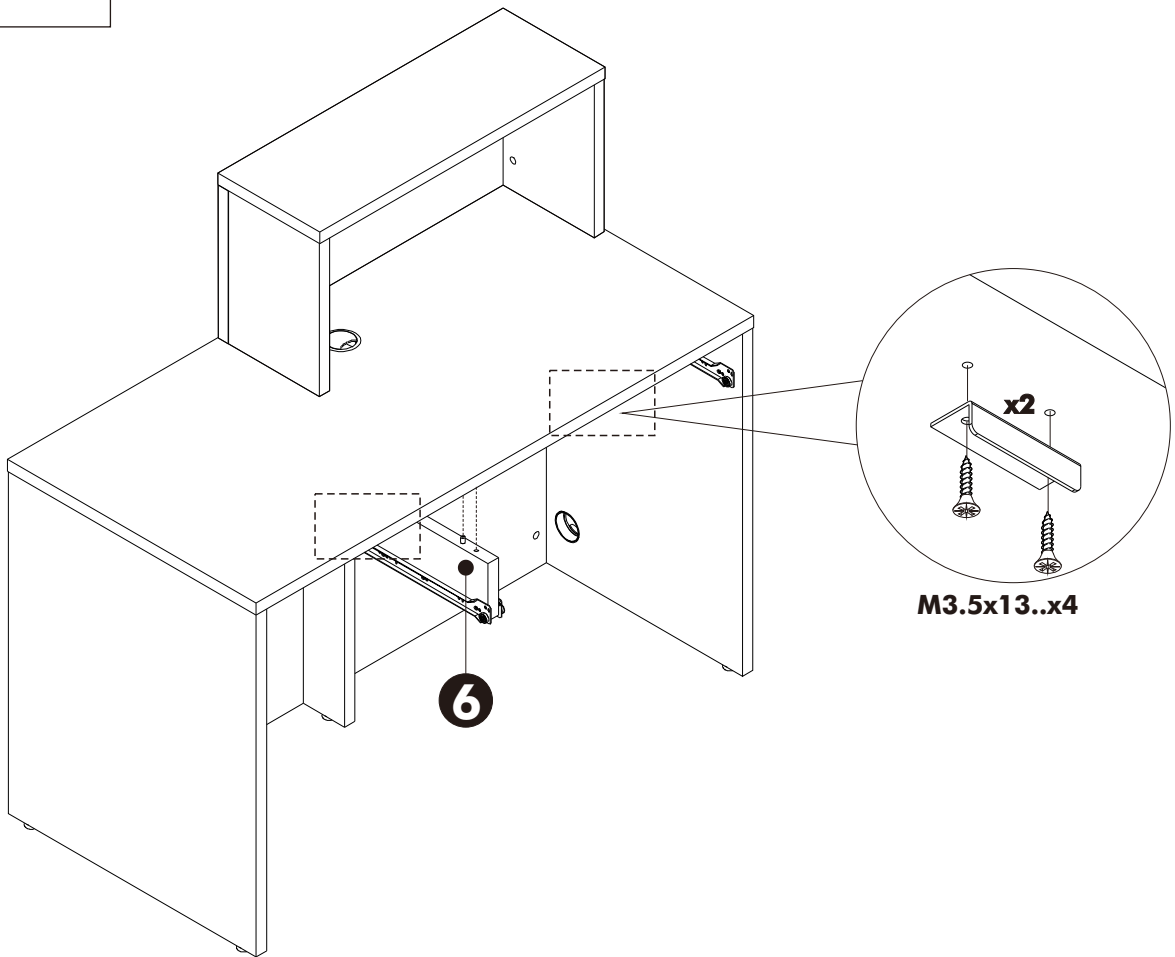

ASSEMBLY

5.