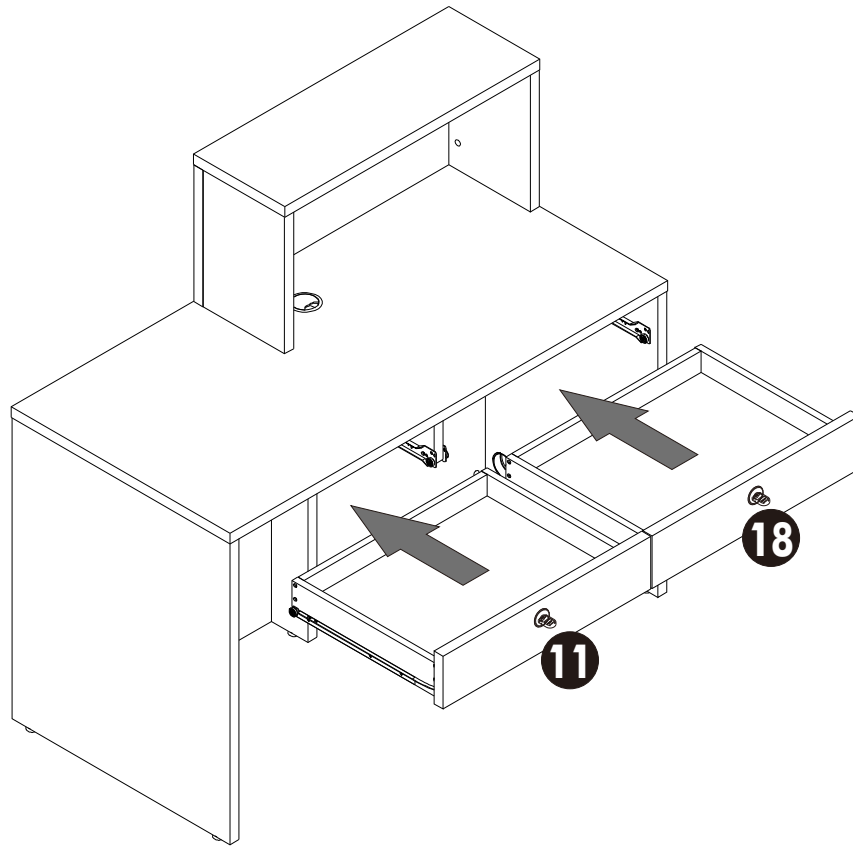

SHOPEE EXPRESS

SHOPEE (N32)Counter 120x60x110 cm.

CONNECT SYSTEM

HARDWARE

- BODY SET

x 22

x 22

x 34

4.

ASSEMBLY

5.

6.

ASSEMBLY

7.

8.

ASSEMBLY

9

10.

40mm.
120mm.
1
80mm.

150mm.
Shopee Xpress

275mm.
74mm.