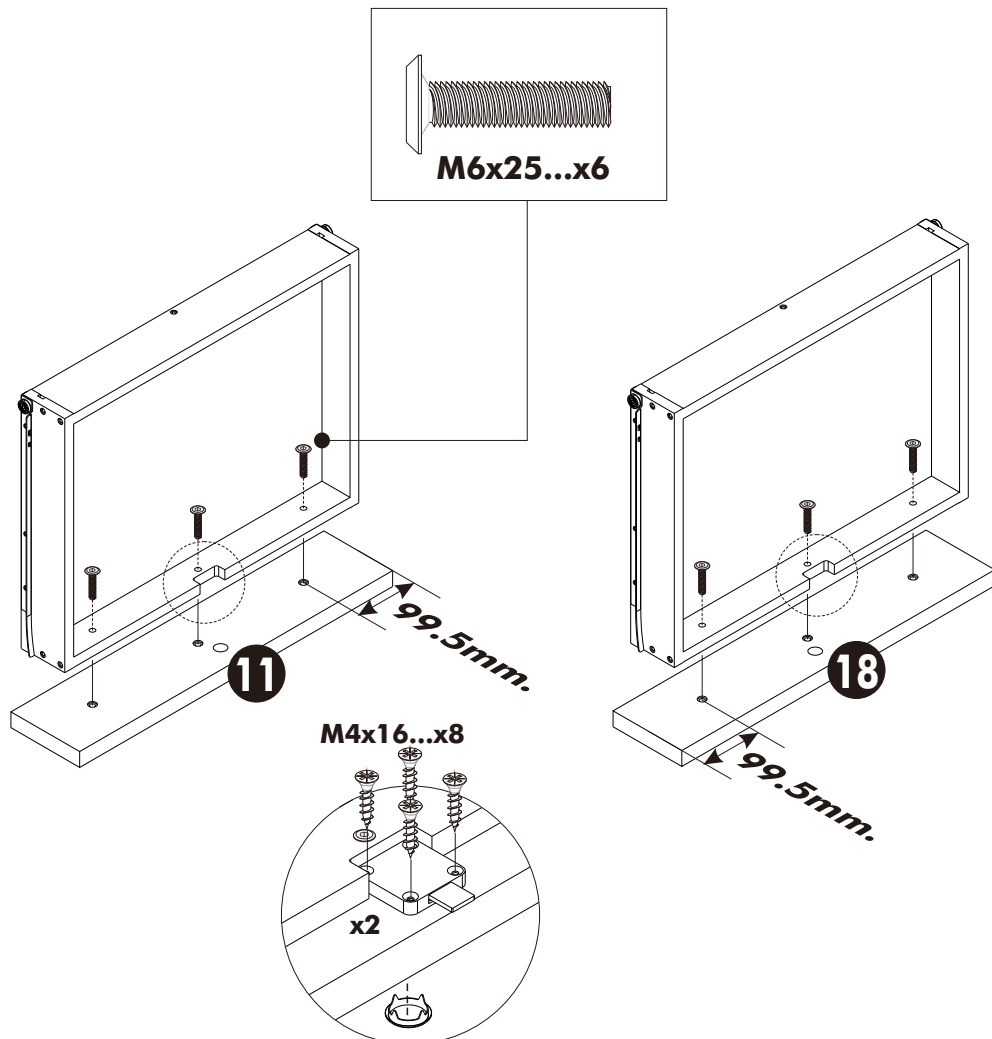

SHOPEE EXPRESS

SHOPEE (N32)Counter 120x60x110 cm.

CONNECT SYSTEM

HARDWARE

- BODY SET

x 22

x 22

x 34

4.

ASSEMBLY

5.

6.

ASSEMBLY

7.

8.

ASSEMBLY

9

10.

40mm.
120mm.
1
80mm.

150mm.
Shopee Xpress

275mm.
74mm.