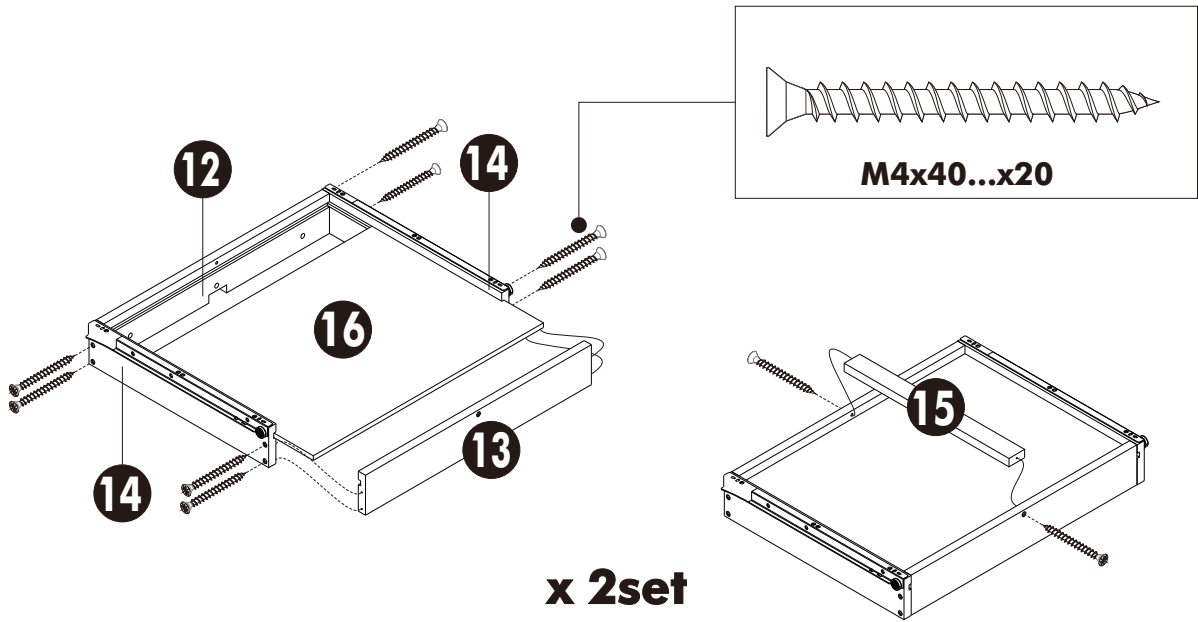

SHOPEE EXPRESS

SHOPEE (N32)Counter 120x60x110 cm.

CONNECT SYSTEM

HARDWARE

- BODY SET

x 22

x 22

x 34

4.

ASSEMBLY

5.

6.

ASSEMBLY

7.

8.

ASSEMBLY

9

10.

40mm.
120mm.
1
80mm.

150mm.
Shopee Xpress

275mm.
74mm.