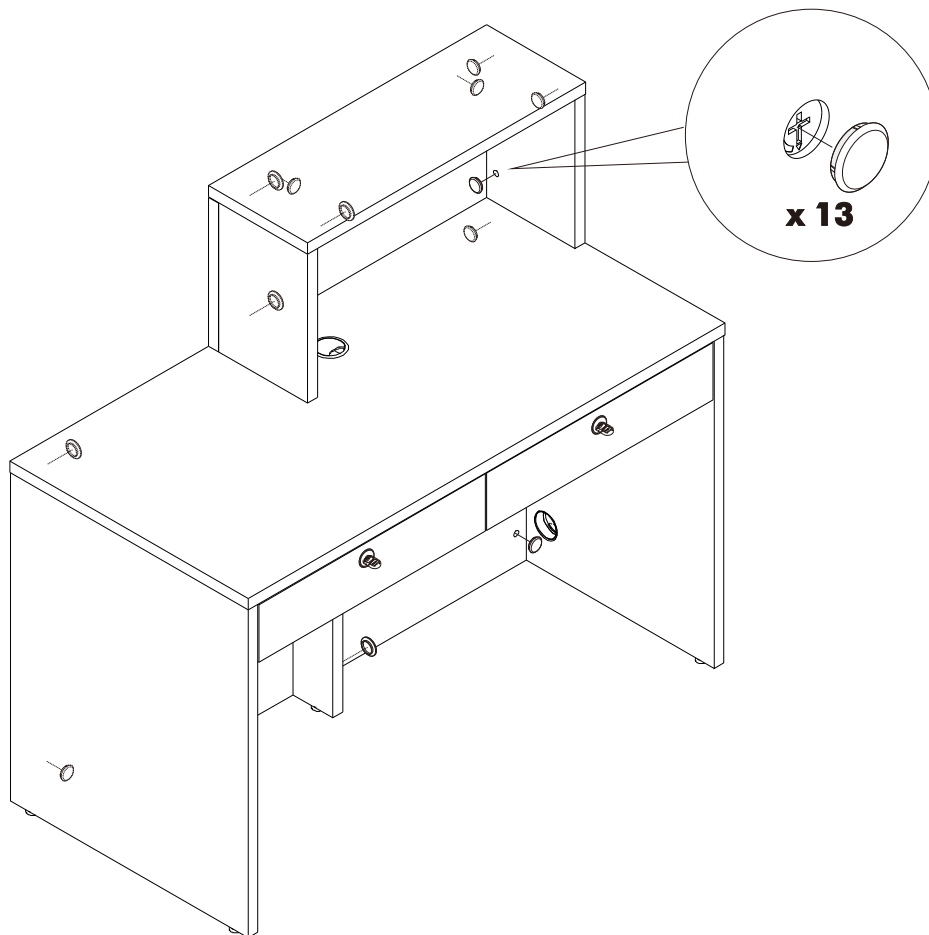

SHOPEE EXPRESS

SHOPEE (N32)Counter 120x60x110 cm.

CONNECT SYSTEM

HARDWARE

- BODY SET

x 22

x 22

x 34

9

10.

40mm.
120mm.
1
80mm.

150mm.
Shopee Xpress

275mm.
74mm.