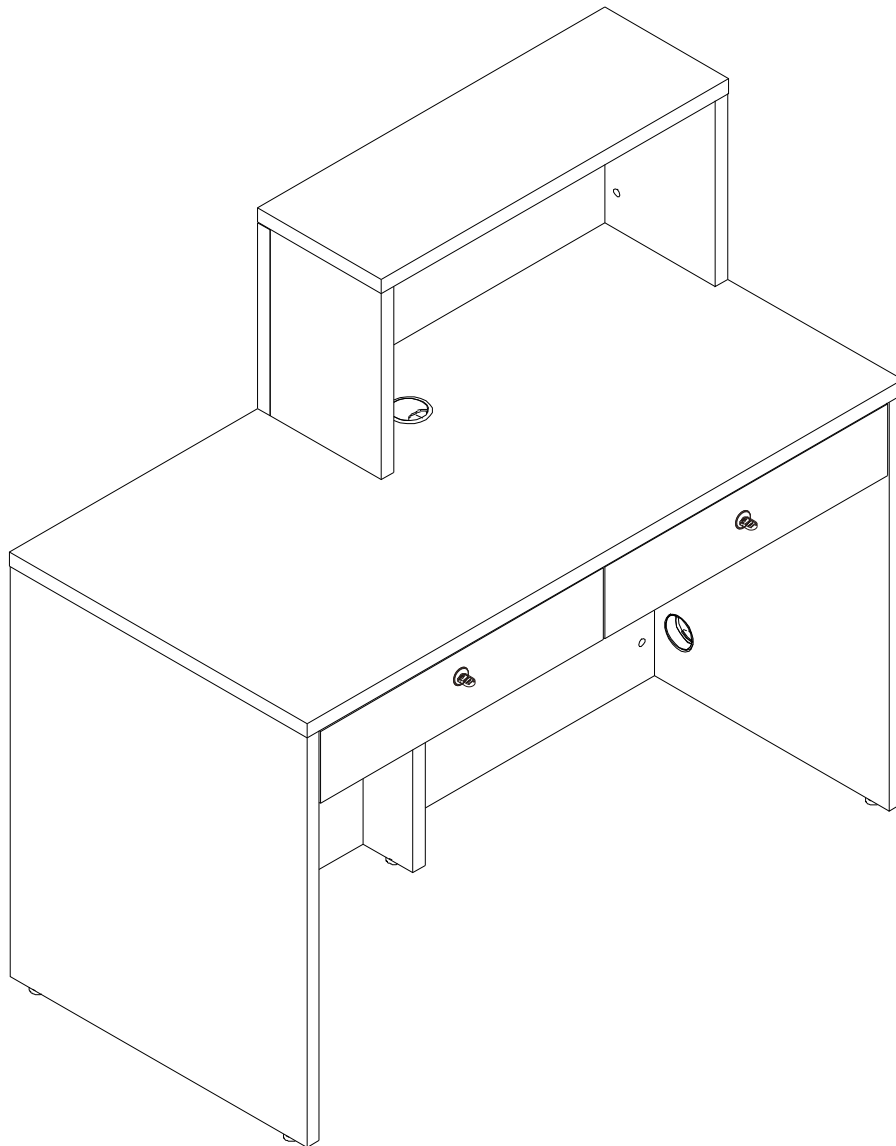

SHOPEE EXPRESS

SHOPEE (N32)Counter 120x60x110 cm.

CONNECT SYSTEM

HARDWARE

- BODY SET

x 22

x 22

x 34

x 13

x 5

x 24

x 18

x 6

x 2

x 32

x 2

9

10.

40mm.
120mm.
1
80mm.

150mm.
Shopee Xpress

275mm.
74mm.