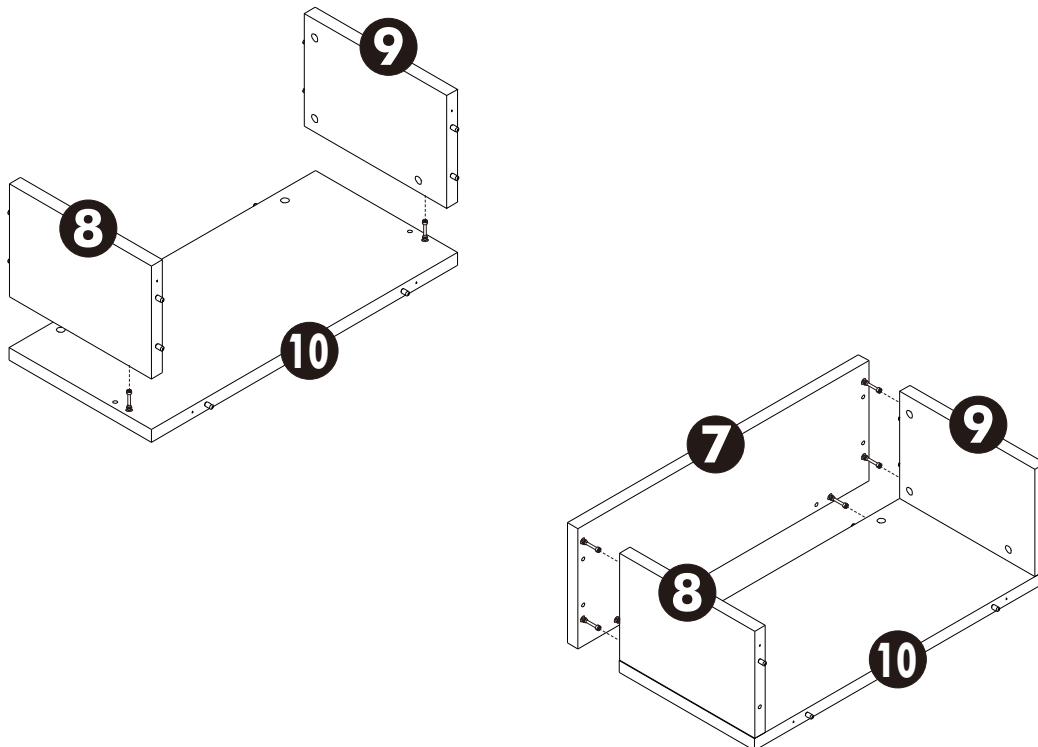

SHOPEE EXPRESS

SHOPEE (N32)Counter 120x60x110 cm.

CONNECT SYSTEM

HARDWARE

- BODY SET

x 22

x 22

x 34

x 2

x 2

x 1

ASSEMBLY

1.

2.

ASSEMBLY

3.

9

10.

40mm.
120mm.
1
80mm.

150mm.
Shopee Xpress

275mm.
74mm.