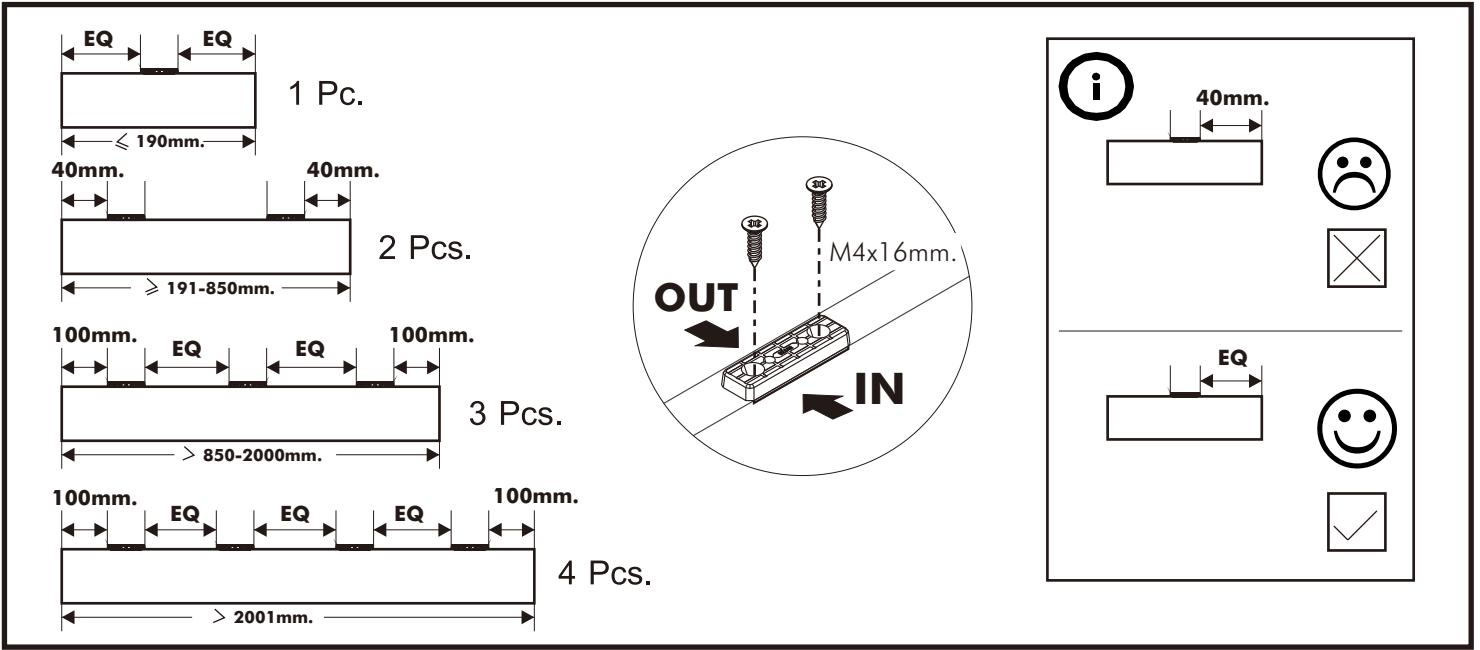

GRANDE

Conference Table

CONNECT SYSTEM

HARDWARE

-BODY SET

x 48

x 56

8x35mm.

x 20

x 2

x 2

x 20

M4x16mm.(BLACK)

x 80

10x50mm.

x 12

x 1

#M4

x 1

x 12

#M5

x 1

x 12

L5 M6x60mm.

x 12

x 24

x 2

M4x16mm.

x 4

-DOOR SET

x 2

M4x16mm.