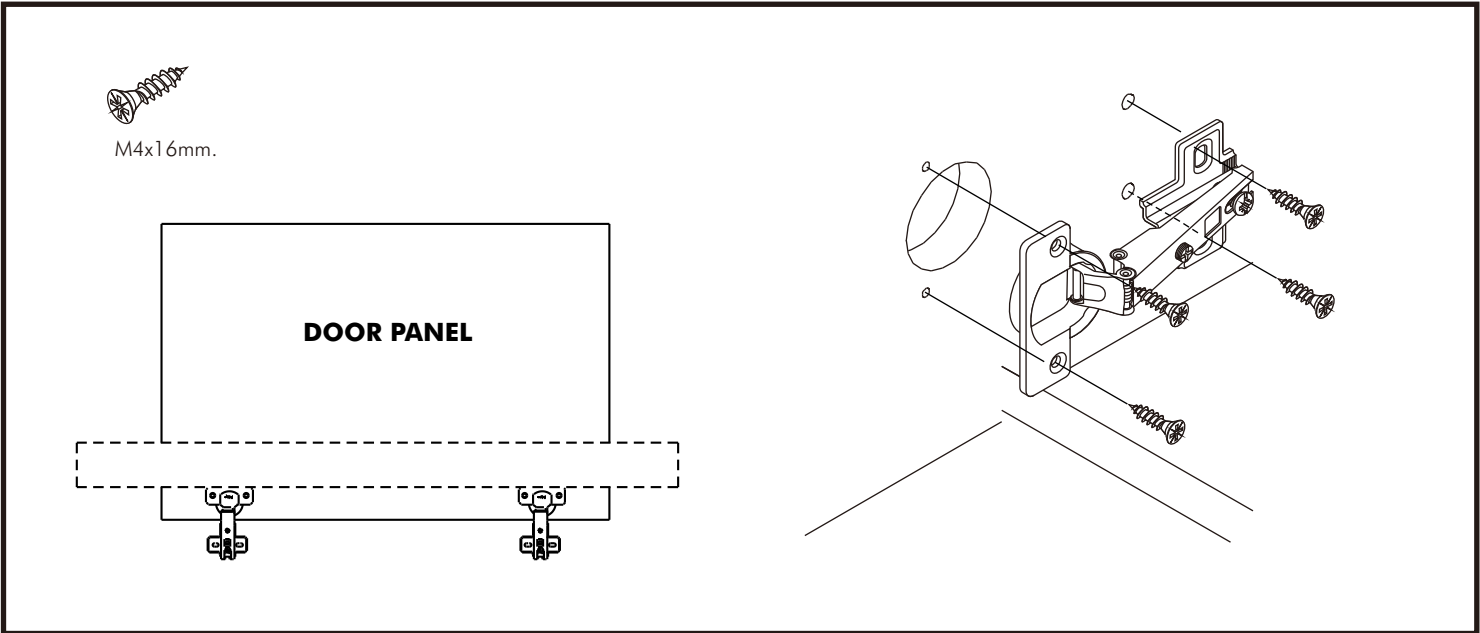

GRANDE

Conference Table

CONNECT SYSTEM

HARDWARE

-BODY SET

x 48

x 56

8x35mm.

x 12

x 24

x 2

M4x16mm.

x 4

-DOOR SET

x 2

M4x16mm.