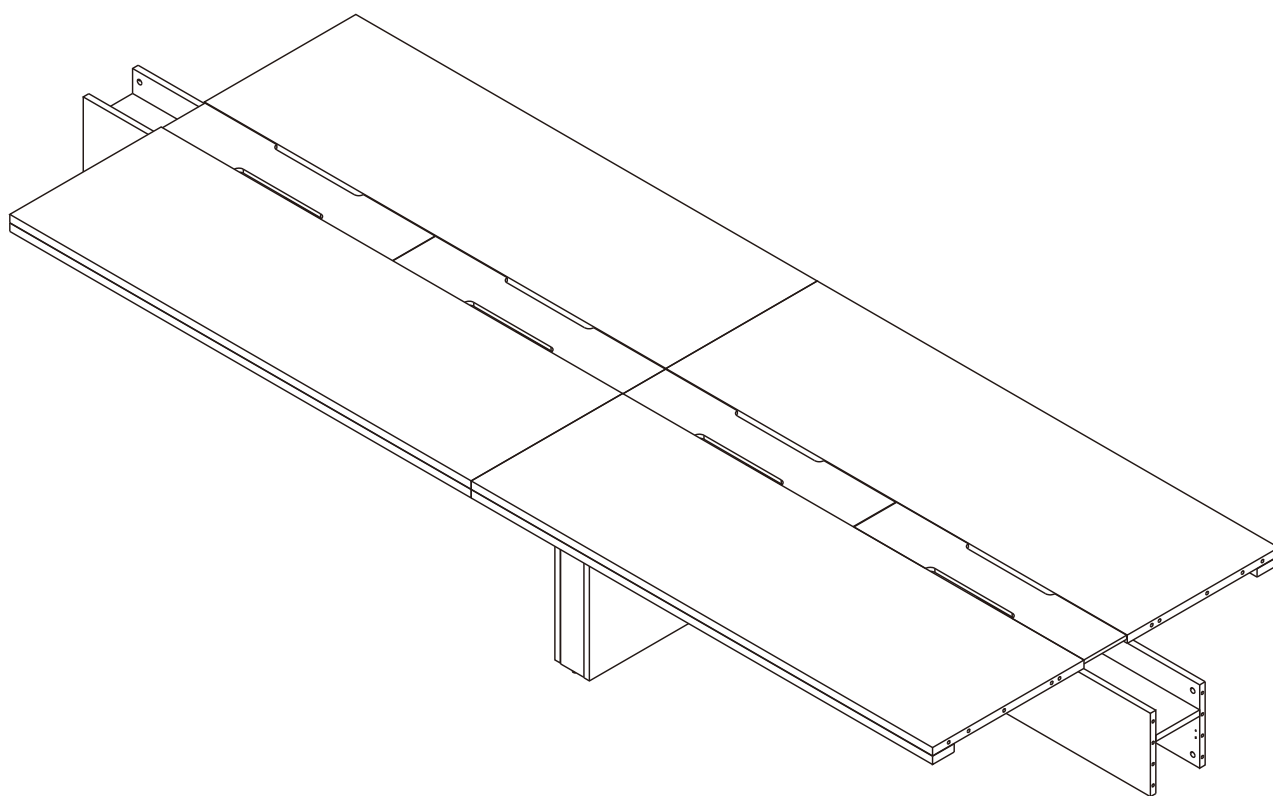

GRANDE

Conference Table

CONNECT SYSTEM

HARDWARE

-BODY SET

x 48

x 56

8x35mm.

x 20

x 2

x 2

x 20

M4x16mm.(BLACK)

x 80

10x50mm.

x 12

x 12

x 24

x 2

M4x16mm.

x 4

-DOOR SET

x 2

M4x16mm.