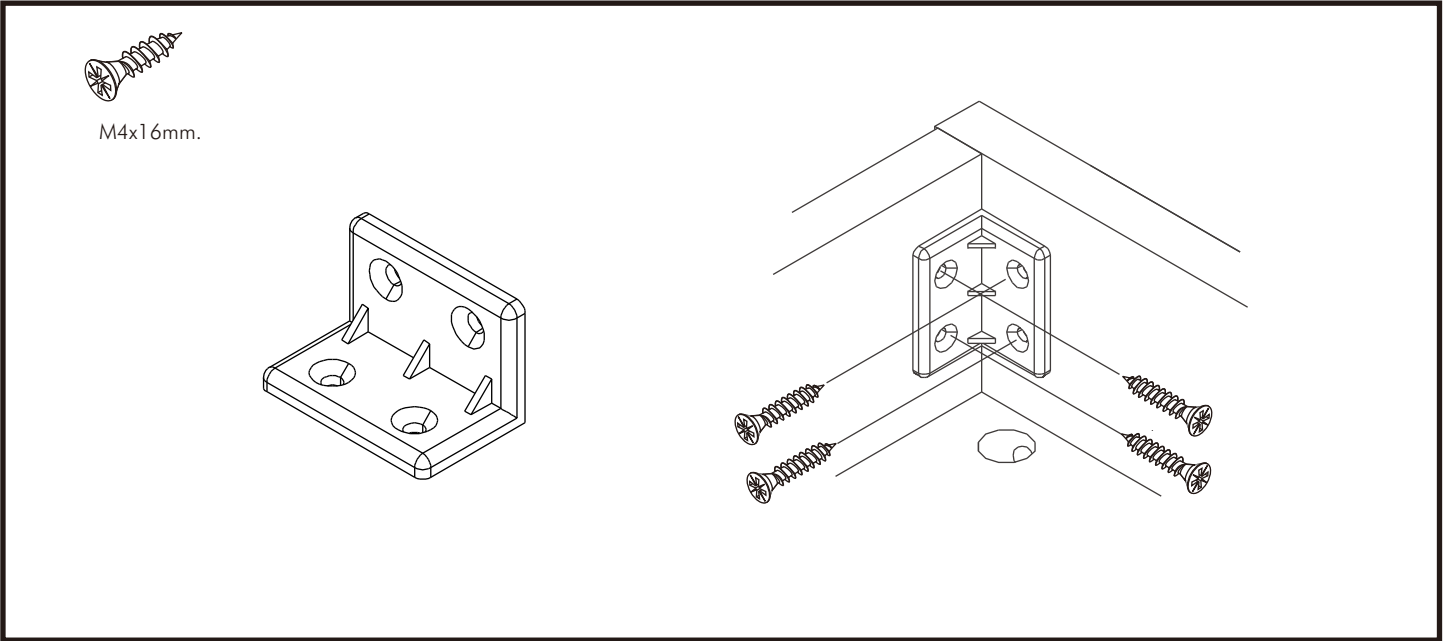

J-MINZOKU

J-MINZOKU TopEY510 1.2-L,R

TYPE:LEFT

TYPE:RIGHT

CONNECT SYSTEM

HARDWARE

-BODY SET

x 38