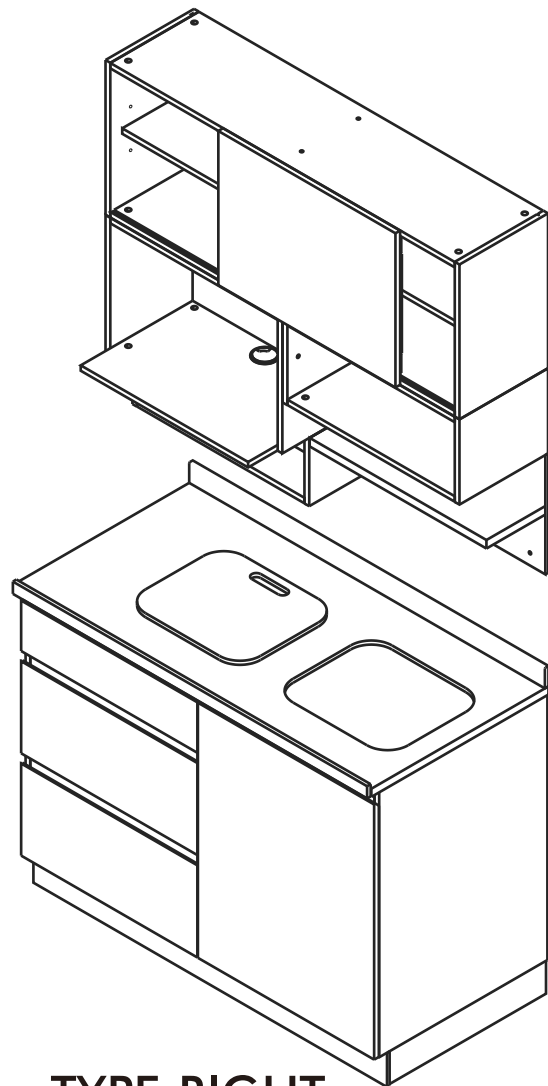

J-MINZOKU

J-MINZOKU TopEY510 1.2-L,R

TYPE:LEFT

TYPE:RIGHT

CONNECT SYSTEM

HARDWARE

-BODY SET

x 38

x 38

x 72

x 1

x 18

x 12

x 2

x 8

x 8

x 2

x 2

x 16

x 9

x 18

x 20

x 4

-DRAWER SET