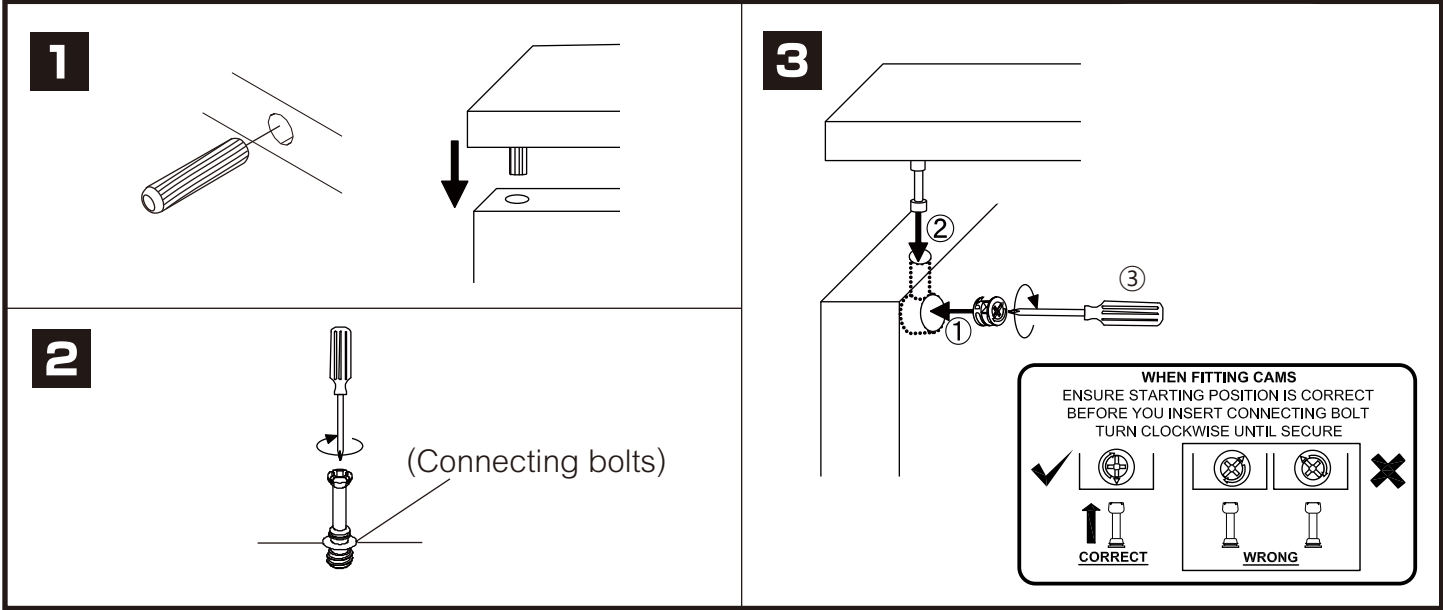

J-MINZOKU

J-MINZOKU TopEY510 1.2-L,R

TYPE:LEFT

TYPE:RIGHT

CONNECT SYSTEM

HARDWARE

-BODY SET

x 38