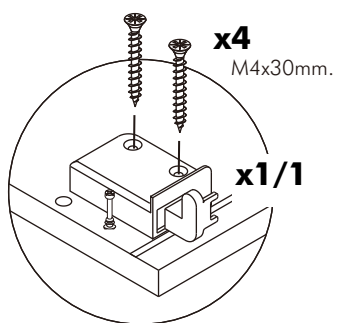

(Connecting bolts)

WHEN FITTING CAMS
 ENSURE STARTING POSITION IS CORRECT
 BEFORE YOU INSERT CONNECTING BOLT
 TURN CLOCKWISE UNTIL SECURE

✓			✗
↑			
	CORRECT	WRONG	

M4x16mm.

HARDWARE

-BODY SET

X 50

X 50

55

M4x25mm.

x4

x2

20.

54

56

58

57

55

x4

21.

22.

23.

24.

x4
M3.5x13mm.

M3.5x13mm.

x4

25.

26.

27.

28.

29.

30.