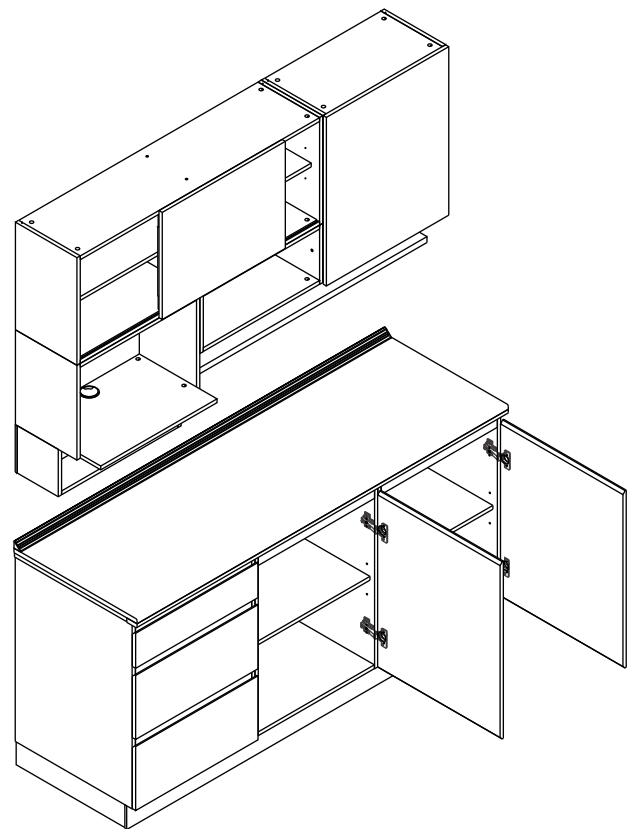

MINZOKU-P

MINZOKU 1.8 M.

TYPE:LEFT

TYPE:RIGHT

CONNECT SYSTEM

1

3

2

(Connecting bolts)

WHEN FITTING CAMS
 ENSURE STARTING POSITION IS CORRECT
 BEFORE YOU INSERT CONNECTING BOLT
 TURN CLOCKWISE UNTIL SECURE

✓			✗
↑			
	CORRECT	WRONG	

M4x16mm.

HARDWARE

-BODY SET

X 50

X 50