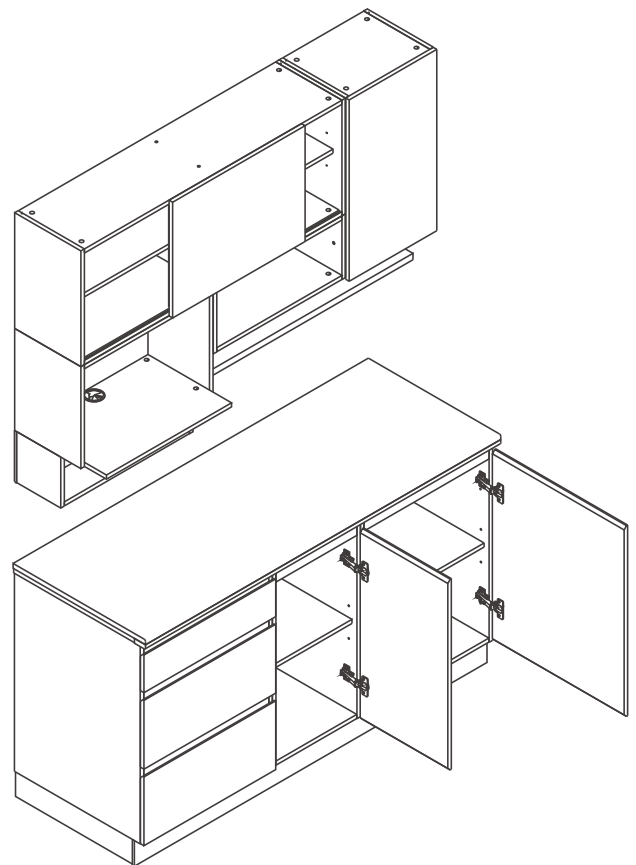

MINZOKU-P

MINZOKU 1.6 M.

TYPE:LEFT

TYPE:RIGHT

CONNECT SYSTEM

1

3

2

(Connecting bolts)

WHEN FITTING CAMS
 ENSURE STARTING POSITION IS CORRECT
 BEFORE YOU INSERT CONNECTING BOLT
 TURN CLOCKWISE UNTIL SECURE

✓				✗
	↑			
	CORRECT		WRONG	

M4x16mm.

HARDWARE

-BODY SET

X 50

#19mm.