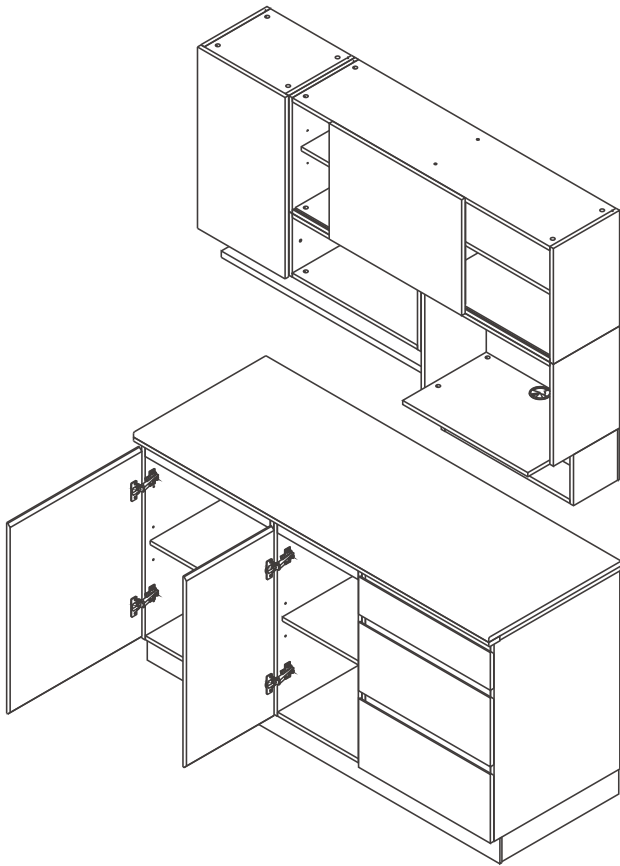

MINZOKU-P

MINZOKU 1.6 M.

TYPE:LEFT

TYPE:RIGHT

CONNECT SYSTEM

1

3

2

(Connecting bolts)

WHEN FITTING CAMS
 ENSURE STARTING POSITION IS CORRECT
 BEFORE YOU INSERT CONNECTING BOLT
 TURN CLOCKWISE UNTIL SECURE

✓				✗
	↑			
	CORRECT		WRONG	

M4x16mm.

HARDWARE

-BODY SET

X 50

#19mm.