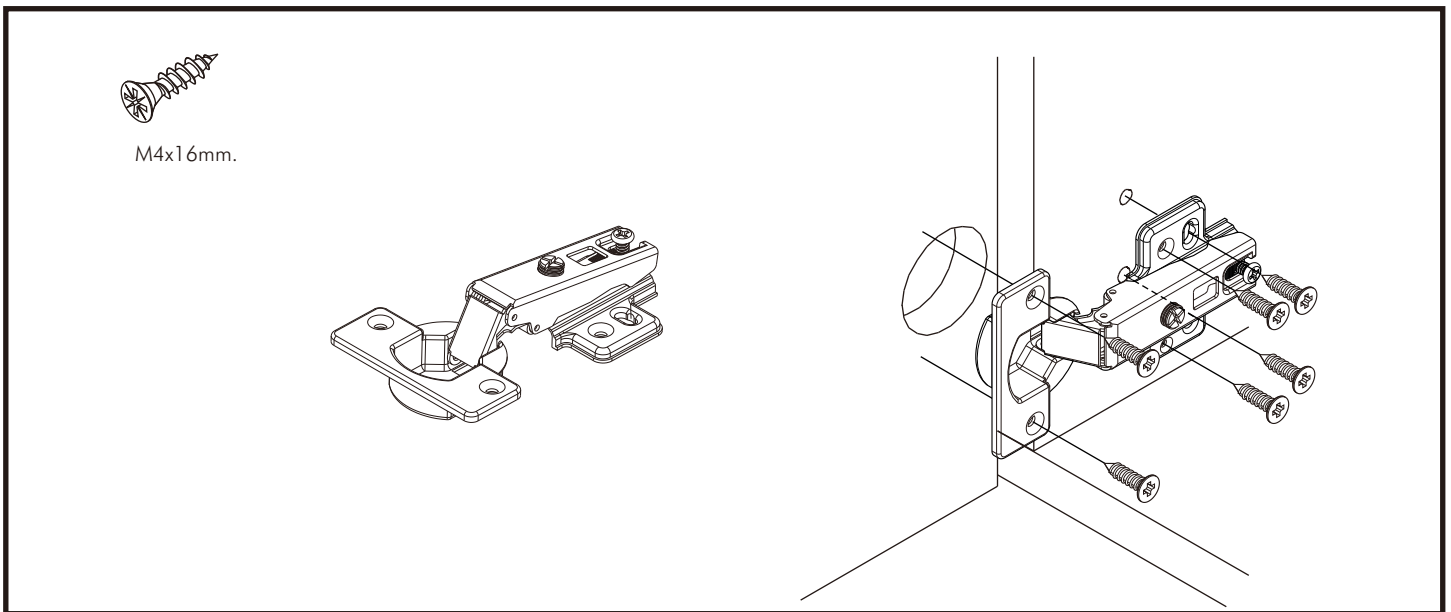

LUX-KIT

LUX-KIT 1.2 M.

CONNECT SYSTEM

1

3

2

(Connecting bolts)

WHEN FITTING CAMS
 ENSURE STARTING POSITION IS CORRECT
 BEFORE YOU INSERT CONNECTING BOLT
 TURN CLOCKWISE UNTIL SECURE

✓		✗		✗		✗
	CORRECT		WRONG		WRONG	

M4x13mm.

1

2

HARDWARE

-BODY SET

x 32

x 32