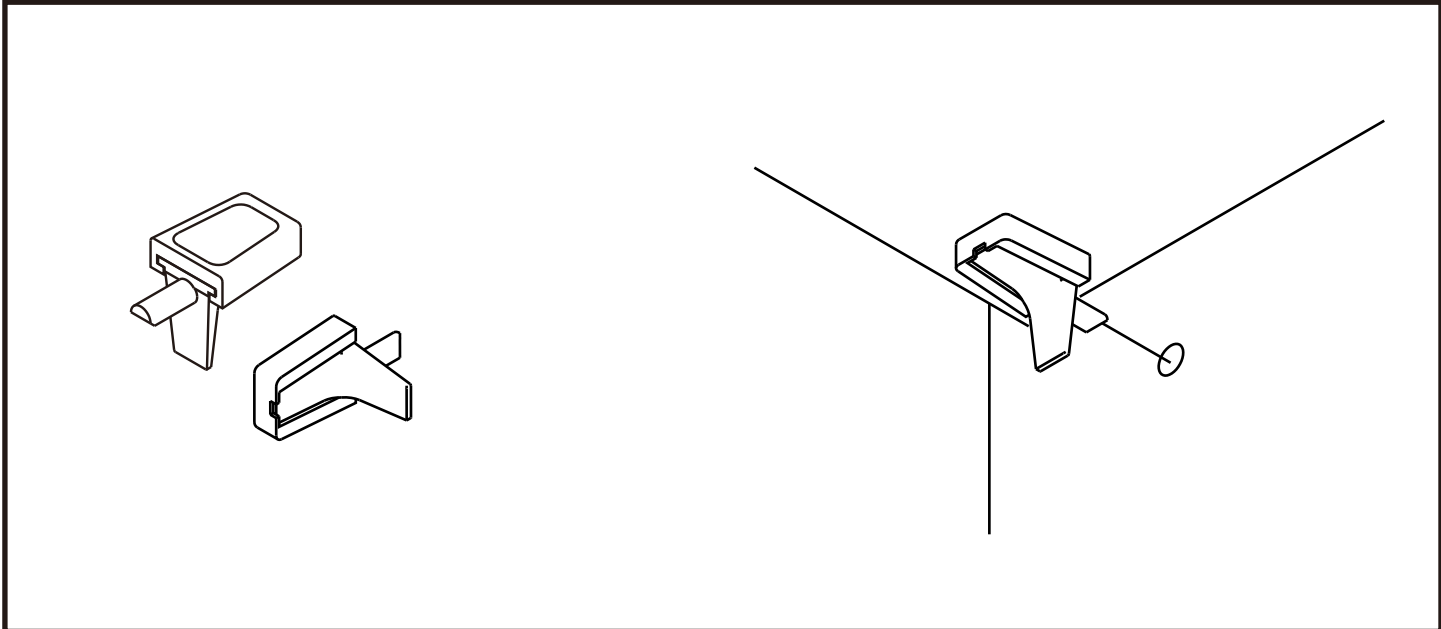

CONNECT SYSTEM

1

3

2

(Connecting bolts)

WHEN FITTING CAMS
ENSURE STARTING POSITION IS CORRECT
BEFORE YOU INSERT CONNECTING BOLT
TURN CLOCKWISE UNTIL SECURE

✓		✗		✗		✗
	CORRECT		WRONG		WRONG	

M4x13mm.

1

2