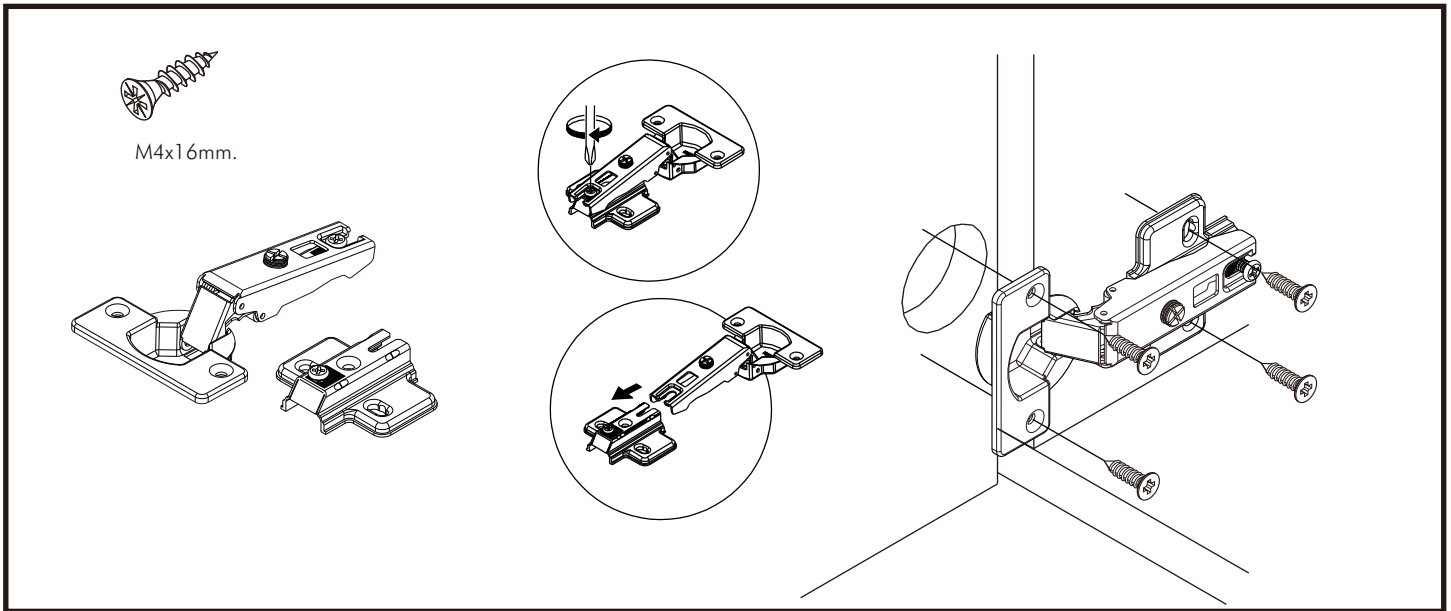

LUX-KIT

LUX-KIT 1.2 M.

CONNECT SYSTEM

1

3

2

(Connecting bolts)

WHEN FITTING CAMS
 ENSURE STARTING POSITION IS CORRECT
 BEFORE YOU INSERT CONNECTING BOLT
 TURN CLOCKWISE UNTIL SECURE

✓		✗		✗		✗
	CORRECT		WRONG		WRONG	

M4x13mm.

1

2

HARDWARE

-BODY SET

x 32

x 32