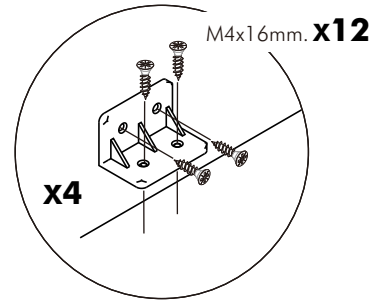

x 1

-DOOR SET

x 2

x 4

M4x16mm.

x 28

M4x16mm.(BLACK)

x 3

x 2

2,500mm.

x 1

86 x 3

x 1

ASSEMBLY

-BODY SET

1.