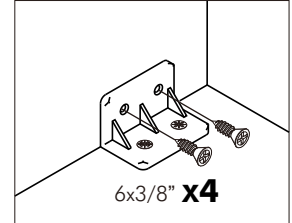

x 1

-DOOR SET

x 2

x 4

M4x16mm.

x 28

M4x16mm.(BLACK)

x 3

x 2

2,500mm.

x 1

86 x 3

x 1

ASSEMBLY

-BODY SET

1.