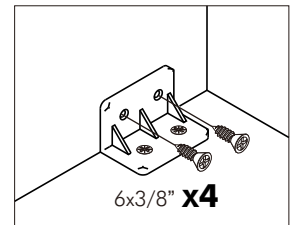

ASSEMBLY

-BODY SET

1.

2.