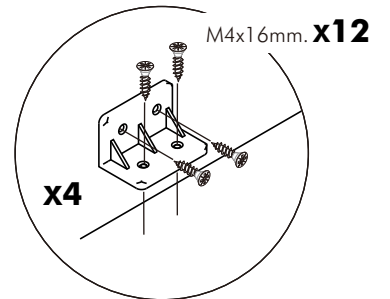

ASSEMBLY

-BODY SET

1.

2.