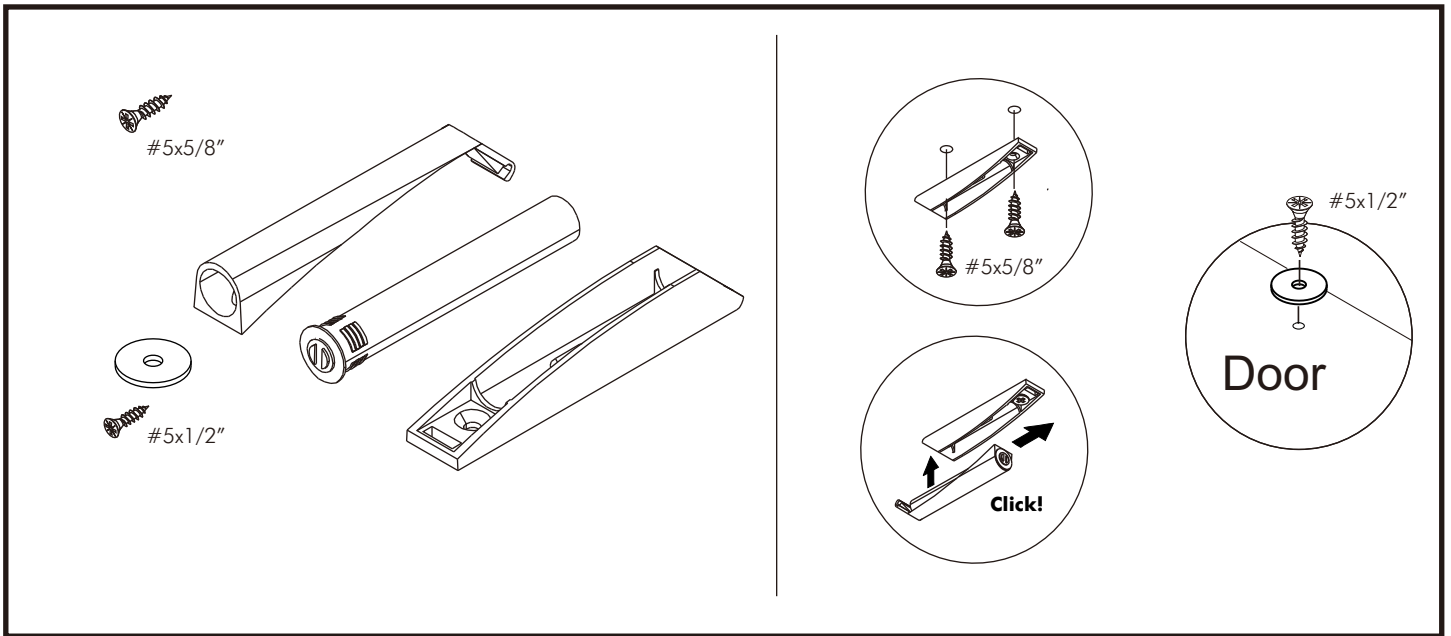

LUX-KIT

LUX-KIT 1.2 M.

CONNECT SYSTEM

1

3

2

(Connecting bolts)

WHEN FITTING CAMS
 ENSURE STARTING POSITION IS CORRECT
 BEFORE YOU INSERT CONNECTING BOLT
 TURN CLOCKWISE UNTIL SECURE

✓		✗		✗		✗
	CORRECT		WRONG		WRONG	

M4x13mm.

1

2

HARDWARE

-BODY SET

x 32

x 32

8x35mm.

x 36

M3.5x13mm.

x 16

M4x30mm.

x 16

x 18

x 2