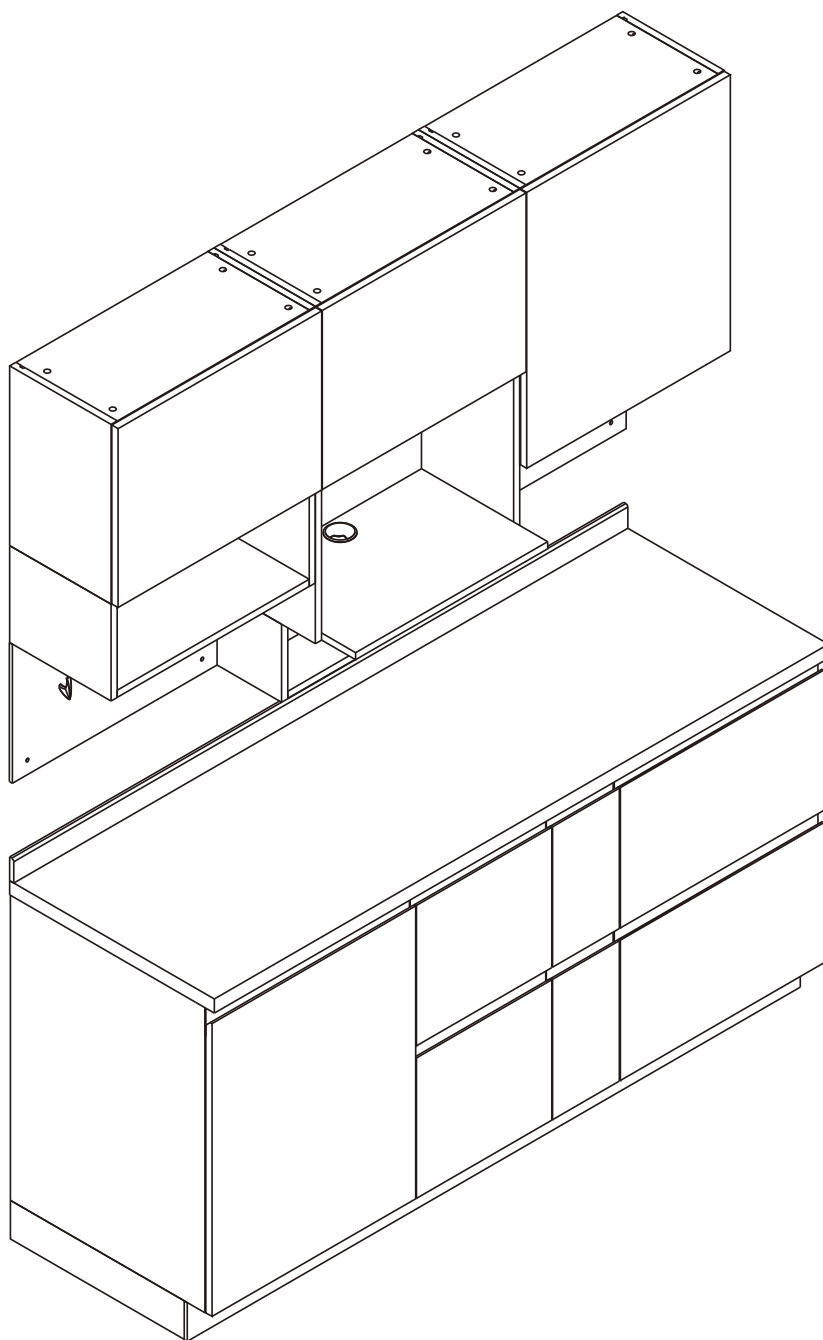

LUX-KIT

LUX-KIT 1.8 M.

CONNECT SYSTEM

1

3

2

(Connecting bolts)

WHEN FITTING CAMS
 ENSURE STARTING POSITION IS CORRECT
 BEFORE YOU INSERT CONNECTING BOLT
 TURN CLOCKWISE UNTIL SECURE

✓				✗
↑				
	CORRECT	WRONG		

M4x13mm.

1

2

HARDWARE

-BODY SET

x 66

x 66