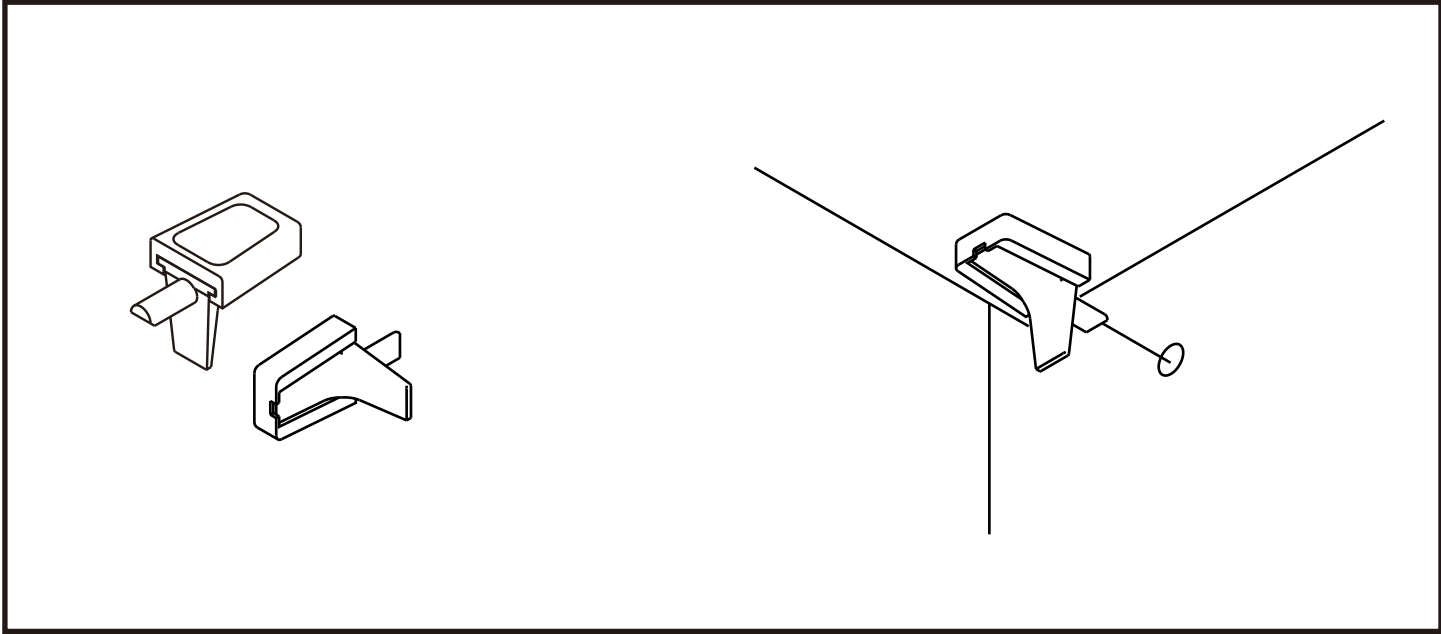

LUX-KIT

LUX-KIT 1.8 M.

CONNECT SYSTEM

1

3

2

(Connecting bolts)

WHEN FITTING CAMS
 ENSURE STARTING POSITION IS CORRECT
 BEFORE YOU INSERT CONNECTING BOLT
 TURN CLOCKWISE UNTIL SECURE

✓				✗
↑				
	CORRECT	WRONG		

M4x13mm.

1

2

HARDWARE

-BODY SET

x 66

x 66