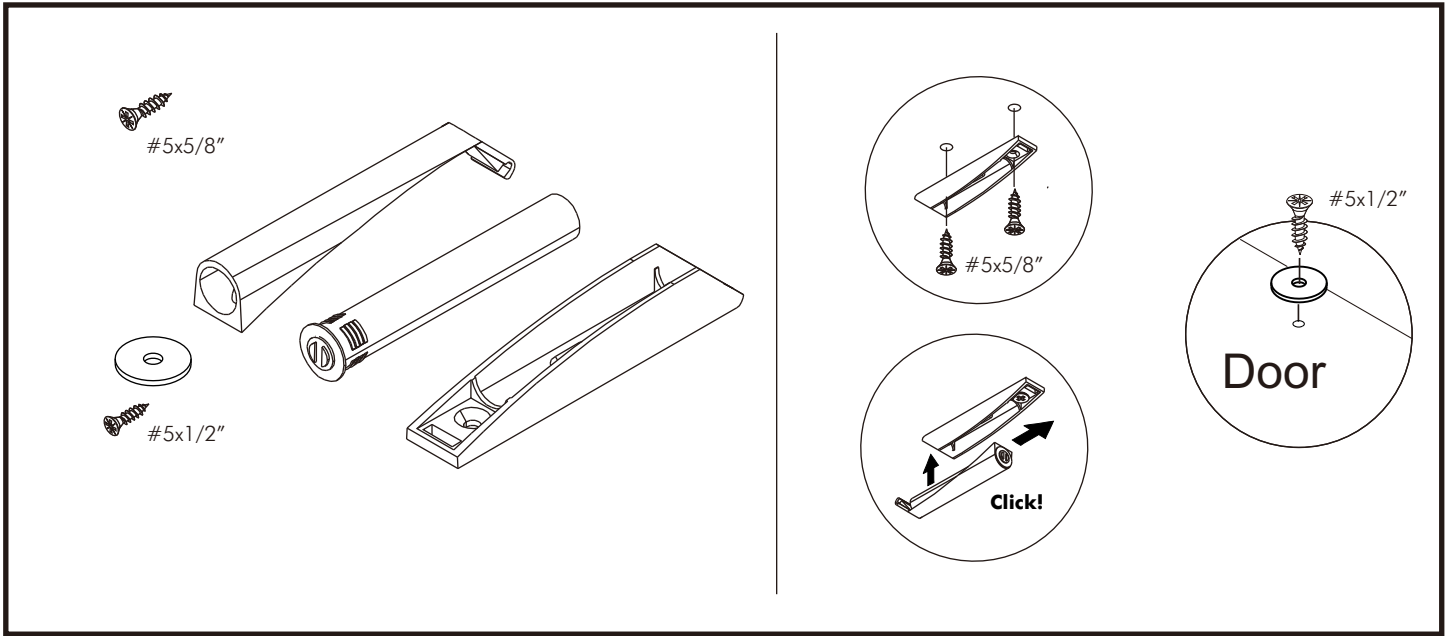

LUX-KIT

LUX-KIT 1.8 M.

CONNECT SYSTEM

1

3

2

(Connecting bolts)

WHEN FITTING CAMS
 ENSURE STARTING POSITION IS CORRECT
 BEFORE YOU INSERT CONNECTING BOLT
 TURN CLOCKWISE UNTIL SECURE

✓				✗
↑				
	CORRECT	WRONG		

M4x13mm.

1

2

HARDWARE

-BODY SET

x 66

x 66

x 12

x 4

1850 mm.

x 1

550 mm.

x 2

86 x 3

87 x 1