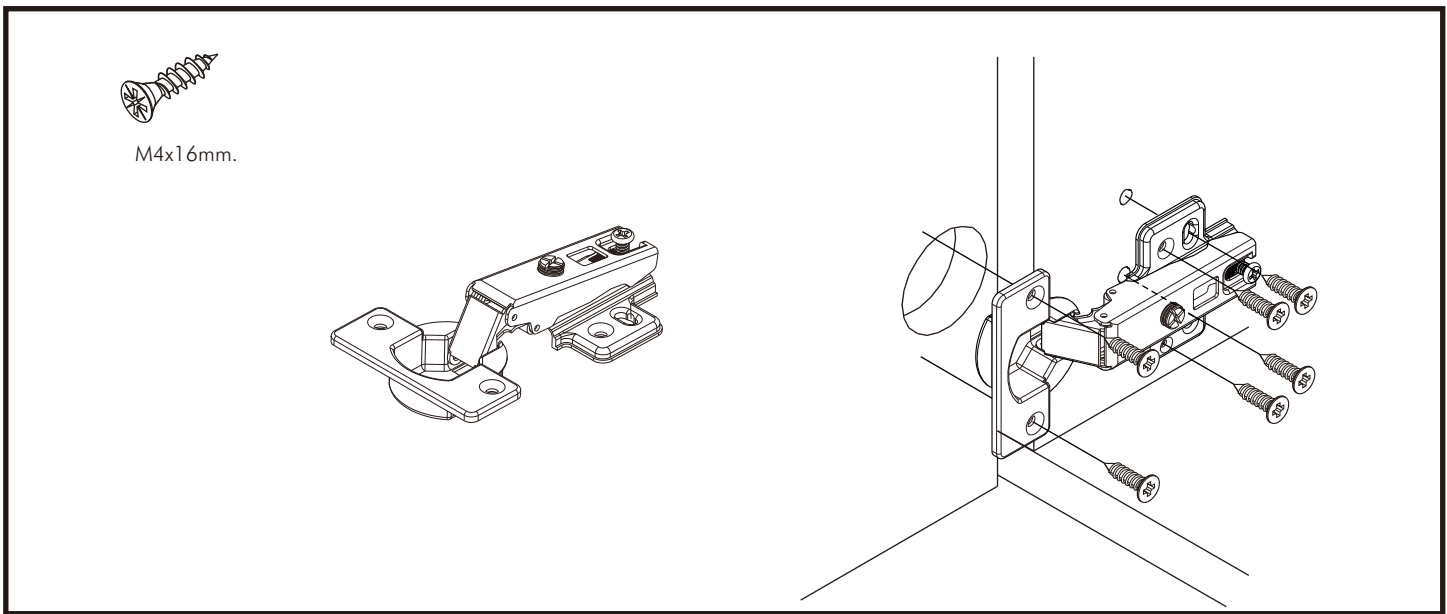

LUX-KIT

LUX-KIT 1.8 M.

CONNECT SYSTEM

1

3

2

(Connecting bolts)

WHEN FITTING CAMS
 ENSURE STARTING POSITION IS CORRECT
 BEFORE YOU INSERT CONNECTING BOLT
 TURN CLOCKWISE UNTIL SECURE

✓				✗
↑				
	CORRECT	WRONG		

M4x13mm.

1

2

HARDWARE

-BODY SET

x 66

x 66