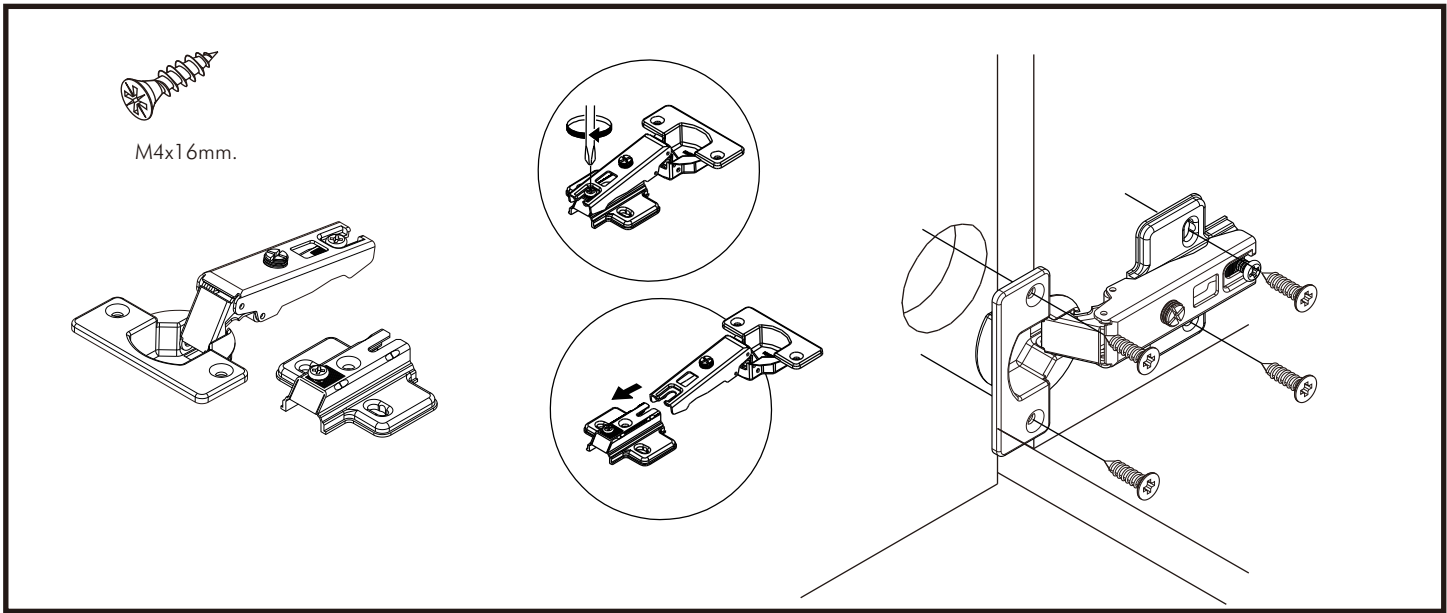

LUX-KIT

LUX-KIT 1.8 M.

CONNECT SYSTEM

1

3

2

(Connecting bolts)

WHEN FITTING CAMS
 ENSURE STARTING POSITION IS CORRECT
 BEFORE YOU INSERT CONNECTING BOLT
 TURN CLOCKWISE UNTIL SECURE

✓				✗
↑				
	CORRECT	WRONG		

M4x13mm.

1

2

HARDWARE

-BODY SET

x 66

x 66