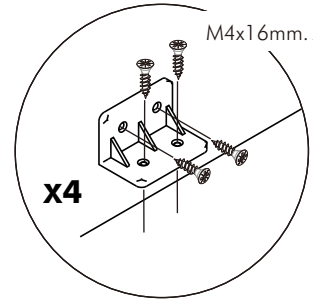

✓				✗
↑				
	CORRECT	WRONG		

M4x13mm.

1

2

HARDWARE

-BODY SET

x 66

x 66

#M4

x 1

-DOOR SET

x 4

x 6

M4x16mm.

x 48

M4x16mm.(BLACK)

x 12

x 4

1850 mm.

x 1

550 mm.

x 2

86 x 3

87 x 1

88 x 1

89 x 1

90 x 1

91 x 4

x 1

ASSEMBLY

-BODY SET

1.