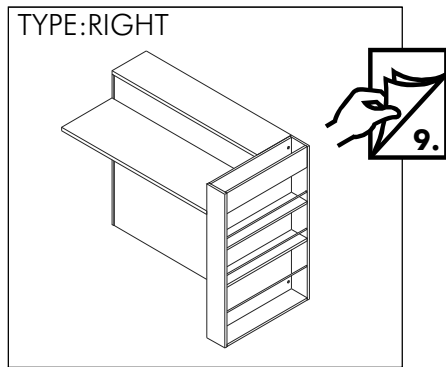

TYPE:A8
Couter Bar Island 135cm.

HARDWARE

-BODY SET

x 19

x 19

(8x35)

x 28

M4x16mm.

2.

3.

4.

5.

6.

7.

8.

5.