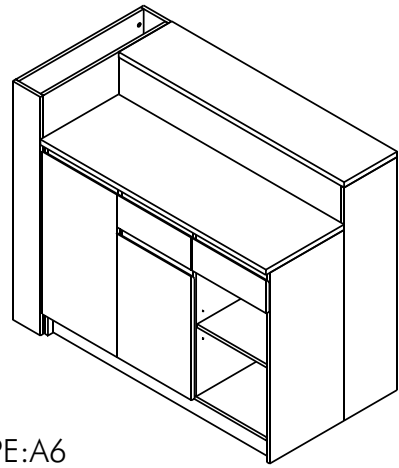

ZENO-P

Couter Bar Island 135cm.

TYPE:LEFT

TYPE:RIGHT

CONNECT SYSTEM

TYPE:A5
Couter Bar Island 135cm.

TYPE:A6
Couter Bar Island 135cm.

TYPE:A7
Couter Bar Island 135cm.

TYPE:A8
Couter Bar Island 135cm.

HARDWARE

-BODY SET

x 19

x 19

(8x35)

x 28

M4x16mm.

x 26

M4x50mm.

x 4

x 5

x 13

x 4

x 7

1.