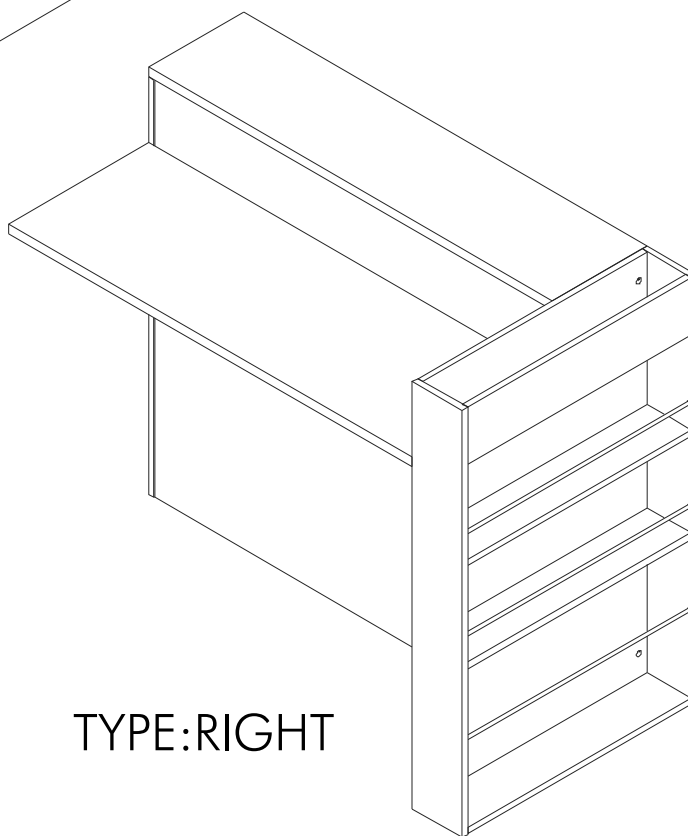

ZENO-P

Couter Bar Island 135cm.

TYPE:LEFT

TYPE:RIGHT

CONNECT SYSTEM

TYPE:A5
Couter Bar Island 135cm.

TYPE:A6
Couter Bar Island 135cm.

TYPE:A7
Couter Bar Island 135cm.

TYPE:A8
Couter Bar Island 135cm.

HARDWARE

-BODY SET

x 19

x 19

(8x35)

x 28

M4x16mm.