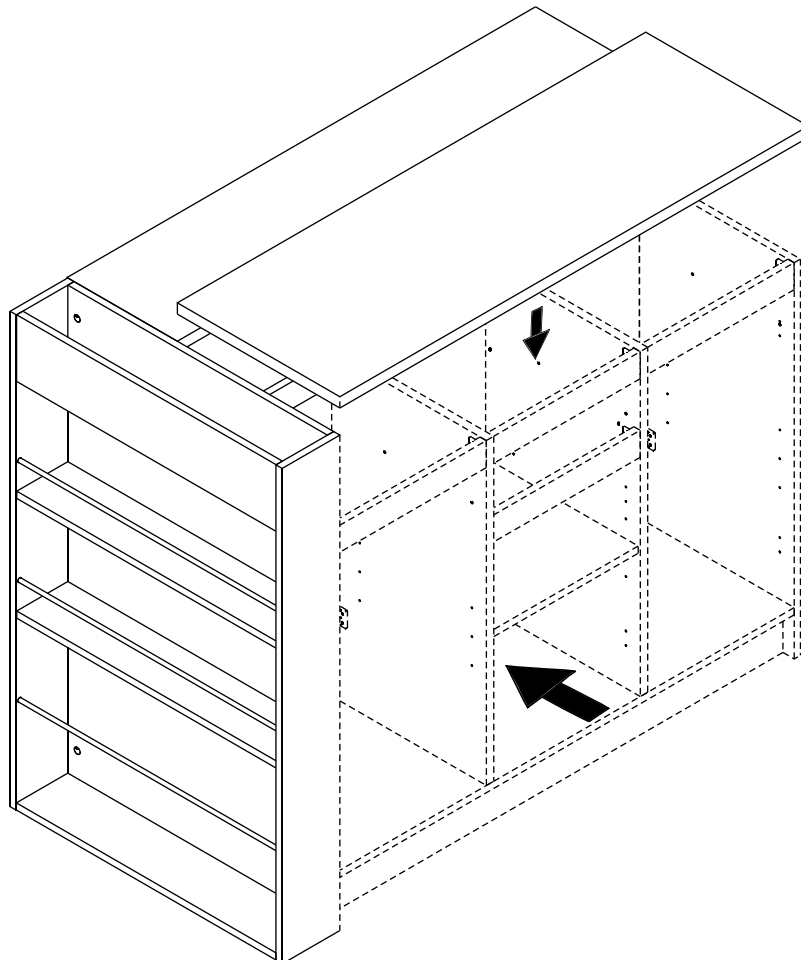

TYPE:A8
Couter Bar Island 135cm.

HARDWARE

-BODY SET

x 19

x 19

(8x35)

x 28

M4x16mm.

2.

3.

4.

5.

6.

7.

8.

5.