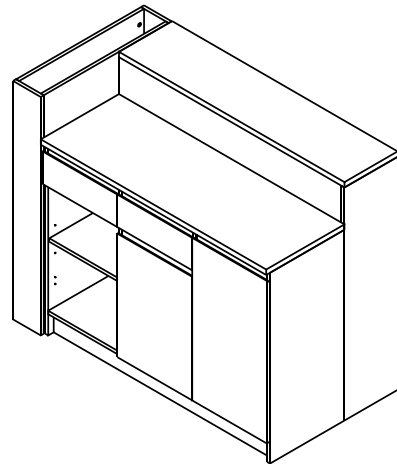

ZENO-P

Couter Bar Island 135cm.

TYPE:LEFT

TYPE:RIGHT

CONNECT SYSTEM

TYPE:A5
Couter Bar Island 135cm.

TYPE:A6
Couter Bar Island 135cm.

TYPE:A7
Couter Bar Island 135cm.

TYPE:A8
Couter Bar Island 135cm.

HARDWARE

-BODY SET

x 19

x 19

(8x35)

x 28

M4x16mm.

x 26

M4x50mm.

x 4

x 5

x 13

x 4

x 7

1.