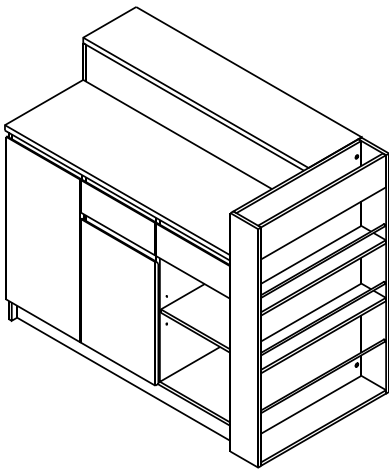

ZENO-P

Couter Bar Island 135cm.

TYPE:LEFT

TYPE:RIGHT

CONNECT SYSTEM

TYPE:A5
Couter Bar Island 135cm.

TYPE:A6
Couter Bar Island 135cm.

TYPE:A7
Couter Bar Island 135cm.

TYPE:A8
Couter Bar Island 135cm.

HARDWARE

-BODY SET

x 19

x 19

(8x35)

x 28

M4x16mm.

x 26

M4x50mm.

x 4

x 5

x 13

x 4

x 7

1.