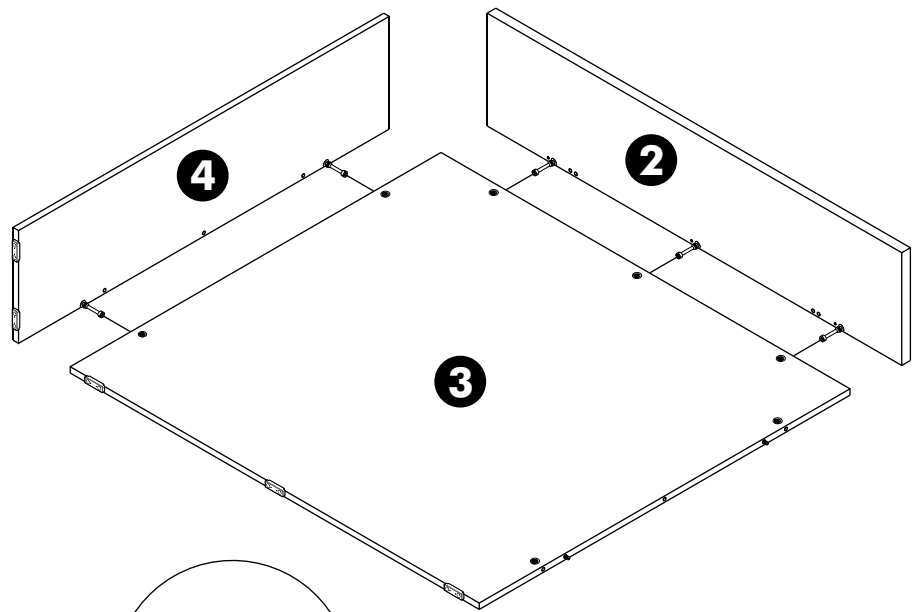

TYPE:A8
Couter Bar Island 135cm.

HARDWARE

-BODY SET

x 19

x 19

(8x35)

x 28

M4x16mm.

x 26

M4x50mm.

x 4

x 5

x 13

x 4

x 7

1.

2.

3.

4.

5.

6.

7.

8.

5.