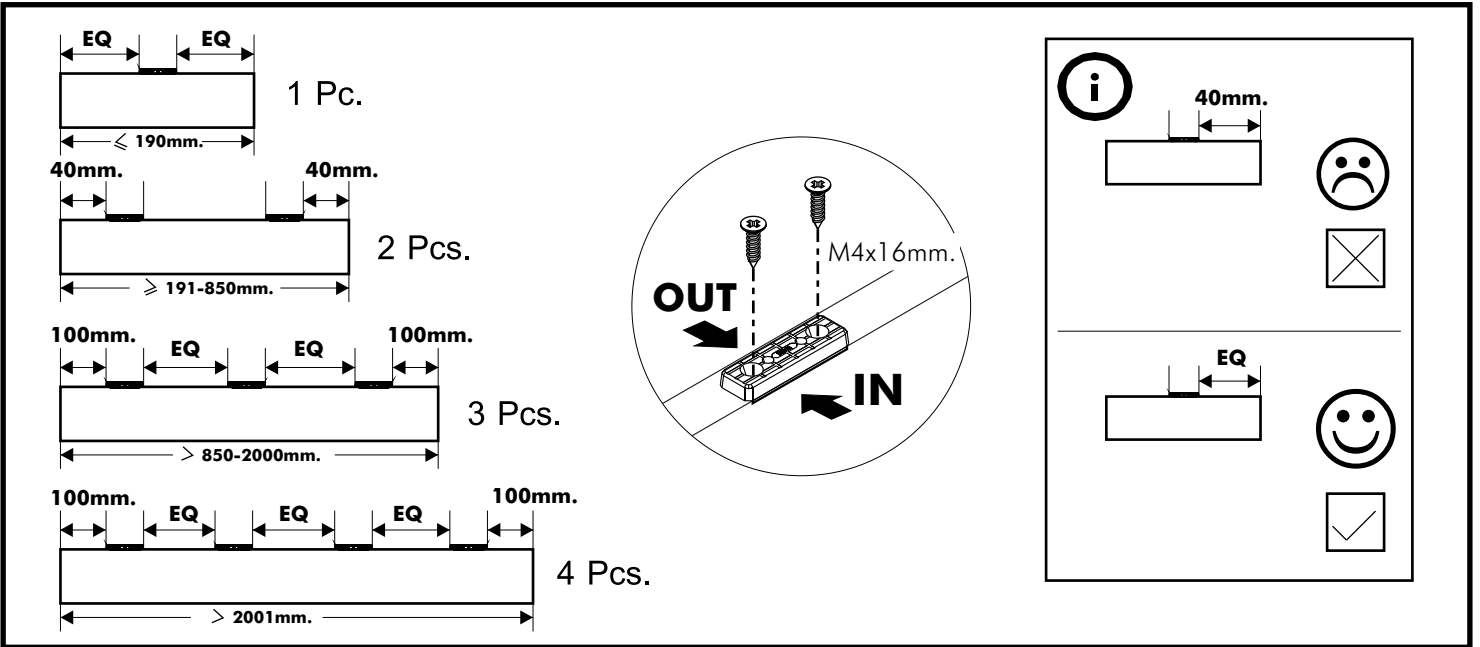

ZENO-P

Couter Bar Island 135cm.

TYPE:LEFT

TYPE:RIGHT

CONNECT SYSTEM

TYPE:A5
Couter Bar Island 135cm.

TYPE:A6
Couter Bar Island 135cm.

TYPE:A7
Couter Bar Island 135cm.

TYPE:A8
Couter Bar Island 135cm.

HARDWARE

-BODY SET

x 19

x 19

(8x35)

x 28

M4x16mm.

x 26

M4x50mm.

x 4

x 5

x 13

x 4

x 7

1.