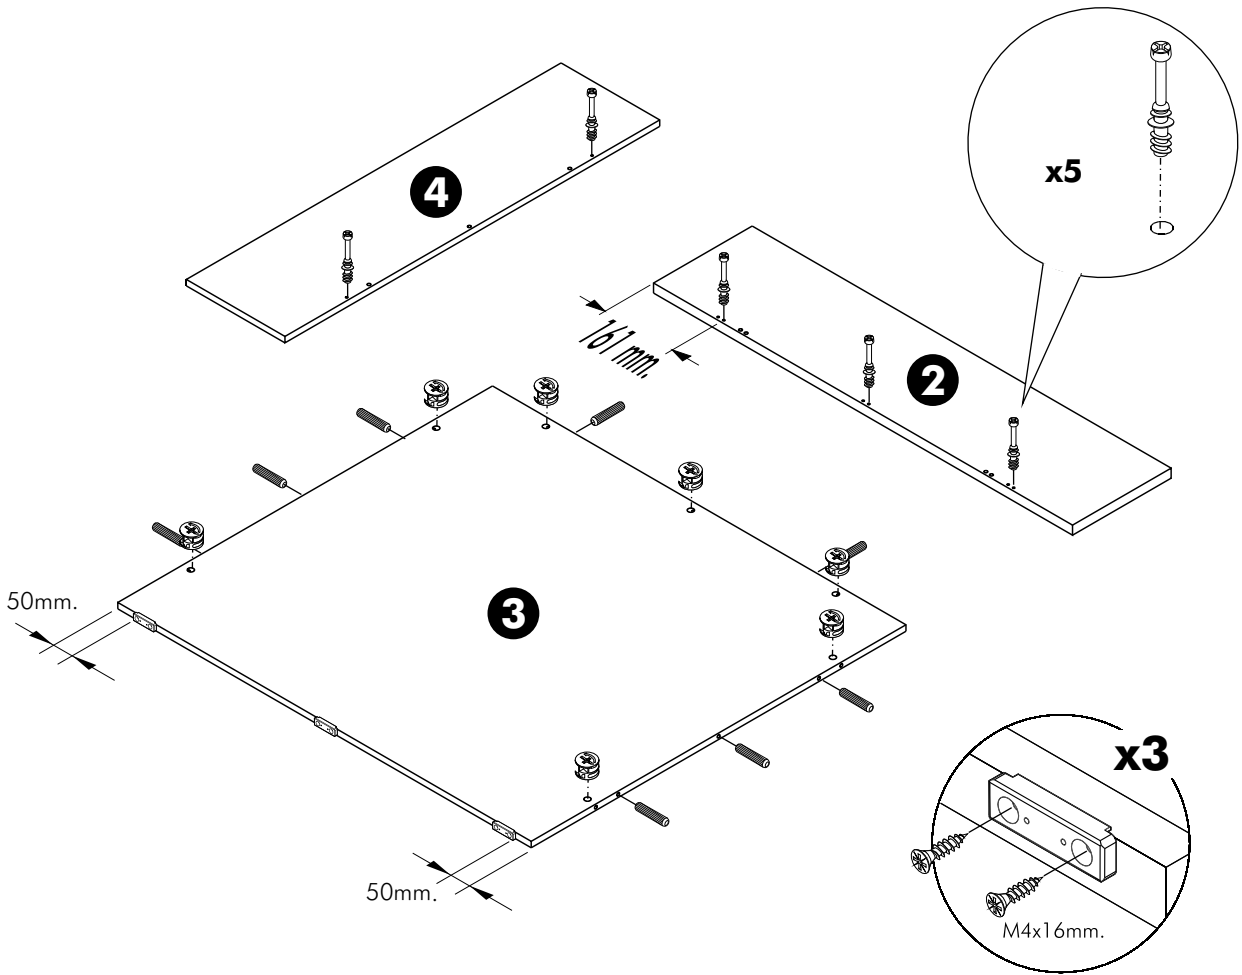

ZENO-P

Couter Bar Island 135cm.

TYPE:LEFT

TYPE:RIGHT

CONNECT SYSTEM

TYPE:A5
Couter Bar Island 135cm.

TYPE:A6
Couter Bar Island 135cm.

TYPE:A7
Couter Bar Island 135cm.

TYPE:A8
Couter Bar Island 135cm.

HARDWARE

-BODY SET

x 19

x 19

(8x35)

x 28

M4x16mm.

x 26

M4x50mm.

x 4

x 5

x 13

x 4

x 7

1.

2.

3.

4.

5.

6.

7.

8.

5.