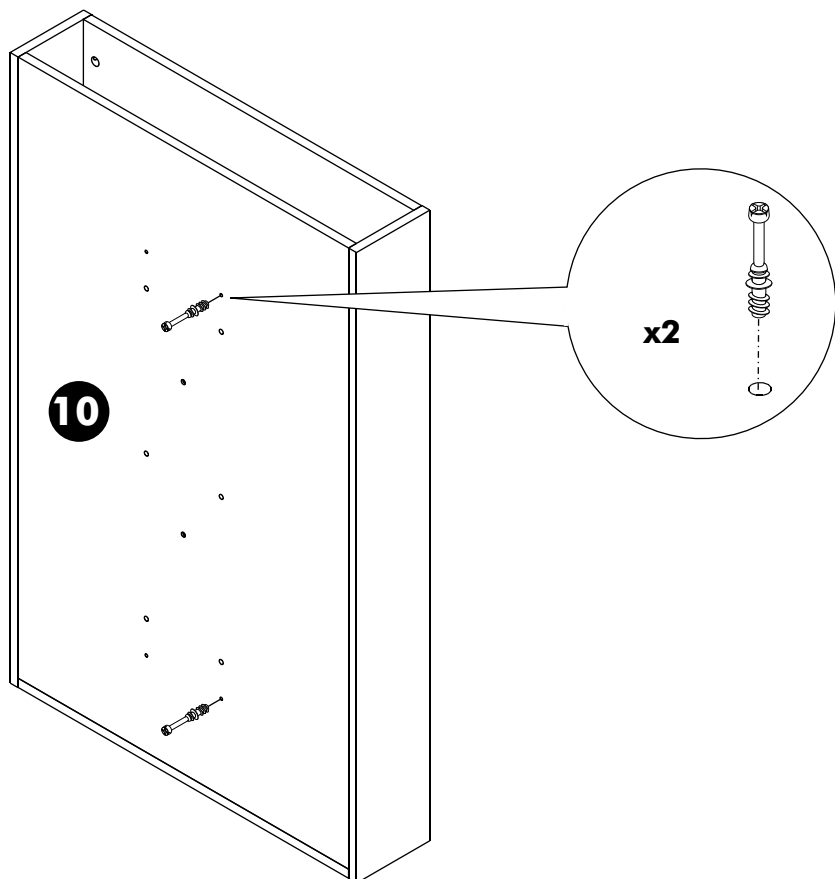

TYPE:A8
Couter Bar Island 135cm.

HARDWARE

-BODY SET

x 19

x 19

(8x35)

x 28

M4x16mm.

x 26

M4x50mm.

x 4

x 5

x 13

x 4

x 7

1.

2.

3.

4.

5.

6.

7.

8.

5.