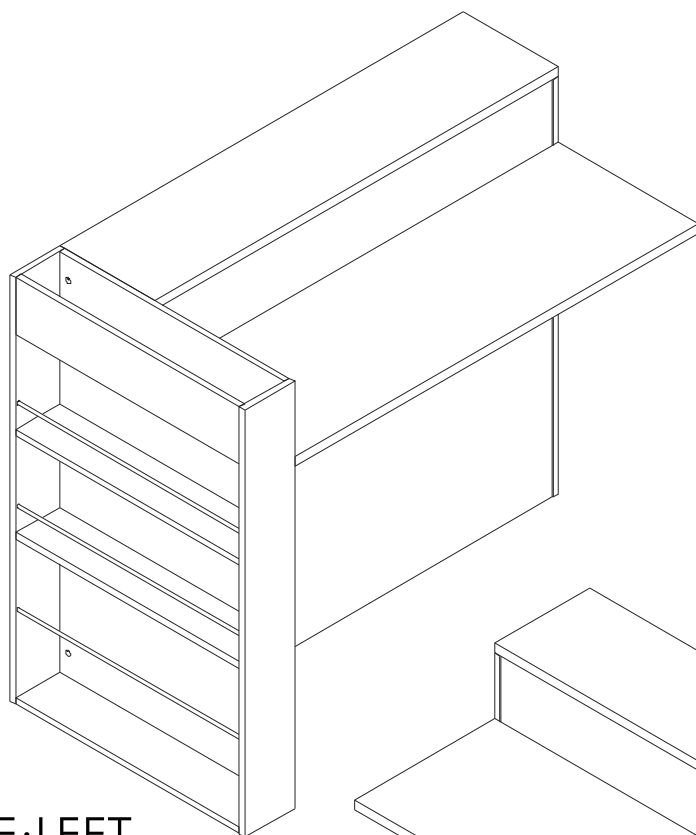

ZENO-P

Couter Bar Island 135cm.

TYPE:LEFT

TYPE:RIGHT

CONNECT SYSTEM

TYPE:A5
Couter Bar Island 135cm.

TYPE:A6
Couter Bar Island 135cm.

TYPE:A7
Couter Bar Island 135cm.

TYPE:A8
Couter Bar Island 135cm.

HARDWARE

-BODY SET

x 19

x 19

(8x35)

x 28

M4x16mm.

x 26

M4x50mm.

x 4

x 5

x 13

x 4

x 7

1.