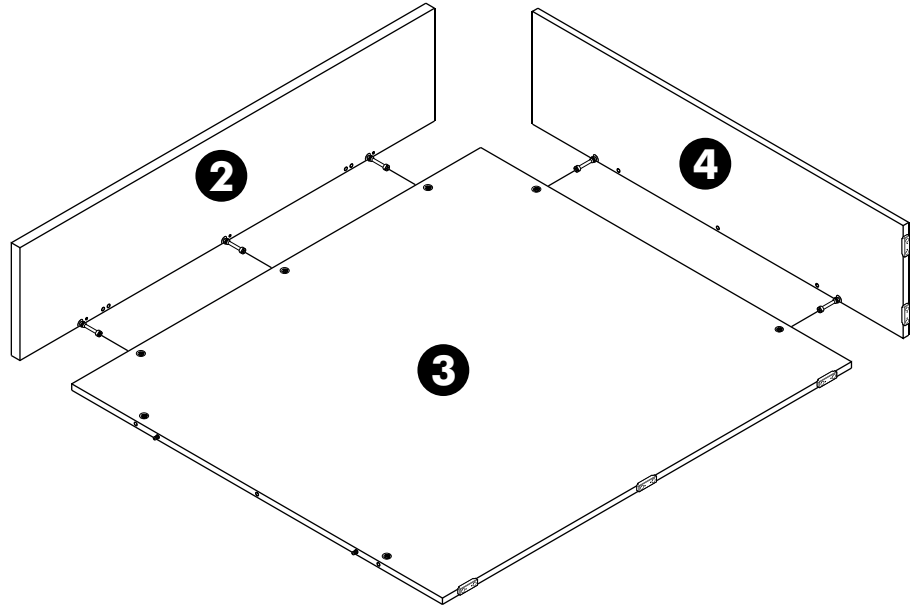

TYPE:A8
Couter Bar Island 135cm.

HARDWARE

-BODY SET

x 19

x 19

(8x35)

x 28

M4x16mm.

x 26

M4x50mm.

x 4

x 5

x 13

x 4

x 7

1.

2.

3.

4.

5.

6.

7.

8.

5.