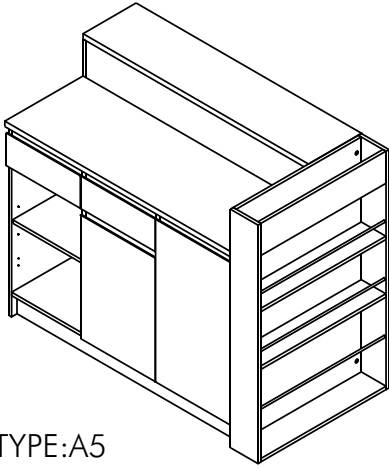

ZENO-P

Couter Bar Island 135cm.

TYPE:LEFT

TYPE:RIGHT

CONNECT SYSTEM

TYPE:A5
Couter Bar Island 135cm.

TYPE:A6
Couter Bar Island 135cm.

TYPE:A7
Couter Bar Island 135cm.

TYPE:A8
Couter Bar Island 135cm.

HARDWARE

-BODY SET

x 19

x 19

(8x35)

x 28

M4x16mm.

x 26

M4x50mm.

x 4

x 5

x 13

x 4

x 7

1.