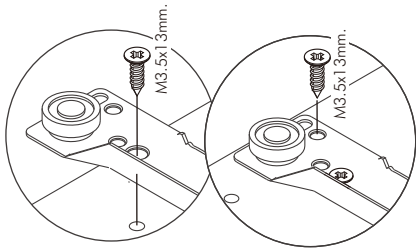

ZENO-P

Carcase mini island 120cm.

TYPE:LEFT

TYPE:RIGHT

CONNECT SYSTEM

M3.5x13mm.

M3.5x13mm.

M3.5x13mm.

28mm.

1

2

M4x16mm.

TYPE:A1
High Bar Island

TYPE:A2
High Bar Island

TYPE:A3
High Bar Island

TYPE:A4
High Bar Island

M4x25mm.

x 16

M4x20mm.

x 8

M4x16mm.

x 88

-DRAWER SET

x 2

M4x16mm.

x 16

x 4

Ø35mm.

x 4

1.

2.

3.