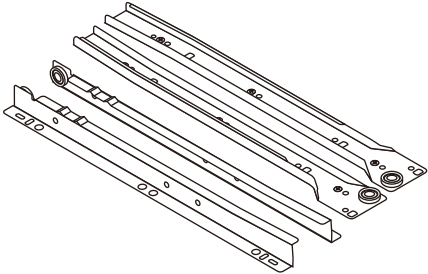

ZENO-P

Carcase mini island 120cm.

TYPE:LEFT

TYPE:RIGHT

CONNECT SYSTEM

M3.5x13mm.

M3.5x13mm.

M3.5x13mm.

28mm.

1

2

M4x16mm.

TYPE:A1
High Bar Island

TYPE:A2
High Bar Island

TYPE:A3
High Bar Island

TYPE:A4
High Bar Island

x 24

#8x35

x 36

x 18

x 14

x 12

M4x50mm.

x 4

M4x16mm.

x 16

x 4

Ø35mm.

x 4

1.

2.

3.