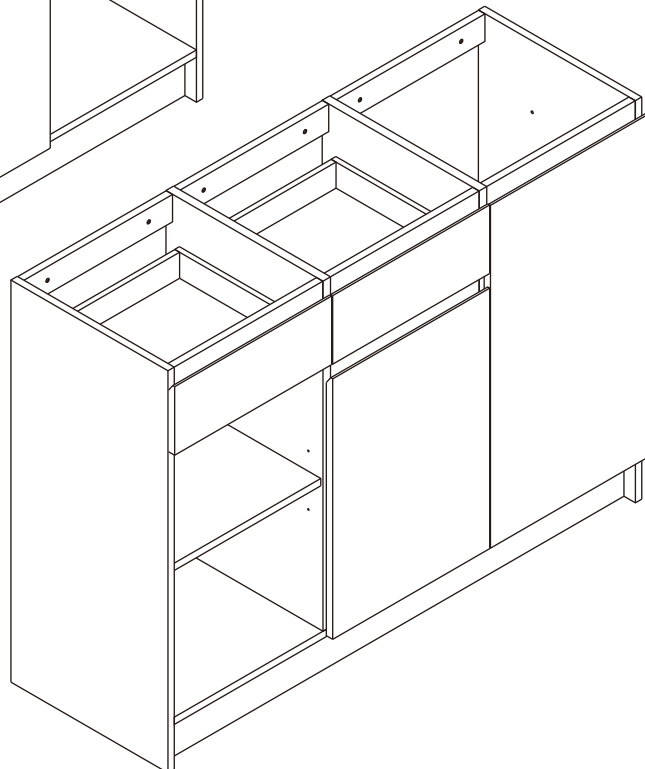

ZENO-P

Carcase mini island 120cm.

TYPE:LEFT

TYPE:RIGHT

CONNECT SYSTEM

M3.5x13mm.

M3.5x13mm.

M3.5x13mm.

28mm.

1

2

M4x16mm.

TYPE:A1
High Bar Island

TYPE:A2
High Bar Island

TYPE:A3
High Bar Island

TYPE:A4
High Bar Island