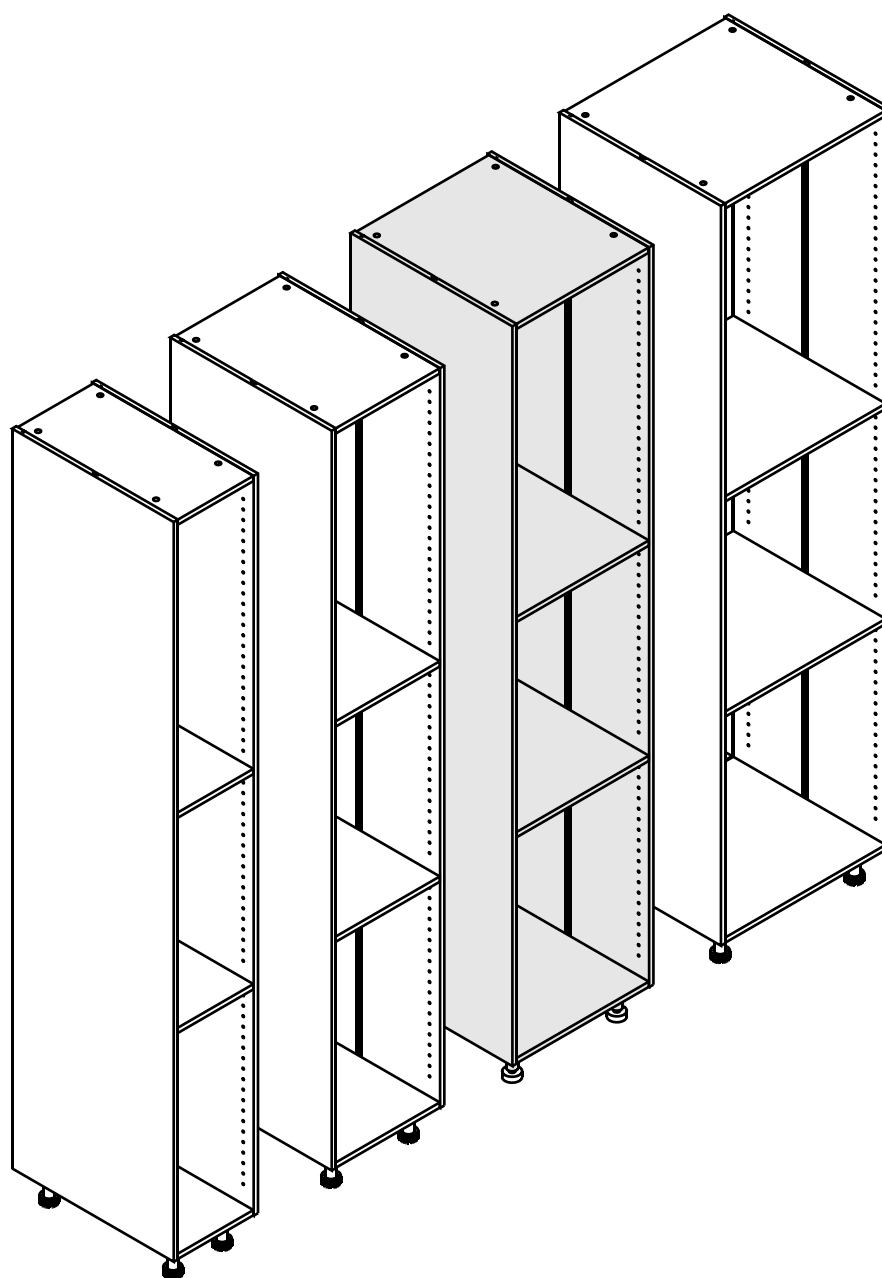

SMART KIT

High Cabinet+LED W300-400xH2257
High Cabinet+LED W500-600xH2257

CONNECT SYSTEM

HARDWARE

-BODY SET

x 10

x 10

(8x35)

x 16

M4x30mm.

x 8

M4x16mm.

x 16

x 8

x 2

x 8

x 8

x 5

x4

x 2

1.

2.

3.

4.

5.

6.(A)

6.(B)

7.

8.

M4x30mm.

x8

x8