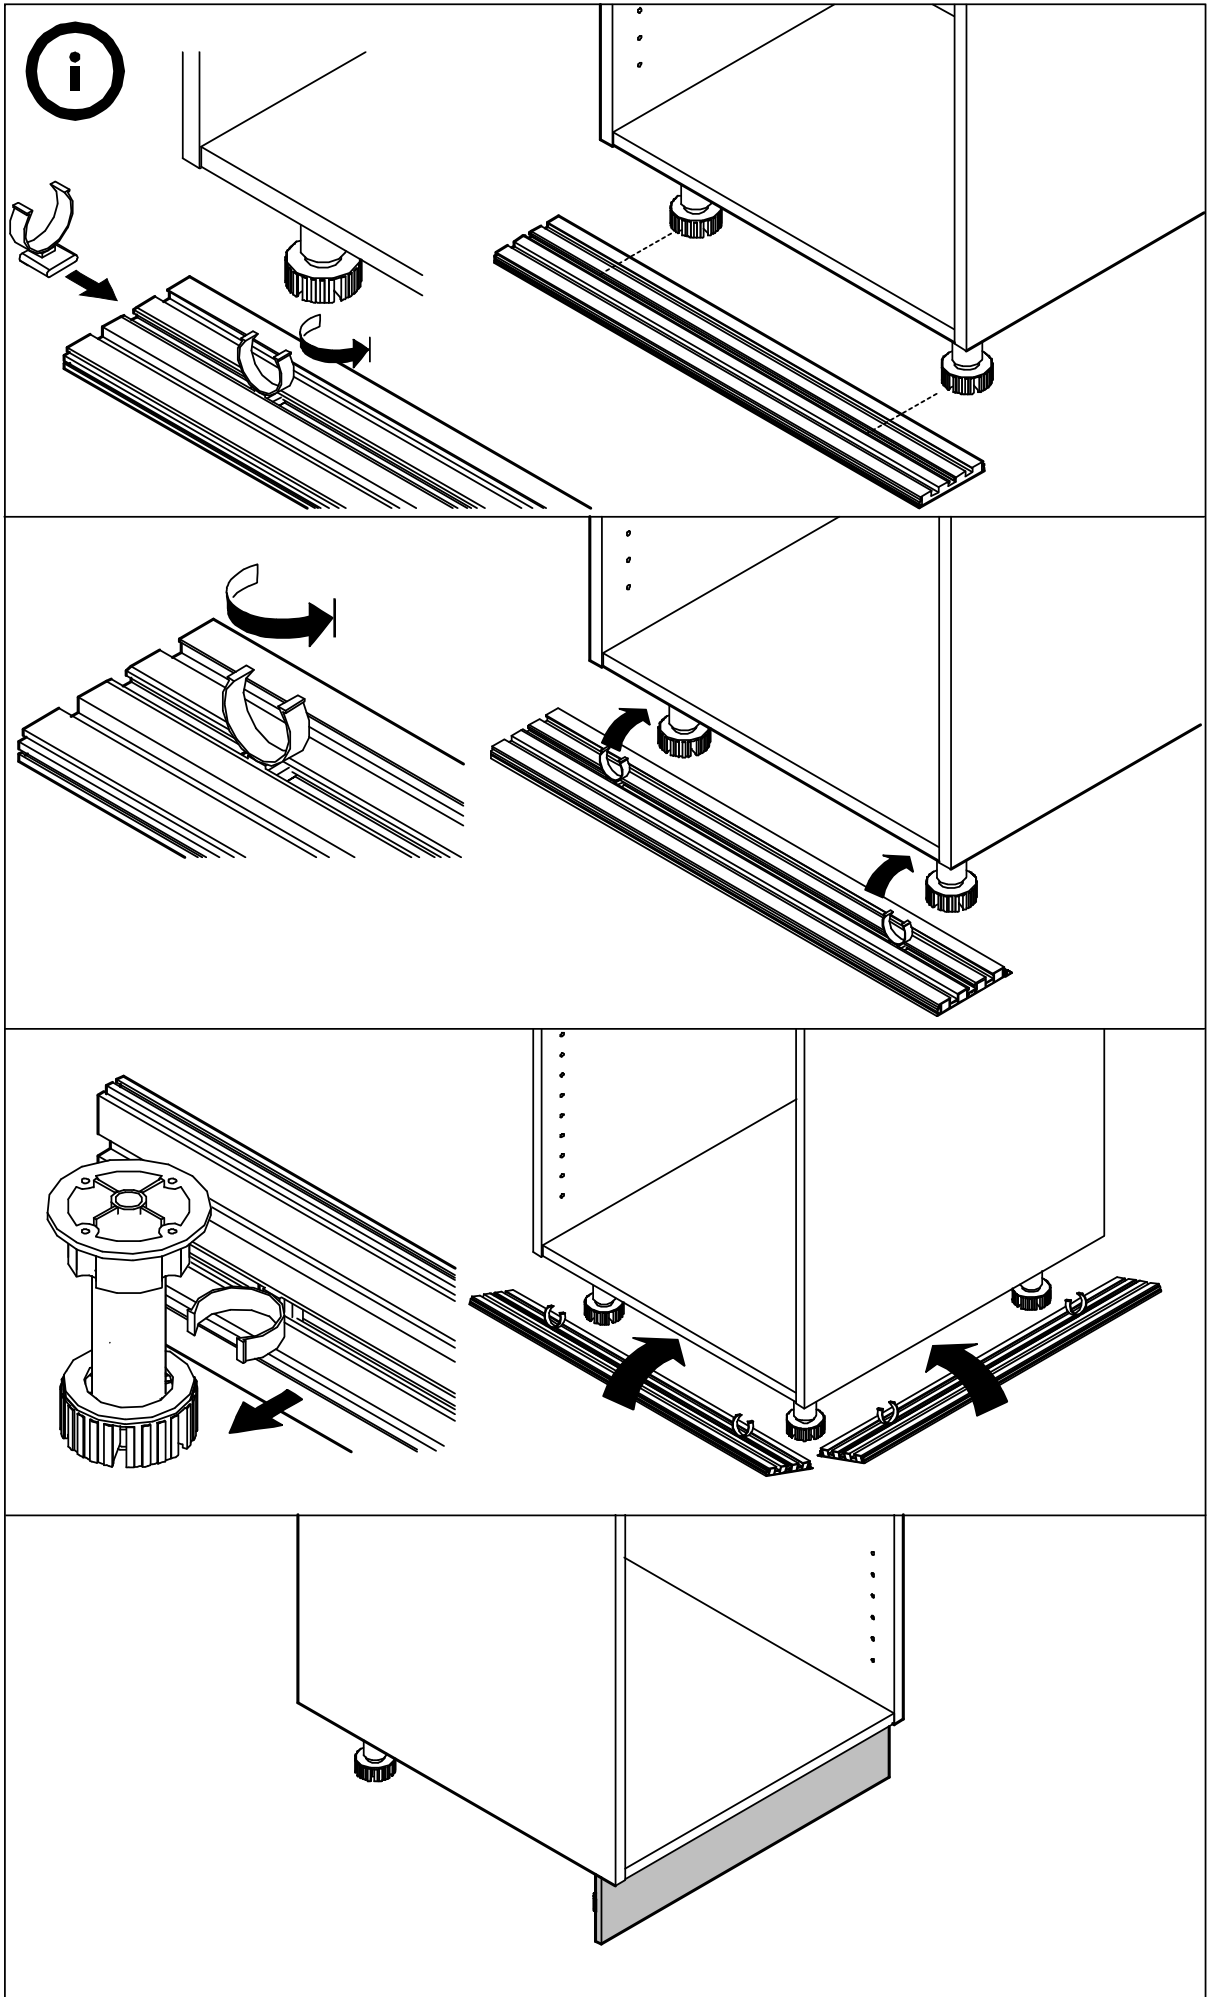

SMART KIT

High Cabinet+LED W300-400xH2257
High Cabinet+LED W500-600xH2257

CONNECT SYSTEM

HARDWARE

-BODY SET

x 10

x 10

(8x35)

x 16

M4x30mm.

x 8

M4x16mm.

x 16

x 8

x 2

x 8

5.

6.(A)

6.(B)

7.

8.

M4x30mm.

x8

x8