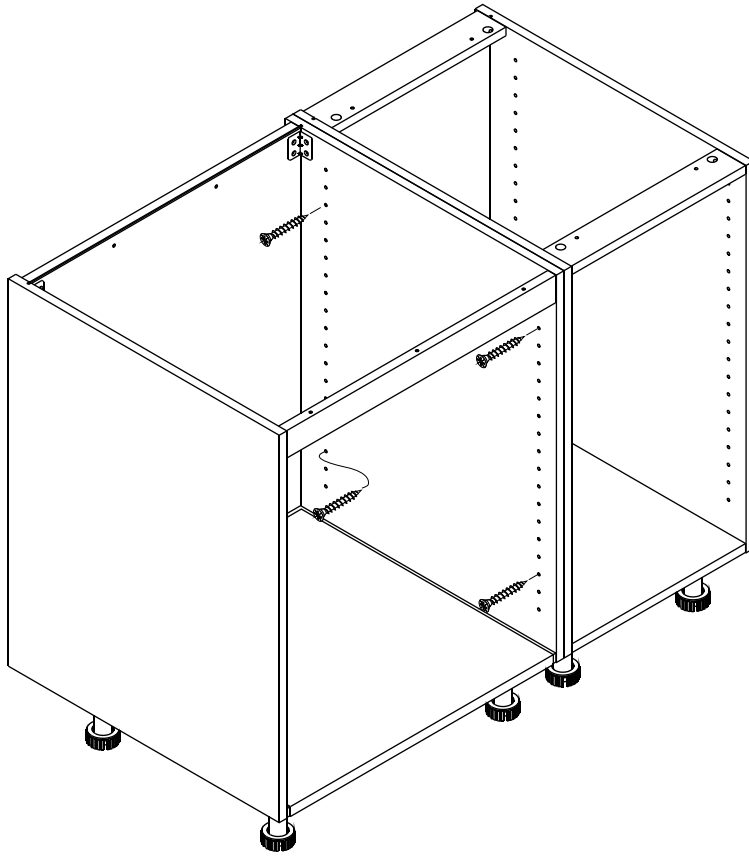

SMART KIT

Base Cabinet 60

CONNECT SYSTEM

HARDWARE

-BODY SET

x 4

x 4

(8x35)

3.

4.(A)

M4x16.. **X16**

x4

4.(B)

M4x16.. **X16**

5.

x2

M4x16.. **X2**

6.

M4x30.. **X4**

7.

M4x30.. **X3**

A.

B.