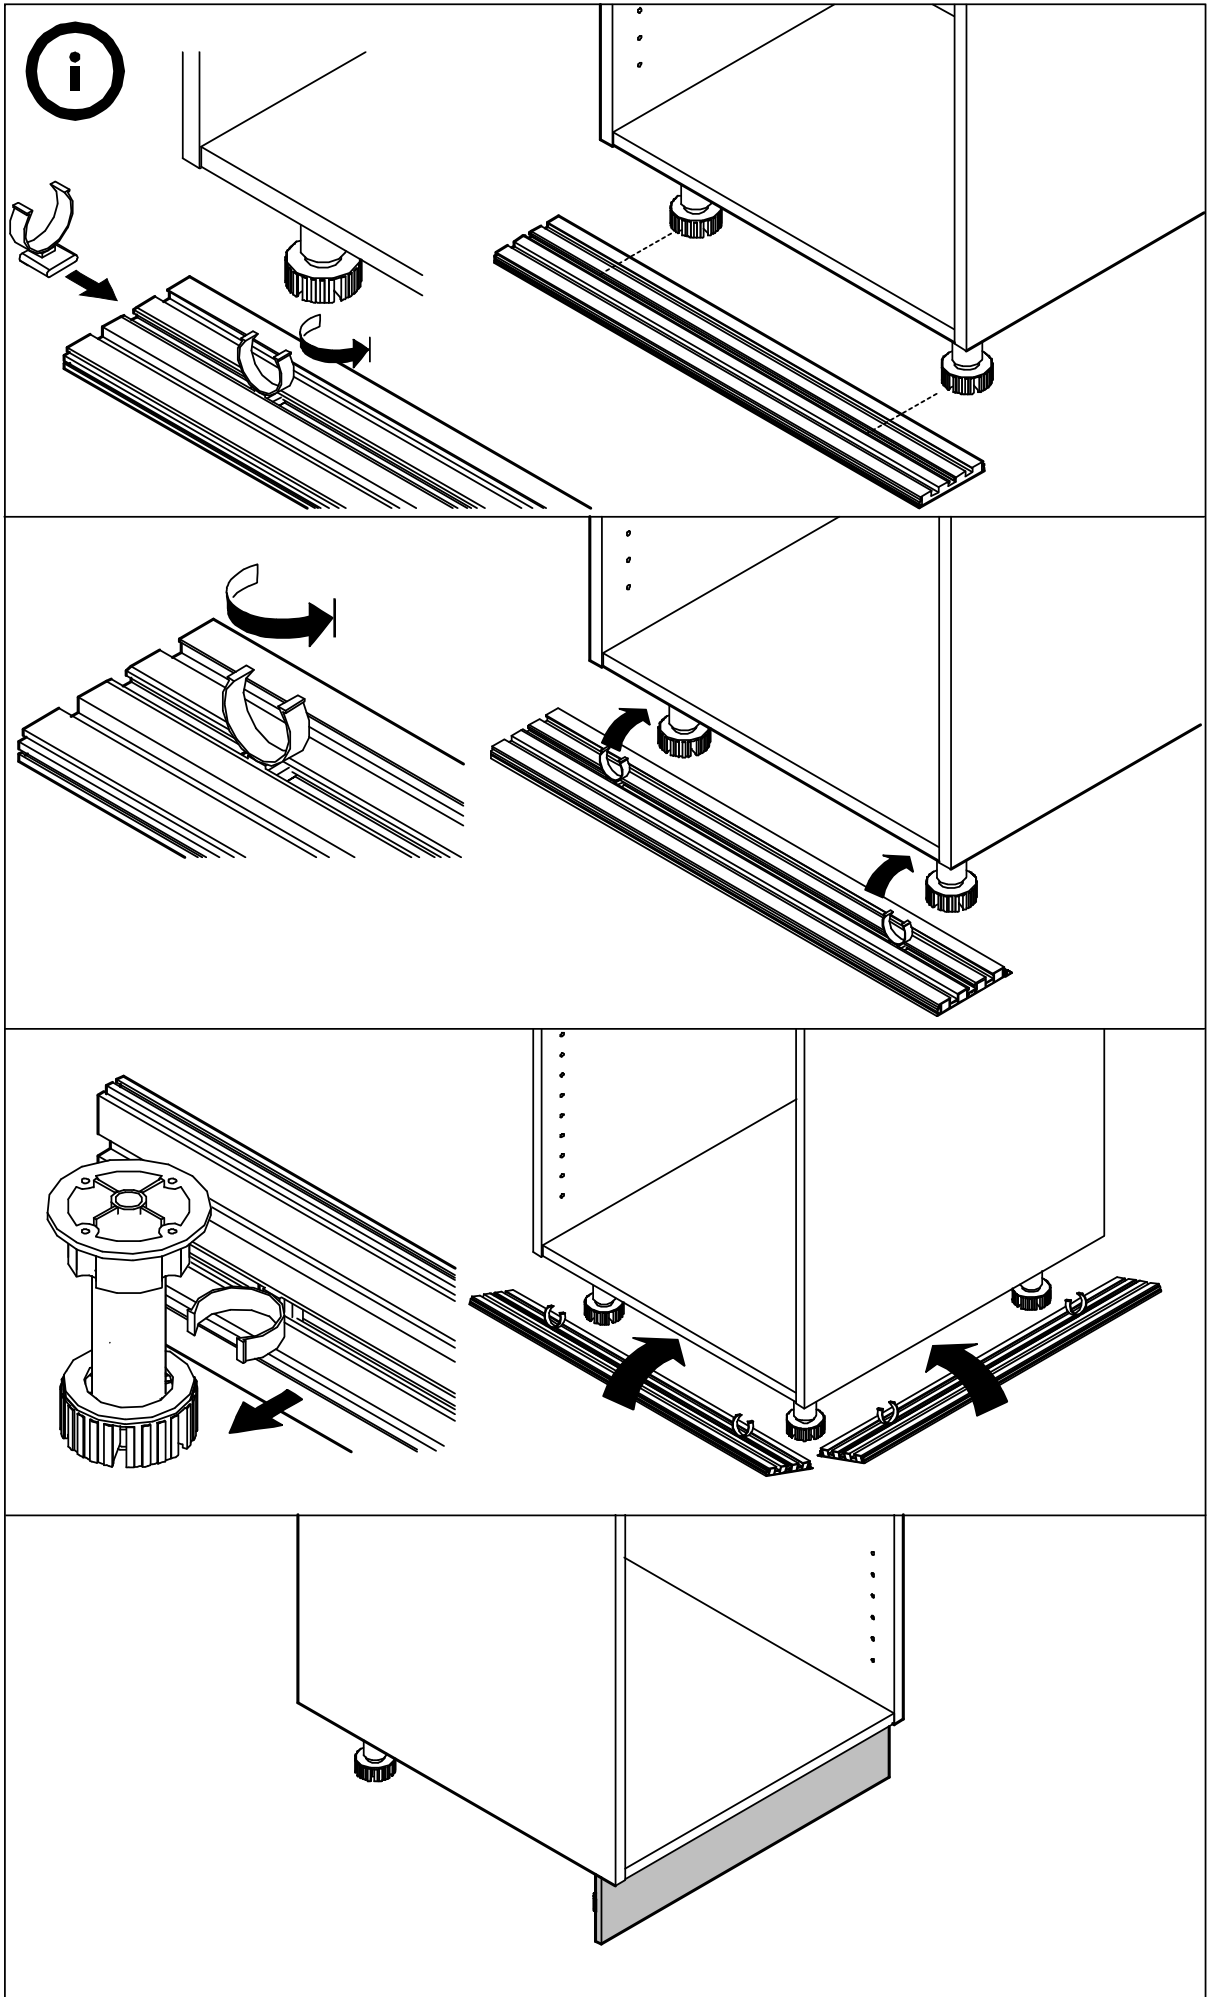

SMART KIT

Base Cabinet 60

CONNECT SYSTEM

HARDWARE

-BODY SET

x 4

x 4

(8x35)

x 8

M4x30mm.

x 7

M4x16mm.

x 40

For W/Top 12Pcs.

x 4

x 2