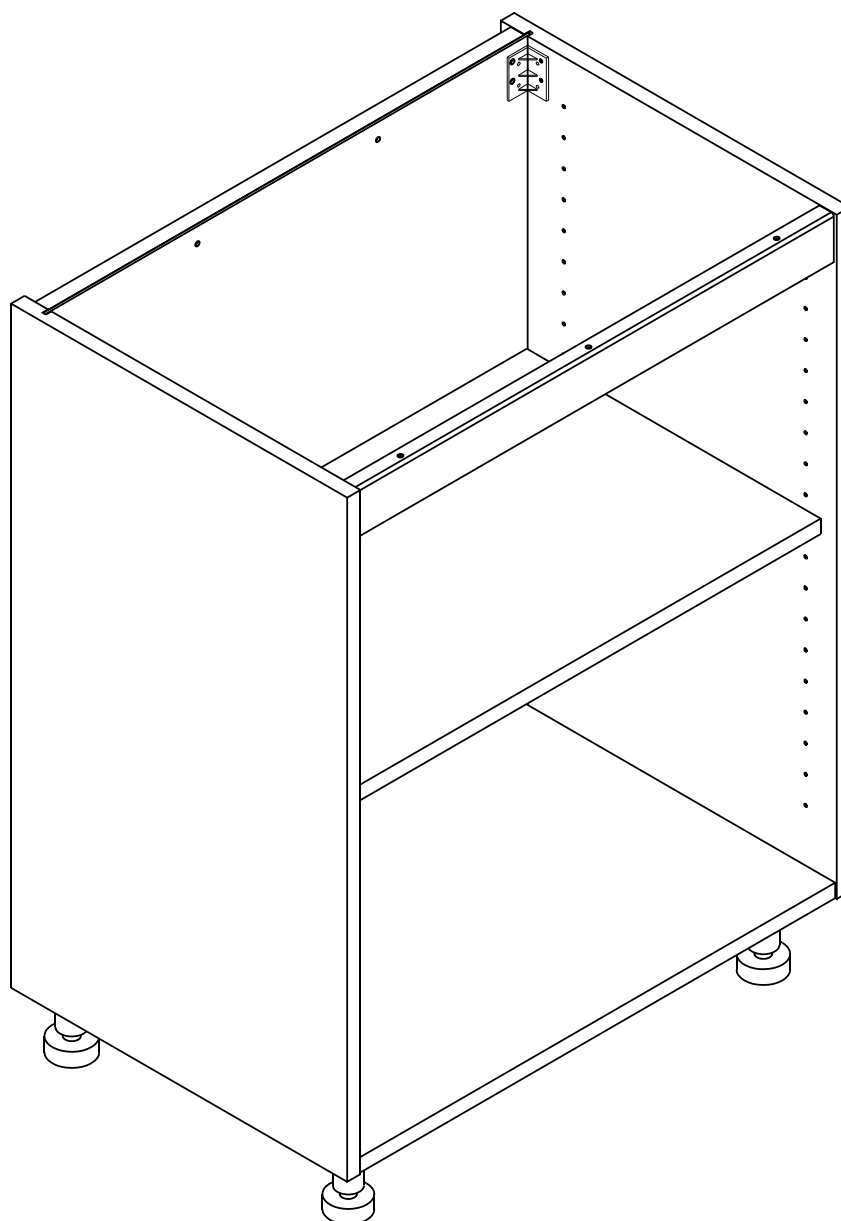

SMART KIT

Base Cabinet 60

CONNECT SYSTEM

HARDWARE

-BODY SET

x 4

x 4

(8x35)

x 8

M4x30mm.

x 7

M4x16mm.

x 40

For W/Top 12Pcs.

x 4

x 2

x 4

x 5

For W/Top 3Pcs.

M4x16mm.

x 2

x4

1.

2.