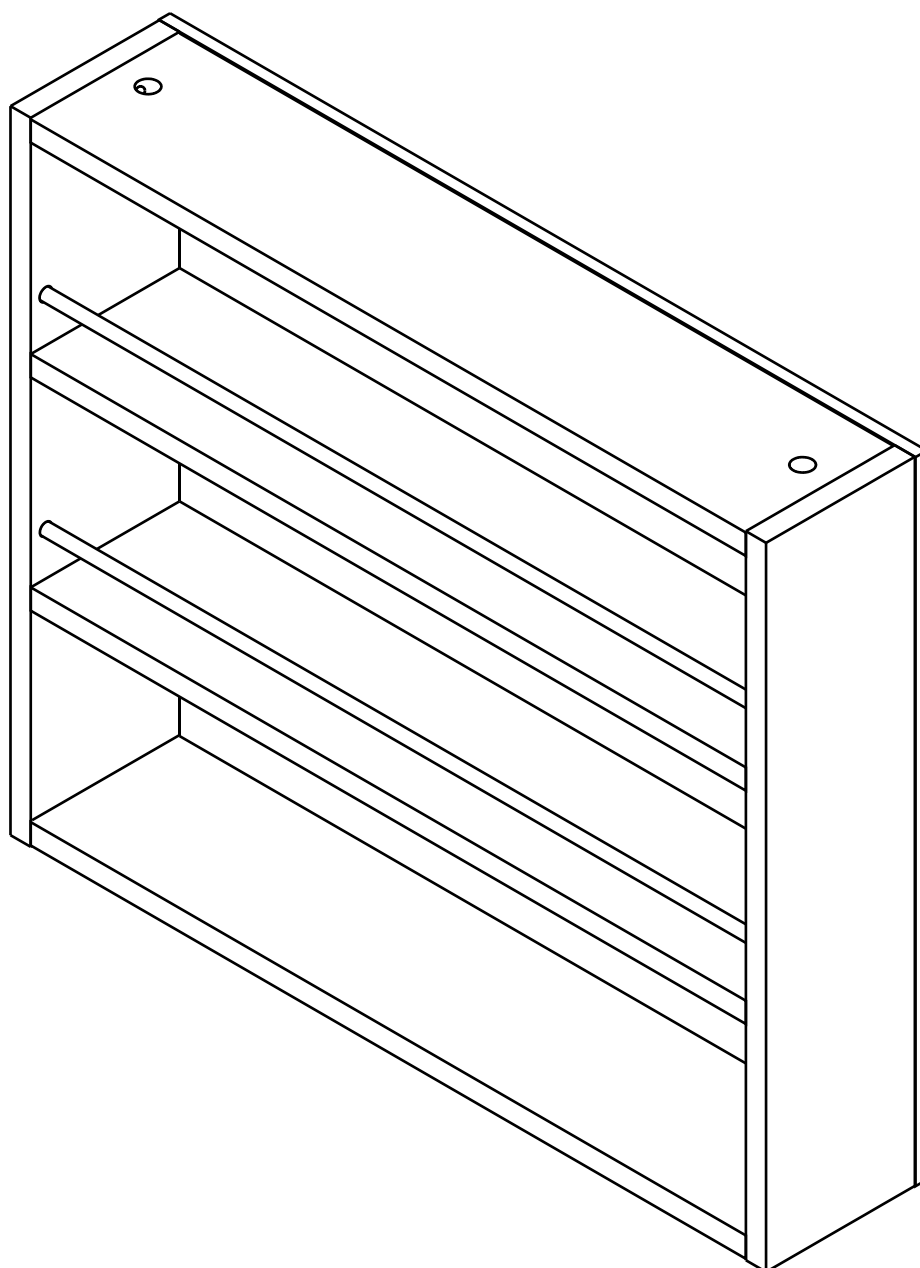

SMART KIT

Wall Cabinet box2 W60xH50

CONNECT SYSTEM

HARDWARE

x 8

x 8

(8x35)

x 16

M4x50mm.

x 16

x 4

x 2

x 4

1.

2.

3.

4.

5.

6.

7.

x4

M4x50mm.

WALL

Ø7x50mm.