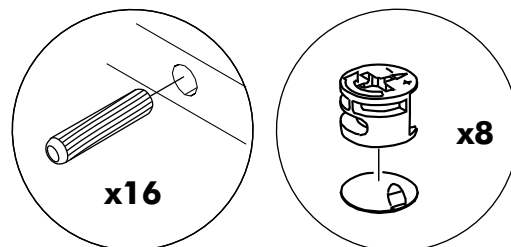

SMART KIT

Wall Cabinet box2 W60xH50

CONNECT SYSTEM

HARDWARE

x 8

x 8

(8x35)

x 16

M4x50mm.

x 16

x 4

x 2

x 4

1.

2.

3.

4.

5.

6.

7.

x4

M4x50mm.

WALL

Ø7x50mm.