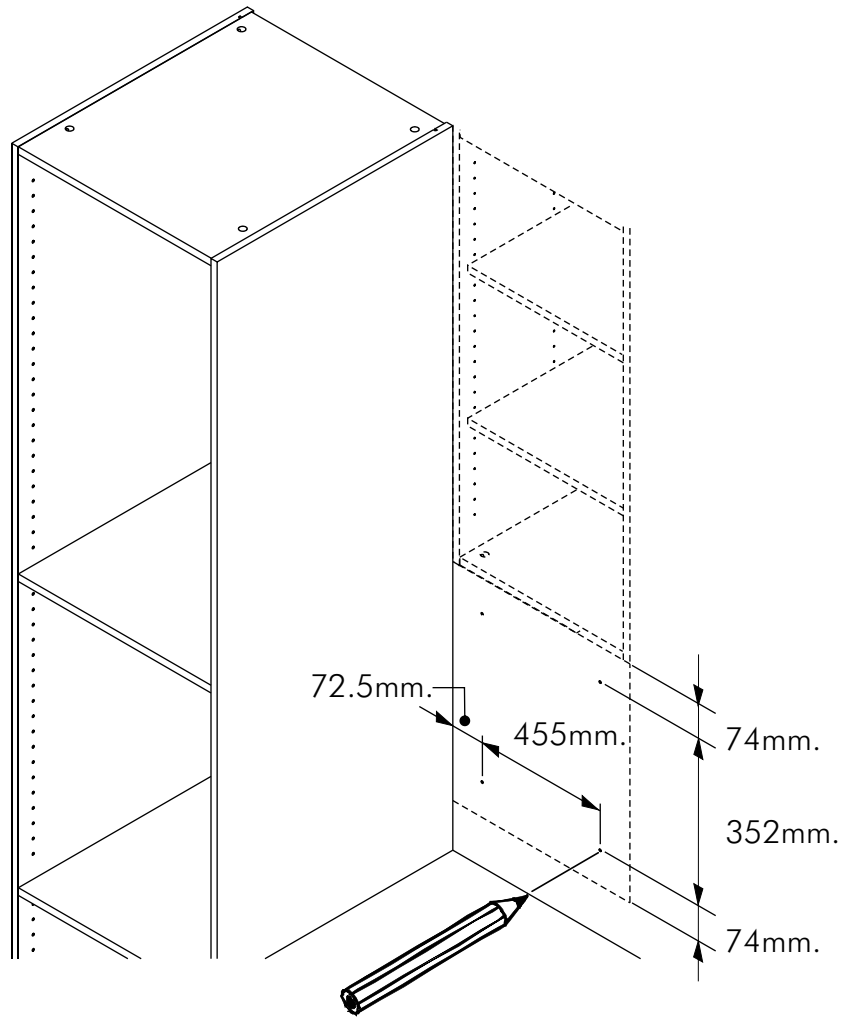

SMART KIT

Wall Cabinet box2 W60xH50

CONNECT SYSTEM

HARDWARE

x 8

x 8

(8x35)

x 16

M4x50mm.

x 16

x 4

x 2

x 4

1.

2.

3.

4.

5.

6.

7.

x4

M4x50mm.

WALL

Ø7x50mm.

x4

8.

x2