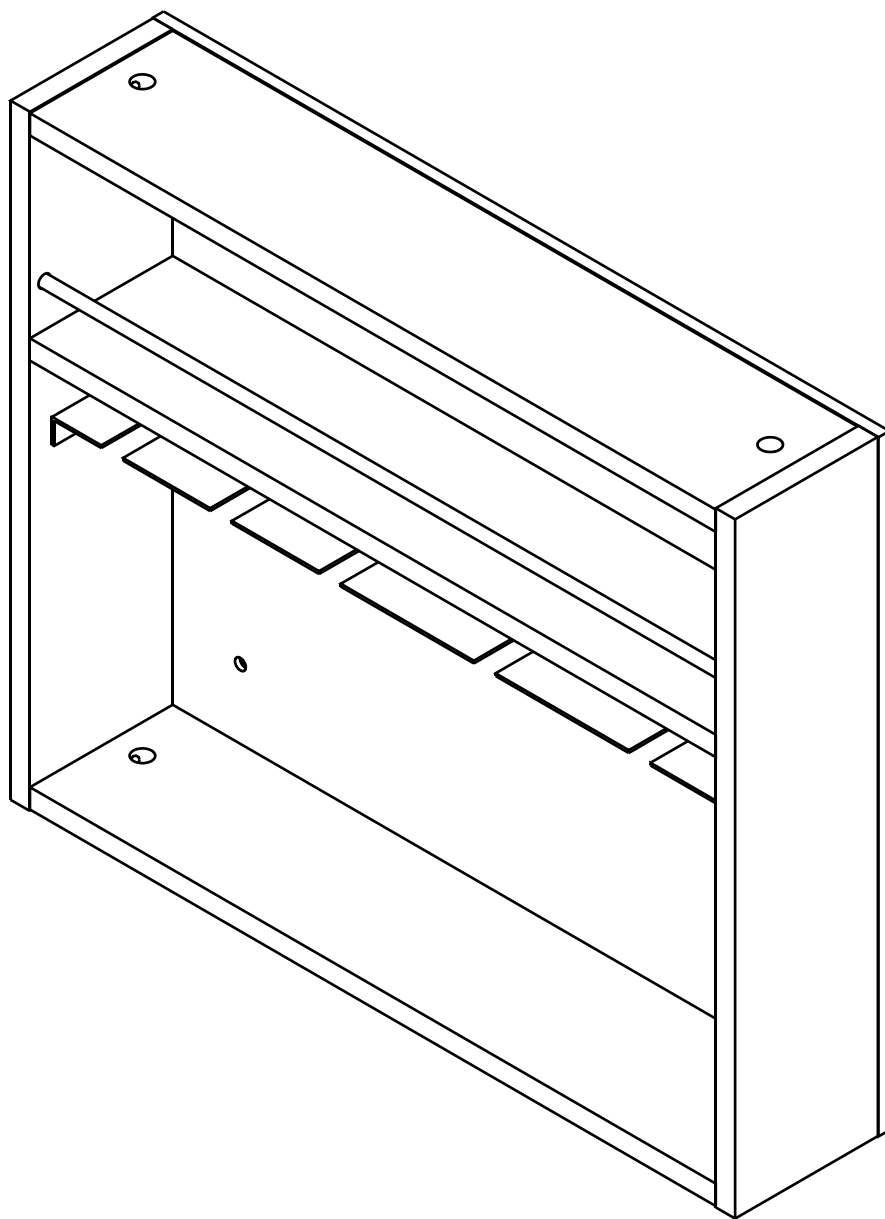

SMART KIT

Wall Cabinet box1 W60xH50

CONNECT SYSTEM

HARDWARE

x 6

x 6

(8x35)

x 12

M4x50mm.

x 14

x 4

x 2

x 4

M3.5x13mm.

x 4

1.