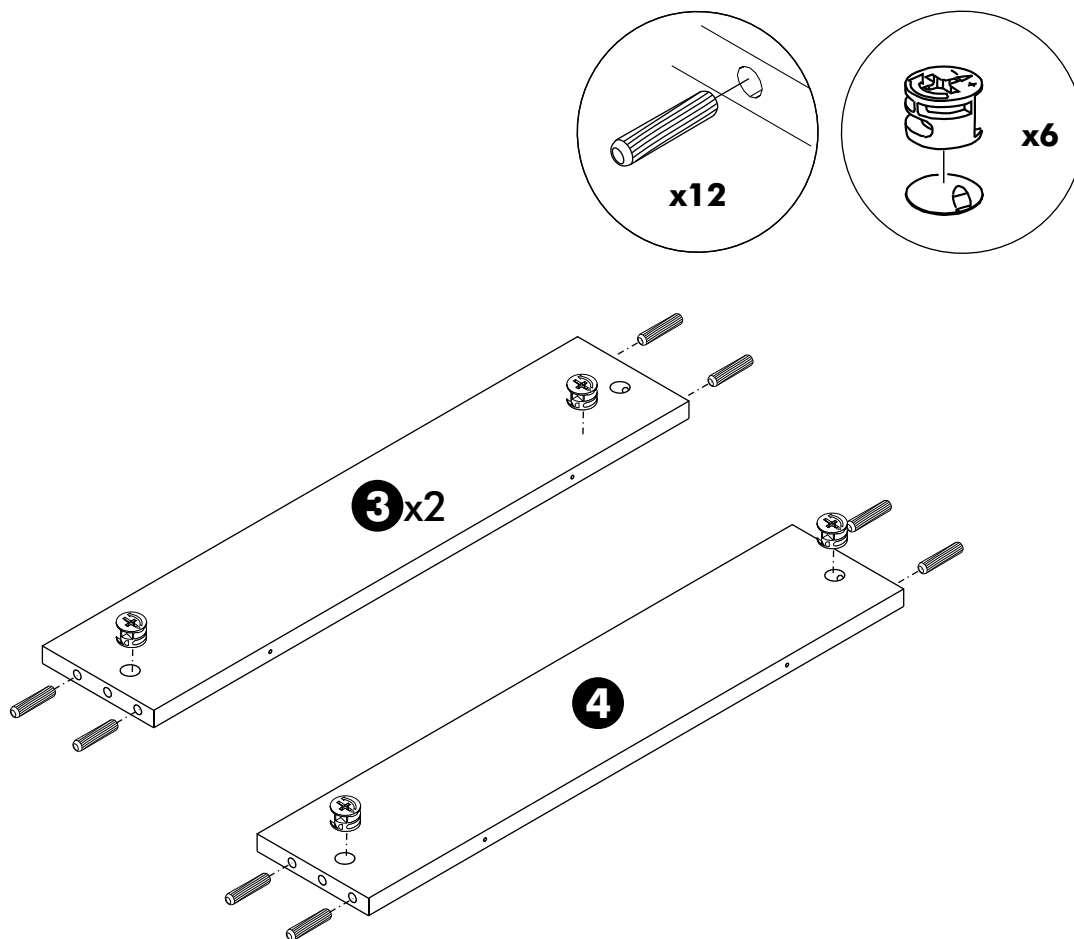

SMART KIT

Wall Cabinet box1 W60xH50

CONNECT SYSTEM

HARDWARE

x 6

x 6

(8x35)

x 12

M4x50mm.

x 14

x 4

x 2

x 4

M3.5x13mm.

x 4

1.

2.

3.

4.

5.

6.

7.

8.

9.