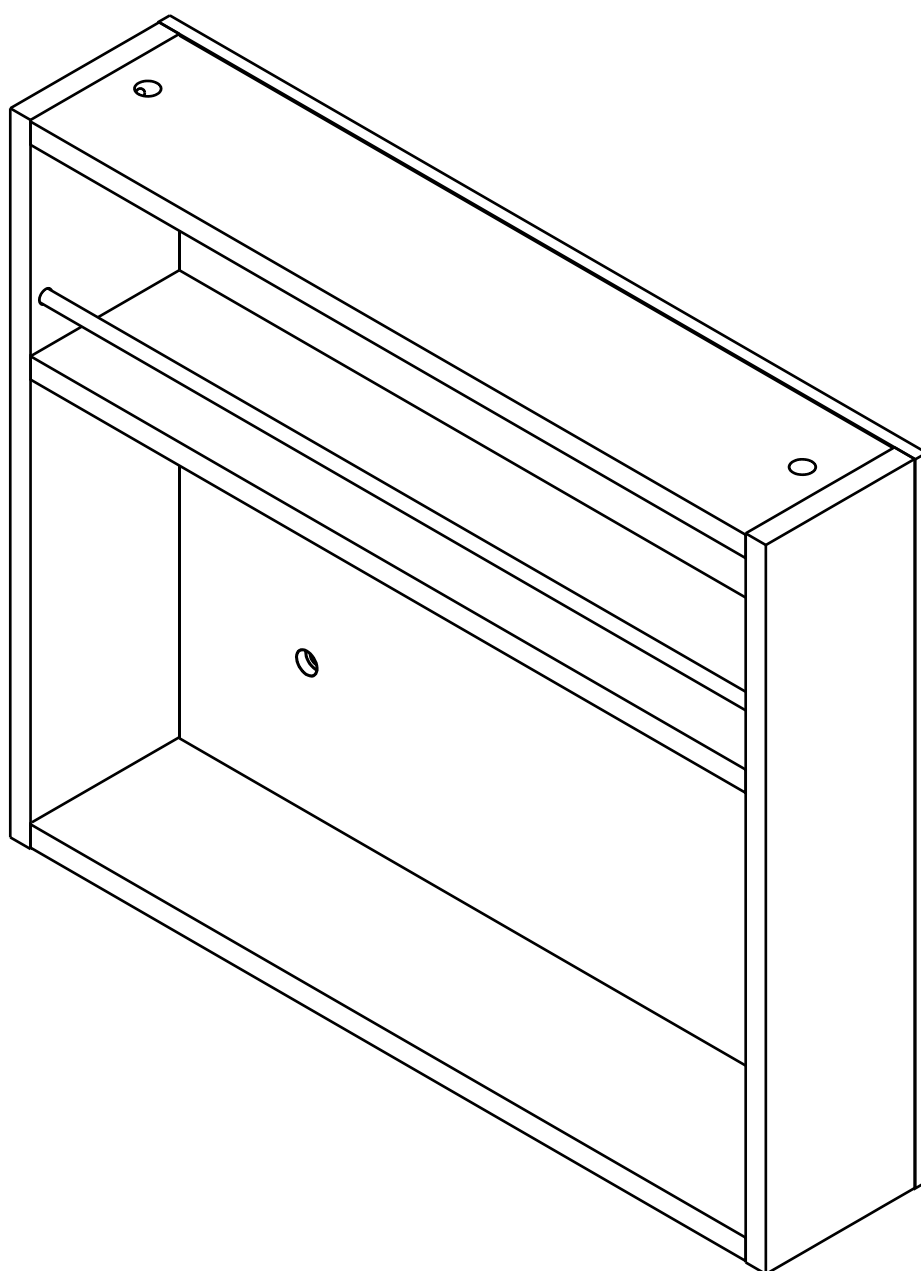

# SMART KIT

Wall Cabinet box1 W60xH50

# CONNECT SYSTEM

**1**

**2**

(Connecting bolts)

**3**

**WHEN FITTING CAMS**  
ENSURE STARTING POSITION IS CORRECT  
BEFORE YOU INSERT CONNECTING BOLT  
TURN CLOCKWISE UNTIL SECURE

✓				✗
				
	<b>CORRECT</b>	<b>WRONG</b>		

# HARDWARE

**x 6**

**x 6**

(8x35)

**x 12**

M4x50mm.

**x 14**

**x 4**

**7.**

M4x50mm.

**WALL**

**8.**