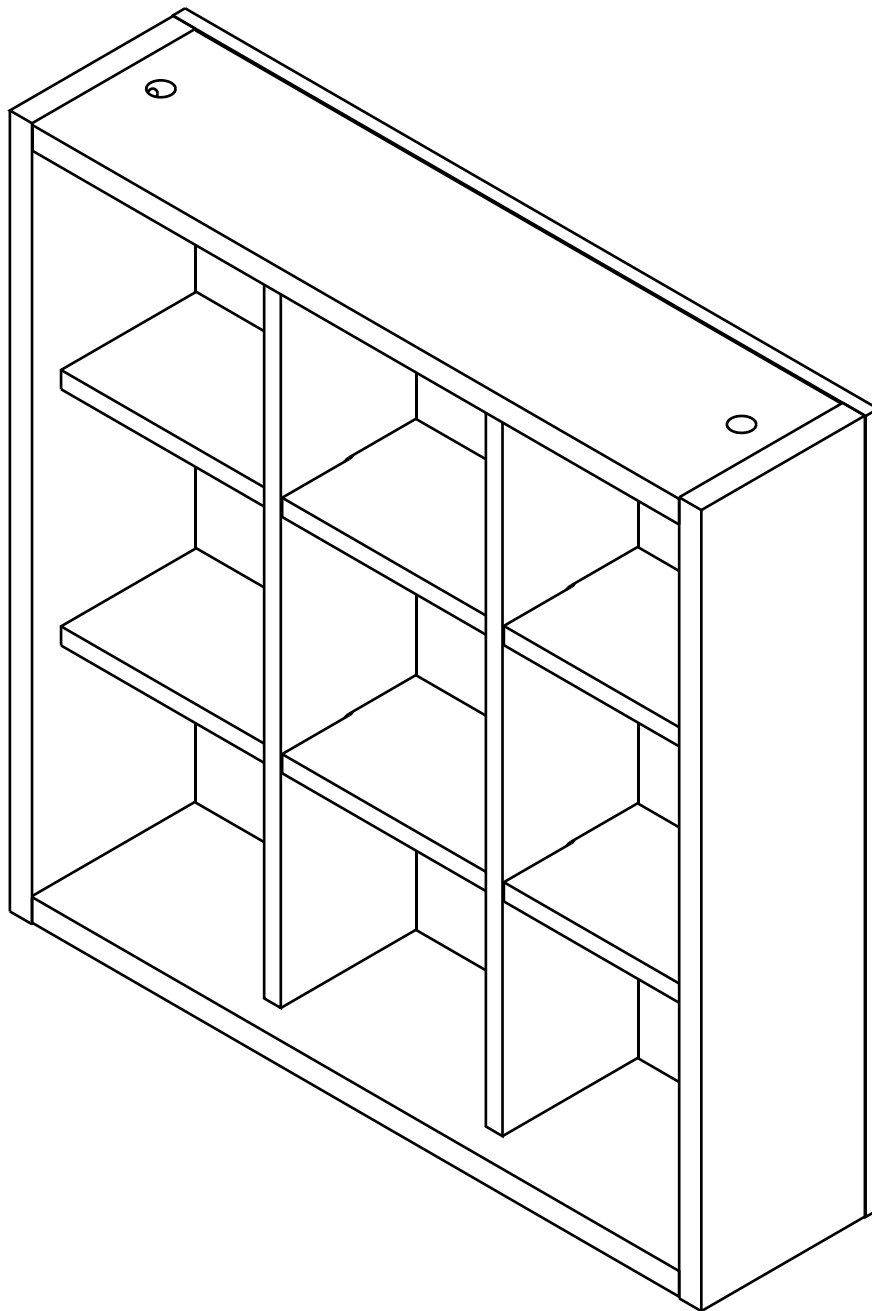

SMART KIT

Wall Cabinet box9 W50xH50

CONNECT SYSTEM

HARDWARE

x 4

x 4

(8x35)

x 8

M4x50mm.

x 10

x 4

x 2

x 4

M4x30mm.

x 8

1.

2.

3.

4.

5.

6.

7.

8.