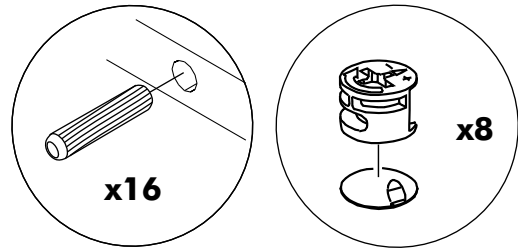

SMART KIT

Wall Cabinet box2 W50xH50

CONNECT SYSTEM

HARDWARE

x 8

x 8

(8x35)

x 16

M4x50mm.

x 14

x 4

x 2

x 4

1.

2.

3.

4.

5.

6.

7.

M4x50mm.
x4

WALL

8.