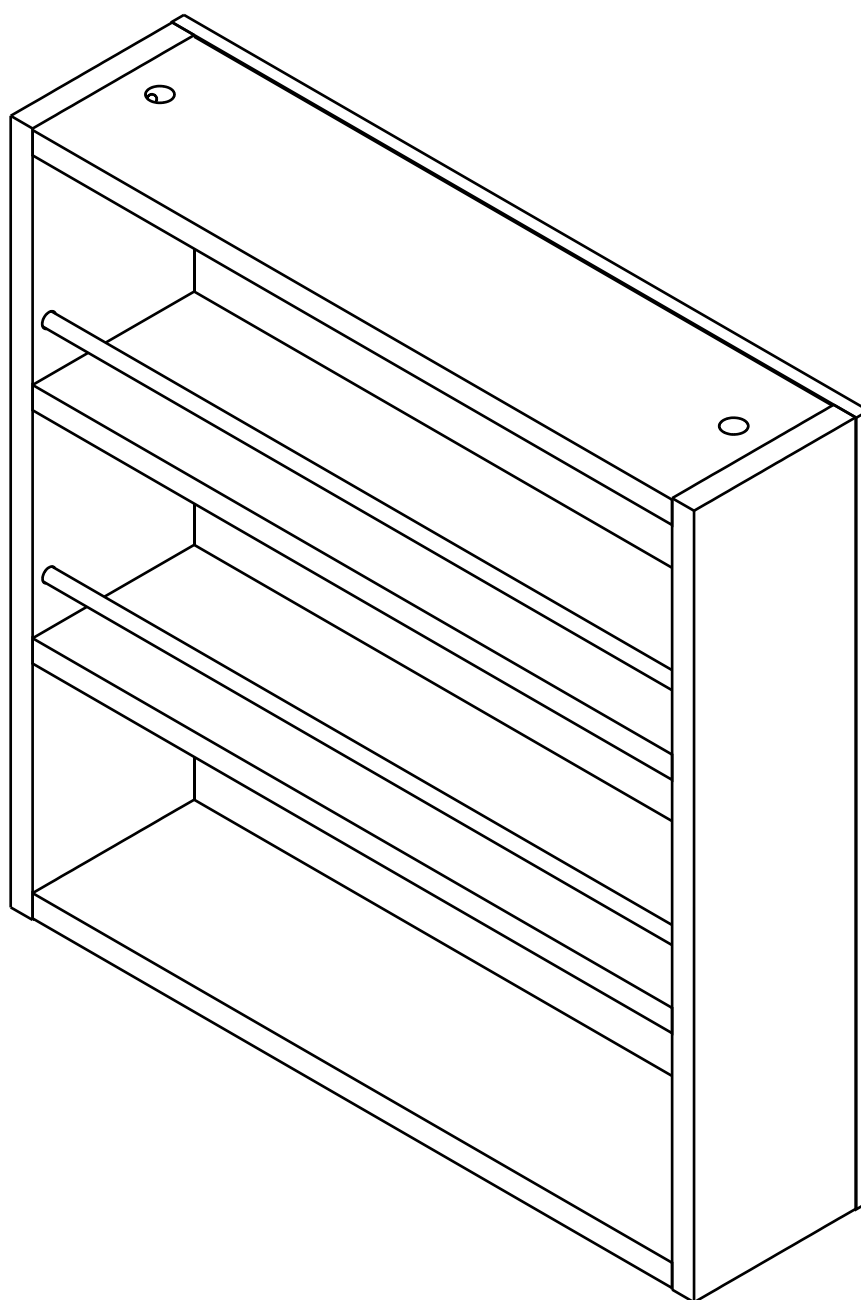

SMART KIT

Wall Cabinet box2 W50xH50

CONNECT SYSTEM

HARDWARE

x 8

x 8

(8x35)

x 16

M4x50mm.

x 14

x 4

x 2

x 4

1.

2.

3.

4.

5.

6.

7.

M4x50mm.
x4

WALL

8.