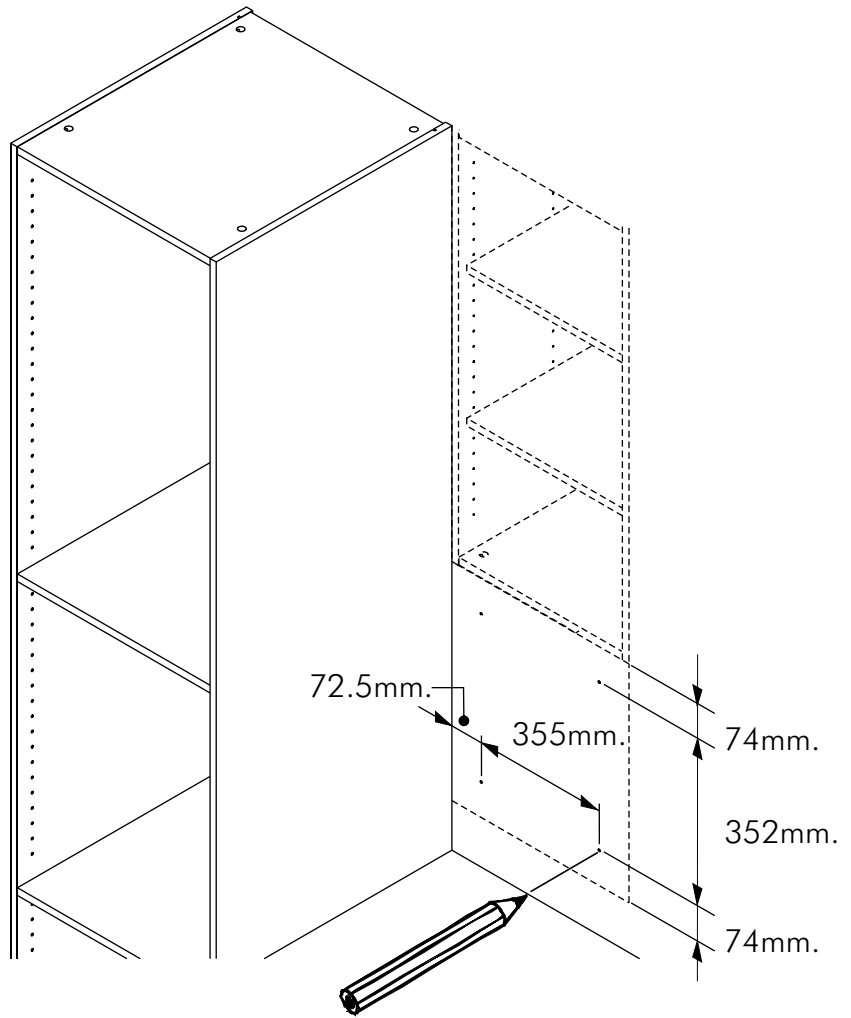

SMART KIT

Wall Cabinet box2 W50xH50

CONNECT SYSTEM

HARDWARE

x 8

x 8

(8x35)

x 16

M4x50mm.

x 14

x 4

x 2

x 4

1.

2.

3.

4.

5.

6.

7.

M4x50mm.
x4

WALL

8.