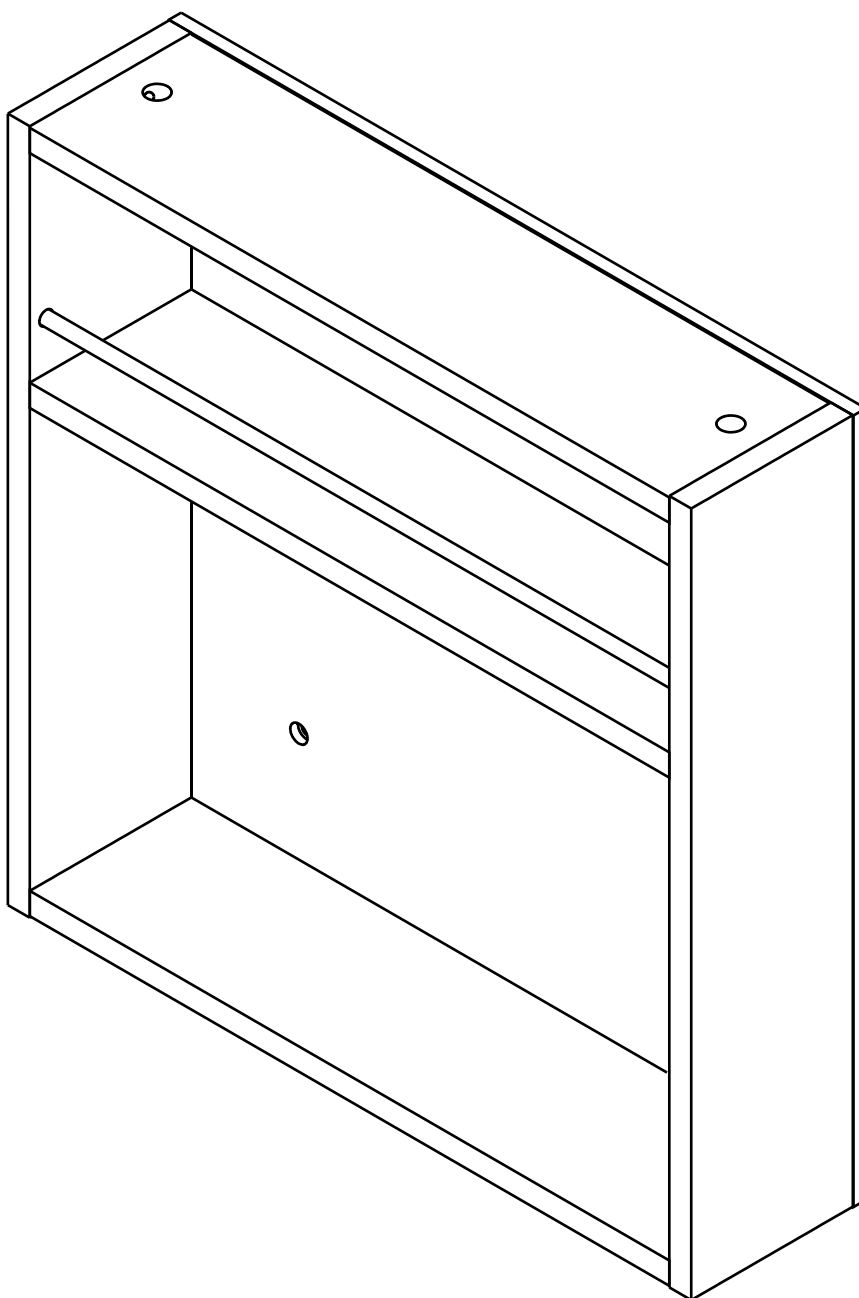

# SMART KIT

Wall Cabinet box1 W50xH50

# HARDWARE

**x 6**

**x 6**

(8x35)

**x 12**

M4x50mm.

**x 12**

**x 4**

**7.**

M4x50mm.

**WALL**

**8.**