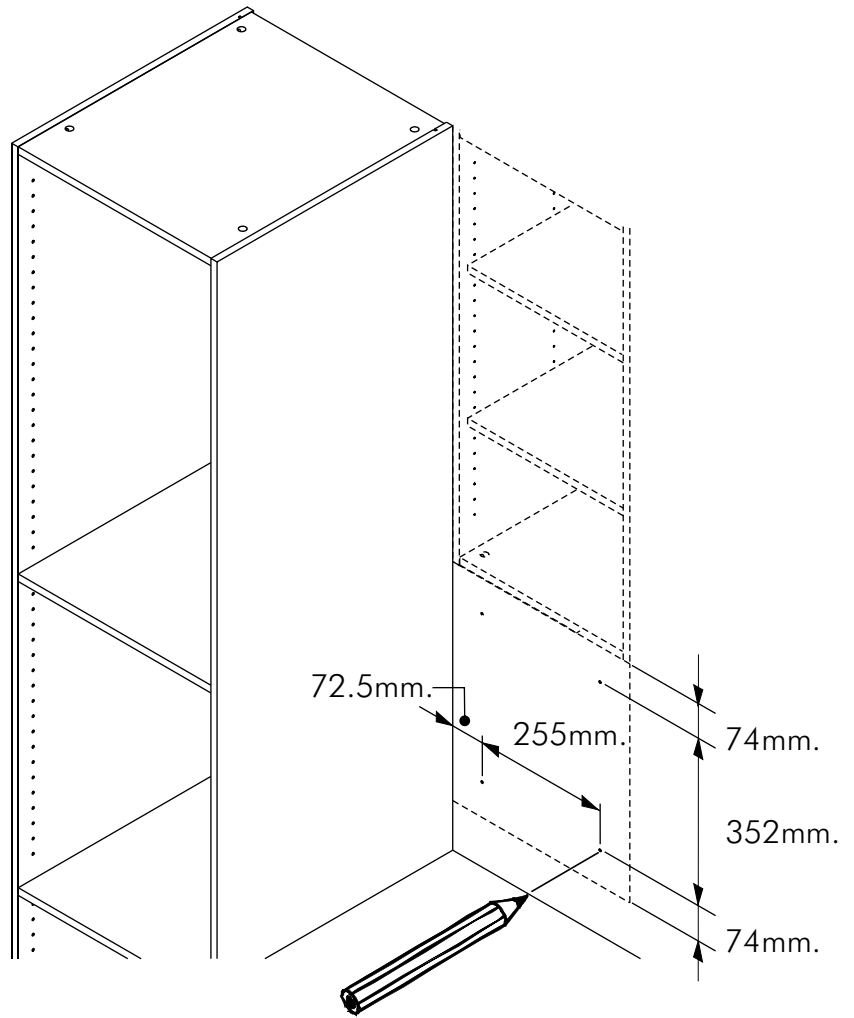

SMART KIT

Wall Cabinet box2 W40xH50

CONNECT SYSTEM

HARDWARE

x 8

x 8

(8x35)

x 16

M4x50mm.

x 14

x 4

x 2

x 4

1.

2.

3.

4.

5.

6.

7.

M4x50mm.

WALL

8.