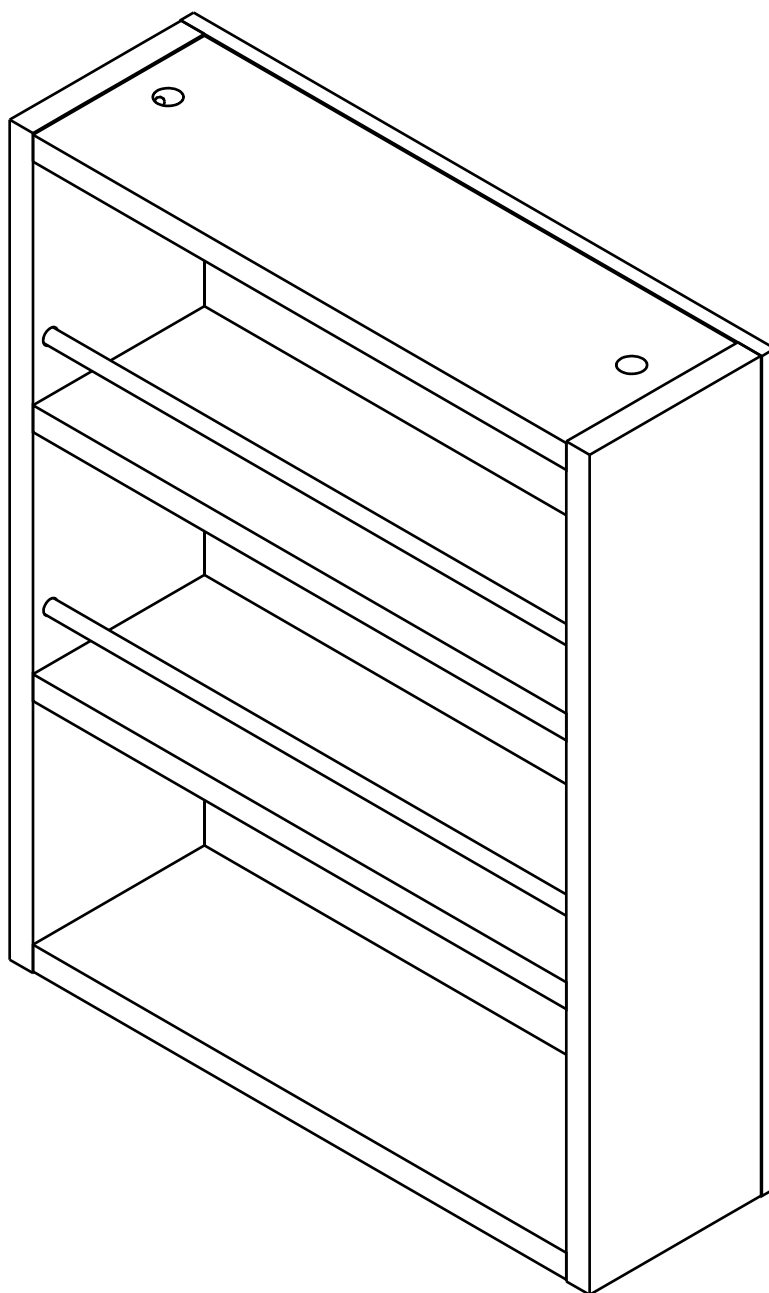

SMART KIT

Wall Cabinet box2 W40xH50

CONNECT SYSTEM

HARDWARE

x 8

x 8

(8x35)

x 16

M4x50mm.

x 14

x 4

x 2

x 4

1.

2.

3.

4.

5.

6.

7.

M4x50mm.

WALL

8.