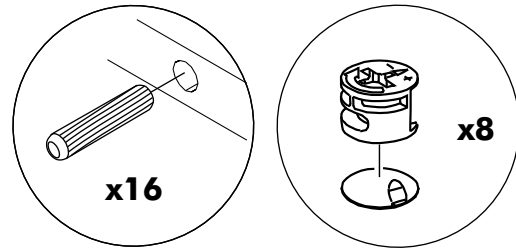

SMART KIT

Wall Cabinet box2 W40xH50

CONNECT SYSTEM

HARDWARE

x 8

x 8

(8x35)

x 16

M4x50mm.

x 14

x 4

x 2

x 4

1.

2.

3.

4.

5.

6.

7.

M4x50mm.

WALL

8.