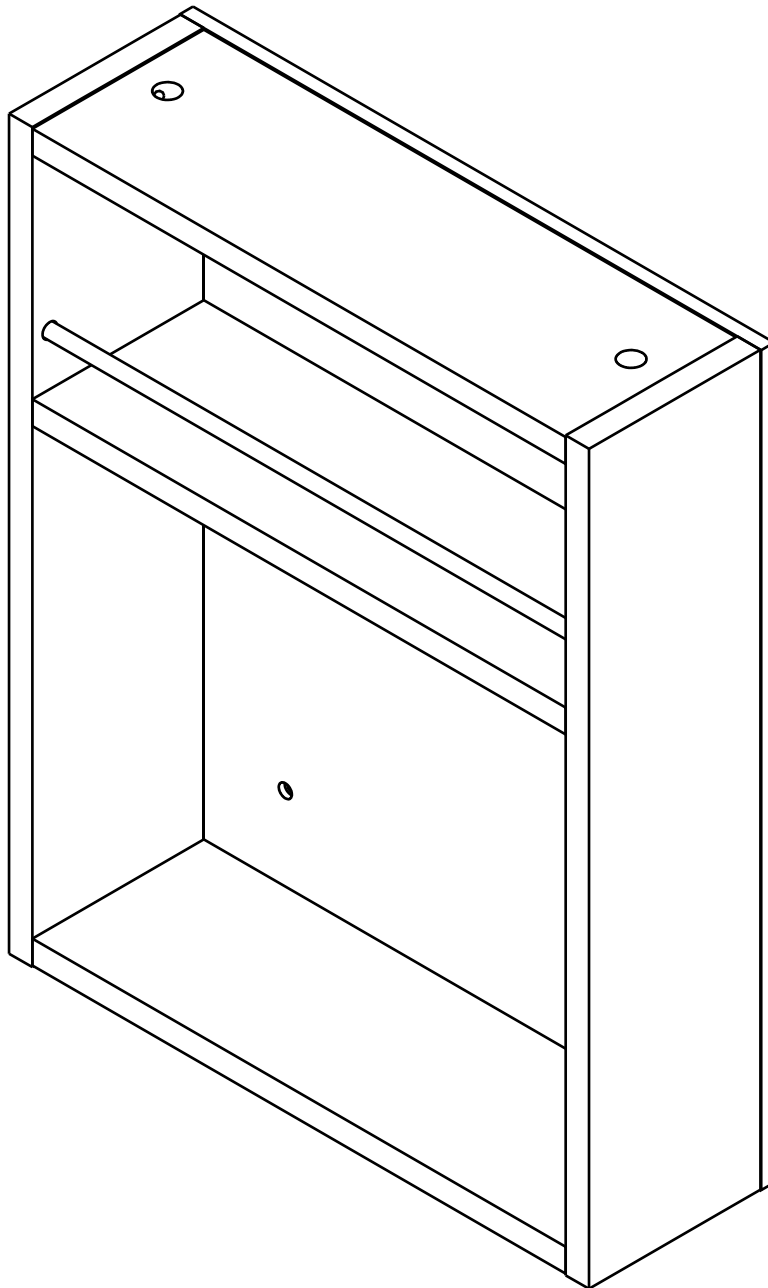

SMART KIT

Wall Cabinet box1 W40xH50

CONNECT SYSTEM

HARDWARE

x 6

x 6

(8x35)

x 12

M4x50mm.

x 12

x 4

x 2

x 4

1.

2.

3.