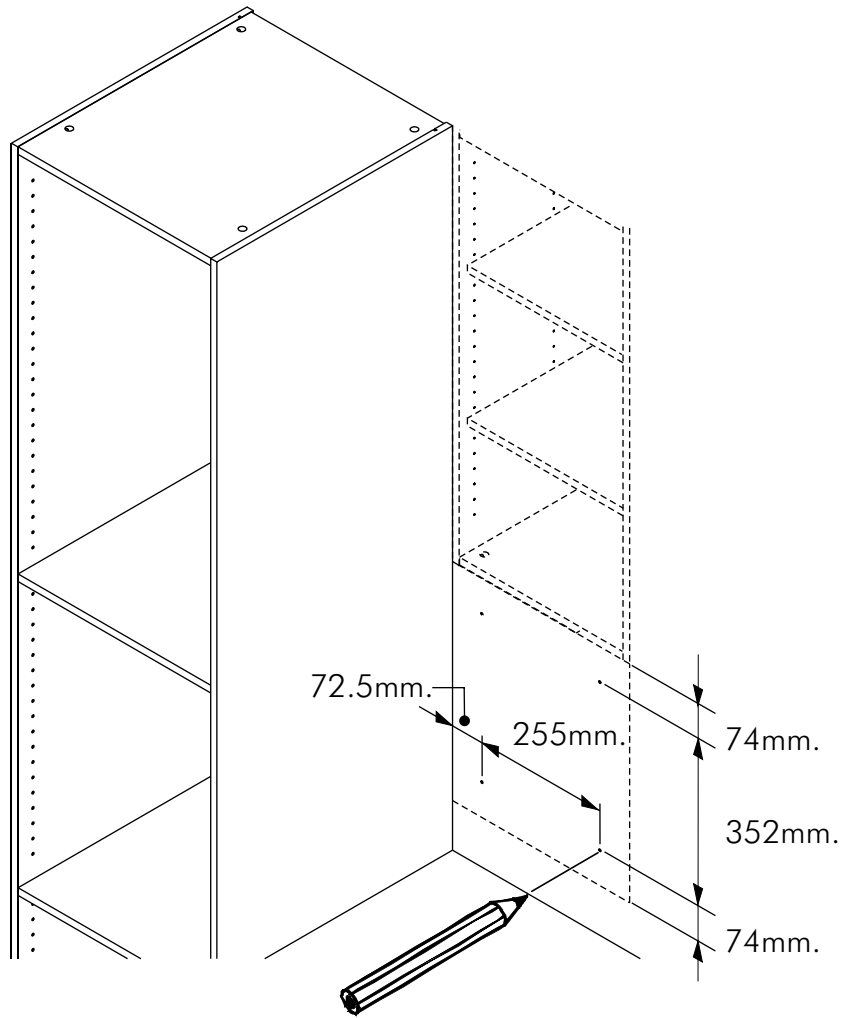

SMART KIT

Wall Cabinet box1 W40xH50

CONNECT SYSTEM

HARDWARE

x 6

x 6

(8x35)

x 12

M4x50mm.

x 12

x 4

x 2

x 4

1.

2.

3.

4.

5.

6.

7.

WALL

8.