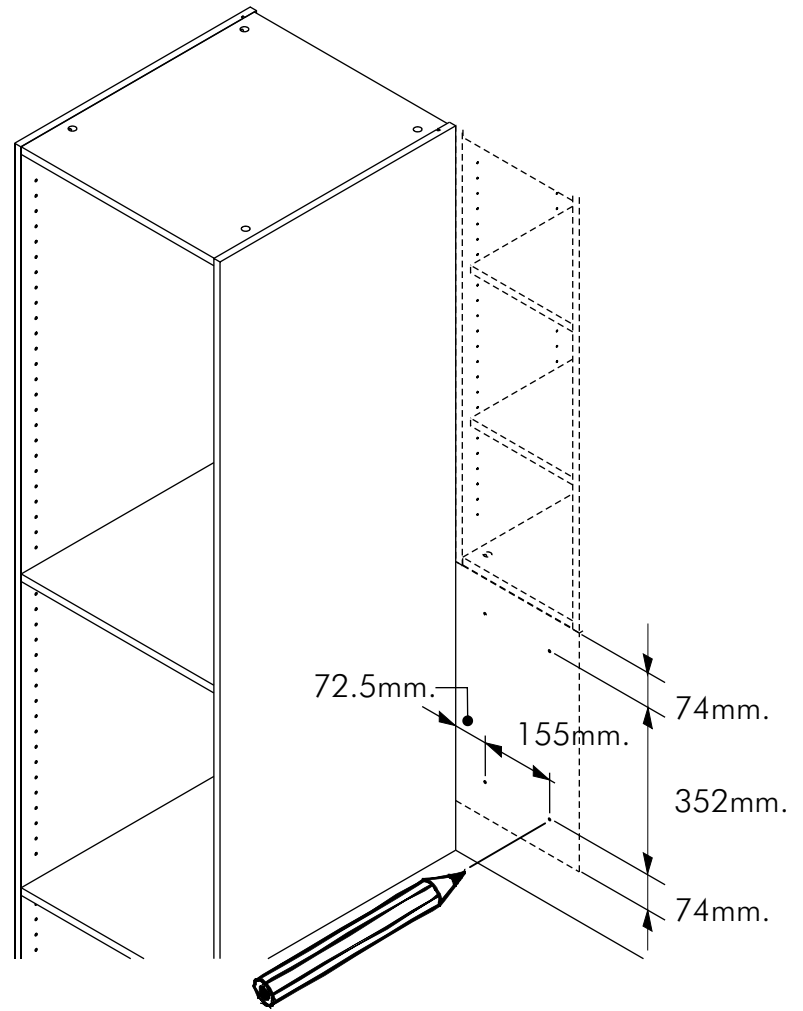

SMART KIT

Wall Cabinet box2 W30xH50

CONNECT SYSTEM

HARDWARE

x 8

x 8

(8x35)

x 16

M4x50mm.

x 10

x 4

x 2

x 4

1.

2.

3.

4.

5.

6.

7.

M4x50mm.
x4

WALL

8.