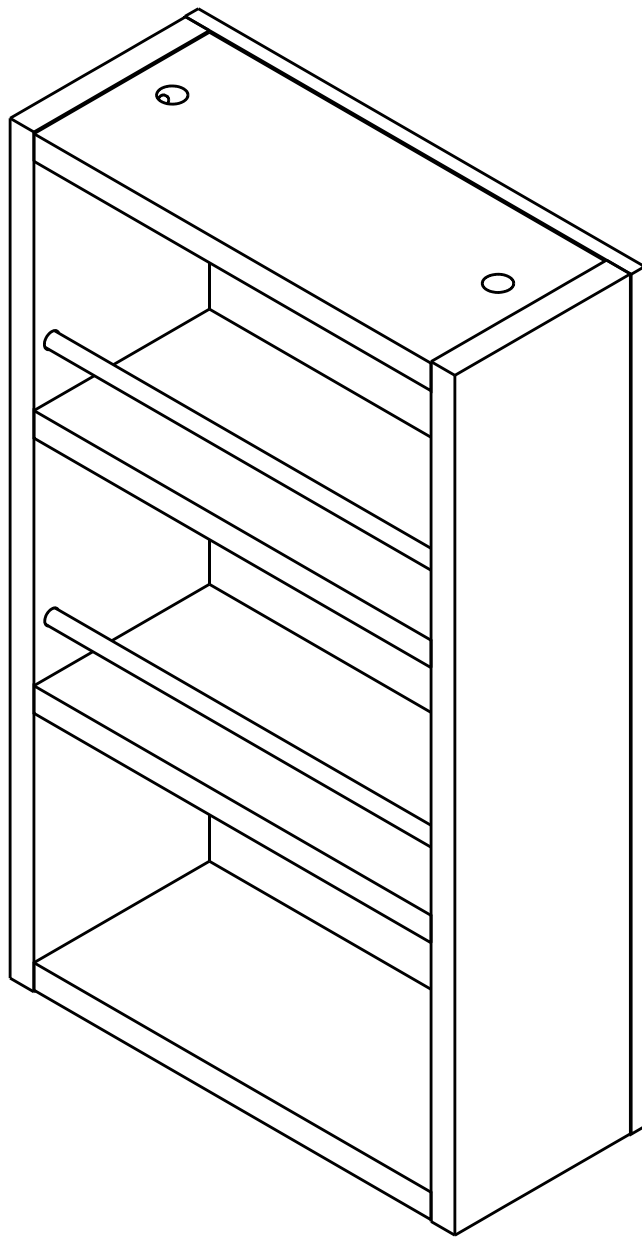

SMART KIT

Wall Cabinet box2 W30xH50

CONNECT SYSTEM

HARDWARE

x 8

x 8

(8x35)

x 16

M4x50mm.

x 10

x 4

x 2

x 4

1.

2.

3.

4.

5.

6.

7.

M4x50mm.
x4

WALL

8.