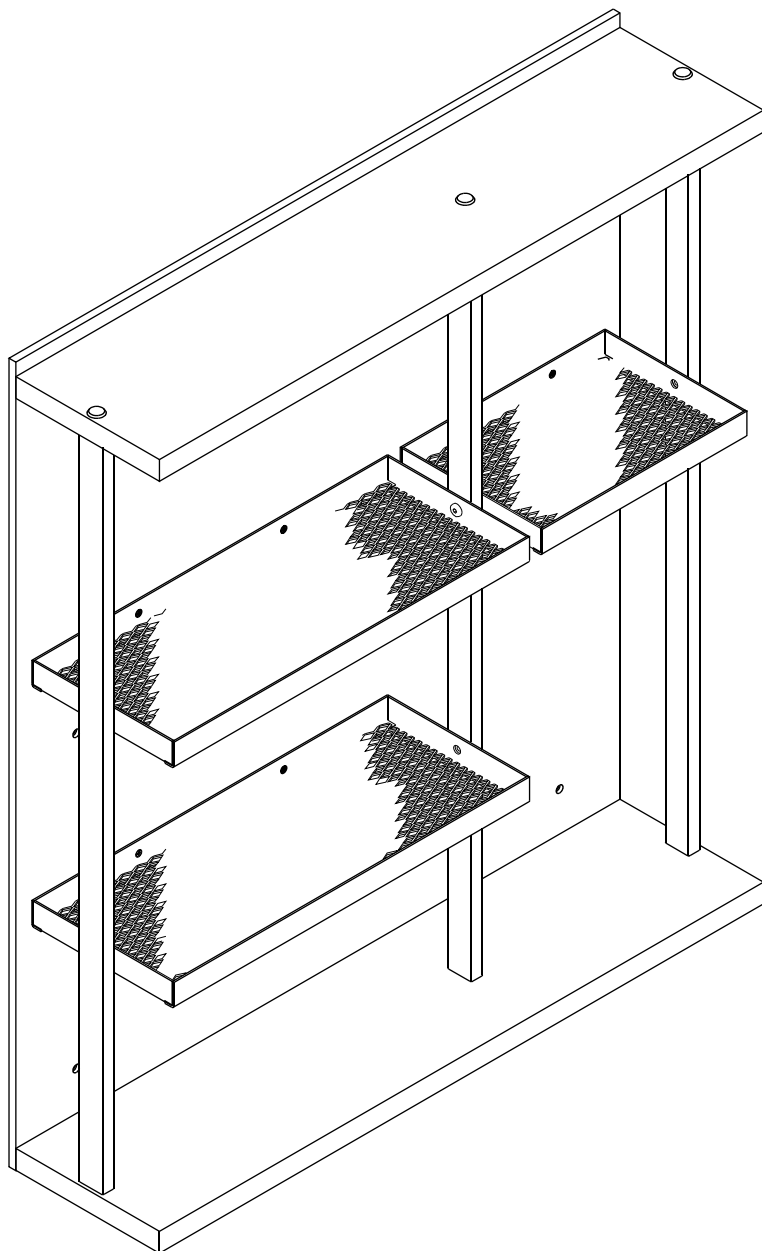

SMART KIT

Shelf steel 80-91

HARDWARE

-BODY SET

M6x40

x 6

M6x13

x 5

x 1

M4x50mm.

x 6

M4.5x60mm.

x 6

M3.5x13mm.

x 6

x 6